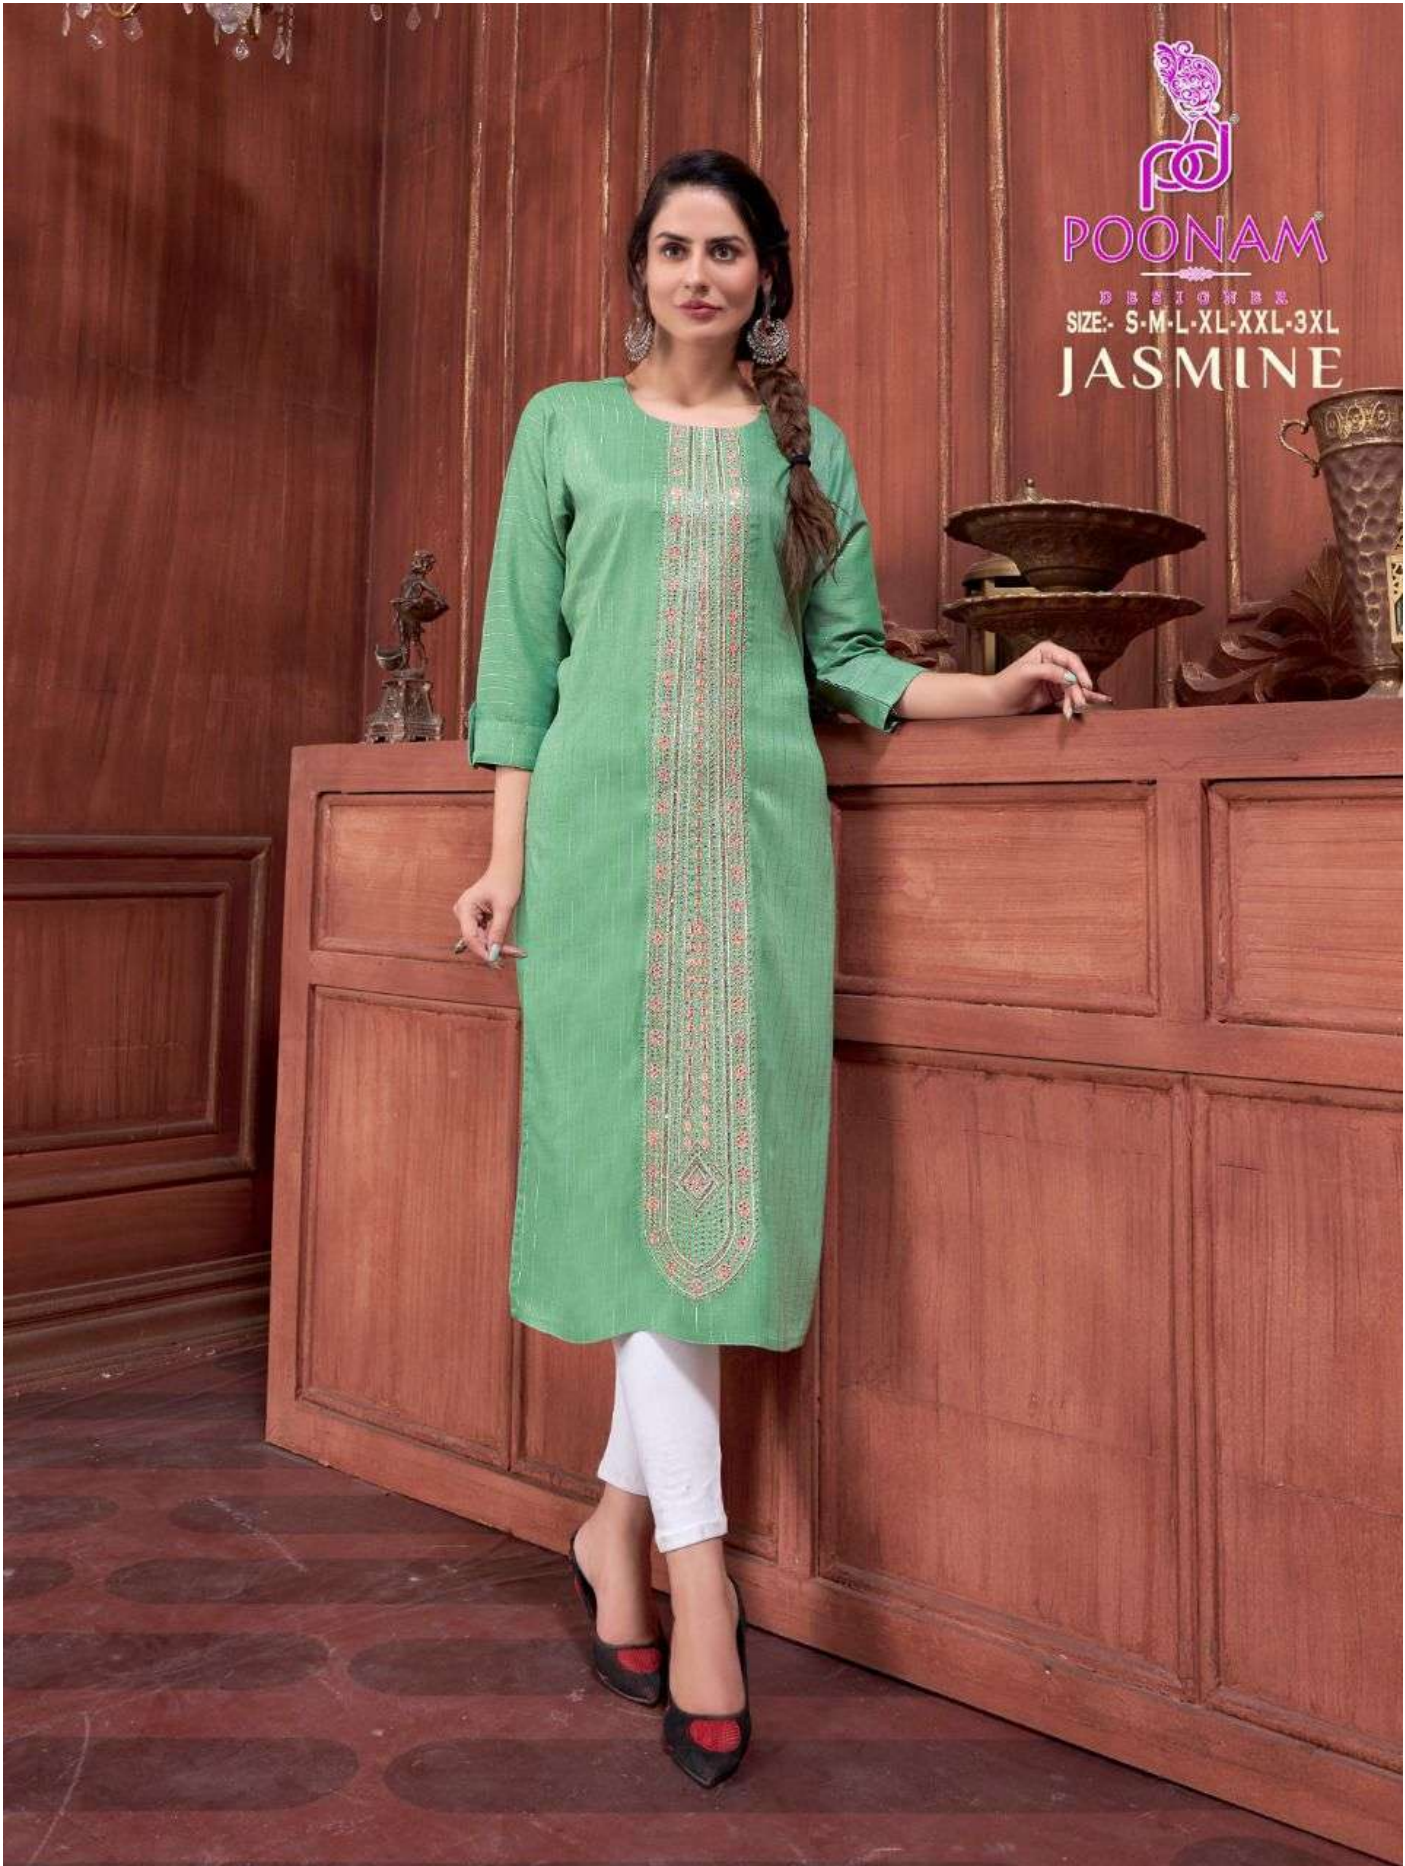

POONAM

DESIGNER

SIZE: S-M-L-XL-XXL-3XL

JASMINE

POONAM

DESIGNER

SIZE: S-M-L-XL-XXL-3XL

JASMINE

JASMINE

SIZE:- S, M, L, XL, XXL, 3XL

1001

1002

1003

1004

1005

POONAM

DESIGNER

SIZE: S-M-L-XL-XXL-3XL

JASMINE

POONAM

DESIGNER

SIZE: S-M-L-XL-XXL-3XL

JASMINE

POONAM