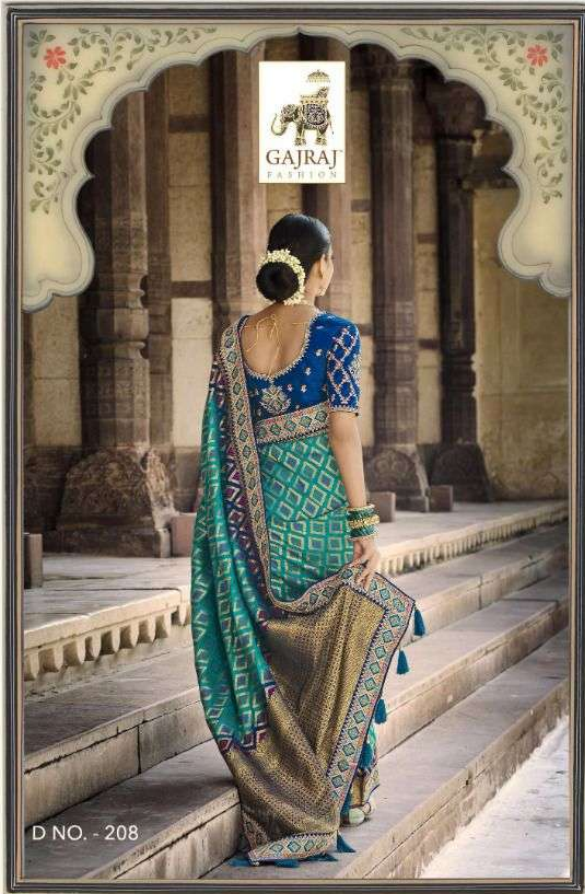

D NO. - 212

D NO. - 216

D NO. - 217

D NO. - 218

Reclaim a subtle, understated elegance as your signature style. Presents to you a fabulous collection of exquisite sarees.

D NO. - 211

Reclaim a subtle, understated elegance as your signature style. Presents to you a fabulous collection of exquisite sarees.

D NO. - 213

D NO. - 213

D NO. - 209

Reclaim a subtle, understated elegance as your signature style. Presents to you a fabulous collection of exquisite sarees.

D NO. - 209

SR.NO	D NO	SARRE FABRIC	BLOUSE FABRIC
1	207	DOLA	PLAN & ROW SILK WORK
2	208	DOLA	PLAN & ROW SILK WORK
3	209	DOLA	PLAN & ROW SILK WORK
4	210	DOLA	PLAN & ROW SILK WORK
5	211	BANARASHI SILK	PLAN & ROW SILK WORK
6	212	DOLA	PLAN & ROW SILK WORK
7	213	DOLA	PLAN & ROW SILK WORK
8	214	DOLA	ROW SILK WORK
9	215	DOLA	ROW SILK WORK
10	216	DOLA	PLAN & ROW SILK WORK
11	217	DOLA	PLAN & ROW SILK WORK
12	218	DOLA	ROW SILK WORK
NOTE :- 5% GST EXTRA			