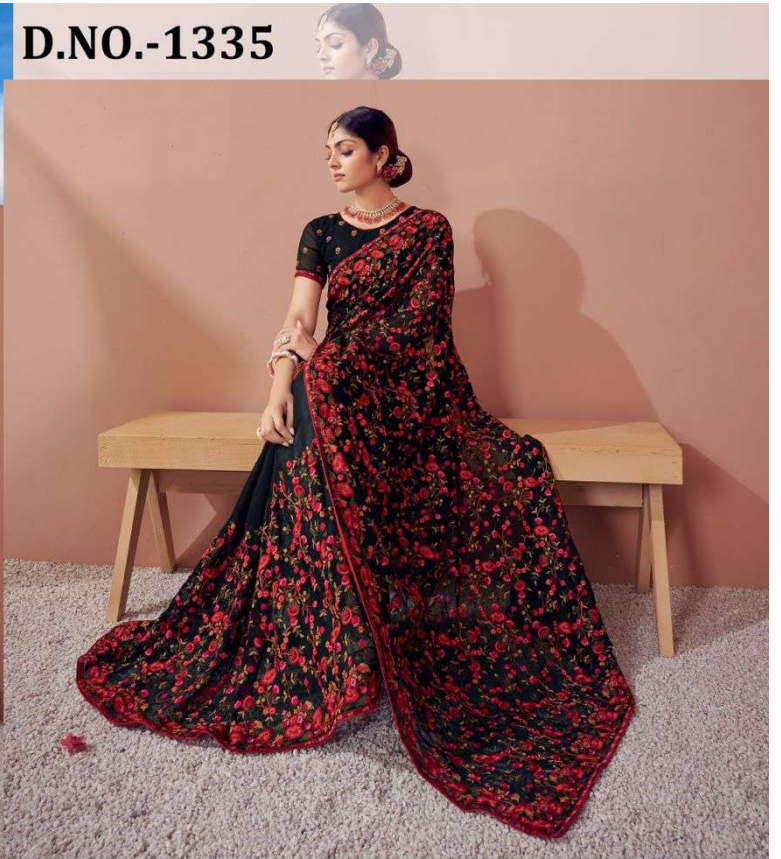

D.NO.-1335