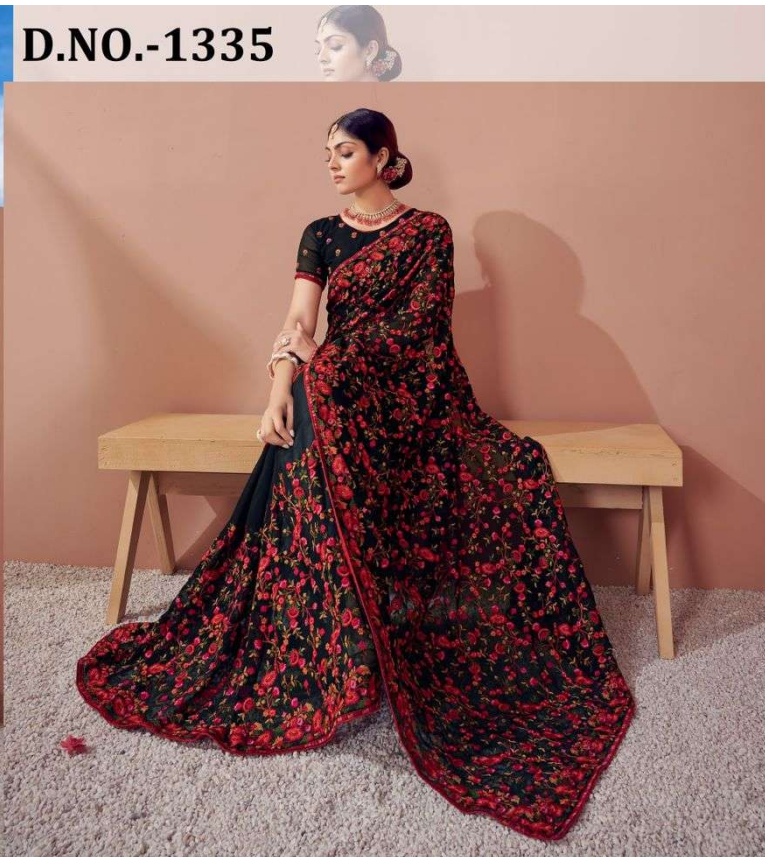

D.NO.-1335