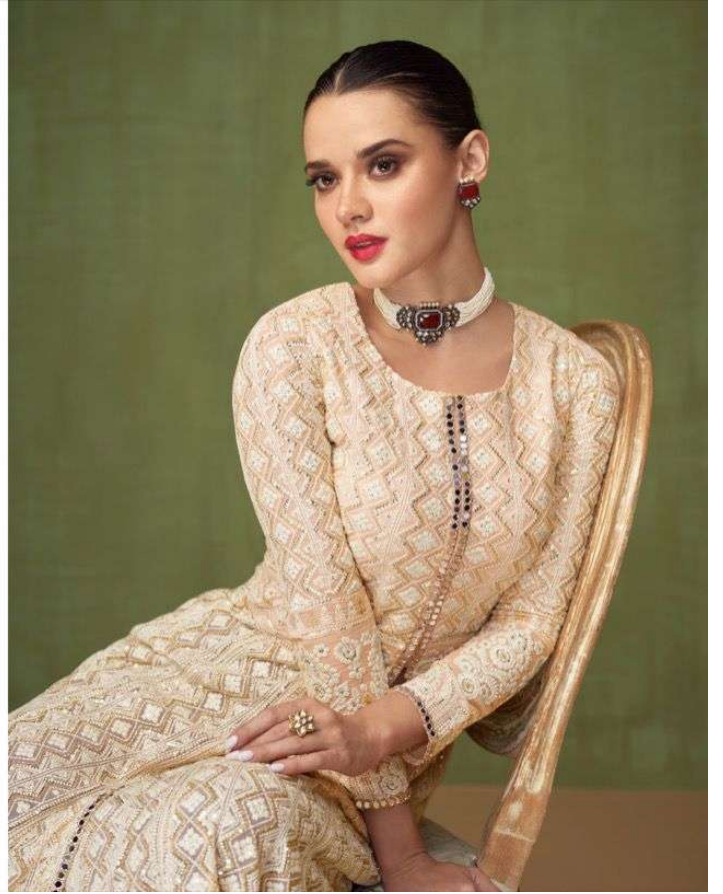

SAYURI®
Designer