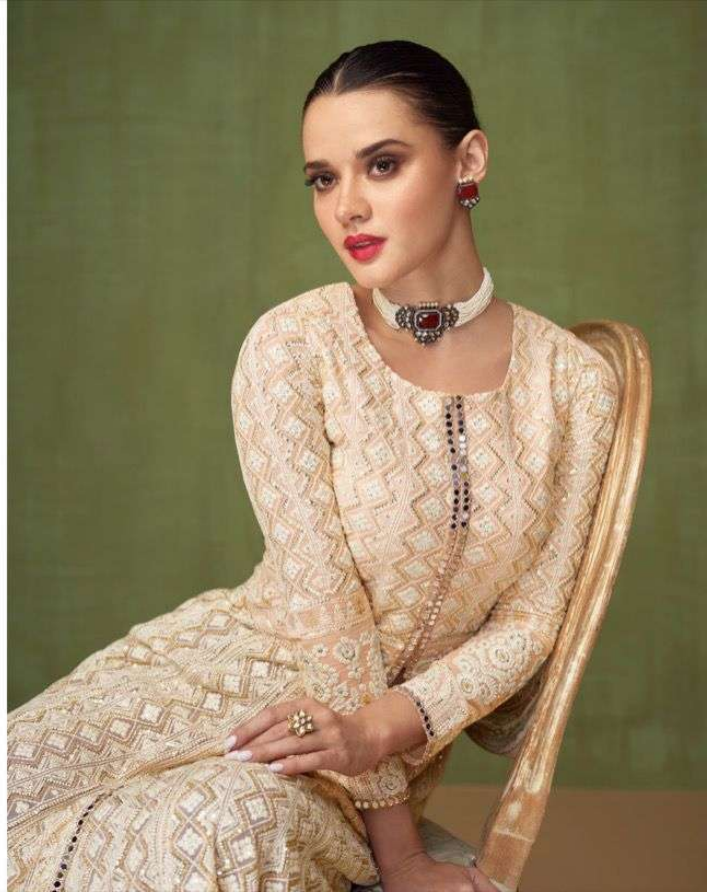

SAYURI<sup>®</sup>  
Designer

| DESIGN | PRICE | DESCRIPTION  |
|--------|-------|--|
| 5196   | 2499  | ~ TOP ~<br>REAL GEORGETTE<br>(FREE SIZE STITCHED)          |
| 5197   | 2499  | ~ SKIRT/PLAZZO ~<br>REAL GEORGETTE<br>(FREE SIZE STITCHED) |
| 5198   | 2499  | ~ DUPTTA ~<br>REAL GEORGETTE<br>(EMBROIDERED)              |
| 5199   | 2499  |  |