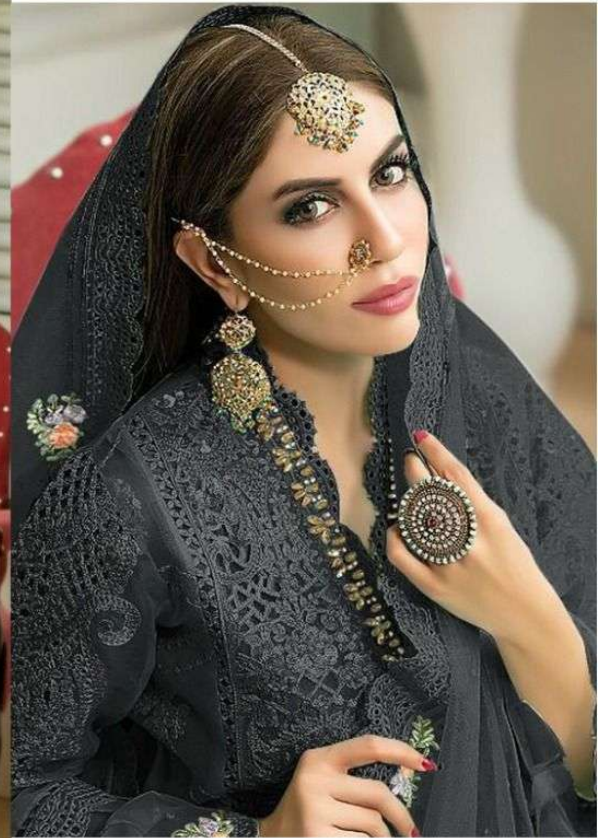

*Serine*TM
Pakistani Suit
A BRAND BY  MEGHA EXPORT
S - 72 B

Top - Butterfly Net Heavy Embroidered
Inner Bottom - Heavy santoon
Dupatta - Butterfly net heavy embroidered

*Serine*TM
Pakistani Suit
A BRAND BY  MEGHA EXPORT
S - 72 B

Top - Butterfly Net Heavy Embroidered
Inner Bottom - Heavy santoon
Dupatta - Butterfly net heavy embroidered

*Serine*TM
Pakistani Suit
A BRAND BY  MEGHA EXPORT
S - 72 C

Top - Butterfly Net Heavy Embroidered
Inner Bottom - Heavy santoon
Dupatta - Butterfly net heavy embroidered

*Serine*TM
Pakistani Suit
A BRAND BY **MEGHA EXPORT**
S - 72 D

Top - Butterfly Net Heavy Embroidered
Inner Bottom - Heavy santoon
Dupatta - Butterfly net heavy embroidered

*Serine*TM
Pakistani Suit
A BRAND BY MEGHA EXPORT
S - 72 A

Top - Butterfly Net Heavy Embroidered
Inner Bottom - Heavy santoon
Dupatta - Butterfly net heavy embroidered

Serino
Pakistani Suit
A BRAND BY MEGHA EXPORT

Serino
Pakistani Suit
S - 72 C

Top - Butterfly Net Heavy Embroidered
Inner Bottom - Heavy sequins
Dupatta - Butterfly net heavy embroidered