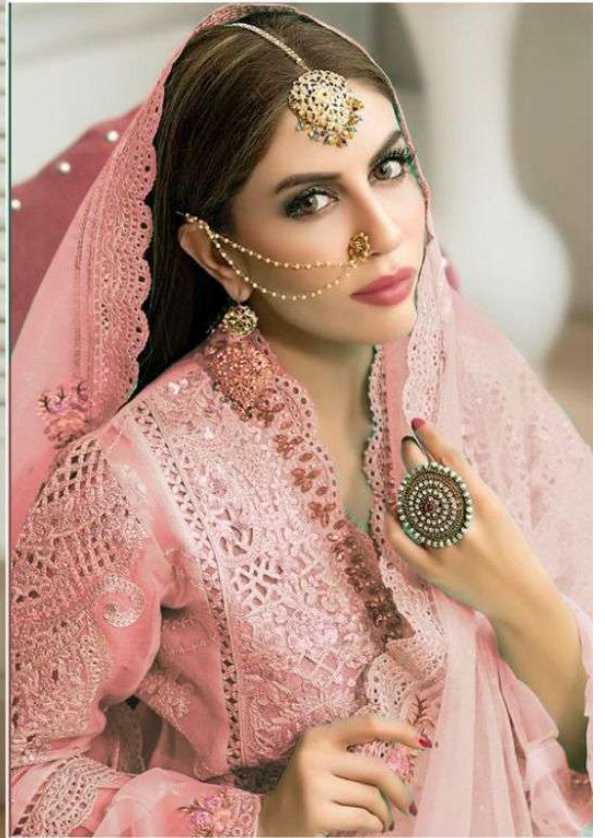

*Serine*TM
Pakistani Suit
A BRAND BY  MEGHA EXPORT
S - 72 B

Top - Butterfly Net Heavy Embroidered
Inner Bottom - Heavy santoon
Dupatta - Butterfly net heavy embroidered

*Serine*TM
Pakistani Suit
A BRAND BY  MEGHA EXPORT
S - 72 B

Top - Butterfly Net Heavy Embroidered
Inner Bottom - Heavy santoon
Dupatta - Butterfly net heavy embroidered

*Serine*TM
Pakistani Suit
A BRAND BY  MEGHA EXPORT
S - 72 C

Top - Butterfly Net Heavy Embroidered
Inner Bottom - Heavy santoon
Dupatta - Butterfly net heavy embroidered

*Serine*TM
Pakistani Suit
A BRAND BY **MEGHA EXPORT**
S - 72 D

Top - Butterfly Net Heavy Embroidered
Inner Bottom - Heavy santoon
Dupatta - Butterfly net heavy embroidered

*Serine*TM
Pakistani Suit
A BRAND BY MEGHA EXPORT
S - 72 A

Top - Butterfly Net Heavy Embroidered
Inner Bottom - Heavy santoon
Dupatta - Butterfly net heavy embroidered

Serino
Pakistani Suit
A BRAND BY MEGHA EXPORT

Serino
Pakistani Suit
S - 72 C

Top - Butterfly Net Heavy Embroidered
Inner Bottom - Heavy sequins
Dupatta - Butterfly net heavy embroidered