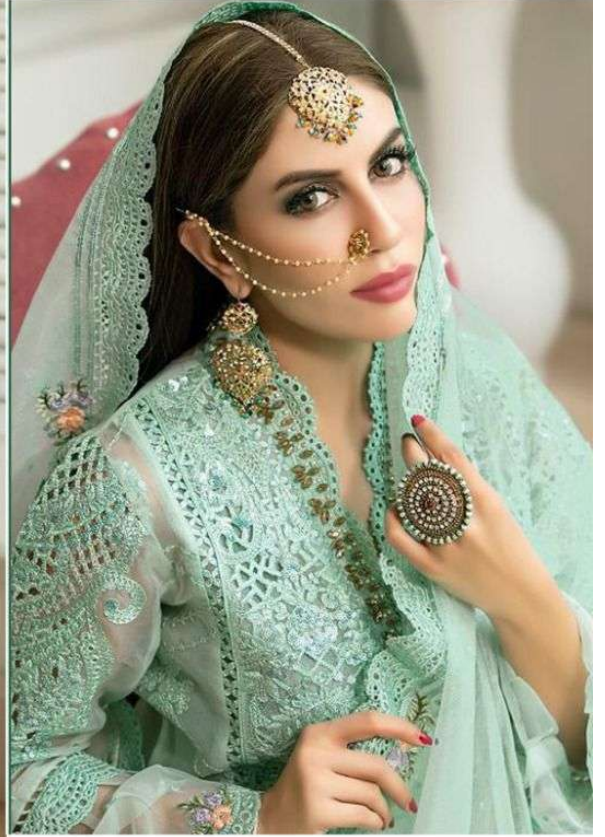

*Serine*TM
Pakistani Suit
A BRAND BY  MEGHA EXPORT
S - 72 B

Top - Butterfly Net Heavy Embroidered
Inner Bottom - Heavy santoon
Dupatta - Butterfly net heavy embroidered

*Serine*TM
Pakistani Suit
A BRAND BY  MEGHA EXPORT
S - 72 B

Top - Butterfly Net Heavy Embroidered
Inner Bottom - Heavy santoon
Dupatta - Butterfly net heavy embroidered

*Serine*TM
Pakistani Suit
A BRAND BY  MEGHA EXPORT
S - 72 C

Top - Butterfly Net Heavy Embroidered
Inner Bottom - Heavy santoon
Dupatta - Butterfly net heavy embroidered

*Serine*TM
Pakistani Suit
A BRAND BY **MEGHA EXPORT**
S - 72 D

Top - Butterfly Net Heavy Embroidered
Inner Bottom - Heavy santoon
Dupatta - Butterfly net heavy embroidered

*Serine*TM
Pakistani Suit
A BRAND BY MEGHA EXPORT
S - 72 A

Top - Butterfly Net Heavy Embroidered
Inner Bottom - Heavy santoon
Dupatta - Butterfly net heavy embroidered

Serino
Pakistani Suit
A BRAND BY MEGHA EXPORT

Serino
Pakistani Suit
S - 72 C

Top - Butterfly Net Heavy Embroidered
Inner Bottom - Heavy sequins
Dupatta - Butterfly net heavy embroidered