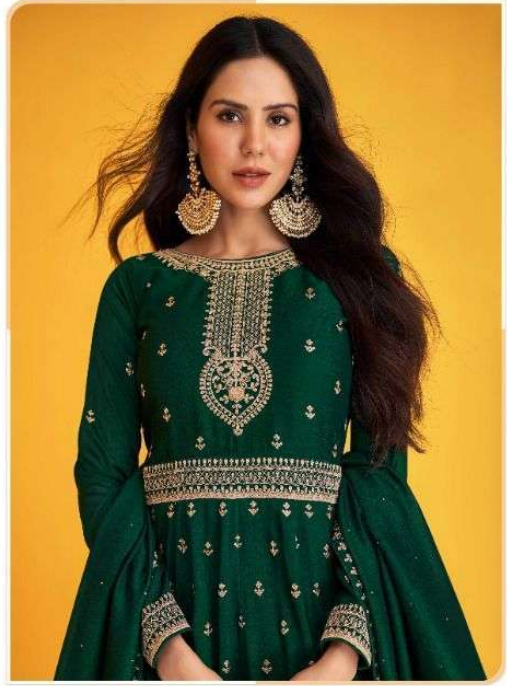

AASHIRWAD®
CREATION