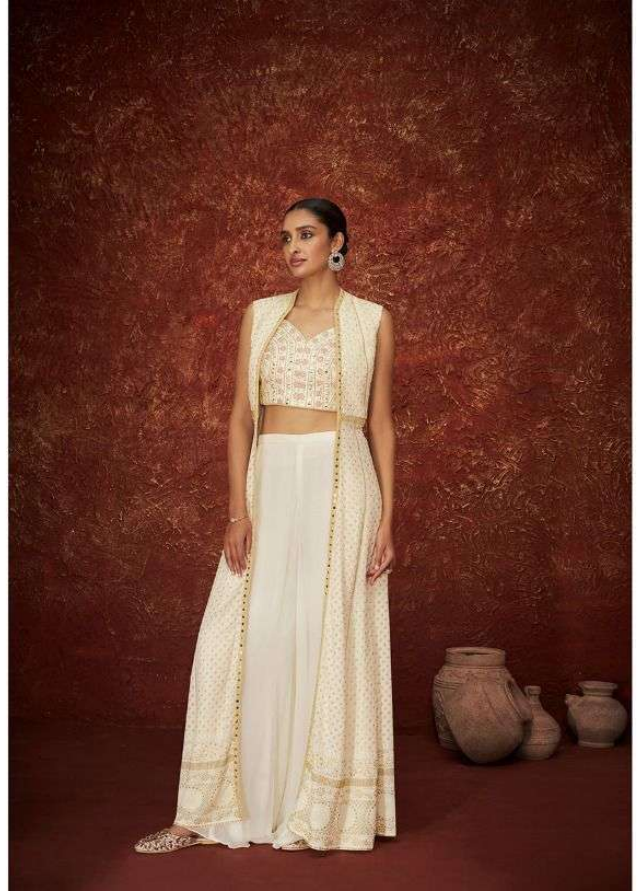

SAYURI®
Designer

Be your own design and style icon with this dress.

9505