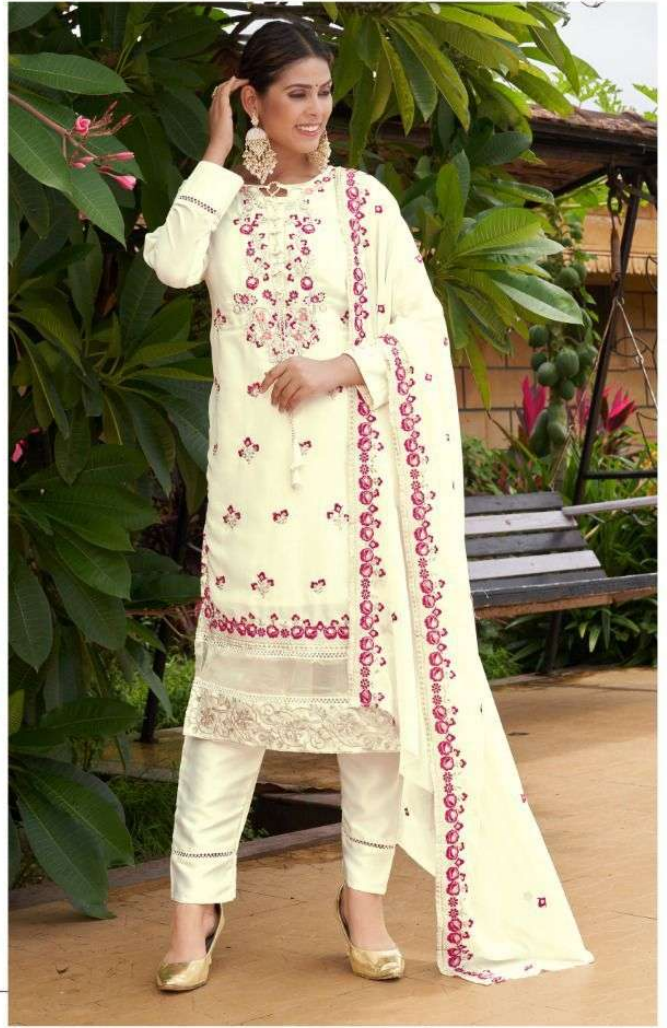

Something just feel right

ASIM JOFA®

D.No.56090

Something just feel right

ASIM JOFA®

D.No.56090

ASIM JOFA®

TOP- GEOGRT EMBROIDERY WORK WITH KHATLI WORK

DUPATTA - GEOGRT BORDAR WORK

BOTTOM / INNER - DUAL SANTOON

D.No. 56090

Ⓜ DRY CLEAN ONLY.
ⓧ DO NOT USE ANY BLEACH OR STAIN REMOVING CHEMICAL.
Ⓜ IRON THE FABRIC AT MODERATE TEMPERATURE.

ASIM JOFA®

ASIM JOFA®