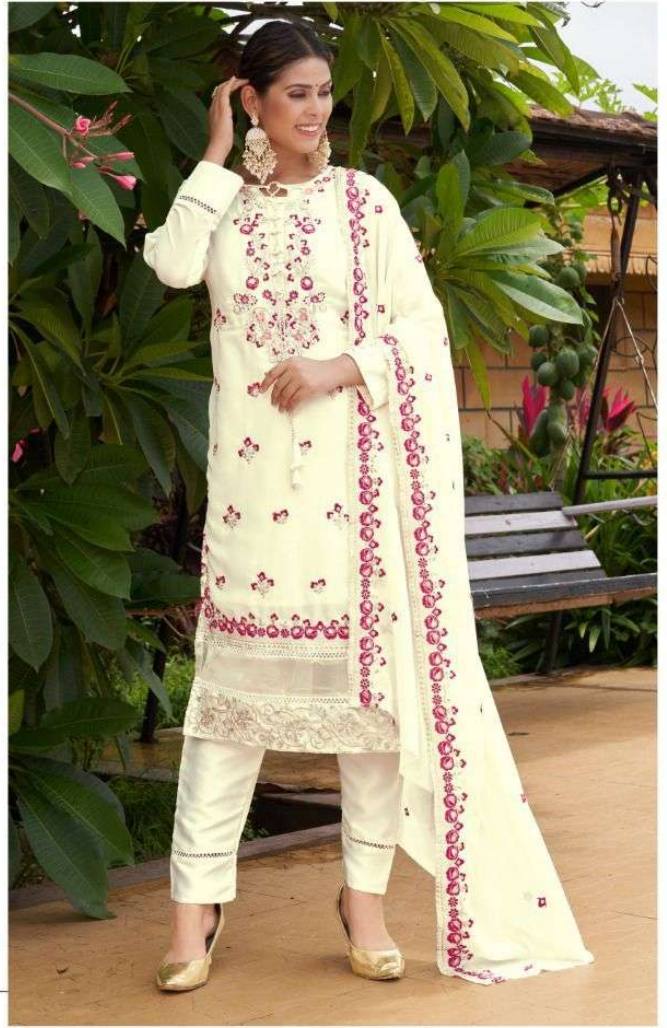

Something just feel right

ASIM JOFA®

D.No.56090

Something just feel right

ASIM JOFA®

D.No.56090

ASIM JOFA®

TOP- GEOGRT EMBROIDERY WORK WITH KHATLI WORK

DUPATTA - GEOGRT BORDAR WORK

BOTTOM / INNER - DUAL SANTOON

D.No. 56090

Ⓜ DRY CLEAN ONLY.
⚠ DO NOT USE ANY BLEACH OR STAIN REMOVING CHEMICAL.
☐ IRON THE FABRIC AT MODERATE TEMPERATURE.

ASIM JOFA®

ASIM JOFA®