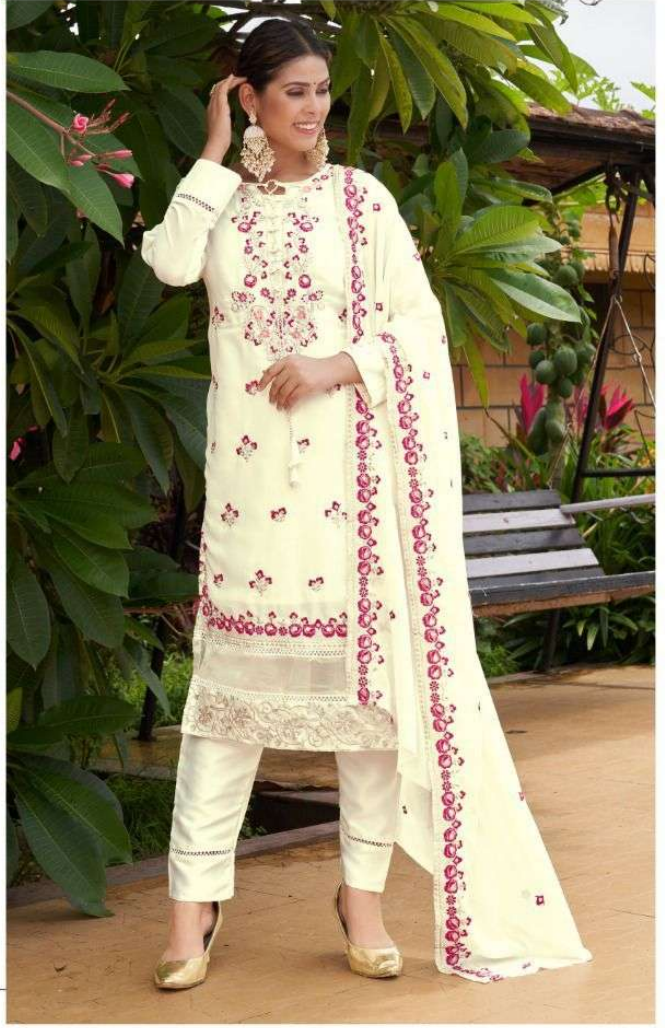

Something just feel right

ASIM JOFA®

D.No.56090

Something just feel right

ASIM JOFA®

D.No.56090

ASIM JOFA®

TOP- GEOGRT EMBROIDERY WORK WITH KHATLI WORK

DUPATTA - GEOGRT BORDAR WORK

BOTTOM / INNER - DUAL SANTOON

D.No. 56090

Ⓜ DRY CLEAN ONLY.
⚠ DO NOT USE ANY BLEACH OR STAIN REMOVING CHEMICAL.
☐ IRON THE FABRIC AT MODERATE TEMPERATURE.

ASIM JOFA®

ASIM JOFA®