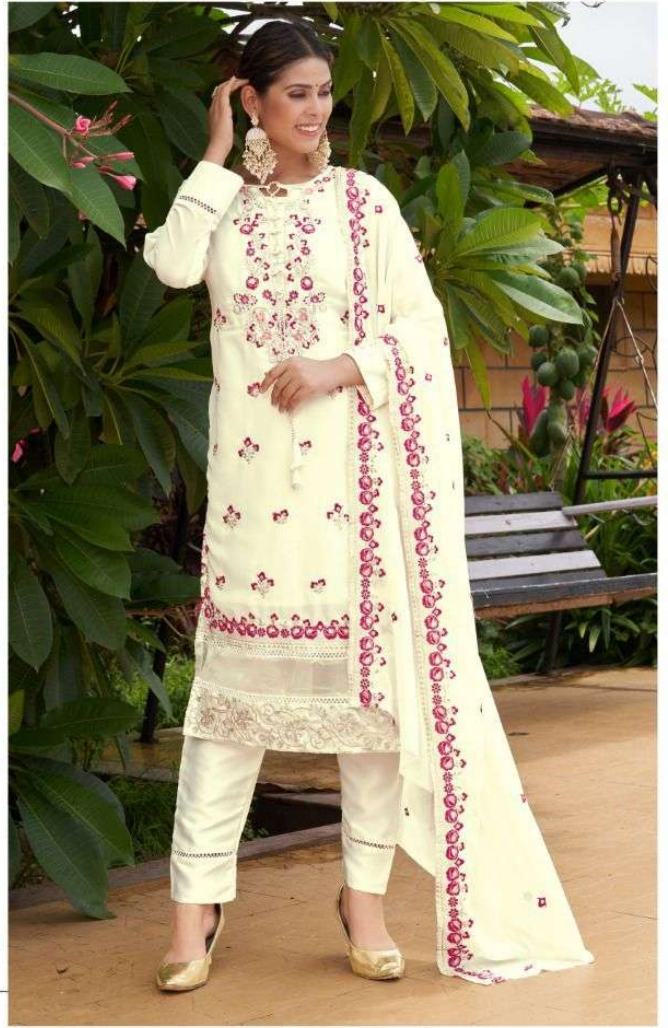

Something just feel right

ASIM JOFA®

D.No.56090

Something just feel right

ASIM JOFA®

D.No.56090

ASIM JOFA®

TOP- GEOGRT EMBROIDERY WORK WITH KHATLI WORK

DUPATTA - GEOGRT BORDAR WORK

BOTTOM / INNER - DUAL SANTOON

D.No. 56090

Ⓜ DRY CLEAN ONLY.
⚠ DO NOT USE ANY BLEACH OR STAIN REMOVING CHEMICAL.
☐ IRON THE FABRIC AT MODERATE TEMPERATURE.

ASIM JOFA®

ASIM JOFA®