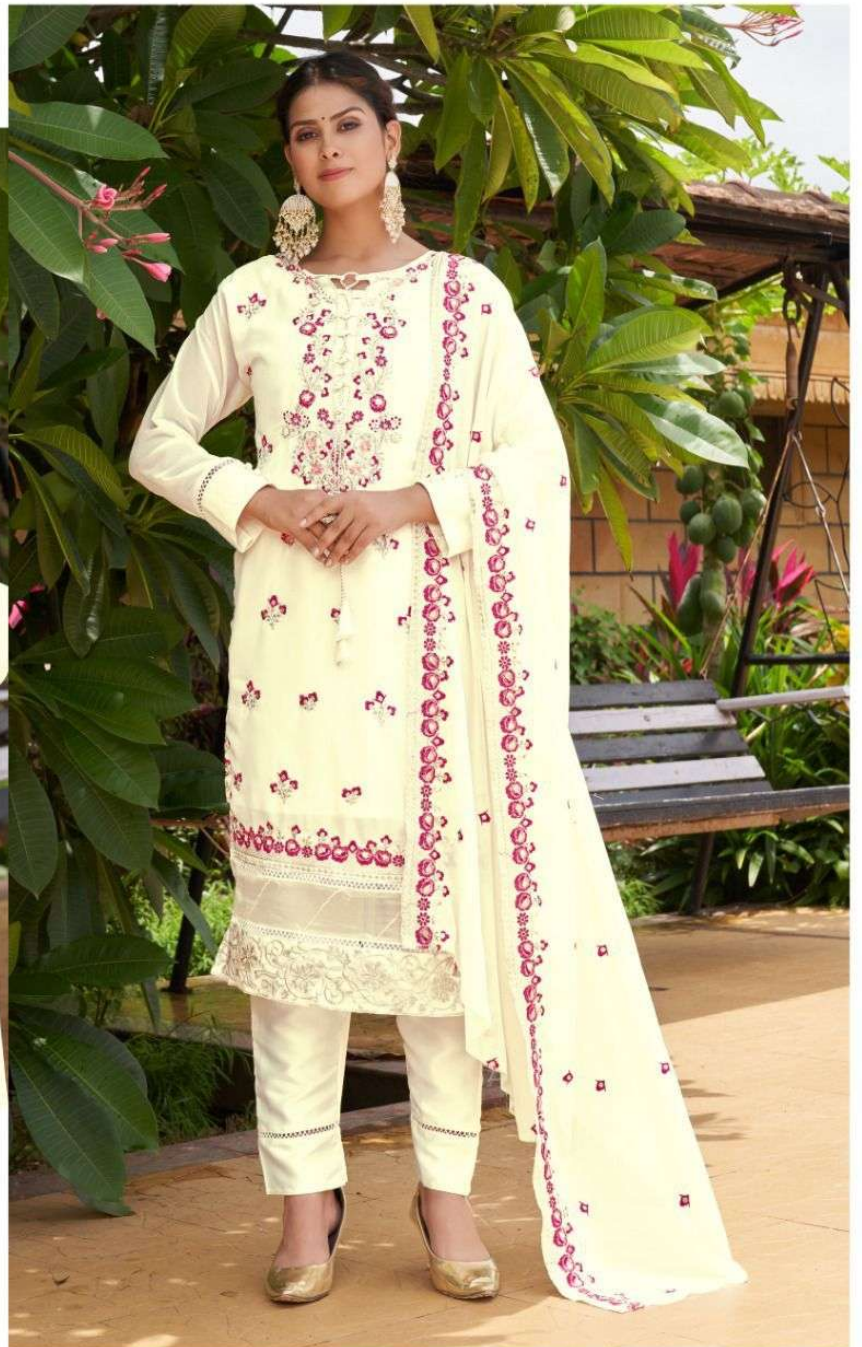

Something just feel right

ASIM JOFA®

D.No.56090

Something just feel right

ASIM JOFA®

D.No.56090

ASIM JOFA®

TOP- GEOGRT EMBROIDERY WORK WITH KHATLI WORK

DUPATTA - GEOGRT BORDAR WORK

BOTTOM / INNER - DUAL SANTOON

D.No. 56090

Ⓜ DRY CLEAN ONLY.
⚠ DO NOT USE ANY BLEACH OR STAIN REMOVING CHEMICAL.
☐ IRON THE FABRIC AT MODERATE TEMPERATURE.

ASIM JOFA®

ASIM JOFA®