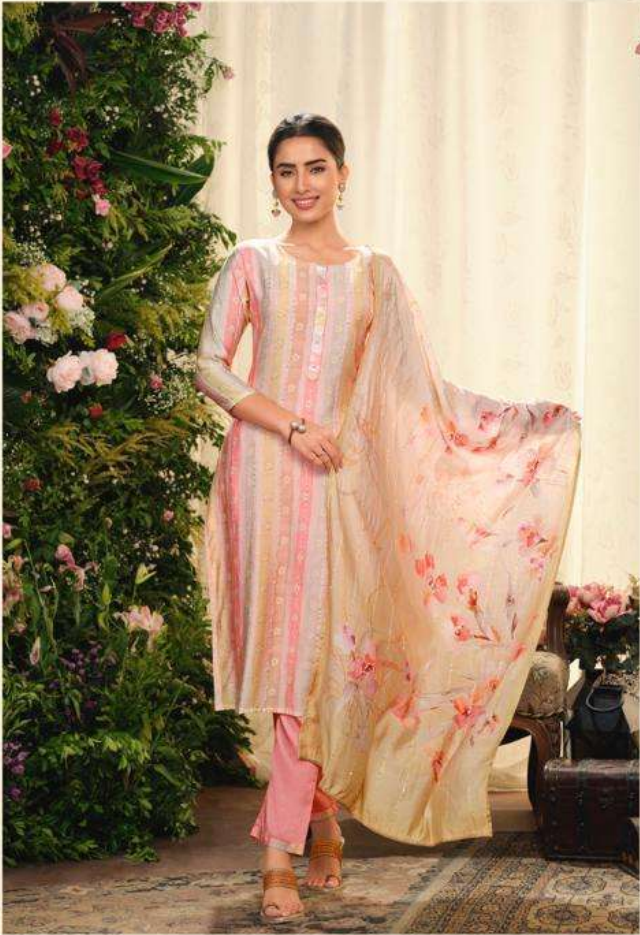

# Sunshine

VOL-2

SHU<sup>®</sup>  
SHIVALI

Happy Hues  
CELEBRATE 50 YEARS IN THIS COLOUR  
YOUTHFUL SET RENDERED IN  
HAPPY HUES AND FLORAL PRINT  
SH01

**S4U**  
SHIVALI

*Youthful indulgence*  
WEAR THE MOOD-BRIGHTENING COLOUR,  
FEATURING A CHIC  
PLAY OF FLORAL AND  
GEOMETRIC PATTERNS  
**SH06**

**S4U**  
BY  
SHIVALI

*Neutral tones*  
INTIMATE FESTIVITIES CALL FOR  
NEUTRAL TONES AND Dainty DETAILING  
OVER A LOVELY PLAY OF FABRICS.  
SH05

Sunshine  
VOL-2

S4U<sup>®</sup>  
SHIVALI

SH01

SH02

SH03

SH04