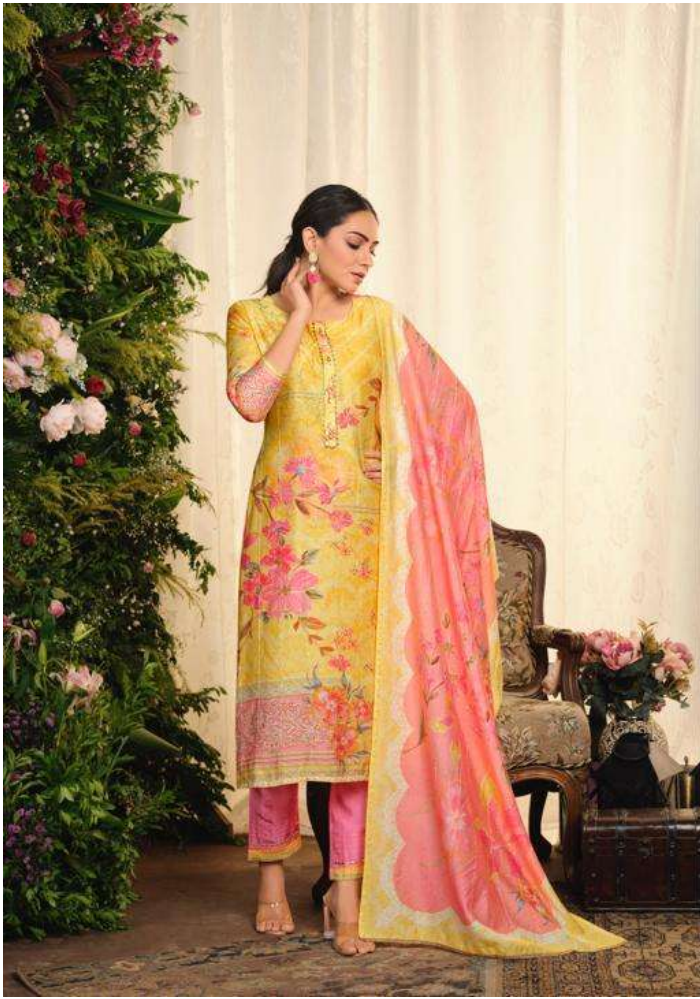

# Sunshine

VOL-2

SHU<sup>®</sup>  
SHIVALI

Happy hues  
CELEBRATE 50 YEARS IN THIS COLOUR  
YOUTH SET RENDERED IN  
HAPPY HUES AND FLORAL PRINT  
SH01

**S4U**<sup>®</sup>  
SHIVALI

*Youthful indulgence*  
WEAR THE MOOD-BRIGHTENING COLOUR,  
FEATURING A CHIC  
PLAY OF FLORAL AND  
GEOMETRIC PATTERNS  
**SH06**

**S4U**  
BY  
SHIVALI

*Neutral tones*  
INTIMATE FESTIVITIES CALL FOR  
NEUTRAL TONES AND Dainty DETAILING  
OVER A LOVELY PLAY OF FABRICS.  
SH05

Sunshine  
VOL-2

S4U<sup>®</sup>  
SHIVALI

SH01

SH02

SH03

SH04