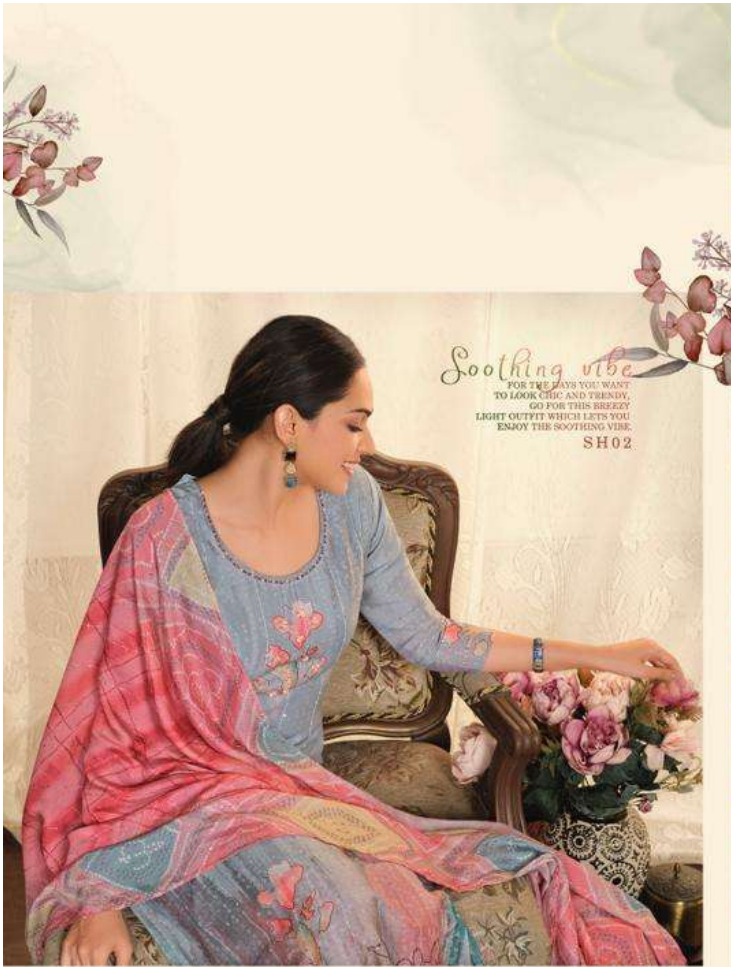

SHU[®]
SHIVALI

Happy hues
CELEBRATE 50 YEARS IN THIS COLOUR
YOUTHFUL SET RENDERED IN
HAPPY HUES AND FLORAL PRINT
SH01

S4U
SHIVALI

Youthful indulgence
WEAR THE MOOD-BRIGHTENING COLOUR,
FEATURING A CHIC
PLAY OF FLORAL AND
GEOMETRIC PATTERNS
SH06