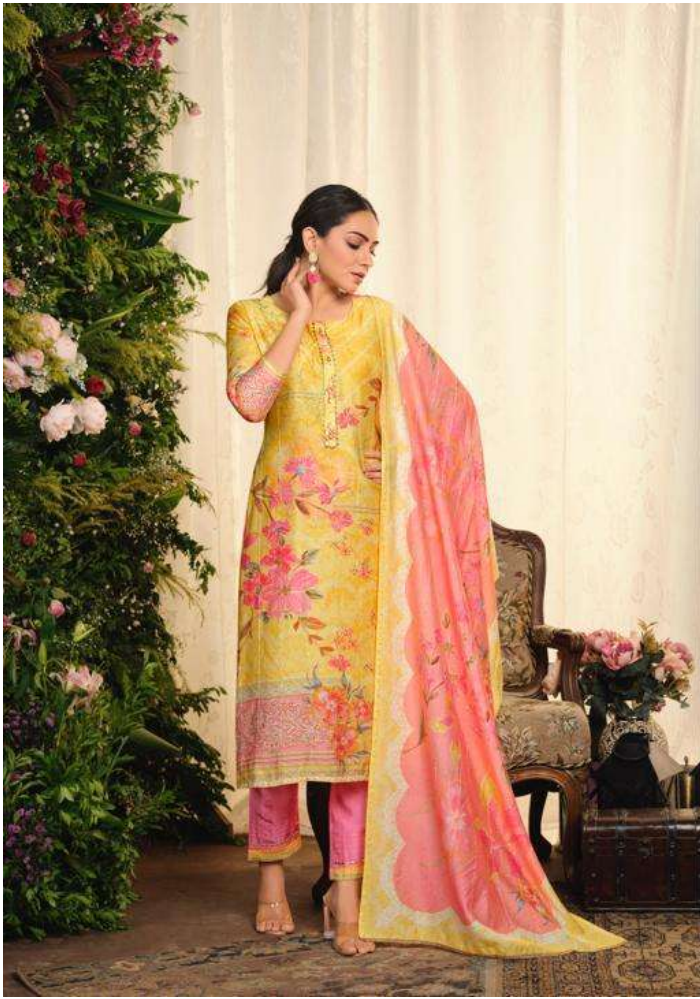

# Sunshine

VOL-2

SHU<sup>®</sup>  
SHIVALI

Happy Hues  
CELEBRATE 50 YEARS IN THIS COLOUR  
YOUTHFUL SET RENDERED IN  
HAPPY HUES AND FLORAL PRINT  
SH01

**S4U**  
SHIVALI

*Youthful indulgence*  
WEAR THE MOOD-BRIGHTENING COLOUR,  
FEATURING A CHIC  
PLAY OF FLORAL AND  
GEOMETRIC PATTERNS  
**SH06**

**S4U**  
BY  
SHIVALI

*Neutral tones*  
INTIMATE FESTIVITIES CALL FOR  
NEUTRAL TONES AND Dainty DETAILING  
OVER A LOVELY PLAY OF FABRICS.  
SH05

Sunshine  
VOL-2

S4U<sup>®</sup>  
SHIVALI

SH01

SH02

SH03

SH04