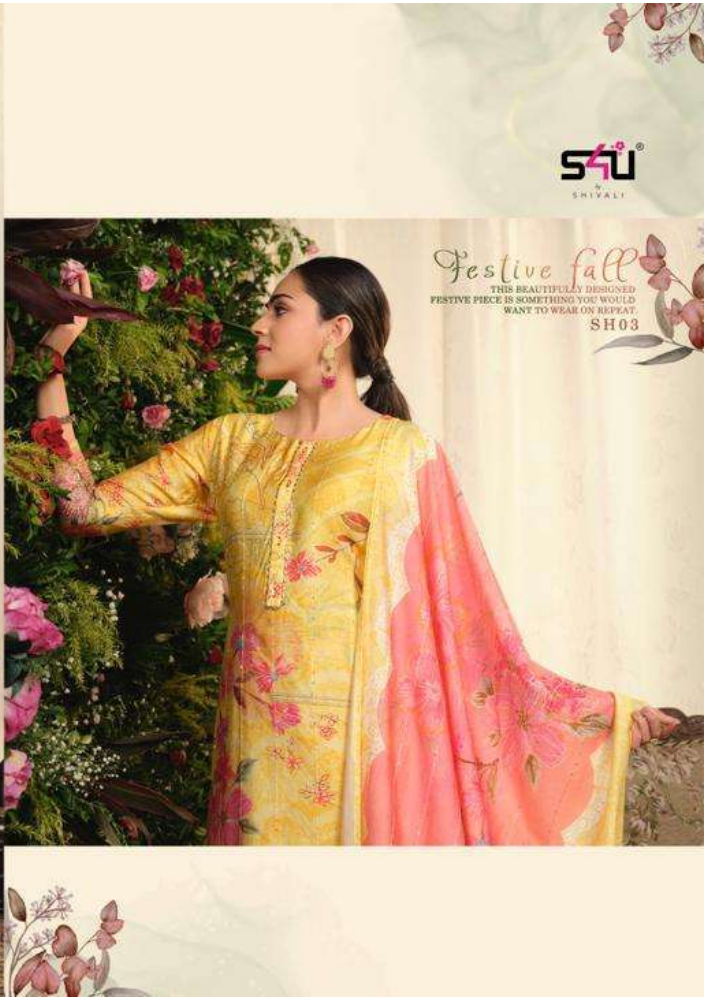

S4U[®]

by SHIVALI

Sunshine

VOL-2

S4U[®]

by SHIVALI

Sunshine

VOL-2

SHU[®]
SHIVALI

Happy hues
CELEBRATE 50 YEARS IN THIS COLOUR
YOUTHFUL SET RENDERED IN
HAPPY HUES AND FLORAL PRINT
SH01

S4U
SHIVALI

Youthful indulgence
WEAR THE MOOD-BRIGHTENING COLOUR,
FEATURING A CHIC
PLAY OF FLORAL AND
GEOMETRIC PATTERNS
SH06

Sunshine
VOL-2

S4U[®]
SHIVALI

SH01

SH02

SH03

SH04

SH05

SH06