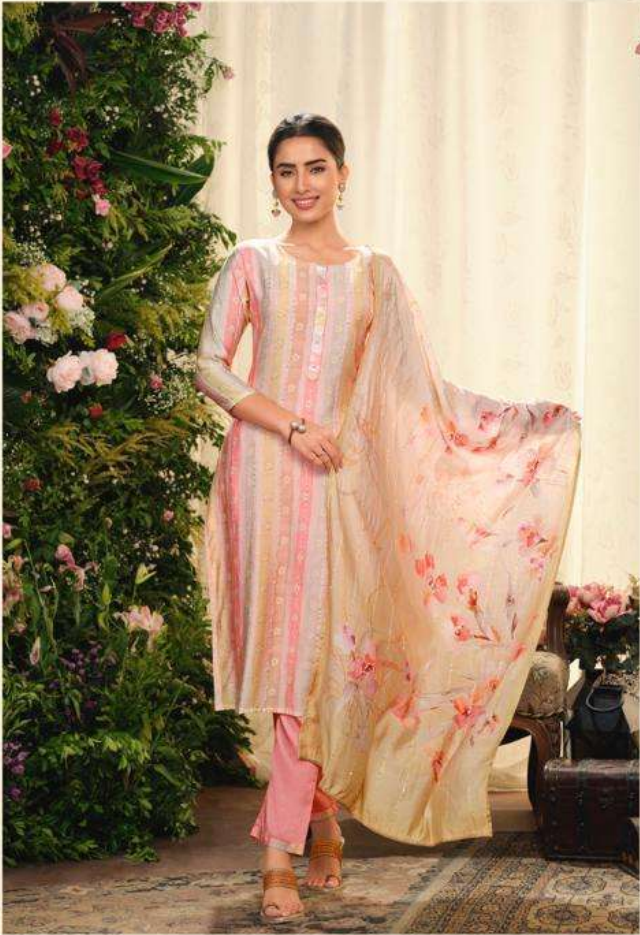

# Sunshine

VOL-2

SHU<sup>®</sup>  
SHIVALI

Happy hues  
CELEBRATE 50 YEARS IN THIS COLOUR  
YOUTH SET RENDERED IN  
HAPPY HUES AND FLORAL PRINT  
SH01

**S4U**<sup>®</sup>  
SHIVALI

*Youthful indulgence*  
WEAR THE MOOD-BRIGHTENING COLOUR,  
FEATURING A CHIC  
PLAY OF FLORAL AND  
GEOMETRIC PATTERNS  
**SH06**

**S4U**  
BY  
SHIVALI

*Neutral tones*  
INTIMATE FESTIVITIES CALL FOR  
NEUTRAL TONES AND Dainty DETAILING  
OVER A LOVELY PLAY OF FABRICS.  
SH05

Sunshine  
VOL-2

S4U<sup>®</sup>  
SHIVALI

SH01

SH02

SH03

SH04