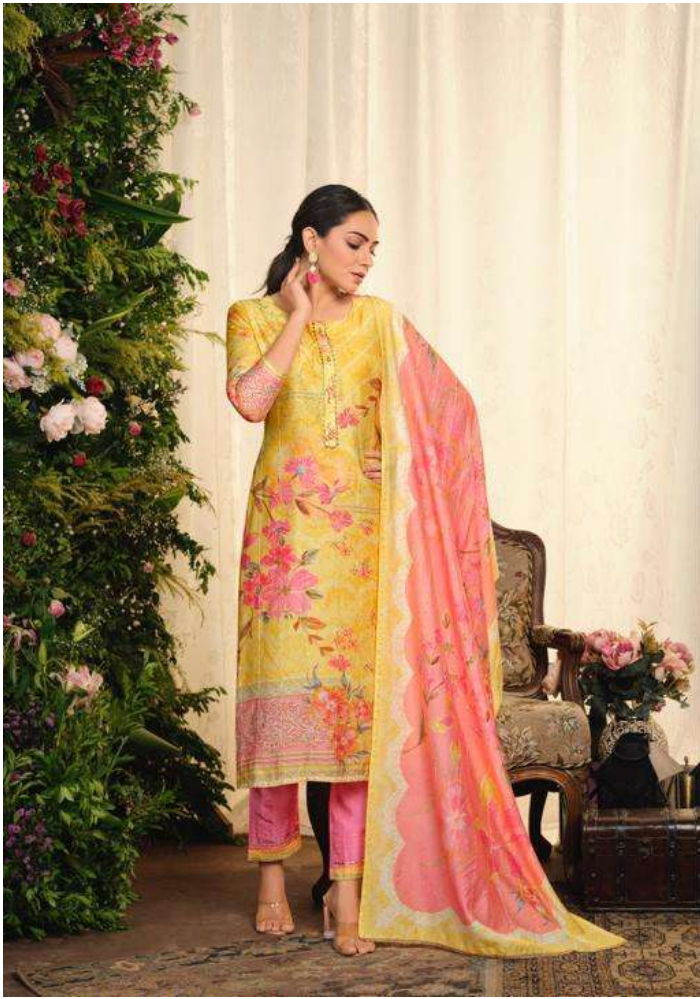

S4U[®]

by SHIVALI

Sunshine

VOL-2

S4U[®]

by SHIVALI

Sunshine

VOL-2

SHU[®]
SHIVALI

Happy hues
CELEBRATE 50 YEARS IN THIS COLOUR
YOUTHFUL SET RENDERED IN
HAPPY HUES AND FLORAL PRINT
SH01

S4U
SHIVALI

Youthful indulgence
WEAR THE MOOD-BRIGHTENING COLOUR,
FEATURING A CHIC
PLAY OF FLORAL AND
GEOMETRIC PATTERNS
SH06

Sunshine
VOL-2

S4U[®]
SHIVALI

SH01

SH02

SH03

SH04

SH05

SH06