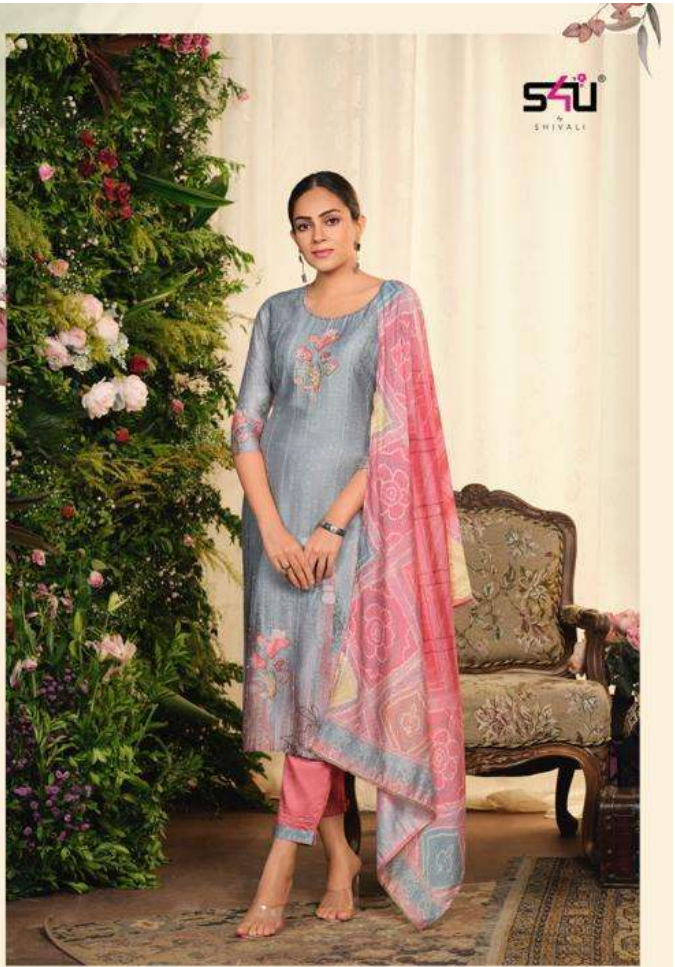

# Sunshine

VOL-2

SHU<sup>®</sup>  
SHIVALI

Happy hues  
CELEBRATE 50 YEARS IN THIS COLOUR  
YOUTH SET RENDERED IN  
HAPPY HUES AND FLORAL PRINT  
SH01

**S4U**<sup>®</sup>  
SHIVALI

*Youthful indulgence*  
WEAR THE MOOD-BRIGHTENING COLOUR,  
FEATURING A CHIC  
PLAY OF FLORAL AND  
GEOMETRIC PATTERNS  
**SH06**