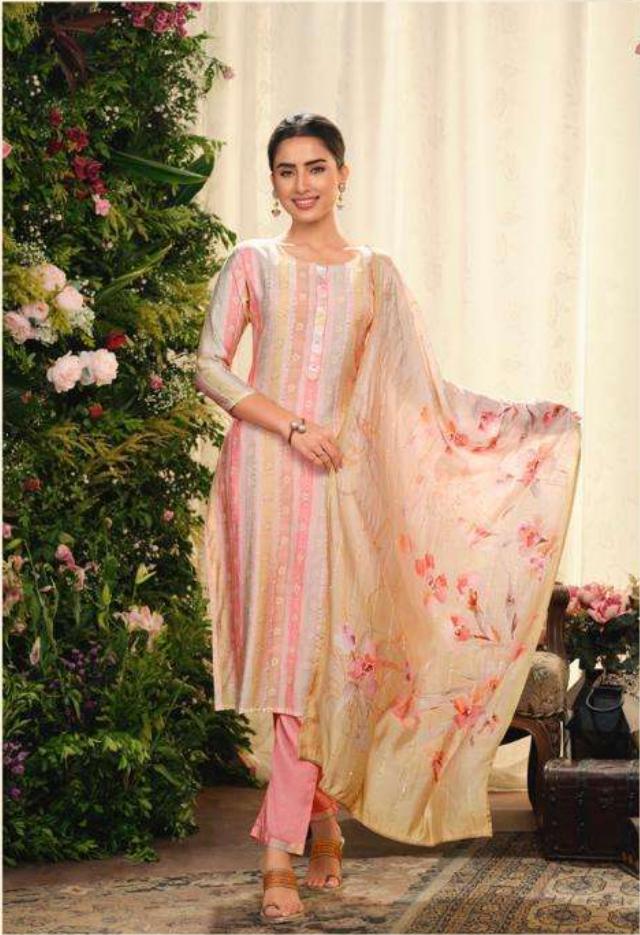

SHU[®]
SHIVALI

Happy hues
CELEBRATE 50 YEARS IN THIS COLOUR
YOUTHFUL SET RENDERED IN
HAPPY HUES AND FLORAL PRINT
SH01

S4U
SHIVALI

Youthful indulgence
WEAR THE MOOD-BRIGHTENING COLOUR,
FEATURING A CHIC
PLAY OF FLORAL AND
GEOMETRIC PATTERNS
SH06

Sunshine
VOL-2

S4U[®]
SHIVALI

SH01

SH02

SH03

SH04

SH05

SH06