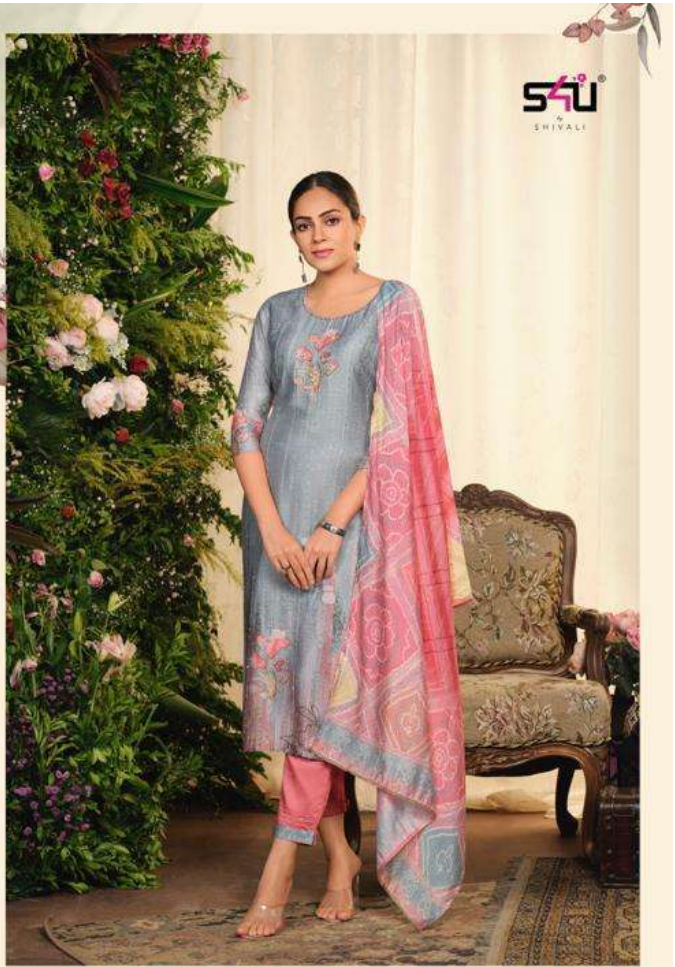

SHU[®]
SHIVALI

Happy hues
CELEBRATE 50 YEARS IN THIS COLOUR
YOUTHFUL SET RENDERED IN
HAPPY HUES AND FLORAL PRINT
SH01

S4U
SHIVALI

Youthful indulgence
WEAR THE MOOD-BRIGHTENING COLOUR,
FEATURING A CHIC
PLAY OF FLORAL AND
GEOMETRIC PATTERNS
SH06