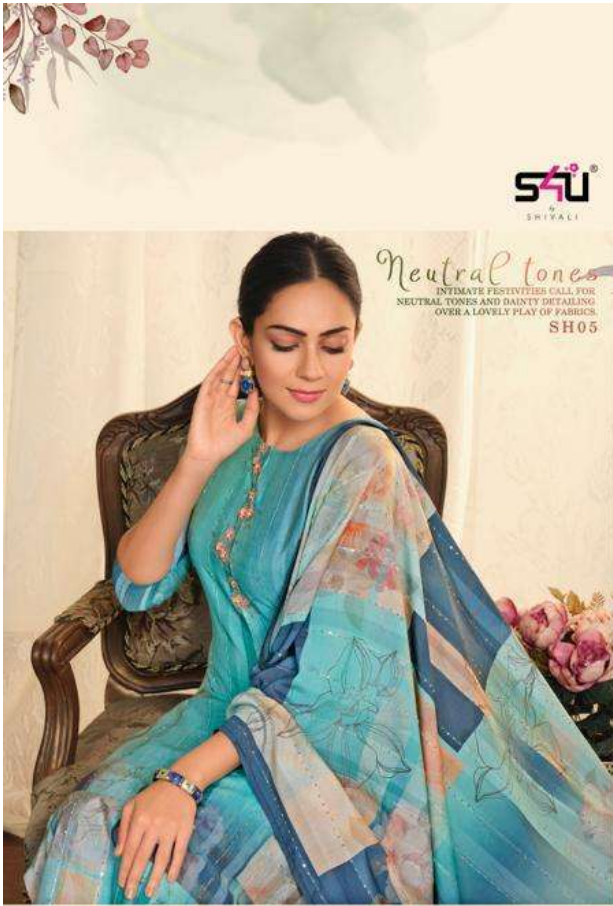

# Sunshine

VOL-2

SHU<sup>®</sup>  
SHIVALI

Happy hues  
CELEBRATE 50 YEARS IN THIS COLOUR  
YOUTH SET RENDERED IN  
HAPPY HUES AND FLORAL PRINT  
SH01

**S4U**<sup>®</sup>  
SHIVALI

*Youthful indulgence*  
WEAR THE MOOD-BRIGHTENING COLOUR,  
FEATURING A CHIC  
PLAY OF FLORAL AND  
GEOMETRIC PATTERNS  
**SH06**