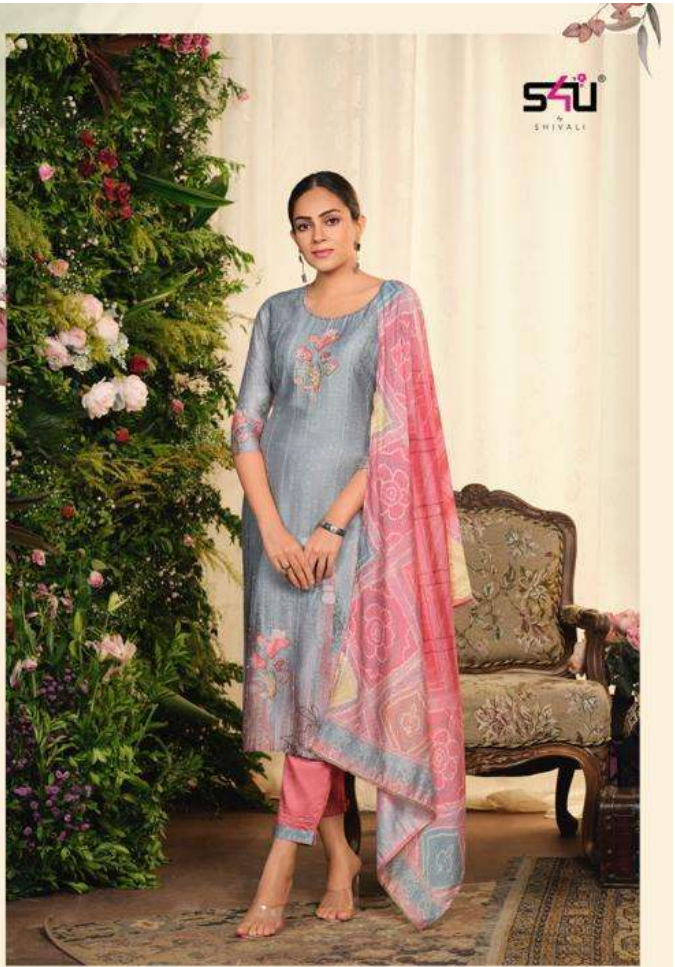

# Sunshine

VOL-2

SHU<sup>®</sup>  
SHIVALI

Happy Hues  
CELEBRATE 50 YEARS IN THIS COLOUR  
YOUTHFUL SET RENDERED IN  
HAPPY HUES AND FLORAL PRINT  
SH01

**S4U**  
SHIVALI

*Youthful indulgence*  
WEAR THE MOOD-BRIGHTENING COLOUR,  
FEATURING A CHIC  
PLAY OF FLORAL AND  
GEOMETRIC PATTERNS  
**SH06**