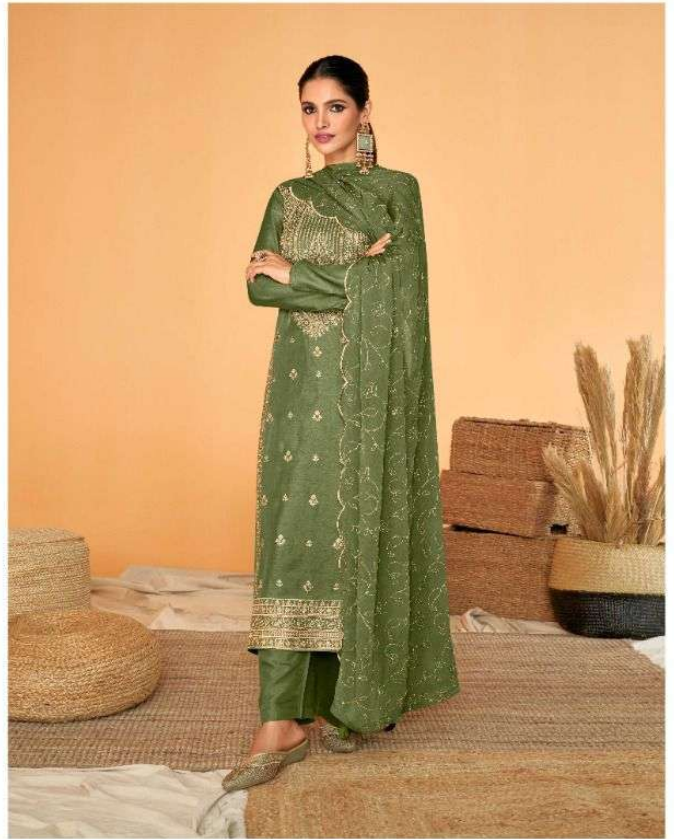

MOR-BAGHI
A brand by Ashish Kamra

9331