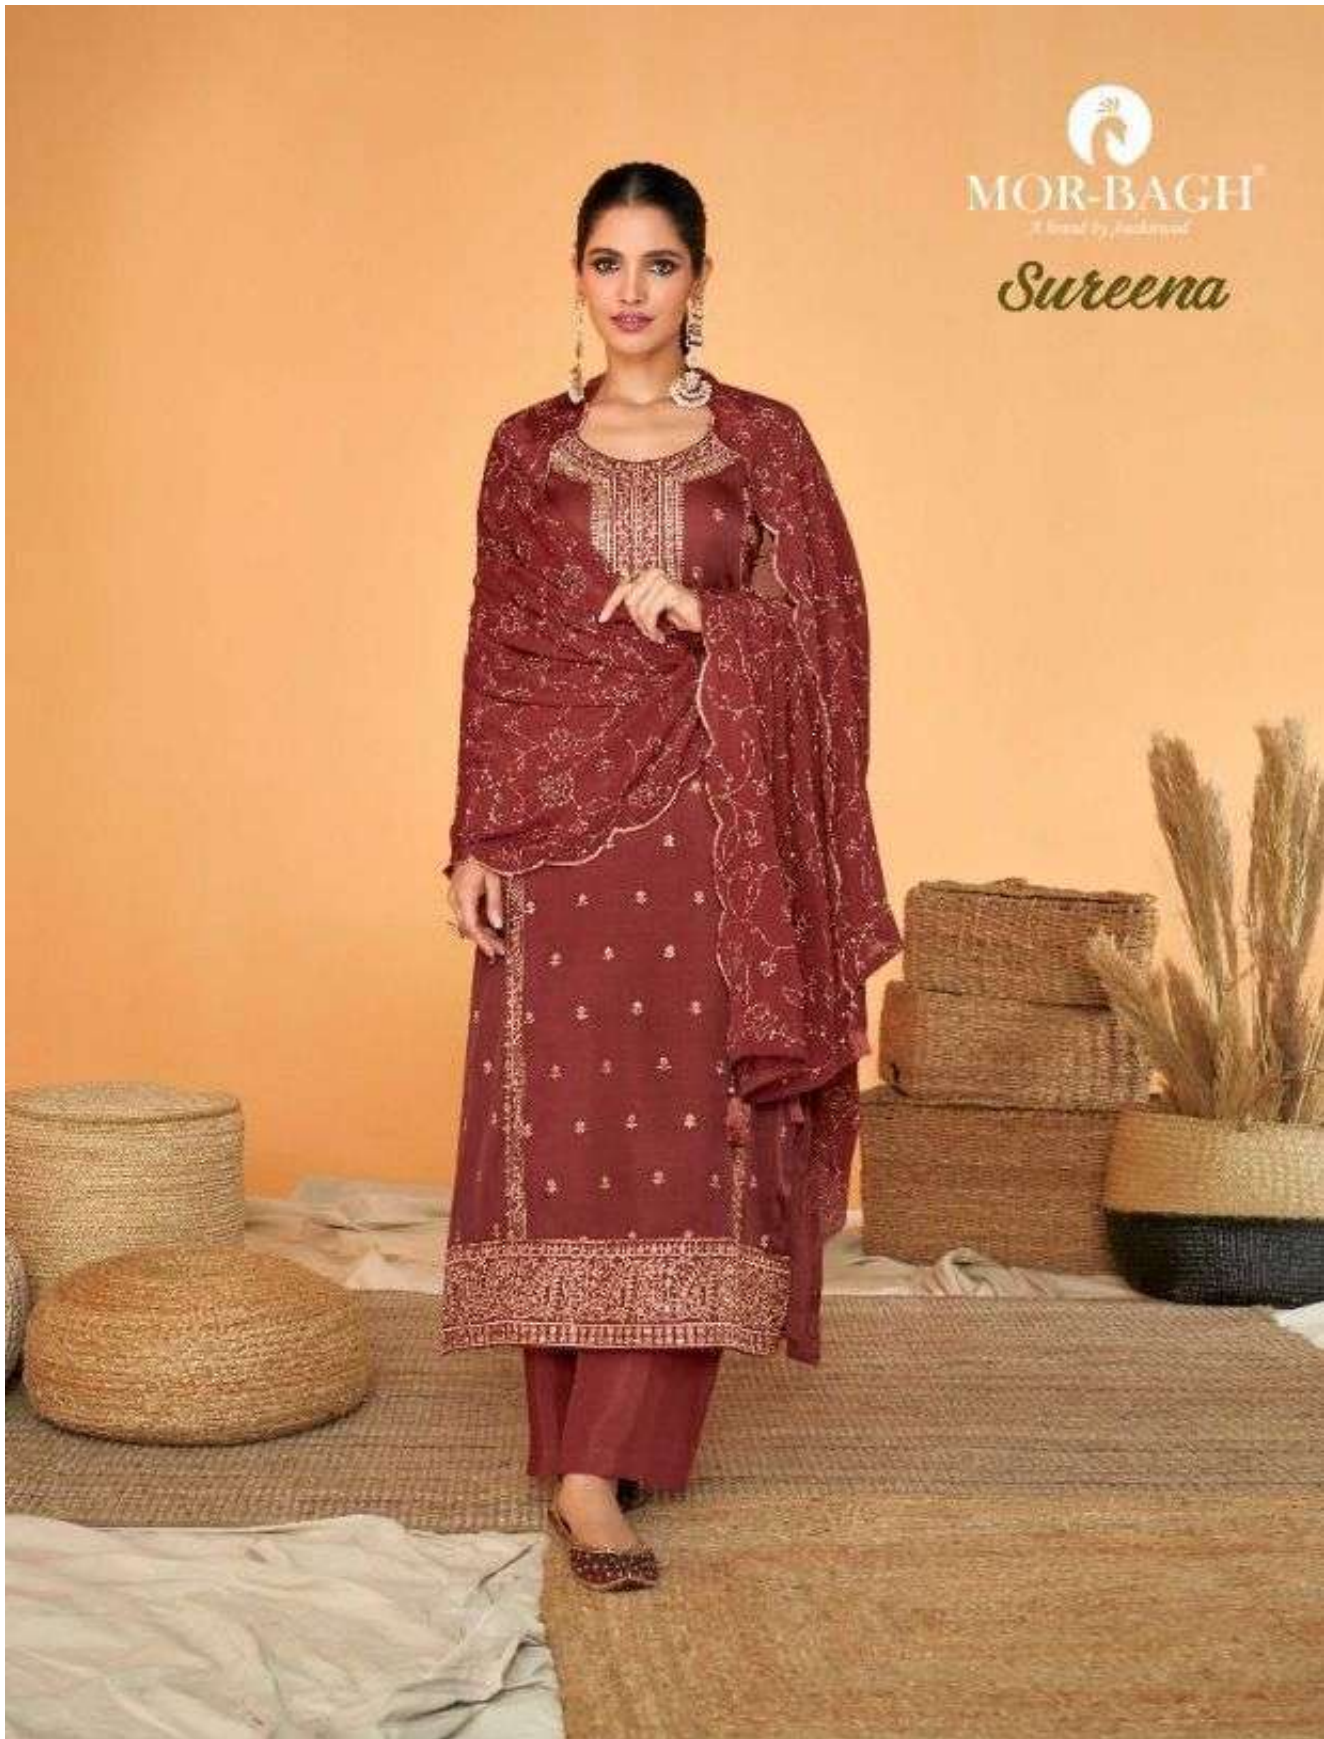

MOR-BAGH[®]
A brand by Jashraj

Sureena

MOR-BAGH[®]
A brand by Jashraj

Sureena

MOR-BACH
Sureena

9332

MOR-BAGH
A Brand by MOR-BAGH

MOR-BAGH
A House of LALBAIKUNTH
9335

9332

9333

MOR-BAGHI
A Family Affair
Sureena

MOR-BAGH
A brand by Aashirvaad

Sureena

DESIGN	PRICE	DESCRIPTION
9330	1895	
9331	1895	~ TOP ~ PREMIUM TUSSAR SILK
9332	1895	~ BOTTOM ~ PREMIUM TUSSAR SILK
9333	1895	
9334	1895	~ DUPTTA ~ PURE CHINNON SILK WITH EMBROIDERY
9335	1895	