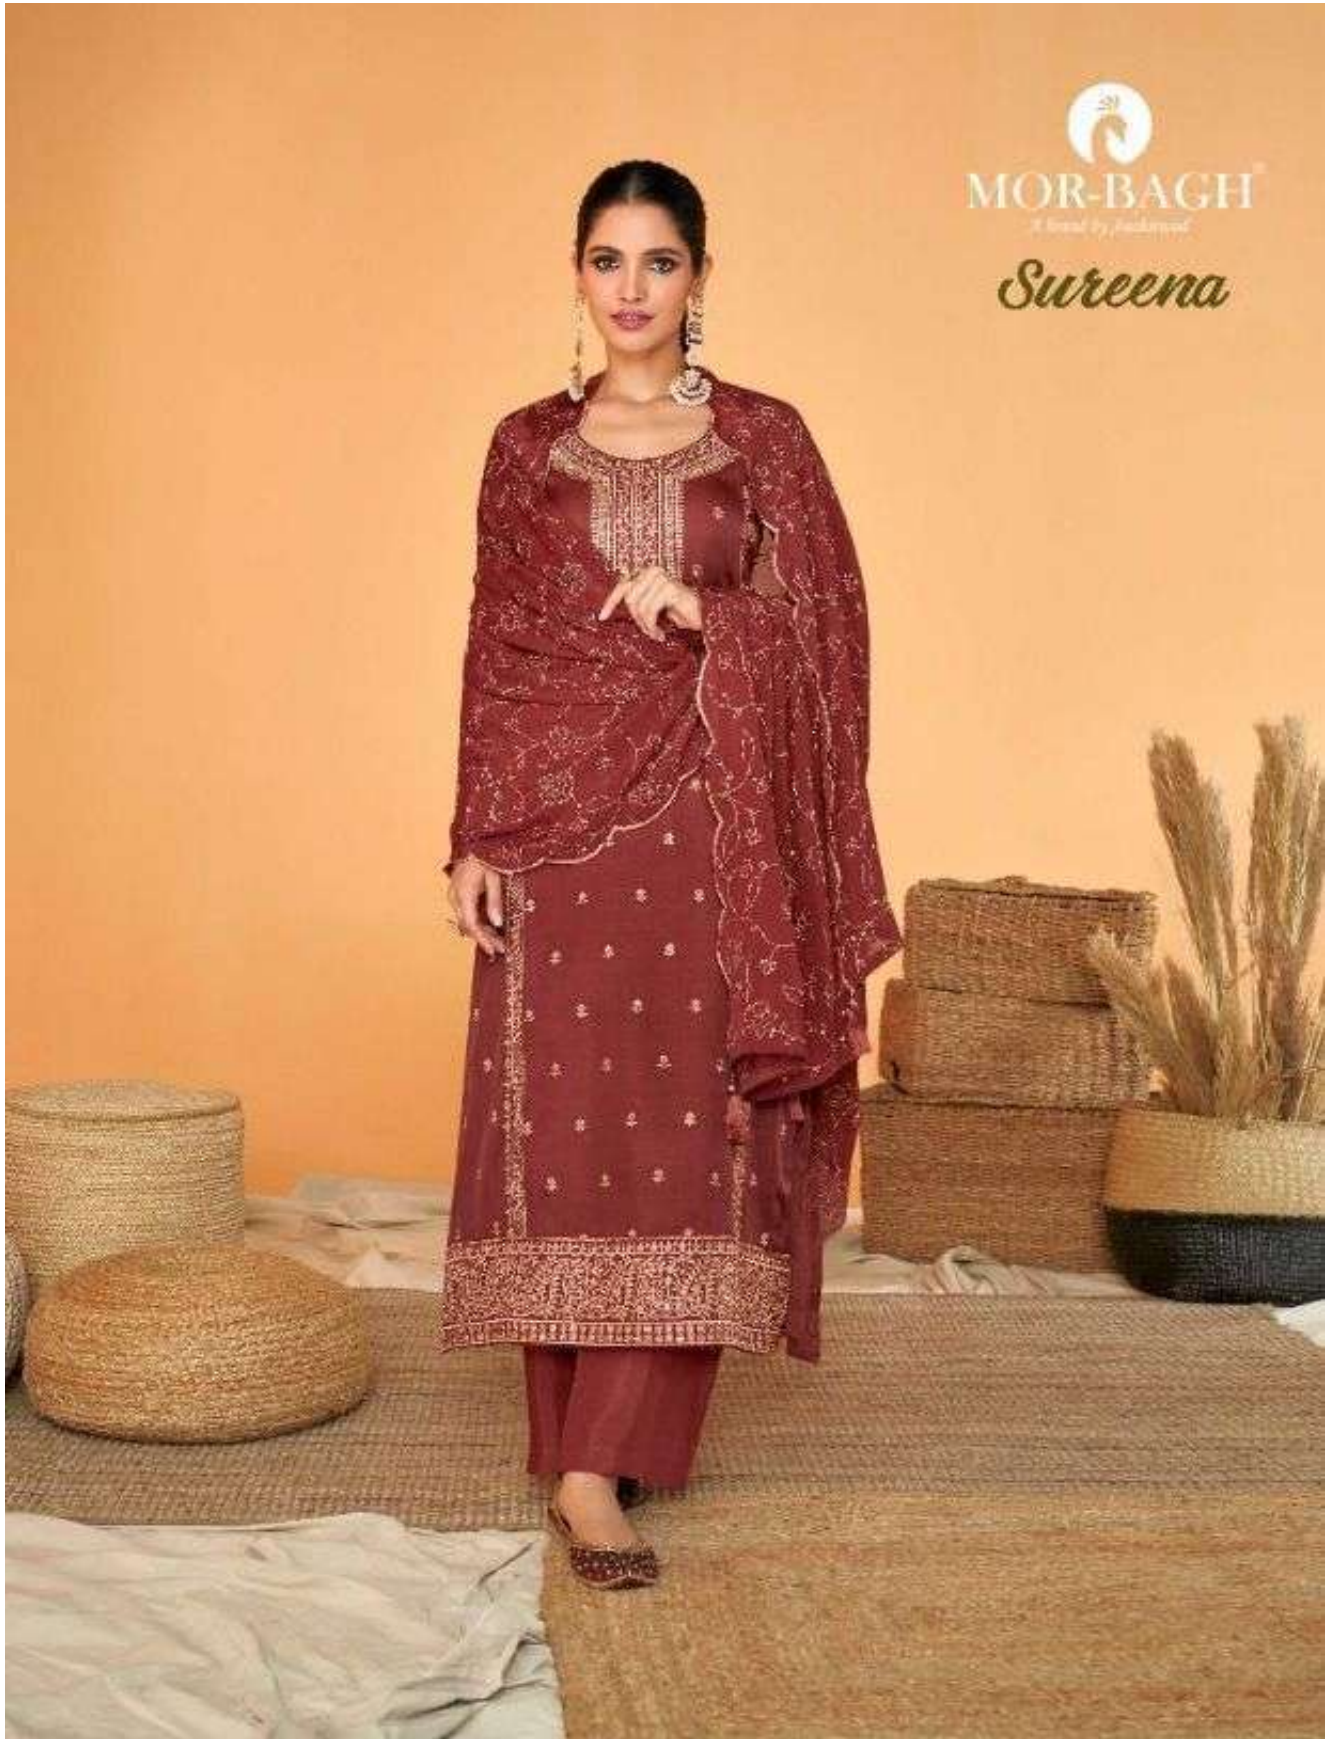

MOR-BAGH[®]
A brand by Jashraj

Sureena

MOR-BAGH[®]
A brand by Jashraj

Sureena

MOR-BACH
Sureena

9332

MOR-BAGH
A Brand by MOR-BAGH

MOR-BAGH
A House of LALBAIKUNTH
9335

9332

9333

MOR-BAGHI
A Family Affair
Sureena

MOR-BAGH
A brand by Aashirvaad

Sureena

DESIGN	PRICE	DESCRIPTION
9330	1895	
9331	1895	~ TOP ~ PREMIUM TUSSAR SILK
9332	1895	~ BOTTOM ~ PREMIUM TUSSAR SILK
9333	1895	
9334	1895	~ DUPTTA ~ PURE CHINNON SILK WITH EMBROIDERY
9335	1895	