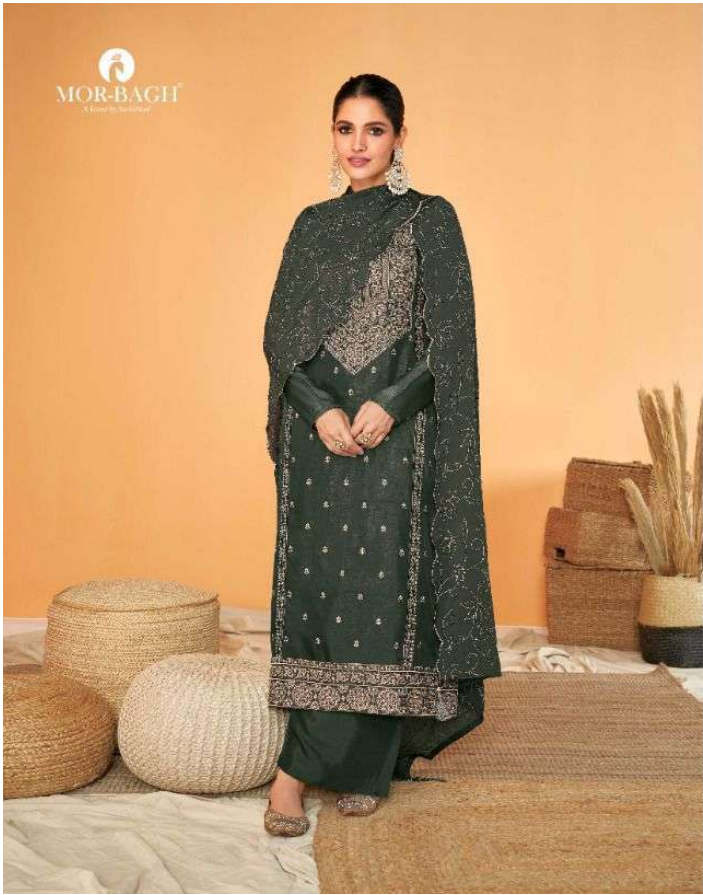

9331

MOR-BAGH
A Brand of Lakshmi

9331

9330

9331

9334

9335

9332

9333

MOR-BAGHI
A Family Affair
Sureena

MOR-BAGH
A brand by Aashirvadi

Sureena

DESIGN	PRICE	DESCRIPTION
9330	1895	
9331	1895	~ TOP ~ PREMIUM TUSSAR SILK
9332	1895	~ BOTTOM ~ PREMIUM TUSSAR SILK
9333	1895	
9334	1895	~ DUPTTA ~ PURE CHINNON SILK WITH EMBROIDERY
9335	1895	