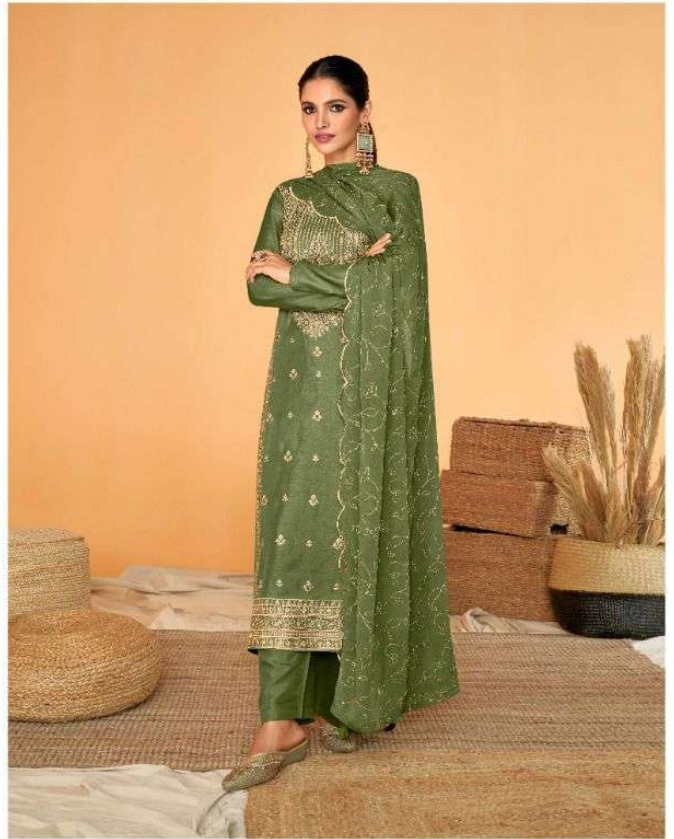

9331

MOR-BAGH
A Brand of Lakshmi

9331

9330

9331

9334

9335

9332

9333

MOR-BAGHI
A Family Affair
Sureena

MOR-BAGH
A brand by Aashirvadi

Sureena

DESIGN	PRICE	DESCRIPTION
9330	1895	
9331	1895	~ TOP ~ PREMIUM TUSSAR SILK
9332	1895	~ BOTTOM ~ PREMIUM TUSSAR SILK
9333	1895	
9334	1895	~ DUPTTA ~ PURE CHINNON SILK WITH EMBROIDERY
9335	1895	