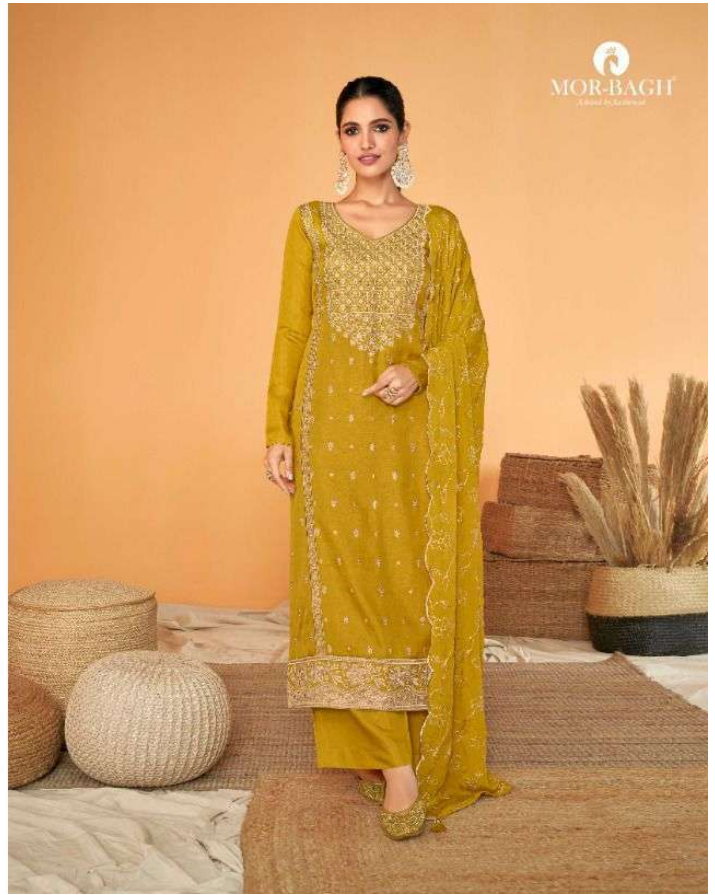

MOR-BAGH
A Brand by MOR-BAGH