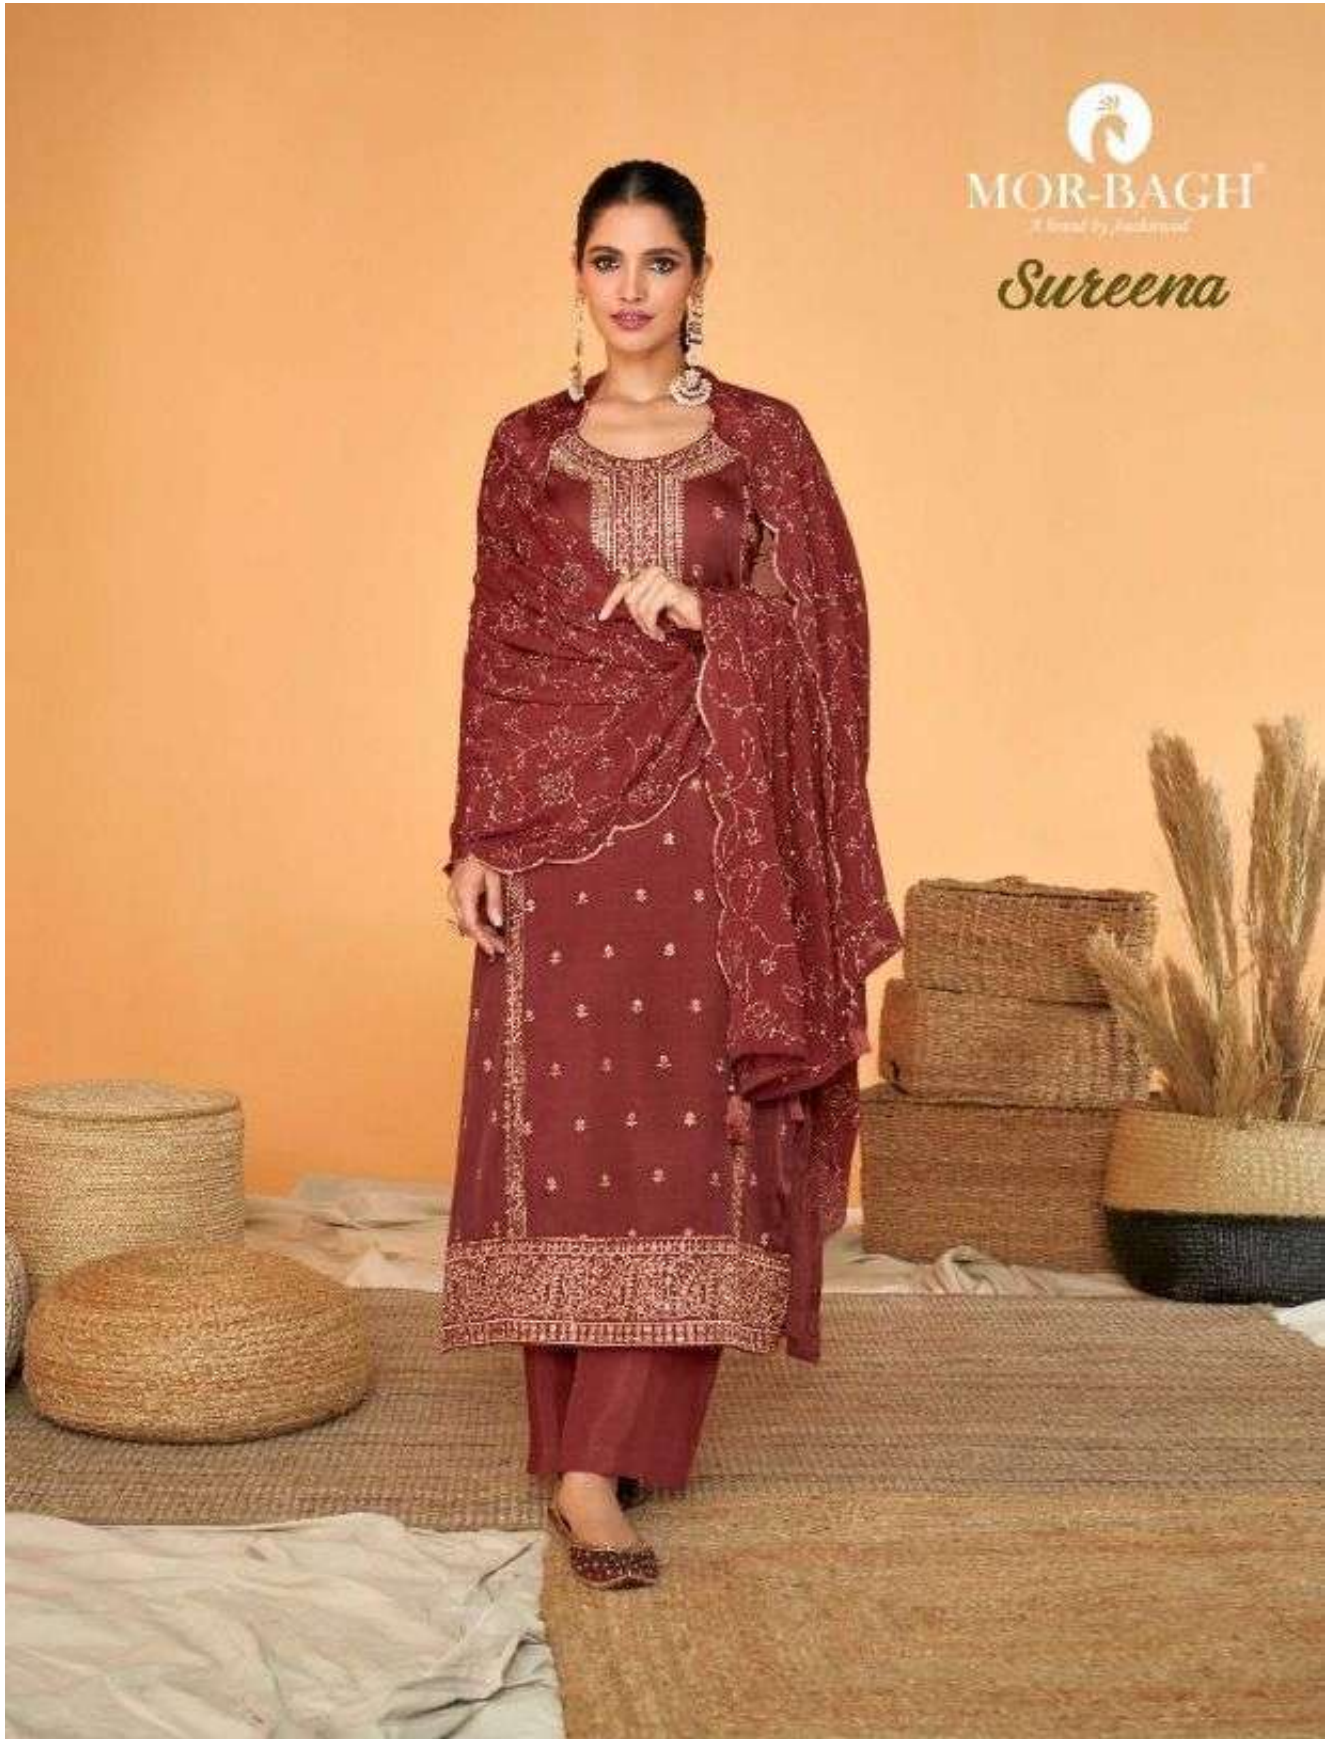

MOR-BAGH®
A brand by Jashanvi

Sureena