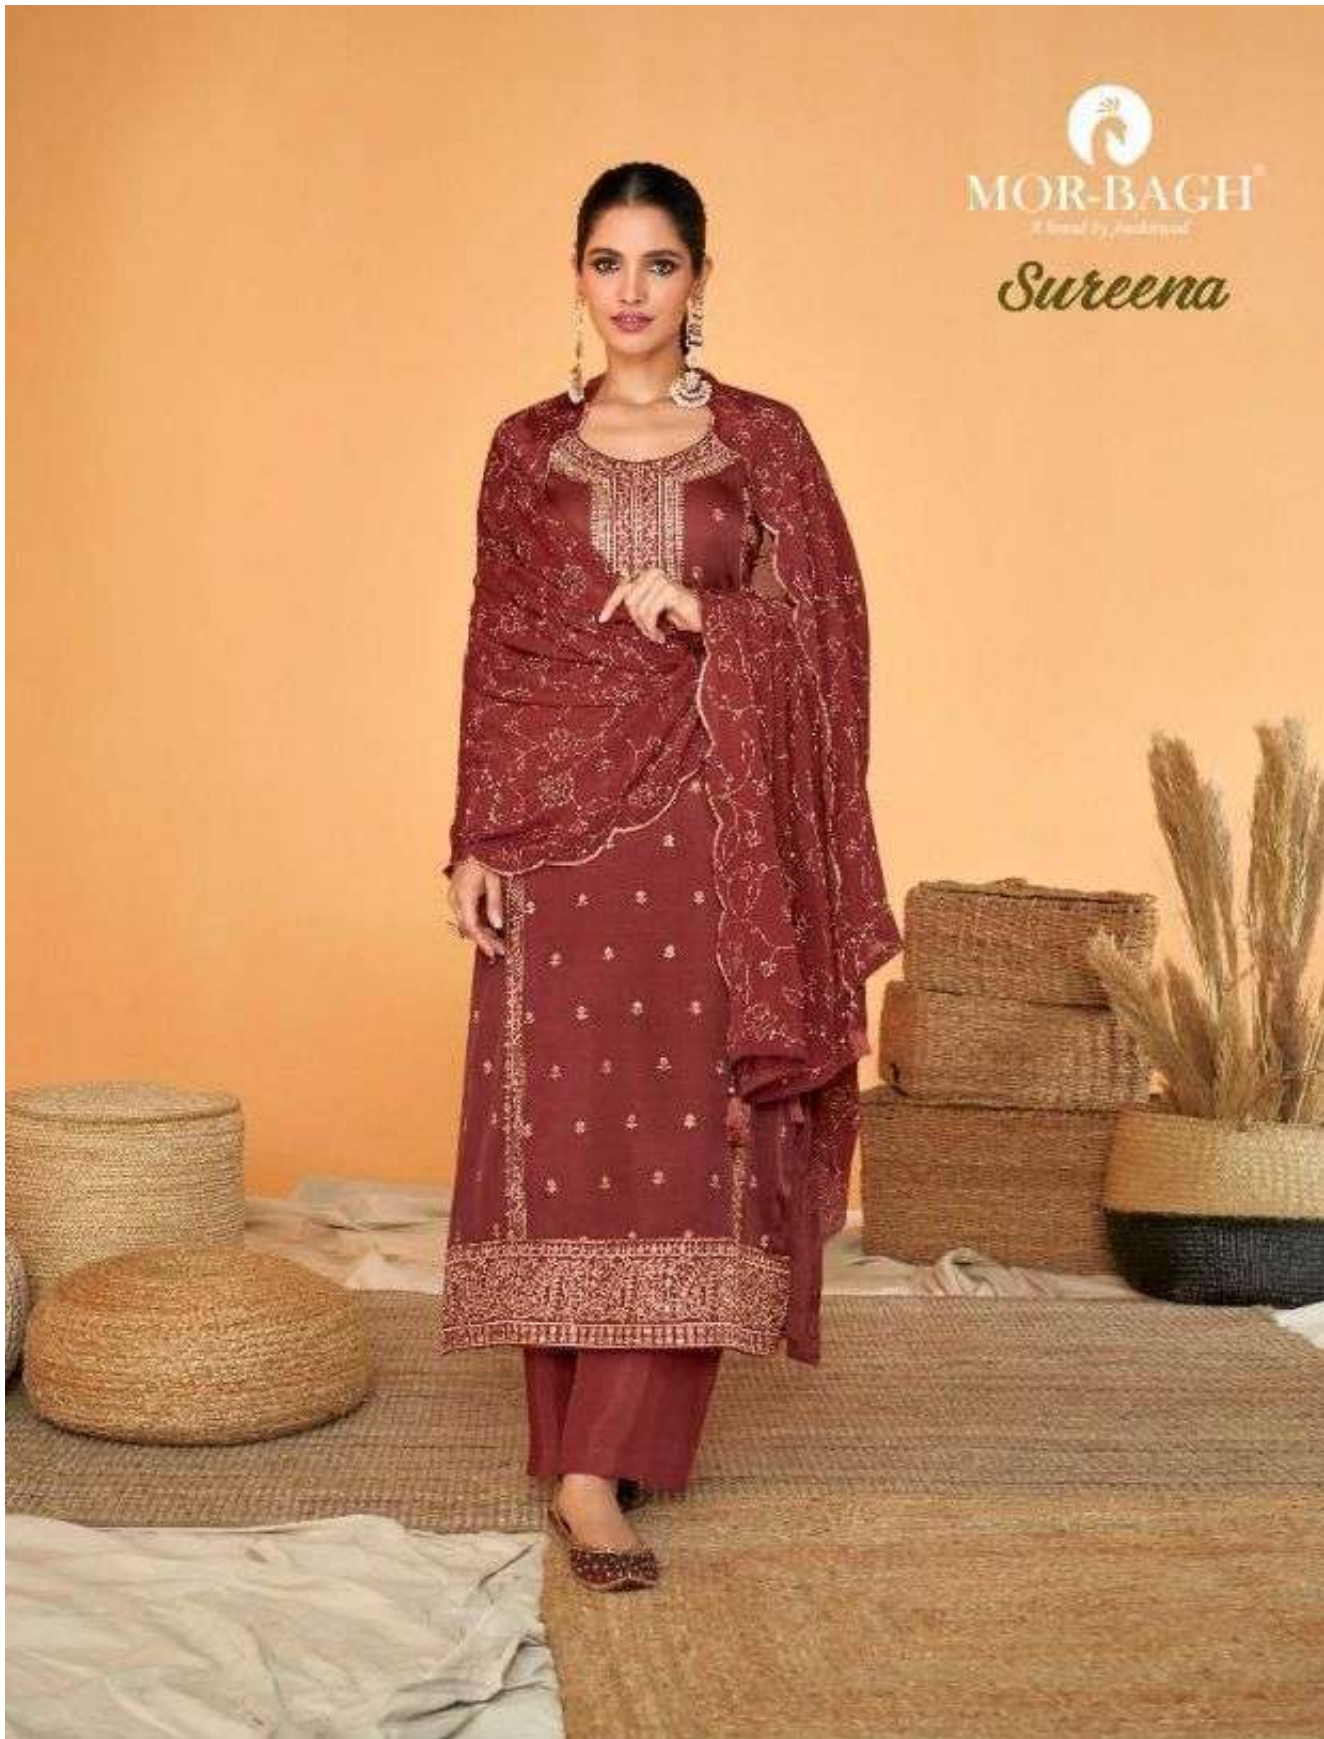

MOR-BAGH®
A brand by Jashanvi

Sureena