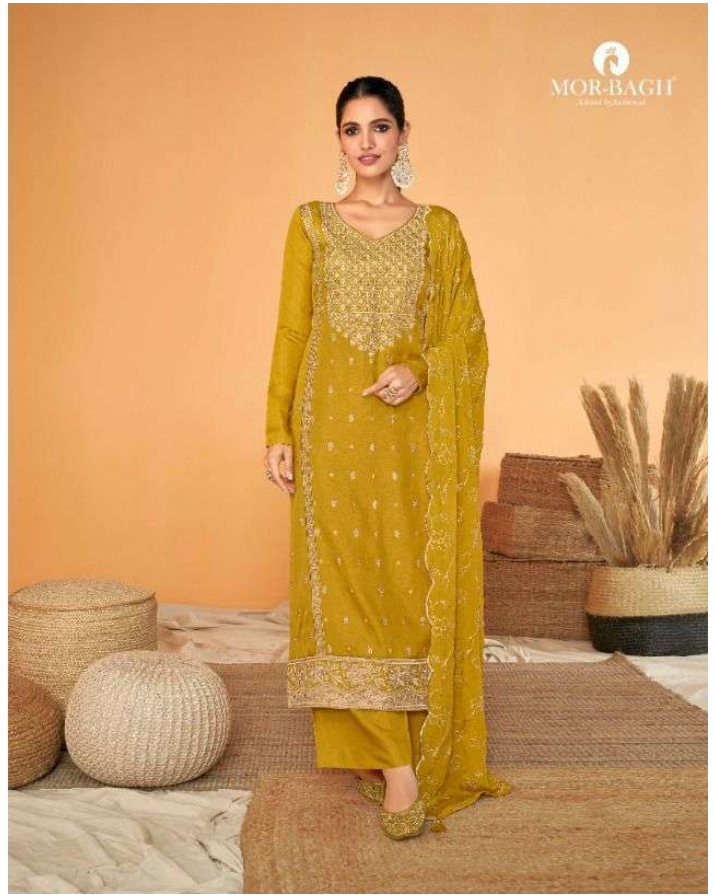

MOR-BAGH[®]
A brand by Jashraj

Sureena

MOR-BAGH[®]
A brand by Jashraj

Sureena

MOR-BACH
Sureena

9332

MOR-BAGH
A Brand by MOR-BAGH

MOR-BAGH
A House of LALBAIKUNTH
9335

9332

9333

MOR-BAGHI
A Family Affair
Sureena

MOR-BAGH
A brand by Aashirvaad

Sureena

DESIGN	PRICE	DESCRIPTION
9330	1895	
9331	1895	~ TOP ~ PREMIUM TUSSAR SILK
9332	1895	~ BOTTOM ~ PREMIUM TUSSAR SILK
9333	1895	
9334	1895	~ DUPTTA ~ PURE CHINNON SILK WITH EMBROIDERY
9335	1895	