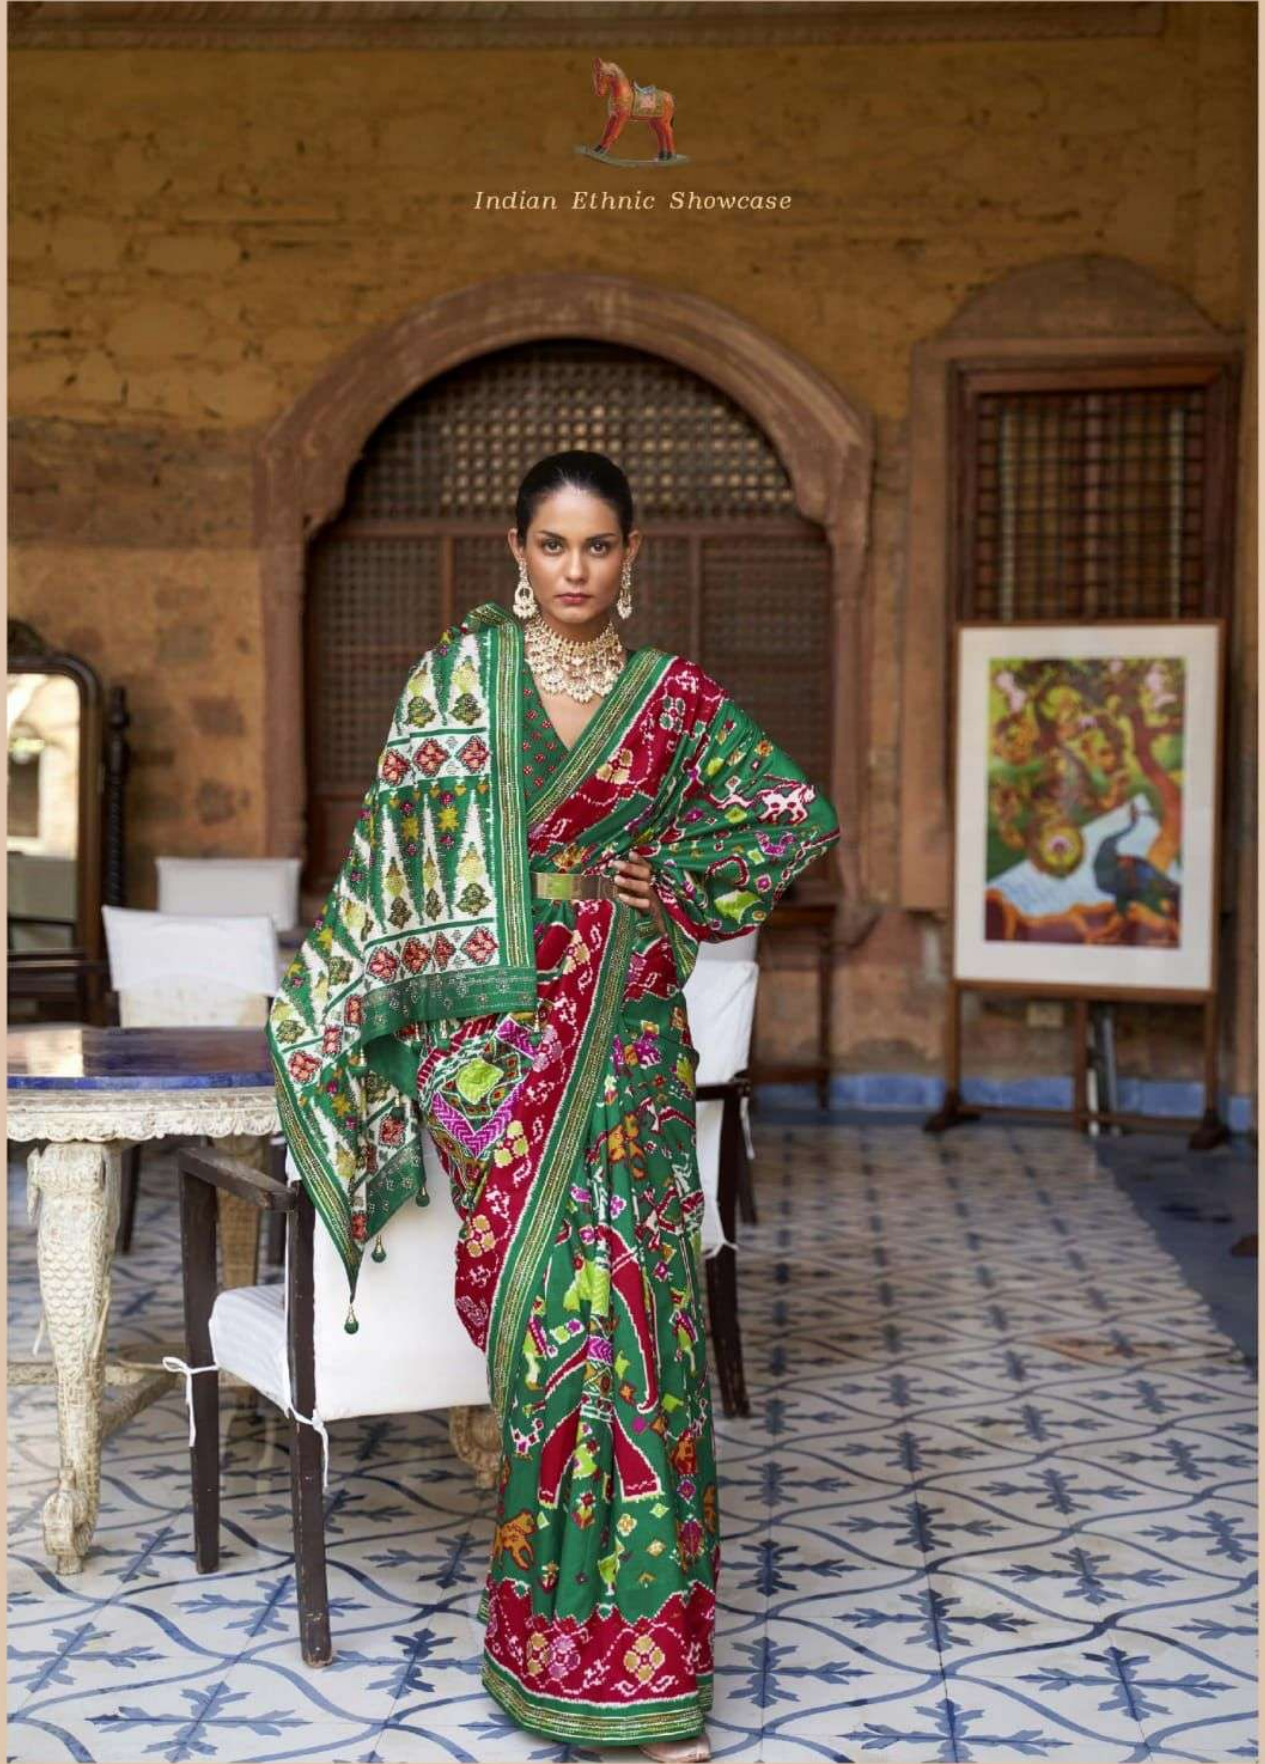

Indian Ethnic Showcase