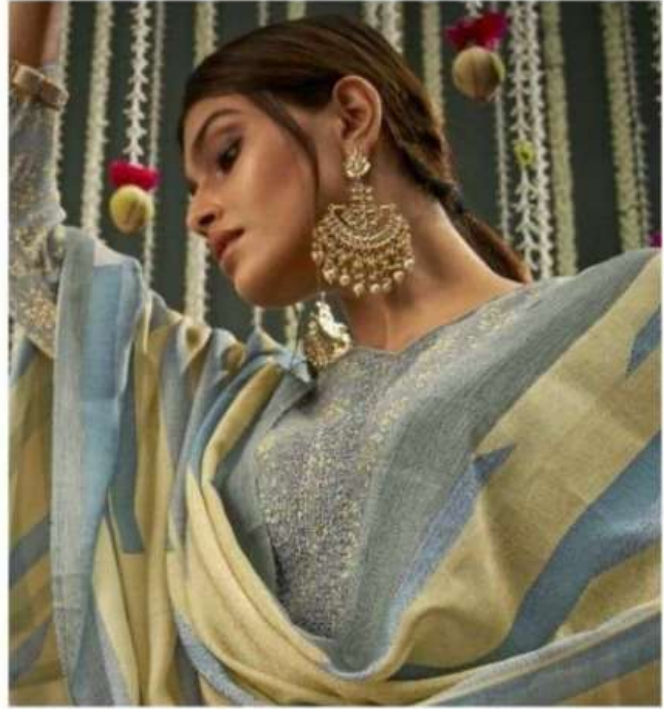

## Opulent Beauty

*a beliteous dress with incredible embroidery marks the better option  
of sophistication.*

37-19

Bela<sup>®</sup>  
FASHION

## virgin designs

*pure, heavenly designs gently crafted using the finest  
virgin fabrics to look perfect for you.*

37-22

*Bela*<sup>®</sup>  
FASHION

Graceful Beauty

*A stylish but subtle colour that is perfect for any morning  
events dinner in this incredible ensemble.*

Bela FASHION

\*\*\*\*\*  
Ehtiraam

Bela  
FASHION

DESIGN NUMBER	CATALOGUE NAME	FABRIC DETAIL	PRICE
3717	Ehtiraam	TOP - COTTON SILK DIGITAL PRINT DUPATTA - RUHI SILK DIGITAL PRINT BOTTOM - VISCOSE HEAVY SANTOON	1530
3718	Ehtiraam	TOP - COTTON SILK DIGITAL PRINT DUPATTA - RUHI SILK DIGITAL PRINT BOTTOM - VISCOSE HEAVY SANTOON	1530
3719	Ehtiraam	TOP - COTTON SILK DIGITAL PRINT DUPATTA - RUHI SILK DIGITAL PRINT BOTTOM - VISCOSE HEAVY SANTOON	1530
3720	Ehtiraam	TOP - COTTON SILK DIGITAL PRINT DUPATTA - RUHI SILK DIGITAL PRINT BOTTOM - VISCOSE HEAVY SANTOON	1530
3721	Ehtiraam	TOP - COTTON SILK DIGITAL PRINT DUPATTA - RUHI SILK DIGITAL PRINT BOTTOM - VISCOSE HEAVY SANTOON	1530
3722	Ehtiraam	TOP - COTTON SILK DIGITAL PRINT DUPATTA - RUHI SILK DIGITAL PRINT BOTTOM - VISCOSE HEAVY SANTOON	1530
3723	Ehtiraam	TOP - COTTON SILK DIGITAL PRINT DUPATTA - RUHI SILK DIGITAL PRINT BOTTOM - VISCOSE HEAVY SANTOON	1530