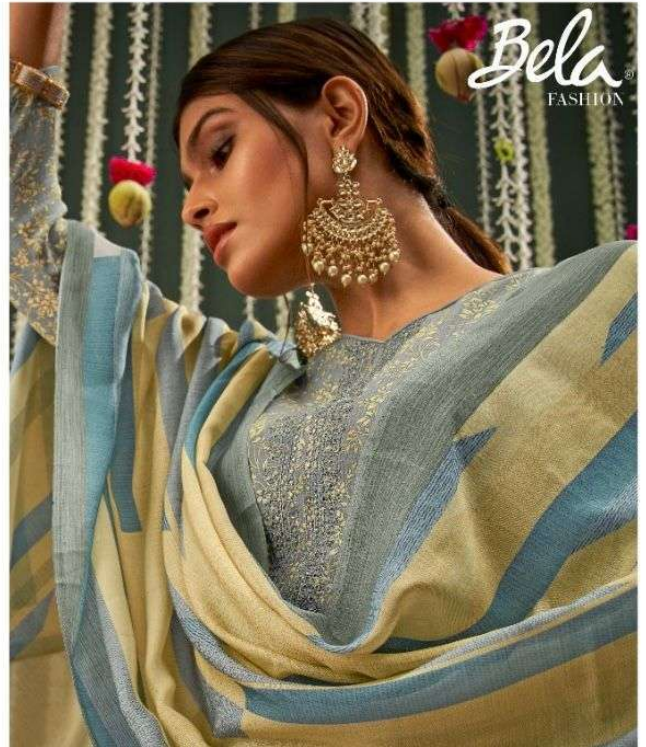

# Ehtiraam

FORM BELA FASHION

**\*FABRIC DETAILS\***

TOP : COTTON SILK DIGITAL PRINT

BOTTOM : VISCOSE SANTOON

DUPATTA : RUHI SILK DIGITAL PRINT

*Bela*  
FASHION

Bela<sup>®</sup>  
FASHION

## Opulent Beauty

*a beliteous dress with incredible embroidery marks the better option  
of sophistication.*

37-19

Bela<sup>®</sup>  
FASHION

### Magnificent lady

*each piece from this collection is elegantly crafted and  
it will truly add to your wardrobe*

37-20

Bela<sup>®</sup>  
FASHION

Ehtiraam

*Bela*<sup>®</sup>  
FASHION

Bela®  
FASHION

Majestic shade