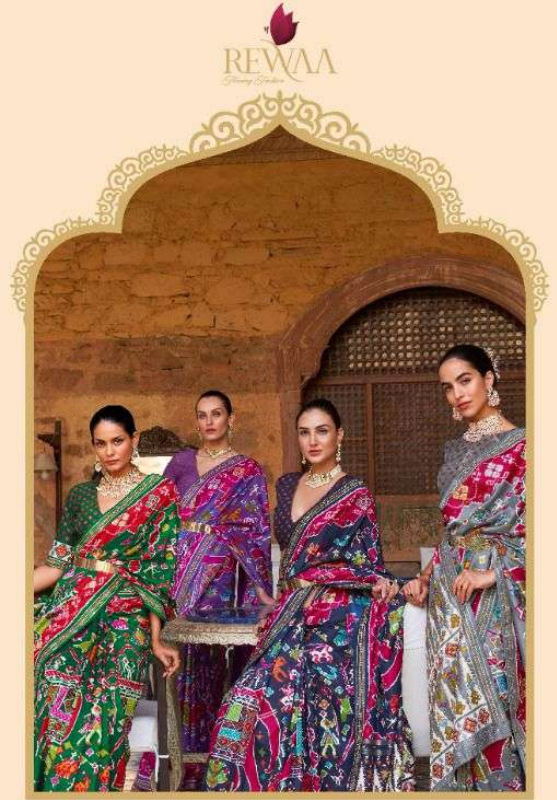

REWAA
Revival of Indian Fashion

REWAA
Revival of Indian Fashion

customer care no.
8238399444

www.rewaafashion.com
contact@rewaafashion.com

facebook

youtube

instagram

website

complimentary copy not for sale

HERITAGE'