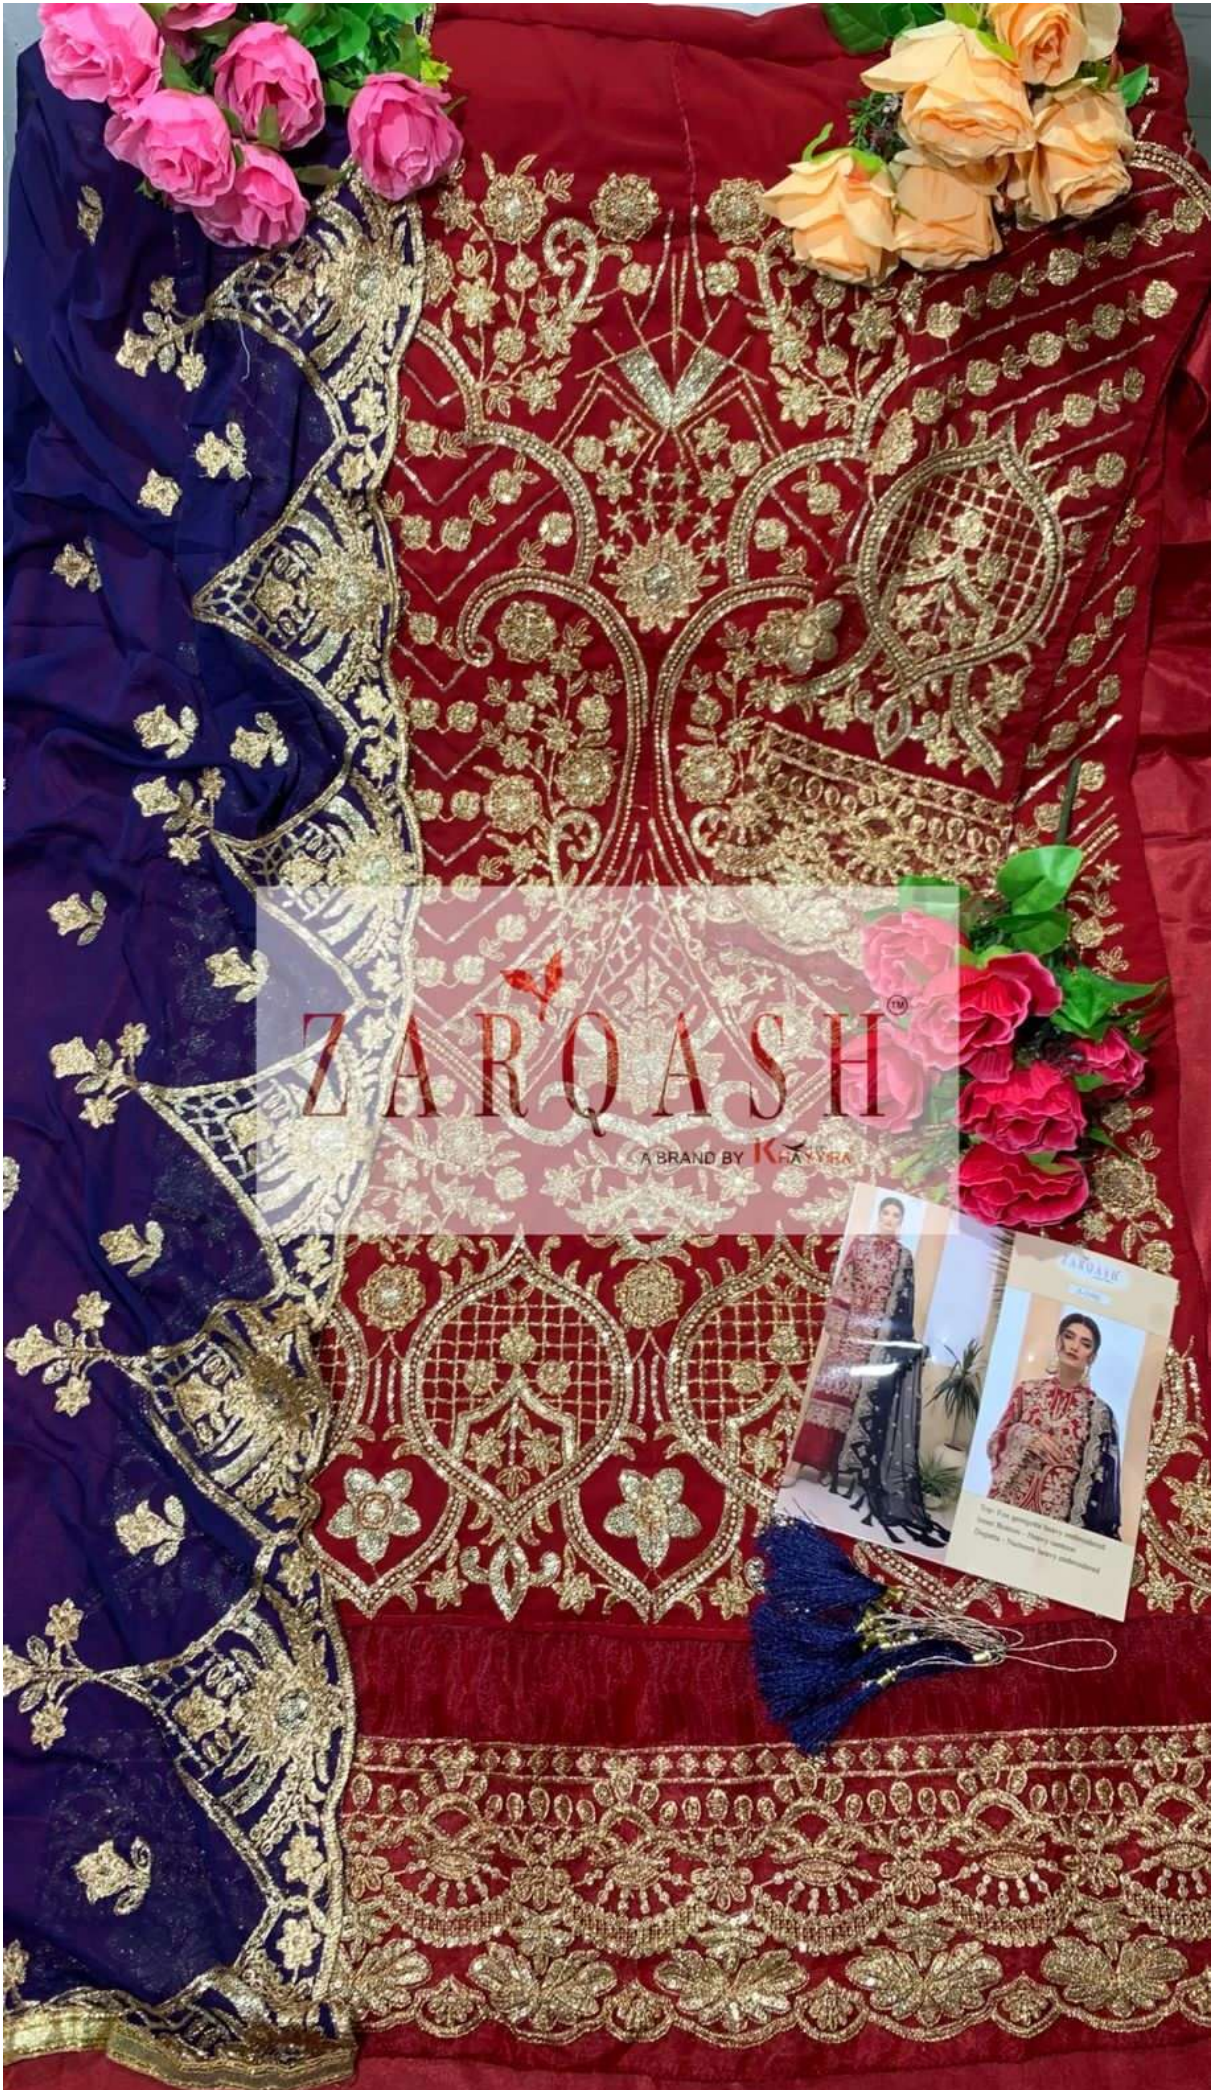

ZARQASH<sup>®</sup>  
A BRAND BY KZTEX

*Adan Tesoro*

ZARQASH<sup>®</sup>  
A BRAND BY KZTEX

*Adan Tesoro*

ZARQASH<sup>®</sup>  
A BRAND BY KOTNIC

Z-2100

Top - Fox georgette heavy embroidered  
Inner Bottom - Heavy santoon  
Dupatta - Butterfly net heavy embroidered

# ZARQASH™

A BRAND BY ISKATYIA

ZARQASH<sup>®</sup>  
A BRAND BY KOTNIC

Z-2101

Top- Fox georgette heavy embroidered  
Inner Bottom - Heavy santoon  
Dupatta - Nazneen heavy embroidered

ZARQASH<sup>TM</sup>

A BRAND BY KHAYYER

ZARQASH<sup>®</sup>  
A BRAND BY KOTNIC

Z-2102

Top- Fox georgette heavy embroidered  
Inner Bottom - Heavy santoon  
Dupatta - Nazneen heavy embroidered

ZARQASH<sup>TM</sup>  
A BRAND BY KANARA

ZARQASH®  
A BRAND BY KAZMI

# Adan Tesoro

Top - Fox Georgette  
Inner Bottom - Santoon  
Dupatta - Nazneen/Butterfly Net

Z - 2100

Z - 2101

Z - 2102