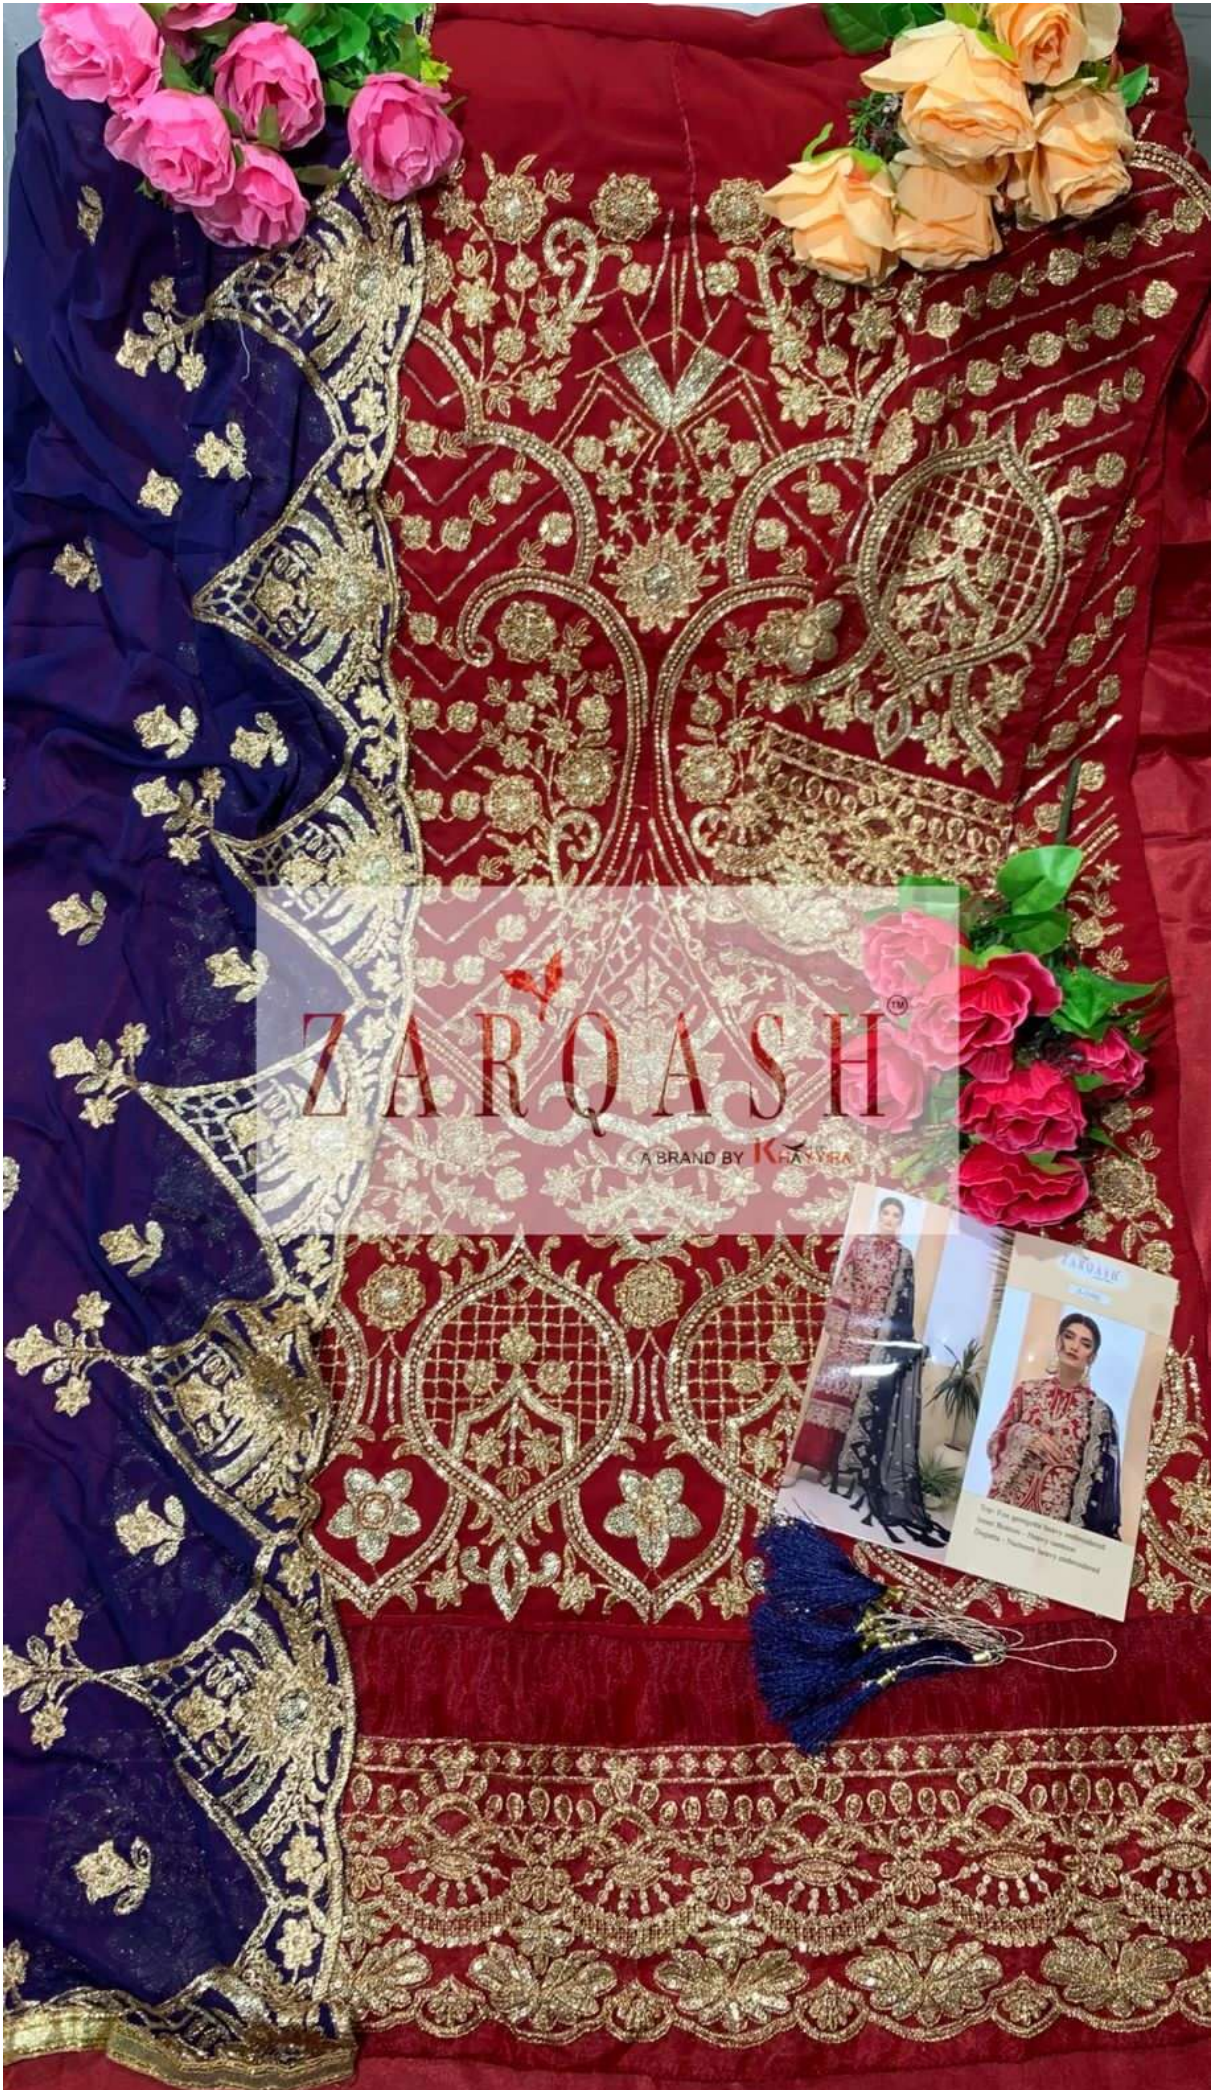

ZARQASH<sup>®</sup>  
A BRAND BY KZTEX

*Adan Tesoro*

ZARQASH<sup>®</sup>  
A BRAND BY KZTEX

*Adan Tesoro*

ZARQASH<sup>®</sup>  
A BRAND BY KOTNIC

Z-2100

Top - Fox georgette heavy embroidered  
Inner Bottom - Heavy santoon  
Dupatta - Butterfly net heavy embroidered

# ZARQASH™

A BRAND BY ISKATYIA

ZARQASH<sup>®</sup>  
A BRAND BY KOTNIC

Z-2101

Top- Fox georgette heavy embroidered  
Inner Bottom - Heavy santoon  
Dupatta - Nazneen heavy embroidered

ZARQASH<sup>TM</sup>

A BRAND BY KHAYYA

ZARQASH<sup>®</sup>  
A BRAND BY KOTYINC

Z-2102

Top- Fox georgette heavy embroidered  
Inner Bottom - Heavy santoon  
Dupatta - Nazneen heavy embroidered

ZARQASH<sup>TM</sup>  
A BRAND BY KANARA

ZARQASH<sup>®</sup>  
A BRAND BY KAZMI

# Adan Tesoro

Top - Fox Georgette  
Inner Bottom - Santoon  
Dupatta - Nazneen/Butterfly Net

Z - 2100

Z - 2101

Z - 2102