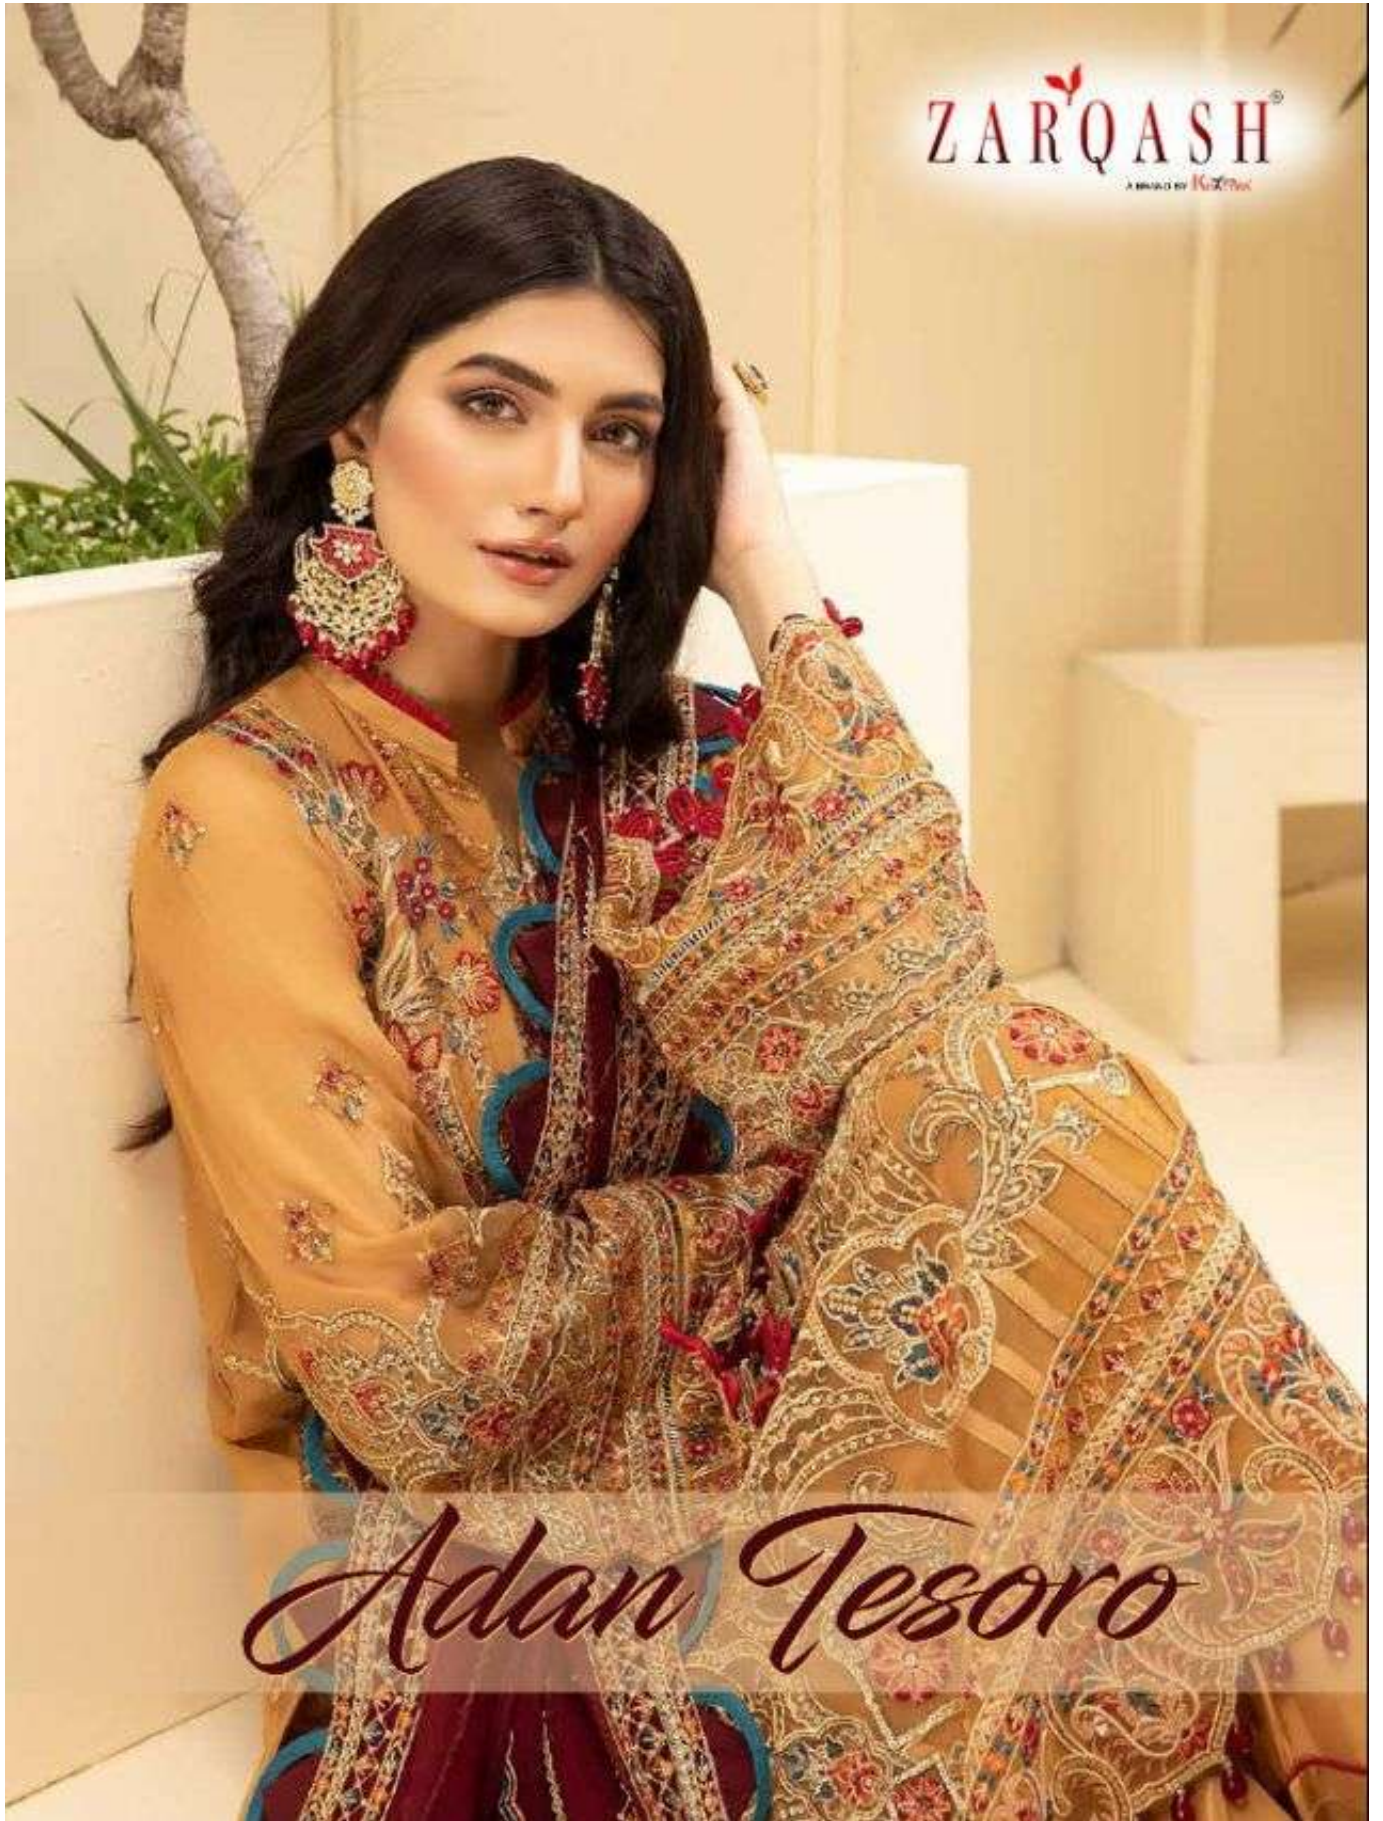

ZARQASH<sup>®</sup>  
A BRAND BY KZTEX

*Adan Tesoro*

ZARQASH<sup>®</sup>  
A BRAND BY KZTEX

*Adan Tesoro*

ZARQASH<sup>®</sup>  
A BRAND BY KOTNIC

Z-2100

Top - Fox georgette heavy embroidered  
Inner Bottom - Heavy santoon  
Dupatta - Butterfly net heavy embroidered

# ZARQASH™

A BRAND BY ISKATYIA

ZARQASH<sup>®</sup>  
A BRAND BY KOTNIC

Z-2101

Top- Fox georgette heavy embroidered  
Inner Bottom - Heavy santoon  
Dupatta - Nazneen heavy embroidered

ZARQASH<sup>TM</sup>

A BRAND BY KHAYYER

ZARQASH<sup>®</sup>  
A BRAND BY KOTNIC

Z-2102

Top- Fox georgette heavy embroidered  
Inner Bottom - Heavy santoon  
Dupatta - Nazneen heavy embroidered

ZARQASH<sup>TM</sup>  
A BRAND BY KANARA

ZARQASH®  
A BRAND BY KAZMI

# Adan Tesoro

Top - Fox Georgette  
Inner Bottom - Santoon  
Dupatta - Nazneen/Butterfly Net

Z - 2100

Z - 2101

Z - 2102