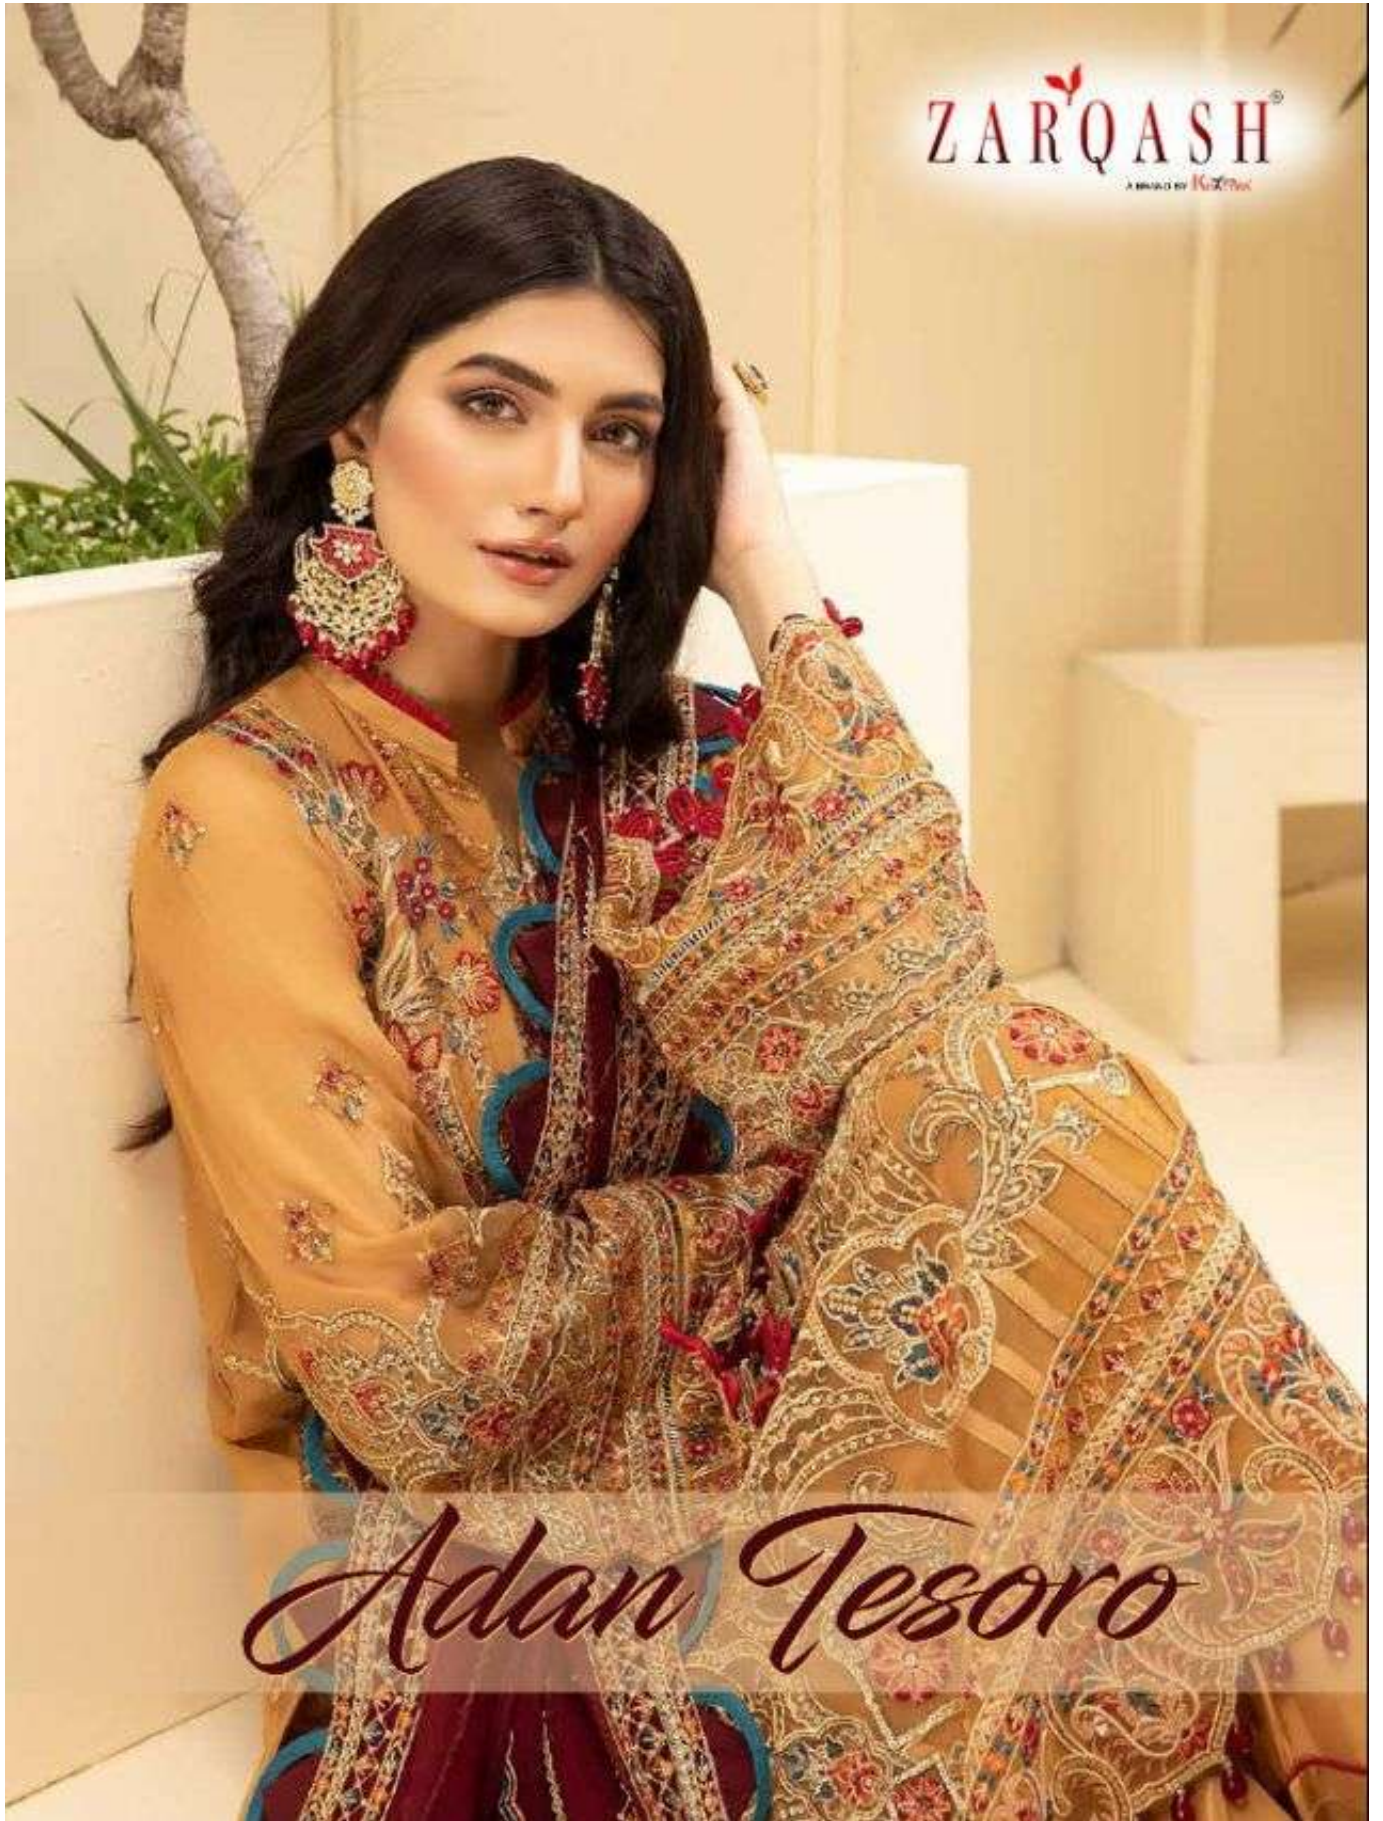

ZARQASH<sup>®</sup>  
A BRAND BY KZTEX

*Adan Tesoro*

ZARQASH<sup>®</sup>  
A BRAND BY KZTEX

*Adan Tesoro*

ZARQASH<sup>®</sup>  
A BRAND BY KOTNIC

Z-2100

Top - Fox georgette heavy embroidered  
Inner Bottom - Heavy santoon  
Dupatta - Butterfly net heavy embroidered

# ZARQASH™

A BRAND BY ISKATYIA

ZARQASH<sup>®</sup>  
A BRAND BY KOTNIC

Z-2101

Top- Fox georgette heavy embroidered  
Inner Bottom - Heavy santoon  
Dupatta - Nazneen heavy embroidered

ZARQASH<sup>TM</sup>

A BRAND BY KHAYYA

ZARQASH<sup>®</sup>  
A BRAND BY KOTYINC

Z-2102

Top- Fox georgette heavy embroidered  
Inner Bottom - Heavy santoon  
Dupatta - Nazneen heavy embroidered

ZARQASH<sup>TM</sup>  
A BRAND BY KANARA

ZARQASH<sup>®</sup>  
A BRAND BY KAZMI

# Adan Tesoro

Top - Fox Georgette  
Inner Bottom - Santoon  
Dupatta - Nazneen/Butterfly Net

Z - 2100

Z - 2101

Z - 2102