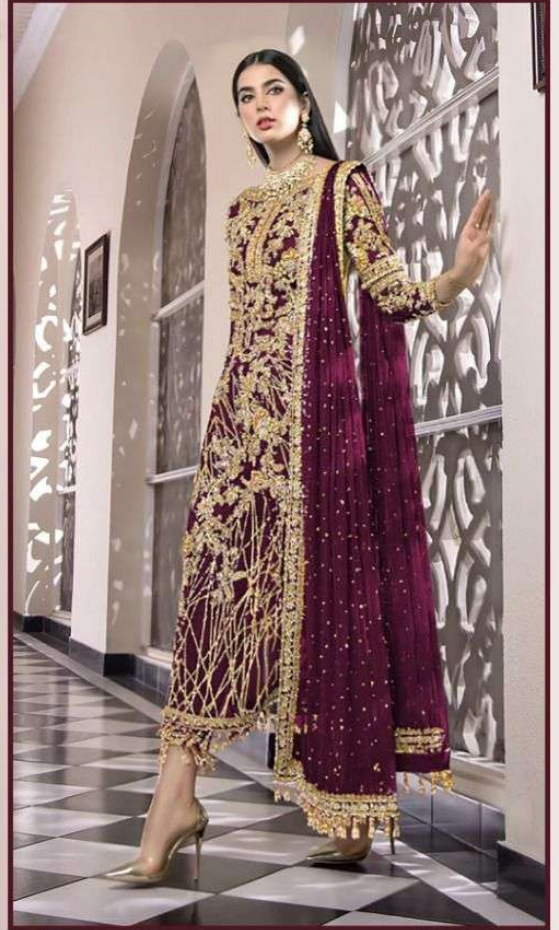

ZARQASH[®]
A BRAND BY **KUTYRA**

Z-2128-A

FEBRIC DETAILS

TOP :- NET WITH EMBROIDERY

**DUPATTA :-NET WITH EMBROIDERY
WTH MOTI WORK**

INNER/BOTTOM :- SANTOON

ZARQASH[®]
A BRAND BY **KUTYRA**

Z-2128-A

FEBRIC DETAILS

TOP :- NET WITH EMBROIDERY

**DUPATTA :-NET WITH EMBROIDERY
WTH MOTI WORK**

INNER/BOTTOM :- SANTOON

ZARQASH

A BRAND BY KUTUB

ZARQASH[®]
A BRAND BY KUTYRA

Z-2128-B

FEBRIC DETAILS

TOP :- NET WITH EMBROIDERY

**DUPATTA :-NET WITH EMBROIDERY
WTH MOTI WORK**

INNER/BOTTOM :- SANTOON

ZARQASH[®]
A BRAND BY KAYSONA

ZARQASH®
A BRAND BY KOTYARA

Z-2128-C

FEBRIC DETAILS

TOP :- NET WITH EMBROIDERY

DUPATTA :-NET WITH EMBROIDERY
WTH MOTI WORK

INNER/BOTTOM :- SANTOON

ZARQASH[®]
A BRAND BY **KUTYRA**

Z-2128-D

FEBRIC DETAILS

TOP :- NET WITH EMBROIDERY

**DUPATTA :-NET WITH EMBROIDERY
WTH MOTI WORK**