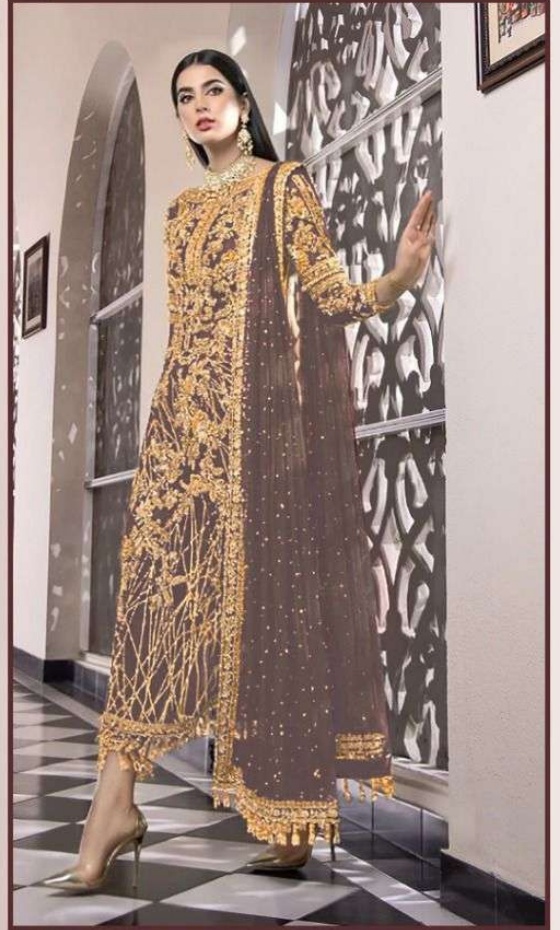

ZARQASH[®]
A BRAND BY **KUTYRA**

Z-2128-A

FEBRIC DETAILS

TOP :- NET WITH EMBROIDERY

**DUPATTA :-NET WITH EMBROIDERY
WTH MOTI WORK**

INNER/BOTTOM :- SANTOON

ZARQASH[®]
A BRAND BY **KUTYRA**

Z-2128-A

FEBRIC DETAILS

TOP :- NET WITH EMBROIDERY

**DUPATTA :-NET WITH EMBROIDERY
WTH MOTI WORK**

INNER/BOTTOM :- SANTOON

ZARQASH

A BRAND BY KUTUB

ZARQASH[®]
A BRAND BY KUTYRA

Z-2128-B

FEBRIC DETAILS

TOP :- NET WITH EMBROIDERY

**DUPATTA :-NET WITH EMBROIDERY
WTH MOTI WORK**

INNER/BOTTOM :- SANTOON

ZARQASH[®]
A BRAND BY KAYSONA

ZARQASH®
A BRAND BY KOTYARA

Z-2128-C

FEBRIC DETAILS

INNER/BOTTOM :- SANTOON

ZARQASH[®]
A BRAND BY KOTYAKA

ZARQASH[®]
A BRAND BY KUTYRA

Z-2128-E

FEBRIC DETAILS

TOP :- NET WITH EMBROIDERY

DUPATTA :-NET WITH EMBROIDERY
WTH MOTI WORK

INNER/BOTTOM :- SANTOON