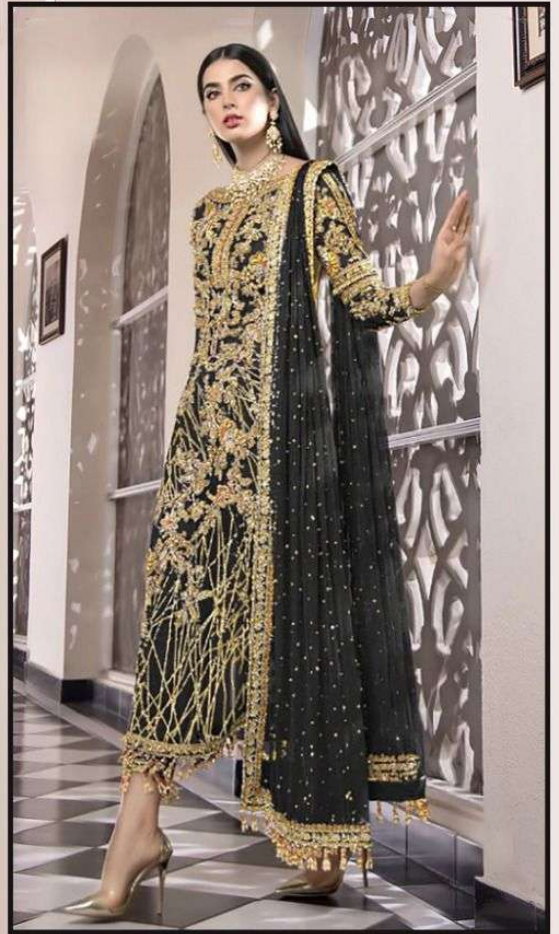

ZARQASH[®]
A BRAND BY **KUTYRA**

Z-2128-A

FEBRIC DETAILS

TOP :- NET WITH EMBROIDERY

**DUPATTA :-NET WITH EMBROIDERY
WTH MOTI WORK**

INNER/BOTTOM :- SANTOON

ZARQASH[®]
A BRAND BY **KUTYRA**

Z-2128-A

FEBRIC DETAILS

TOP :- NET WITH EMBROIDERY

**DUPATTA :-NET WITH EMBROIDERY
WTH MOTI WORK**

INNER/BOTTOM :- SANTOON

ZARQASH

A BRAND BY KUTUB

ZARQASH[®]
A BRAND BY KUTYRA

Z-2128-B

FEBRIC DETAILS

TOP :- NET WITH EMBROIDERY

**DUPATTA :-NET WITH EMBROIDERY
WTH MOTI WORK**

INNER/BOTTOM :- SANTOON

ZARQASH[®]
A BRAND BY KAYSONA

ZARQASH®
A BRAND BY KOTYARA

Z-2128-C

FEBRIC DETAILS