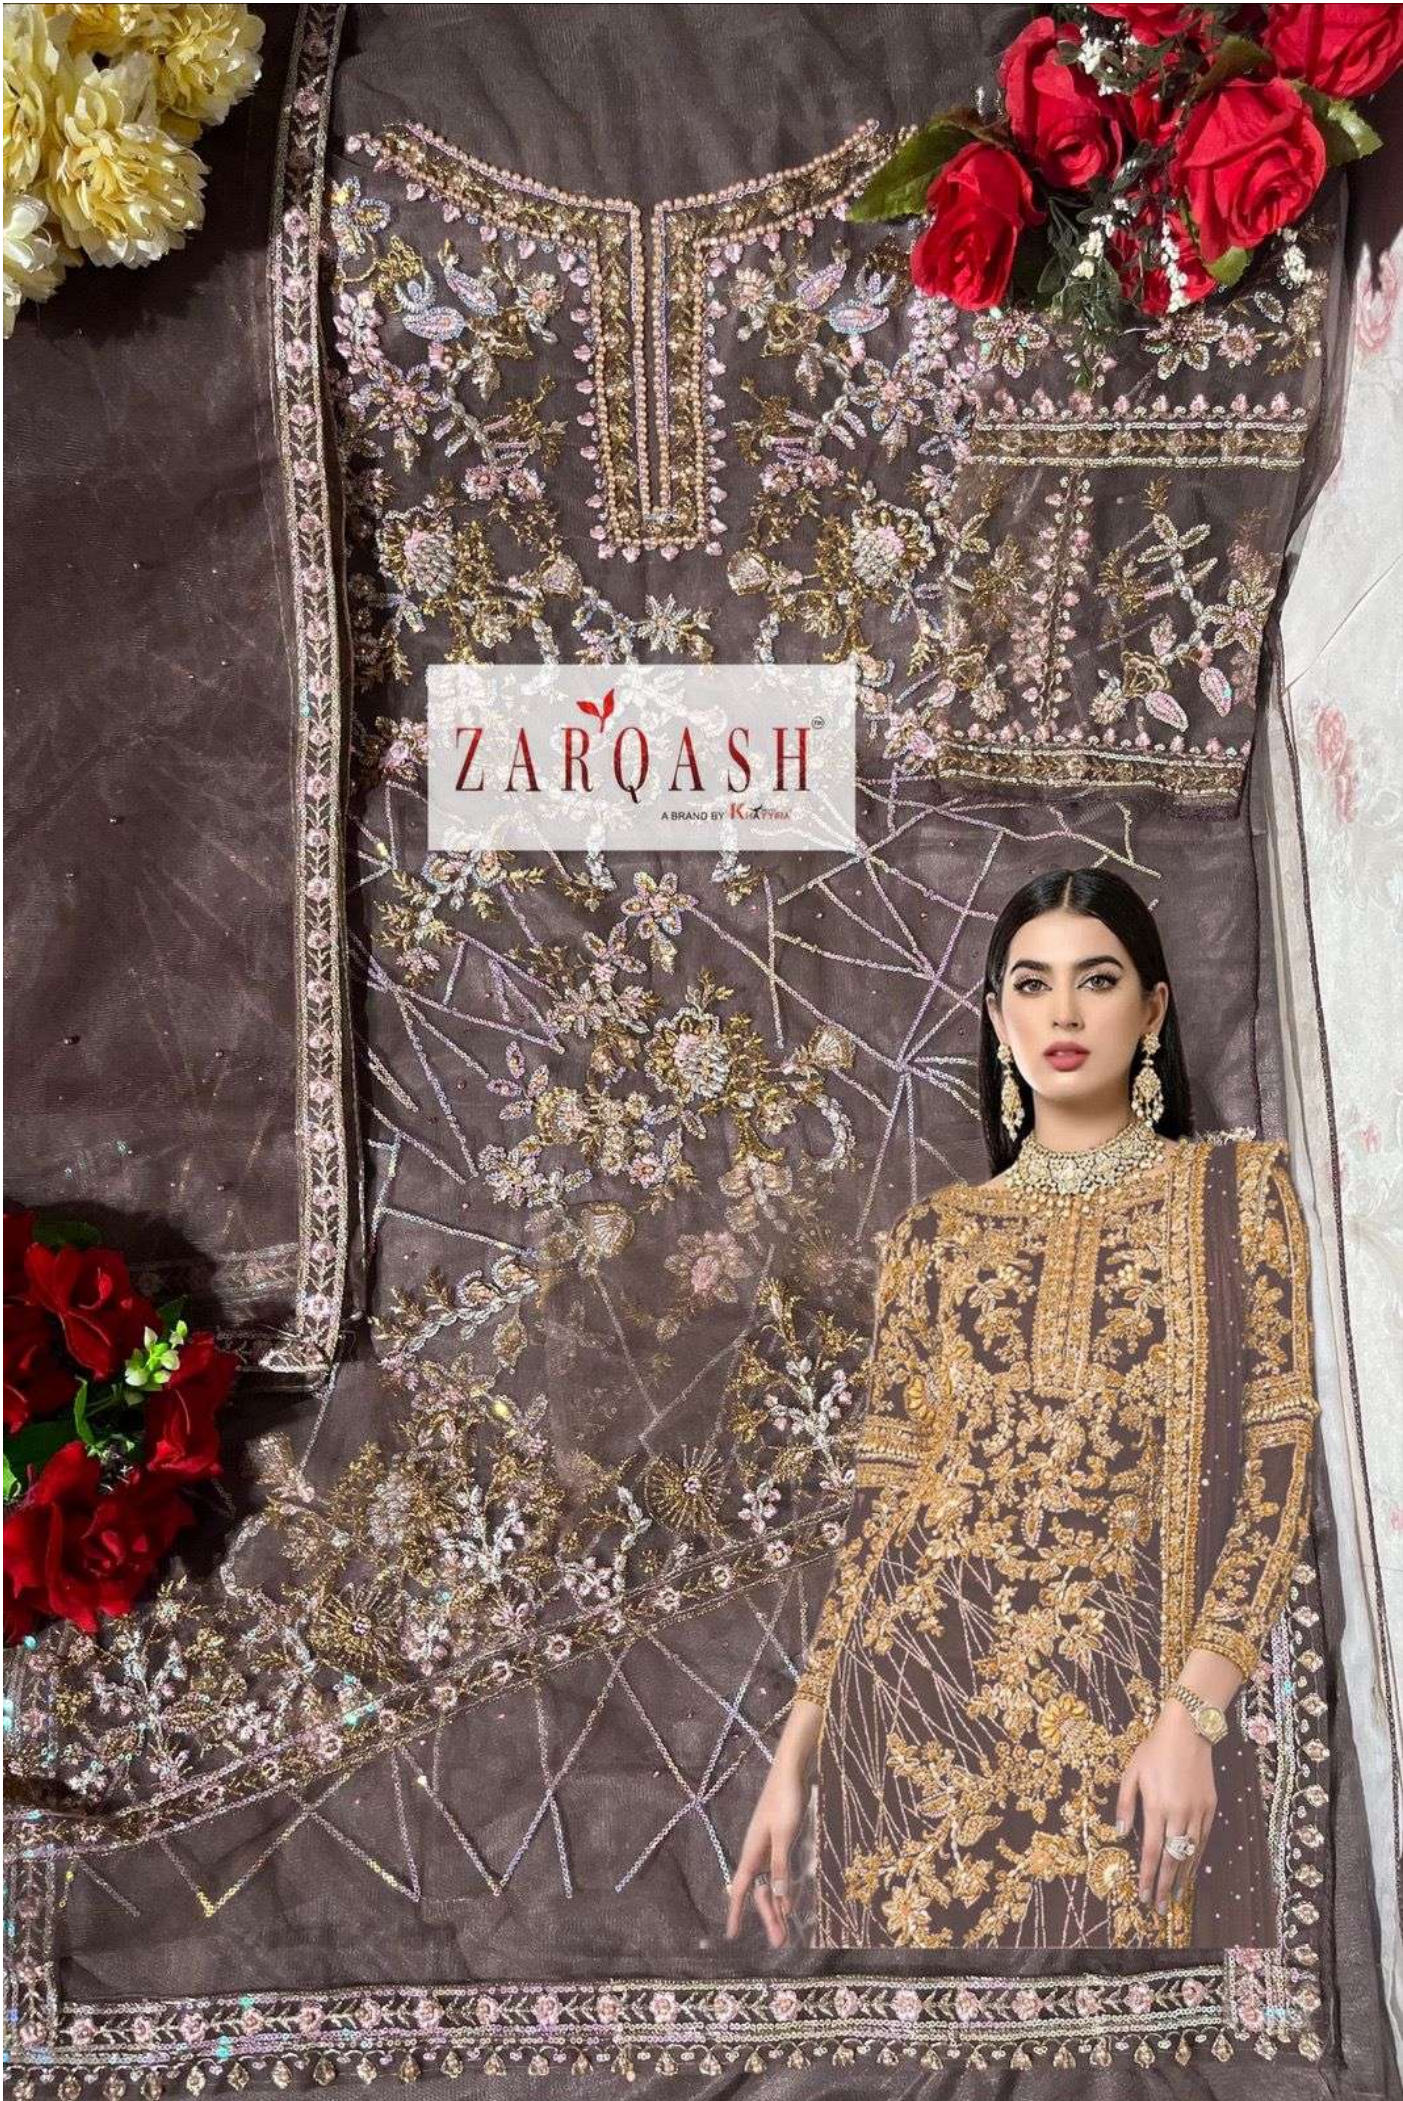

ZARQASH®
A BRAND BY KAYEEN