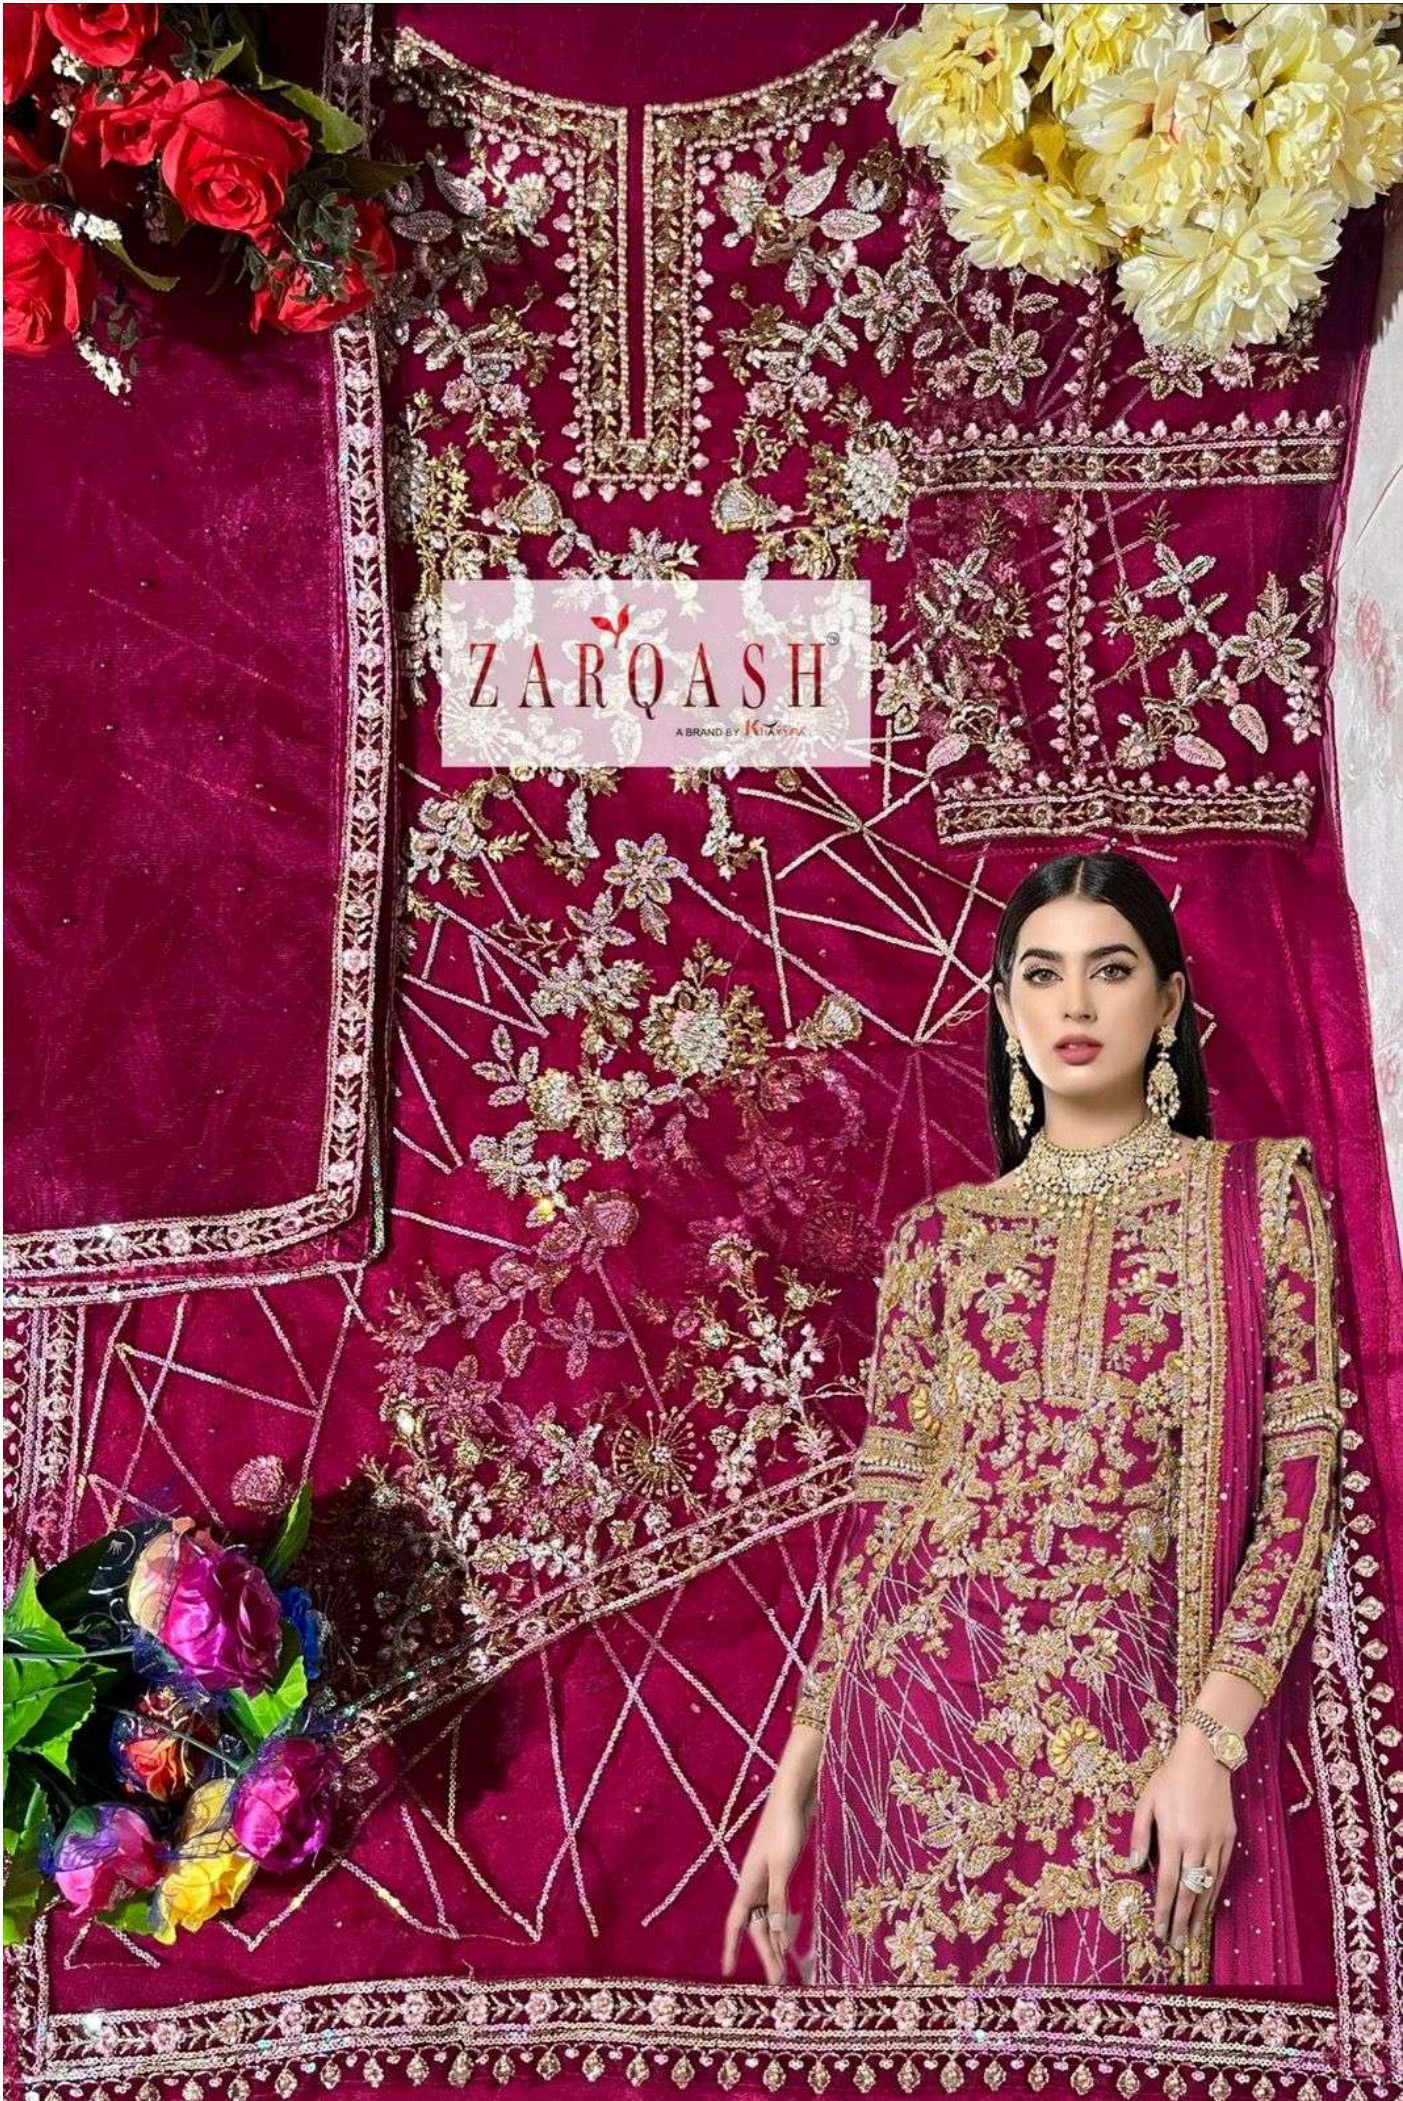

ZARQASH[®]
A BRAND BY **KUTYRA**

Z-2128-A

FEBRIC DETAILS

TOP :- NET WITH EMBROIDERY

**DUPATTA :-NET WITH EMBROIDERY
WTH MOTI WORK**

INNER/BOTTOM :- SANTOON

ZARQASH[®]
A BRAND BY **KUTYRA**

Z-2128-A

FEBRIC DETAILS

TOP :- NET WITH EMBROIDERY

**DUPATTA :-NET WITH EMBROIDERY
WTH MOTI WORK**

INNER/BOTTOM :- SANTOON

ZARQASH

A BRAND BY KUTUB

ZARQASH[®]
A BRAND BY KUTYRA

Z-2128-B

FEBRIC DETAILS

TOP :- NET WITH EMBROIDERY

**DUPATTA :-NET WITH EMBROIDERY
WTH MOTI WORK**

INNER/BOTTOM :- SANTOON

ZARQASH[®]
A BRAND BY KAYSONA

ZARQASH®
A BRAND BY KOTYARA

Z-2128-C

FEBRIC DETAILS

TOP :- NET WITH EMBROIDERY

DUPATTA :-NET WITH EMBROIDERY
WTH MOTI WORK

INNER/BOTTOM :- SANTOON

ZARQASH[®]
A BRAND BY **KUTYRA**

Z-2128-D

FEBRIC DETAILS

TOP :- NET WITH EMBROIDERY

**DUPATTA :-NET WITH EMBROIDERY
WTH MOTI WORK**