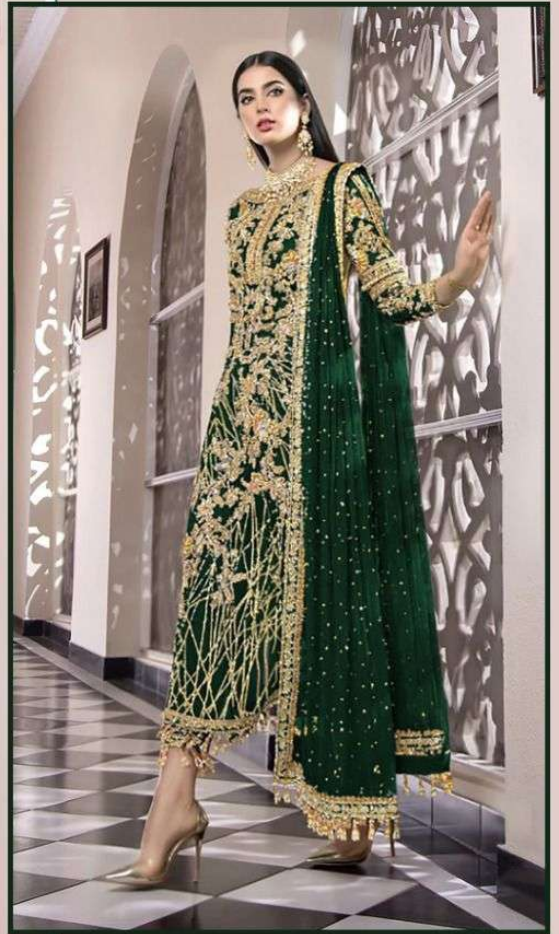

ZARQASH[®]
A BRAND BY **KUTYRA**

Z-2128-A

FEBRIC DETAILS

TOP :- NET WITH EMBROIDERY

**DUPATTA :-NET WITH EMBROIDERY
WTH MOTI WORK**

INNER/BOTTOM :- SANTOON

ZARQASH[®]
A BRAND BY **KUTYRA**

Z-2128-A

FEBRIC DETAILS

TOP :- NET WITH EMBROIDERY

**DUPATTA :-NET WITH EMBROIDERY
WTH MOTI WORK**

INNER/BOTTOM :- SANTOON

ZARQASH

A BRAND BY KUTUB

ZARQASH[®]
A BRAND BY KUTYRA

Z-2128-B

FEBRIC DETAILS

TOP :- NET WITH EMBROIDERY

**DUPATTA :-NET WITH EMBROIDERY
WTH MOTI WORK**

INNER/BOTTOM :- SANTOON

ZARQASH[®]
A BRAND BY KAYSONA

ZARQASH®
A BRAND BY KOTYARA

Z-2128-C

FEBRIC DETAILS

TOP :- NET WITH EMBROIDERY

DUPATTA :-NET WITH EMBROIDERY
WTH MOTI WORK

INNER/BOTTOM :- SANTOON

ZARQASH[®]
A BRAND BY **KUTYRA**

Z-2128-D

FEBRIC DETAILS

TOP :- NET WITH EMBROIDERY

**DUPATTA :-NET WITH EMBROIDERY
WTH MOTI WORK**