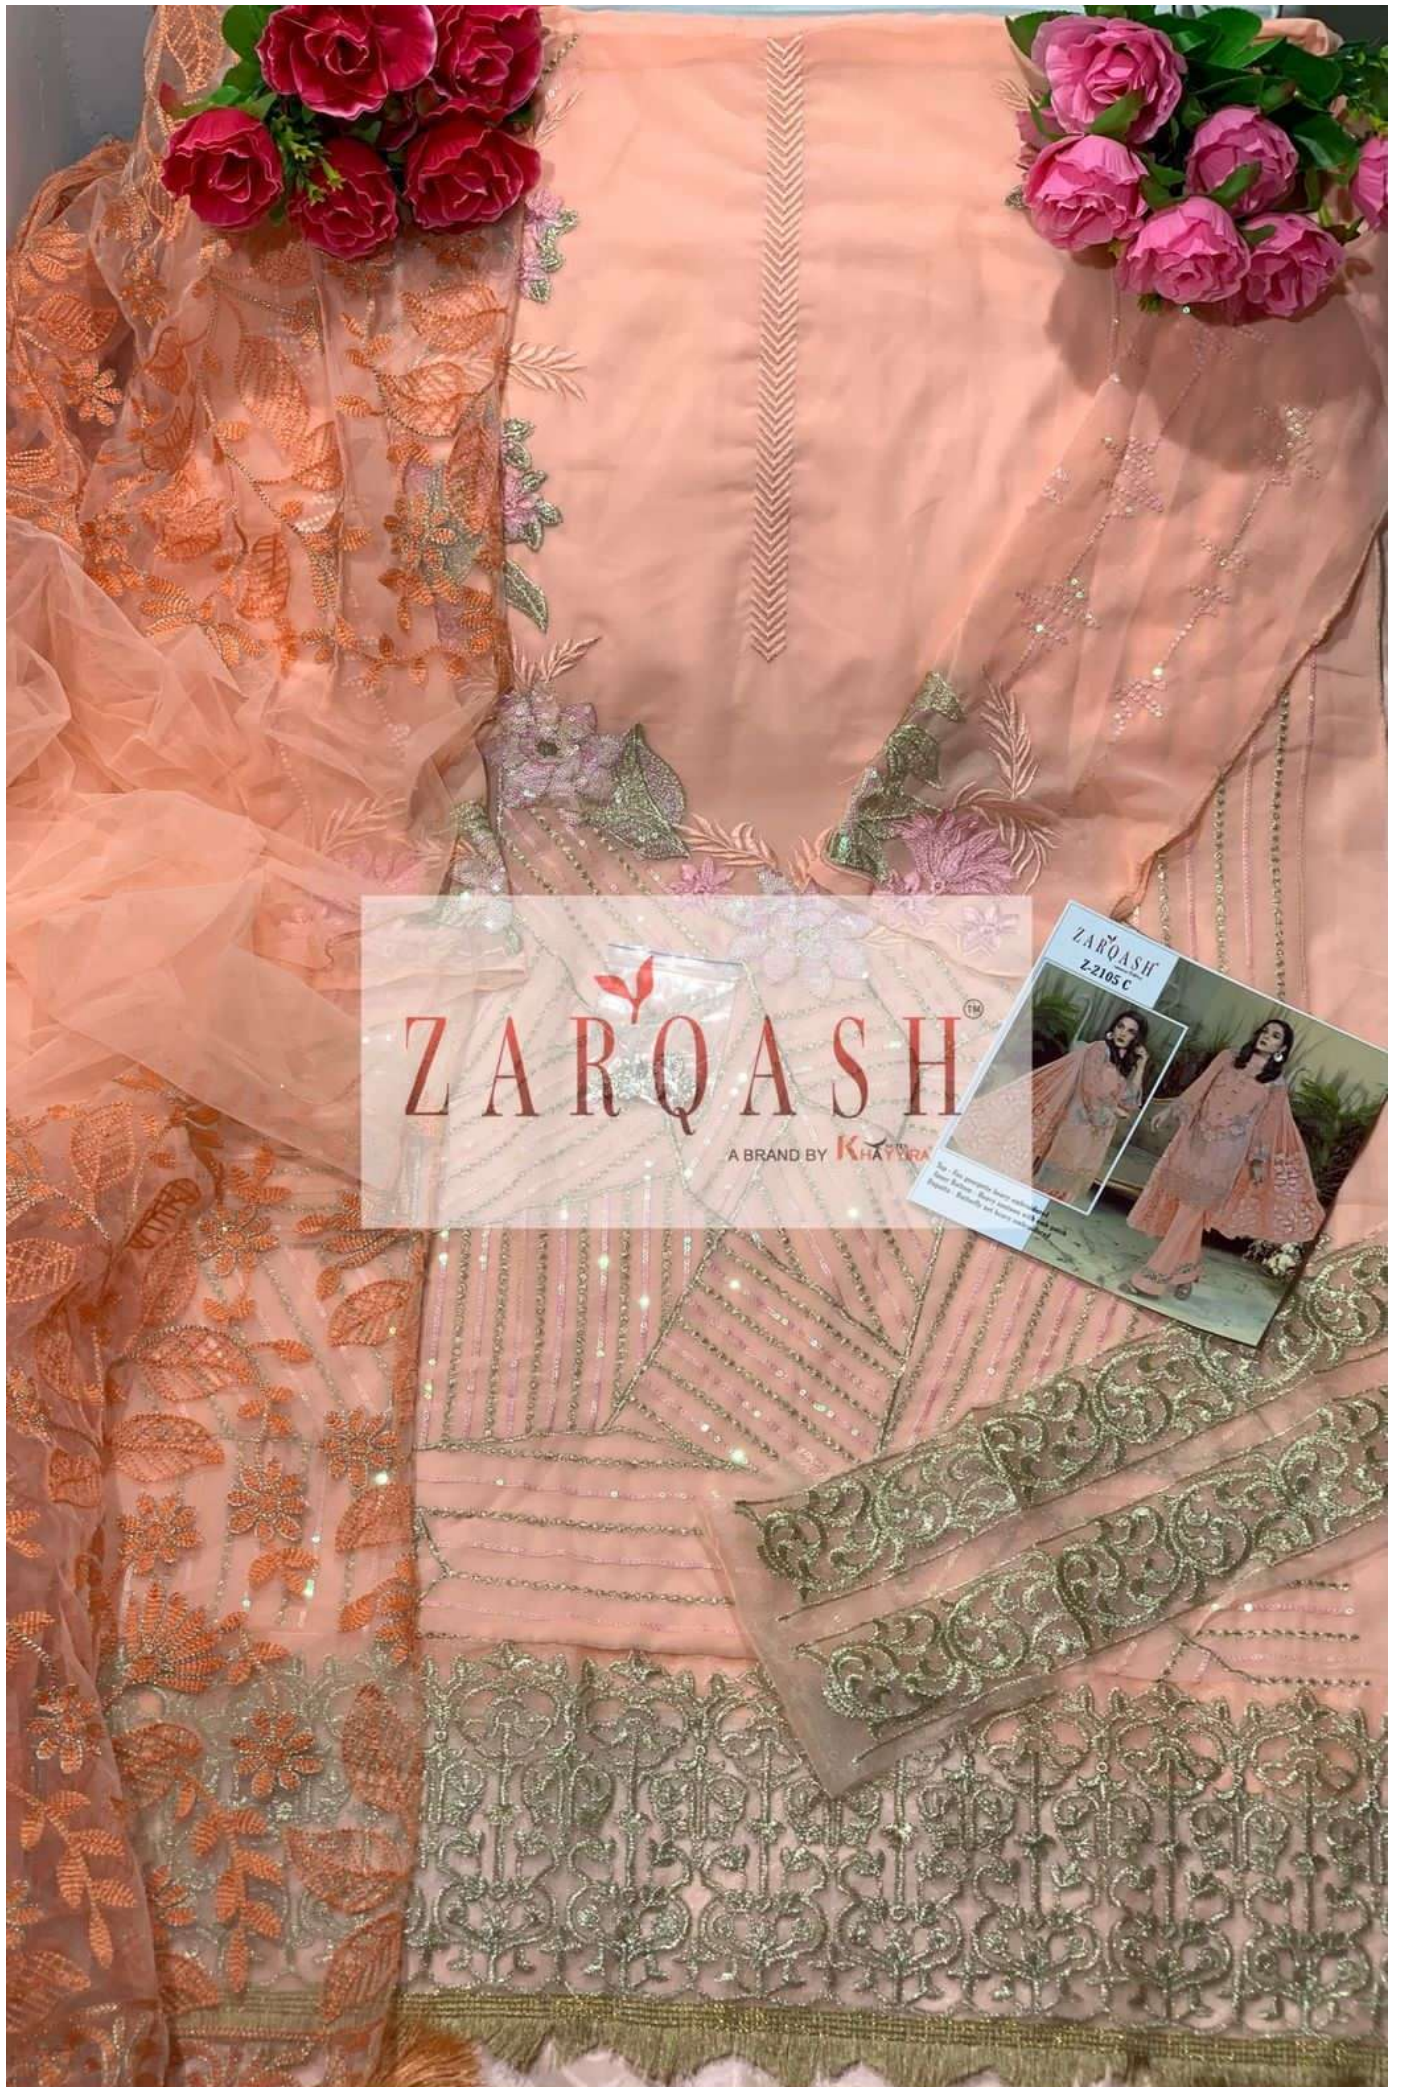

ZARQASH^{TM}

A BRAND BY KHAAYIRA