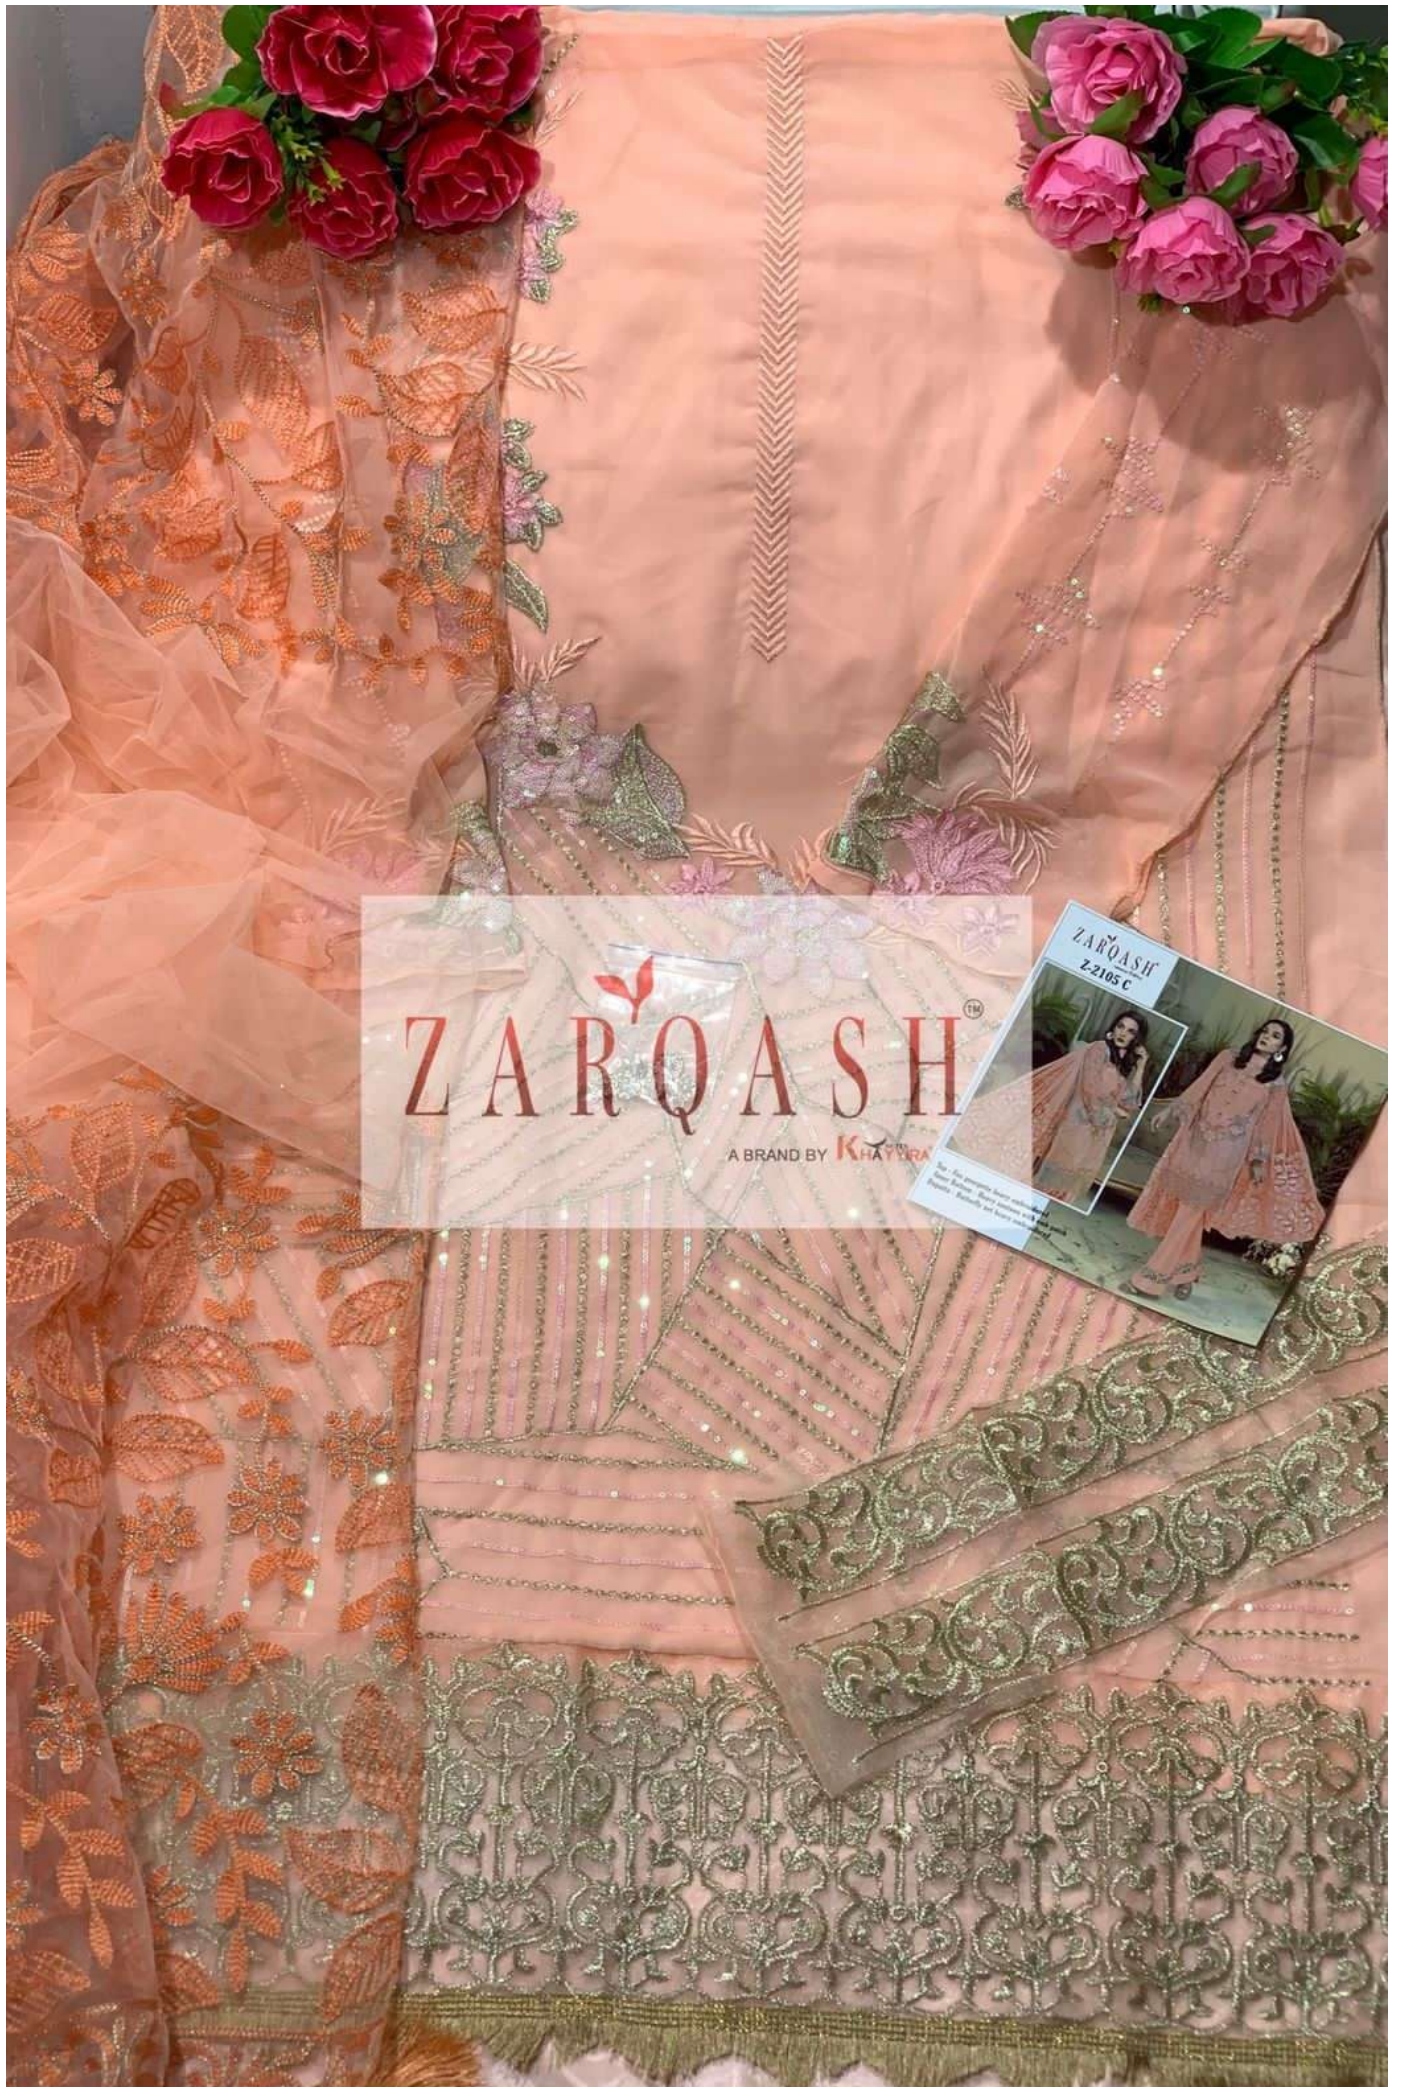

ZARQASH™

A BRAND BY KHAAYIRA