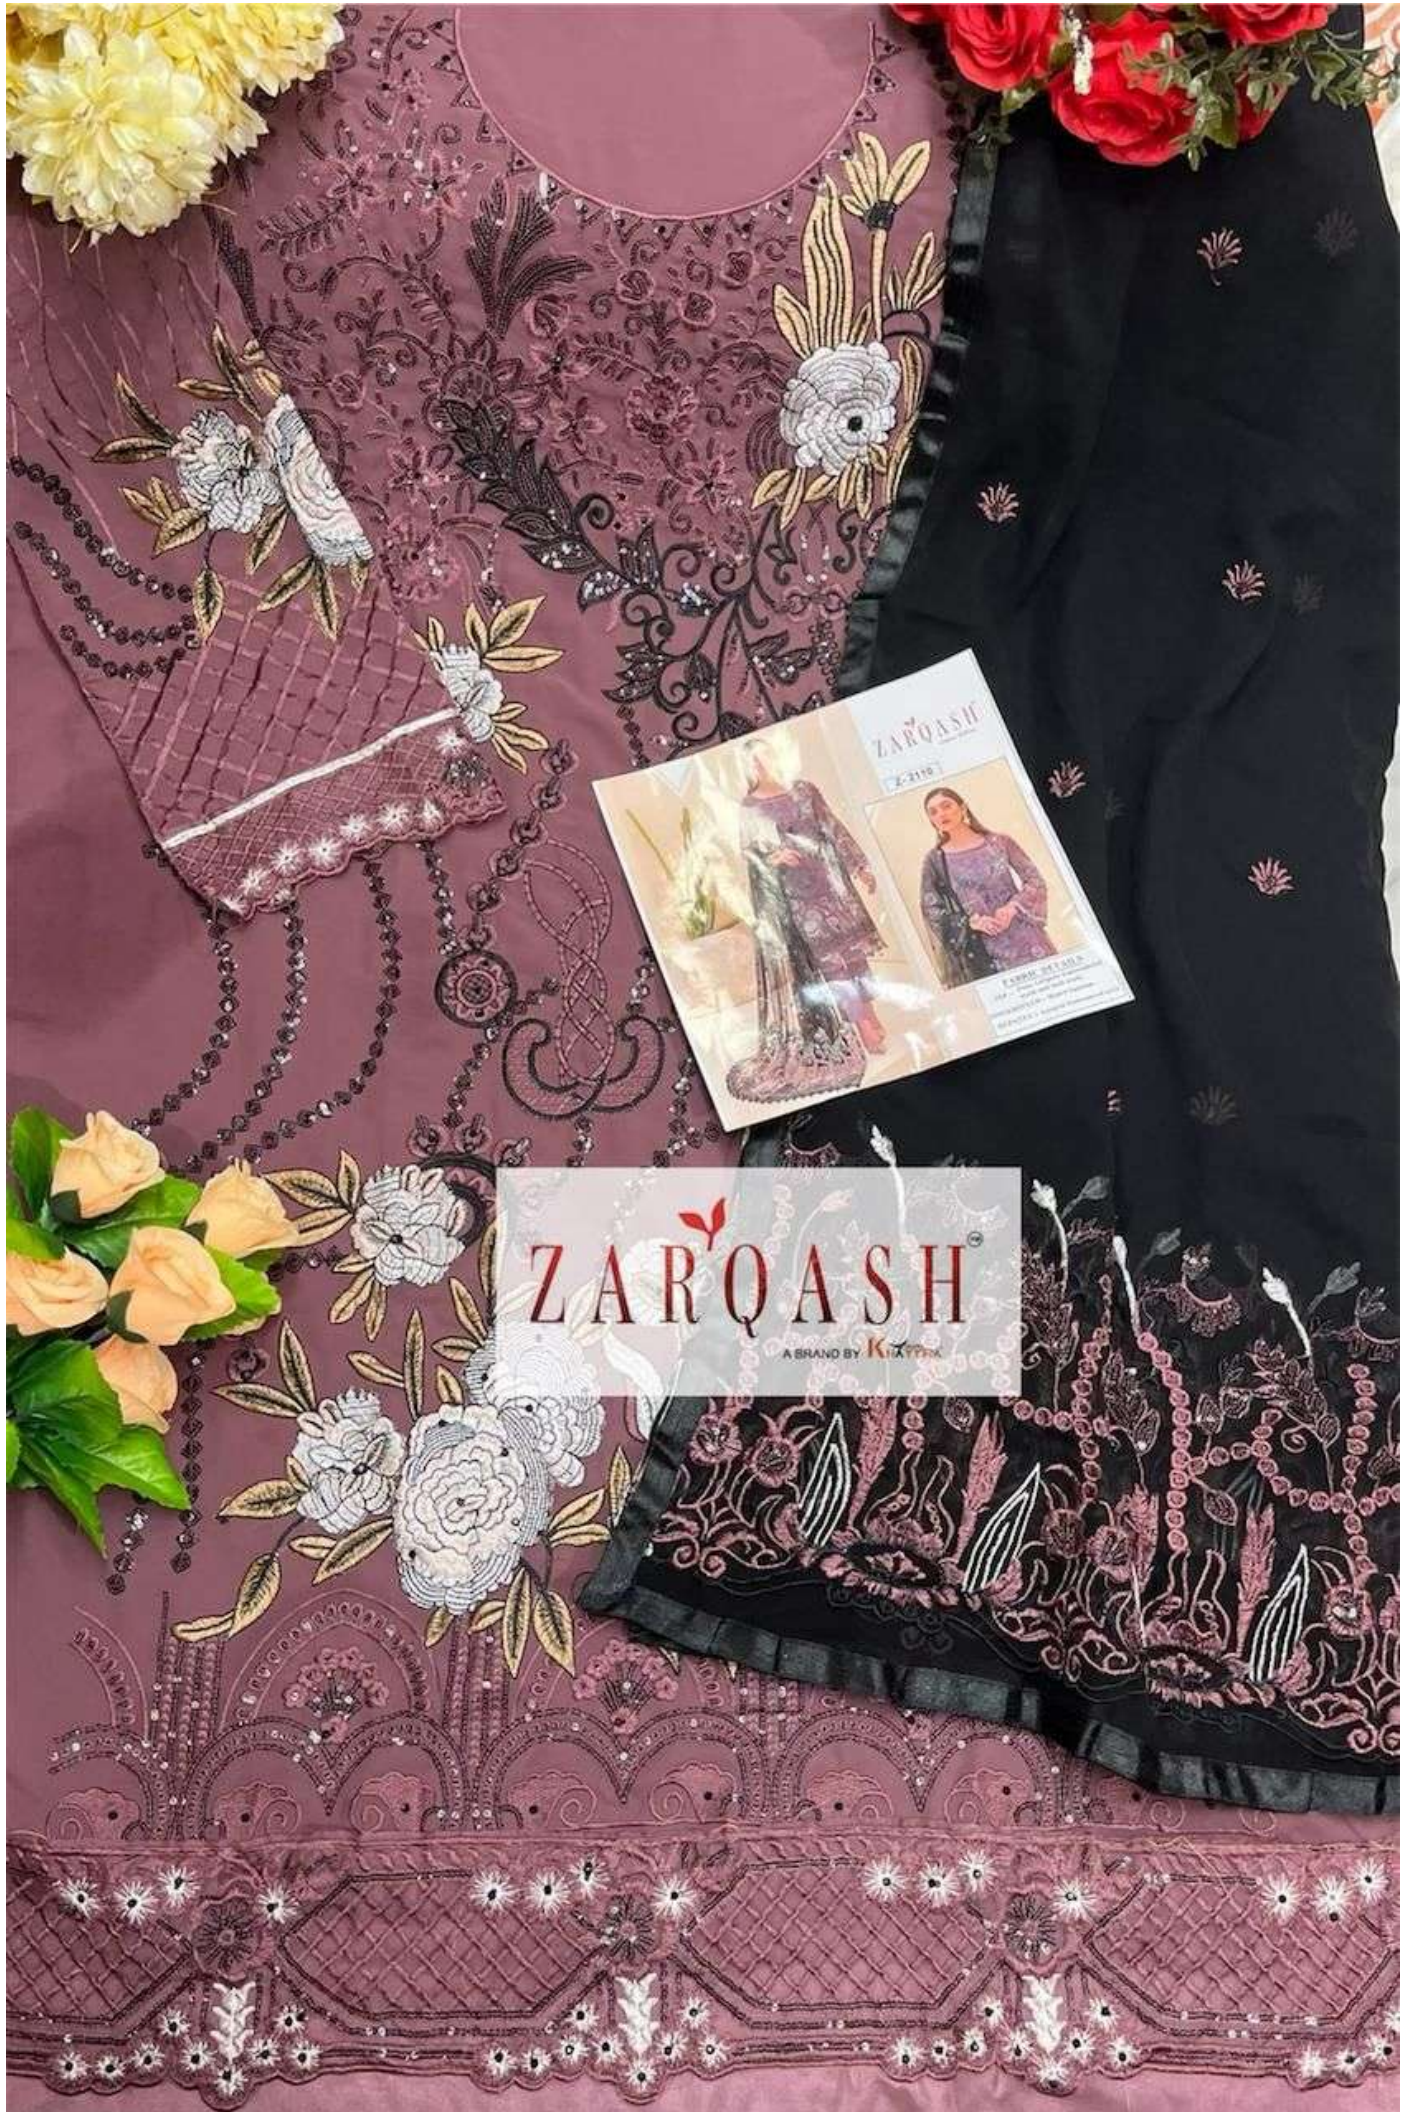

ZARQASH<sup>®</sup>  
A BRAND BY KATYU<sup>™</sup>

**RAMSHA-2110**

ZARQASH®  
A BRAND BY KATY™

**RAMSHA-2110**

**ZARQASH**<sup>™</sup>  
A BRAND BY **KAYEKA**

**Z- 2110-A**

**FABRIC DETAILS**

**TOP :- Foux Gorgette Embroidered work and moti work.**

**INNER/BOTTAM :- Heavy Santoon.**

**DUPATTA :- Gorgette Embroidered work.**

**ZARQASH**  
A BRAND BY KHAZINA

**ZARQASH**<sup>™</sup>  
A BRAND BY **KAYEKA**

**Z- 2110-B**

**FABRIC DETAILS**

**TOP :- Foux Gorgette Embroidered work and moti work.**

**INNER/BOTTAM :- Heavy Santoon.**

**DUPATTA :- Gorgette Embroidered work.**

**ZARQASH**  
A BRAND BY KIZMET

**ZARQASH**<sup>™</sup>  
A BRAND BY **KAYEKA**

**Z- 2110-C**

**FABRIC DETAILS**

**TOP :- Foux Gorgette Embroidered work and moti work.**

**INNER/BOTTAM :- Heavy Santoon.**

**DUPATTA :- Gorgette Embroidered work.**

**ZARQASH**  
A BRAND BY KOTYIA

Z-2110A

Z-2110-B

Z-2110-C

**FABRIC DETAILS**

TOP :- Foux Gorgette Embroidered work and moti work.  
INNER/BOTTOM :- Heavy Santoon.  
DUPATTA :- Gorgette Embroidered work.