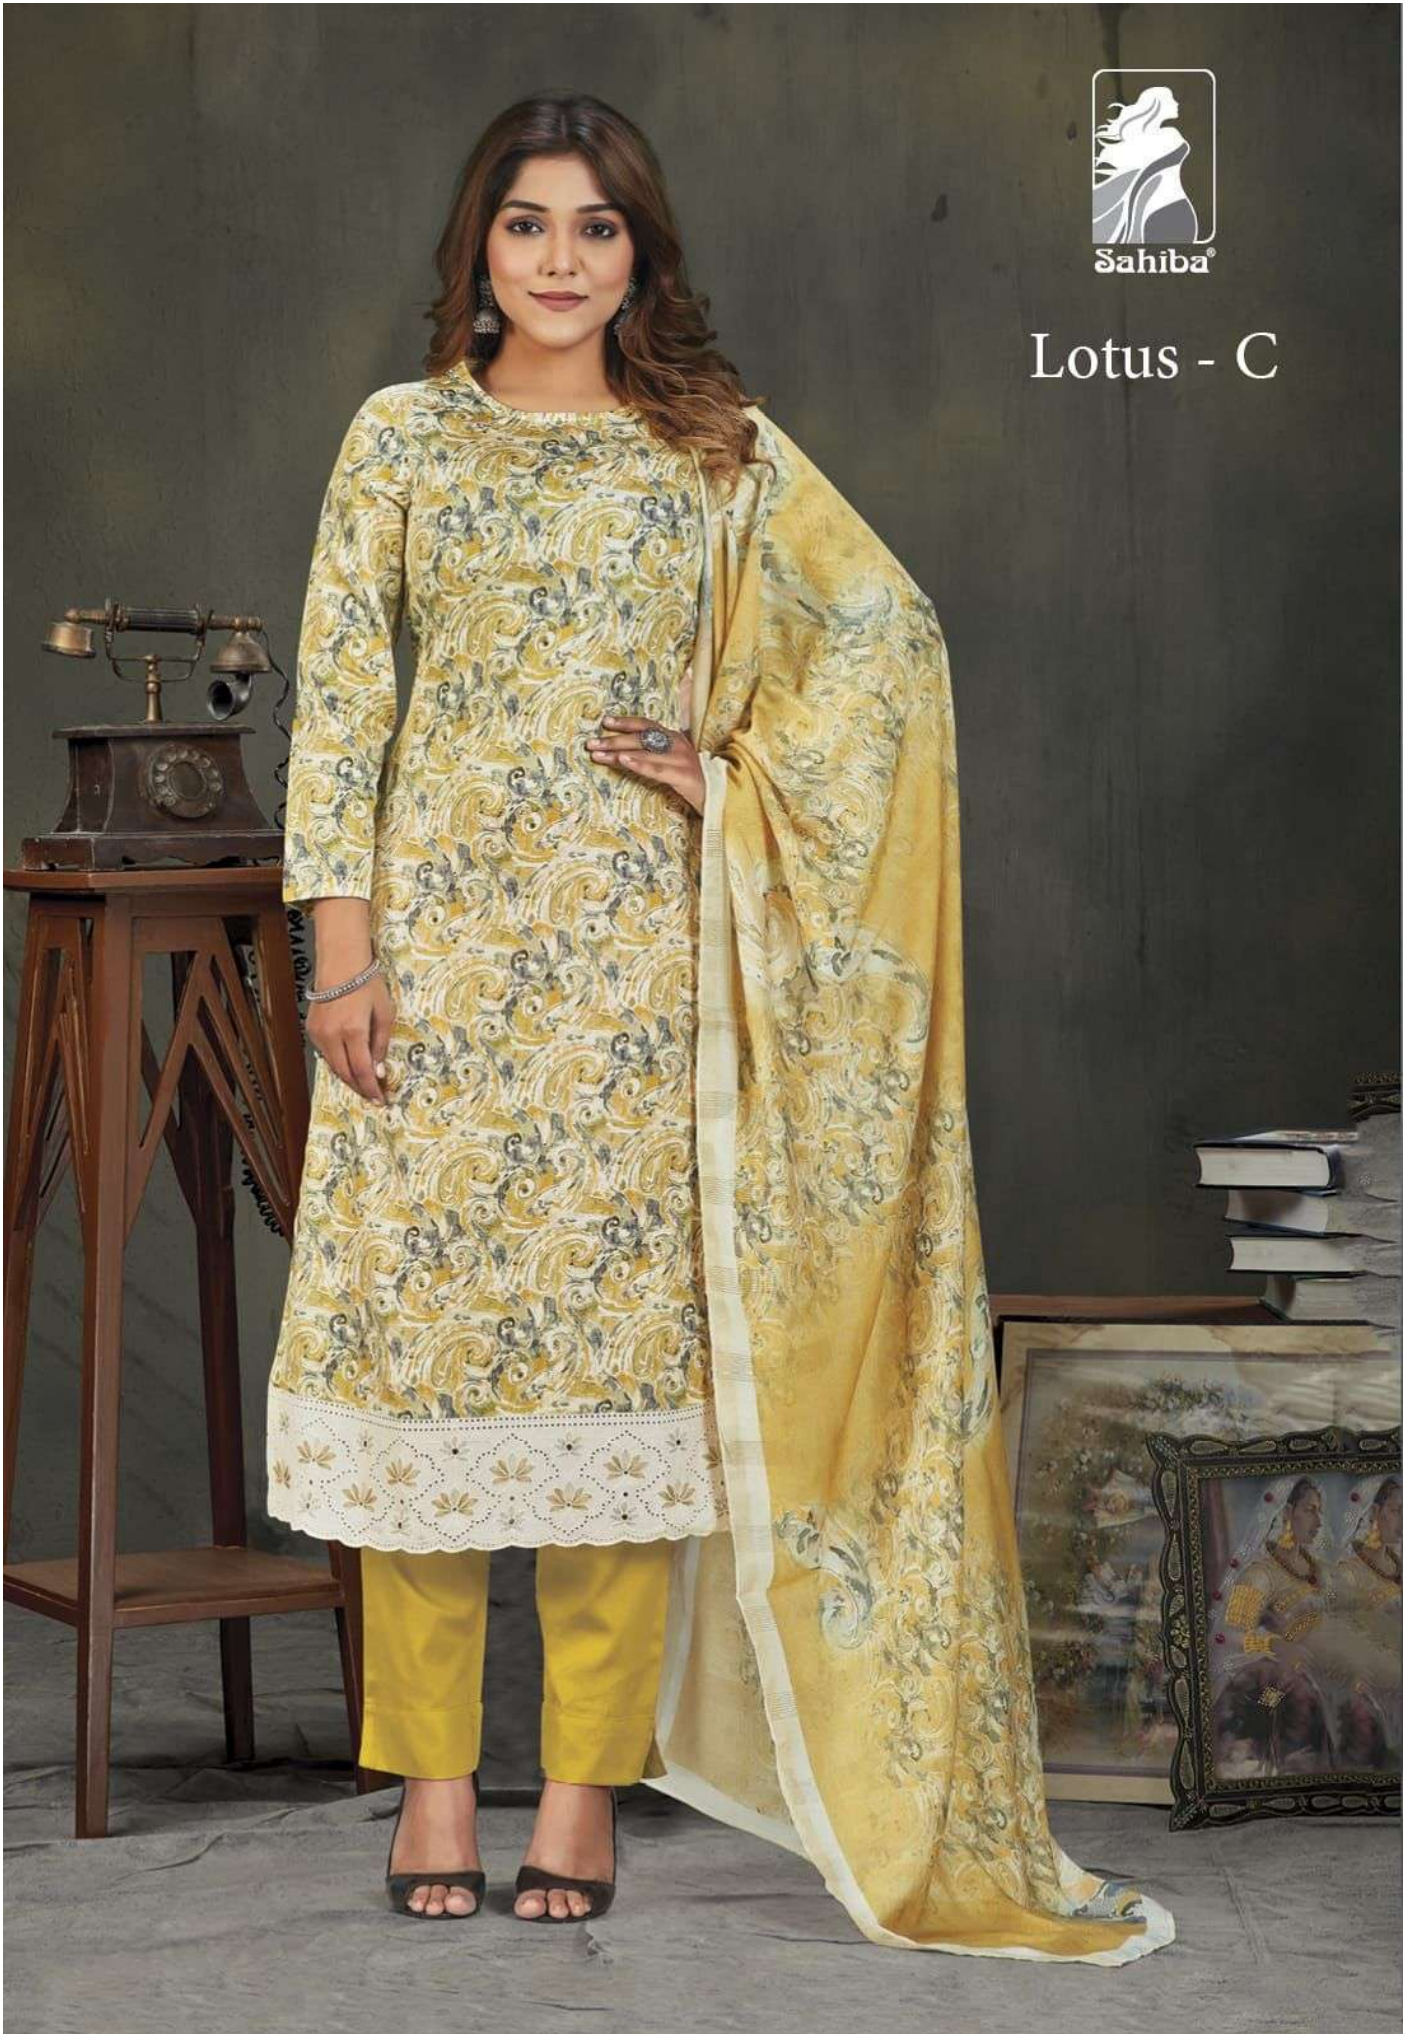

Lotus - D

Lotus - D

Lotus - B

Lotus - A

Lotus - C

RATE LIST

H S N CODE - 520851

DESCRIPTION

TOP - COTTON SATIN DIGITAL PRINT WITH
DAMAN EMBROIDERY WITH HAND WORK & THREADLE WORK
BOTTOM - COTTON SATIN
DUPATTA - CHECKS JARI DUPATTA DIGITAL PRINTED

{ RATE }
{ RS, 1595/- }

LOTUS

TOTAL SUITS = 04 TOTAL AMOUNT - 6380/- AVG. RATE - 1595/-

LOTUS