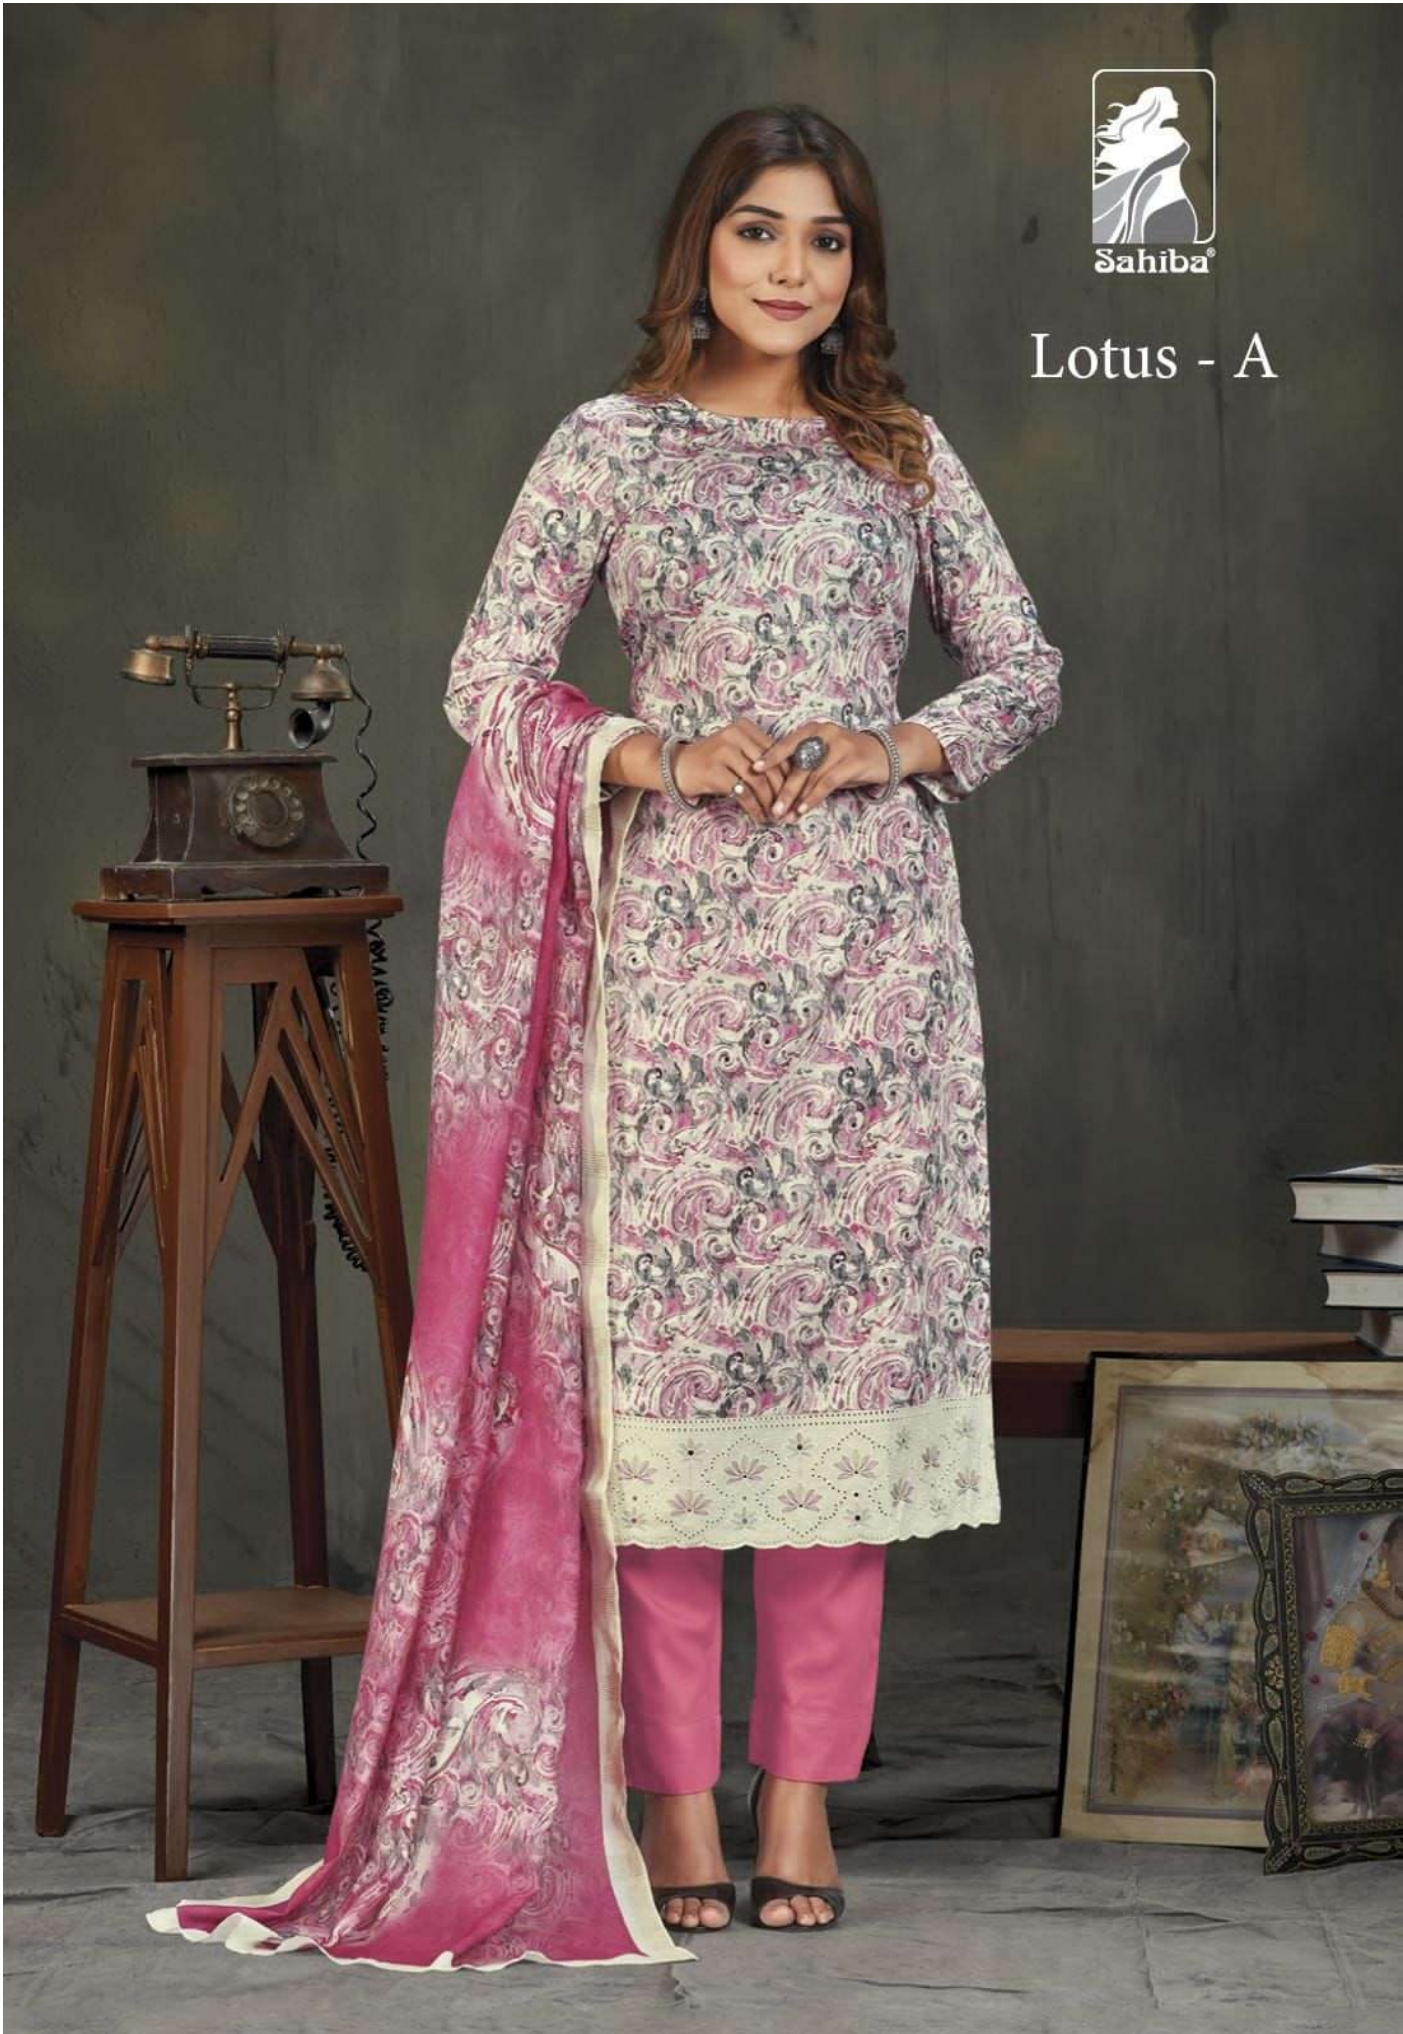

Lotus - D

Lotus - D

Lotus - B

Lotus - A

Lotus - C

RATE LIST

H S N CODE - 520851

DESCRIPTION

TOP - COTTON SATIN DIGITAL PRINT WITH
DAMAN EMBROIDERY WITH HAND WORK & THREADLE WORK
BOTTOM - COTTON SATIN
DUPATTA - CHECKS JARI DUPATTA DIGITAL PRINTED

{ RATE }
{ RS, 1595/- }

LOTUS

TOTAL SUITS = 04 TOTAL AMOUNT - 6380/- AVG. RATE - 1595/-

LOTUS