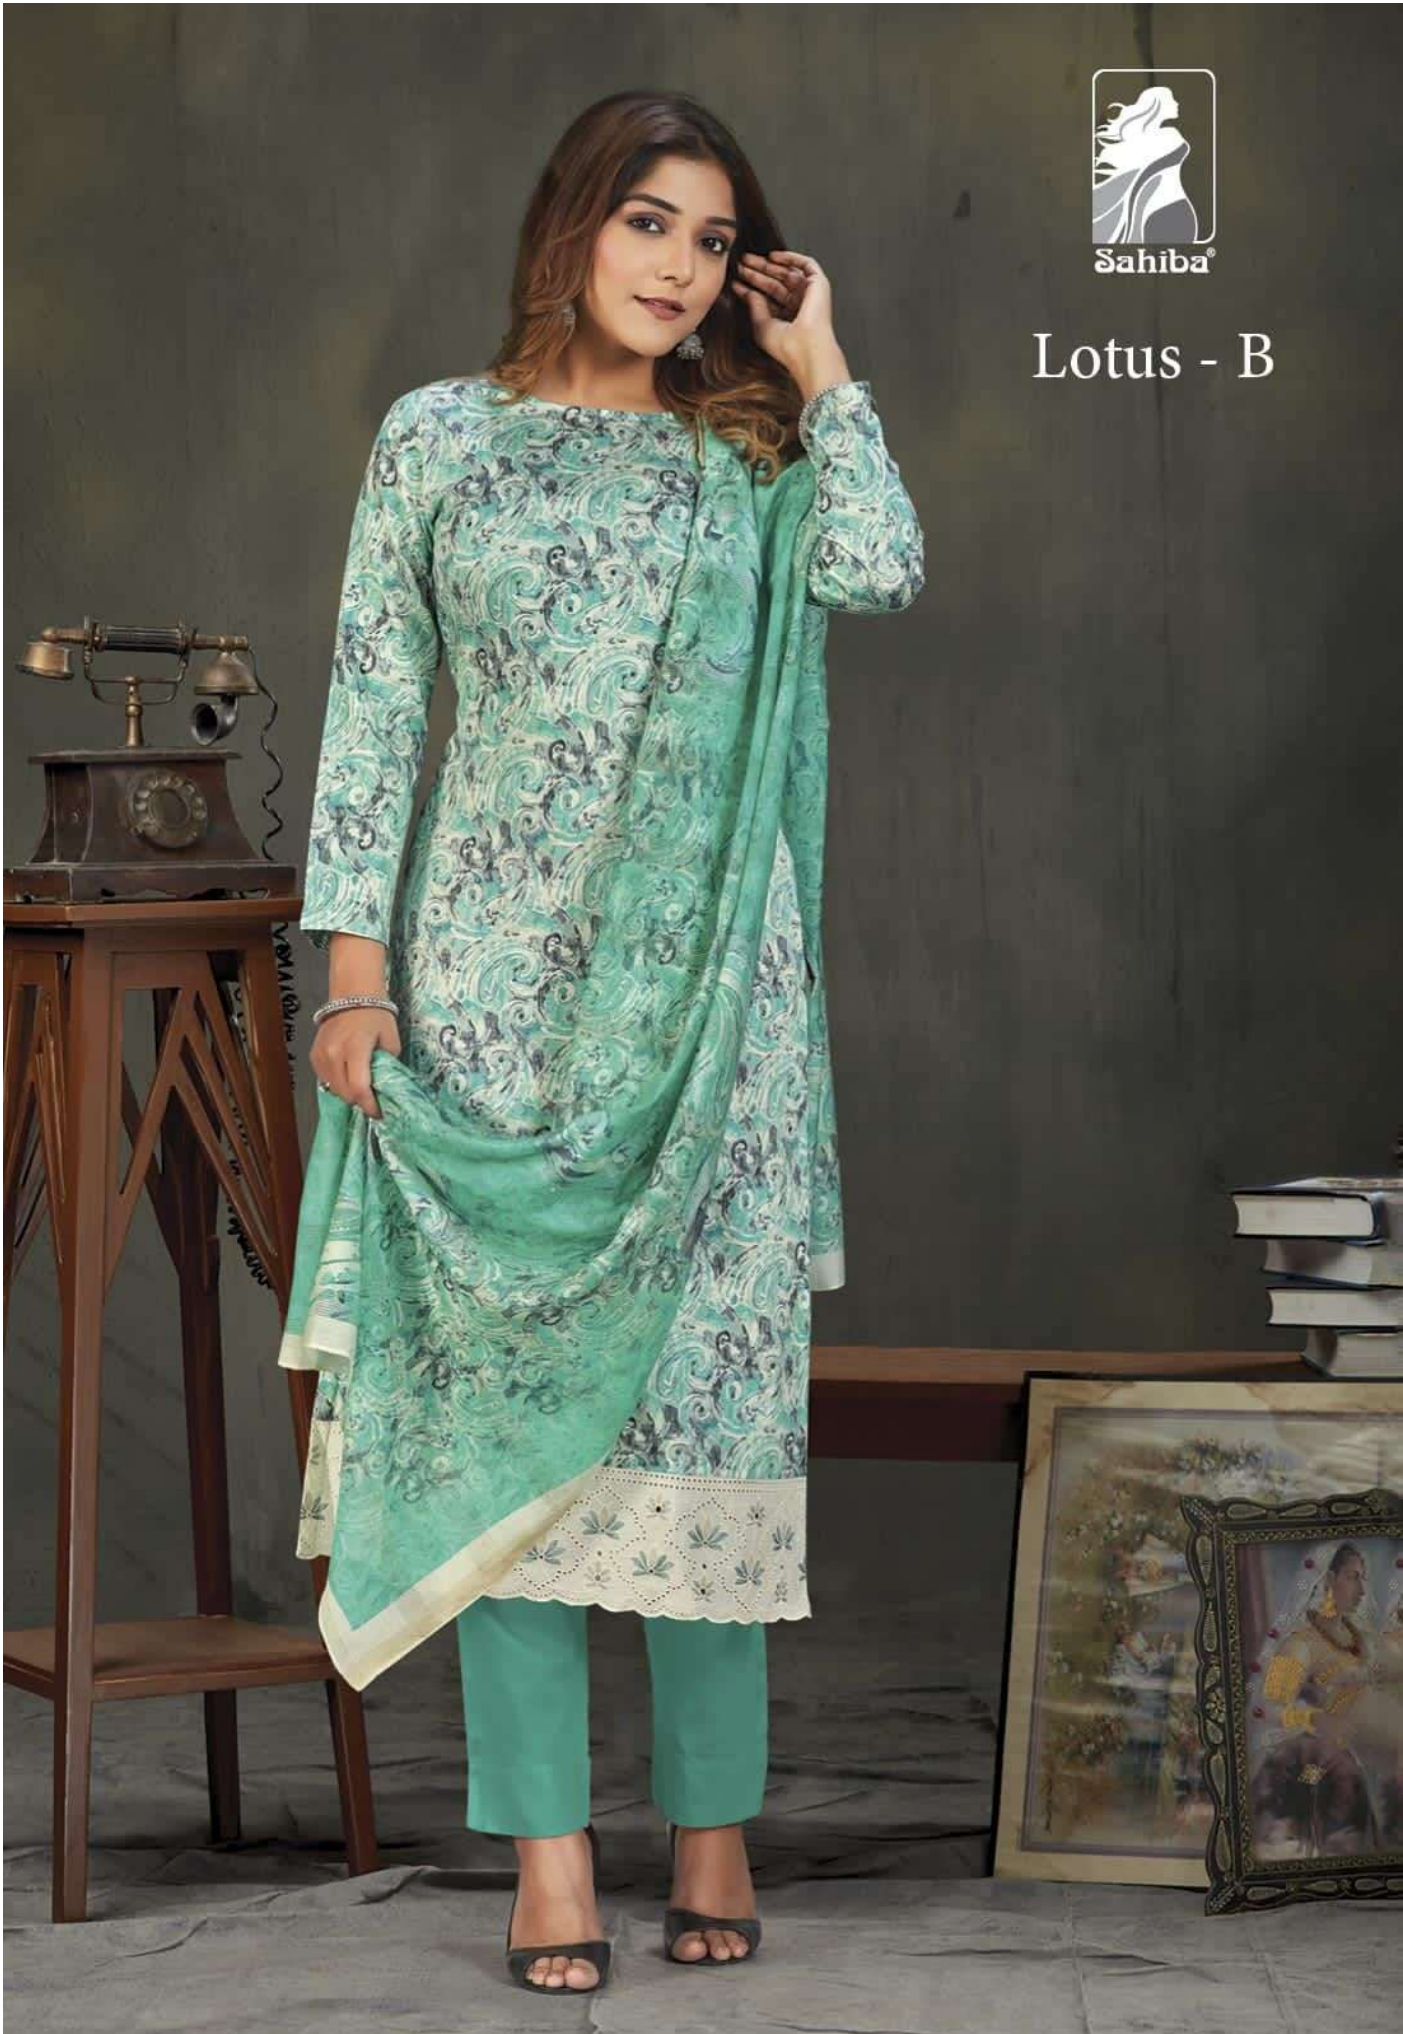

Lotus - D

Lotus - D

Lotus - B

Lotus - A

Lotus - C

RATE LIST

H S N CODE - 520851

DESCRIPTION

TOP - COTTON SATIN DIGITAL PRINT WITH
DAMAN EMBROIDERY WITH HAND WORK & THREADLE WORK
BOTTOM - COTTON SATIN
DUPATTA - CHECKS JARI DUPATTA DIGITAL PRINTED

{ RATE }
{ RS, 1595/- }

LOTUS

TOTAL SUITS = 04 TOTAL AMOUNT - 6380/- AVG. RATE - 1595/-

LOTUS