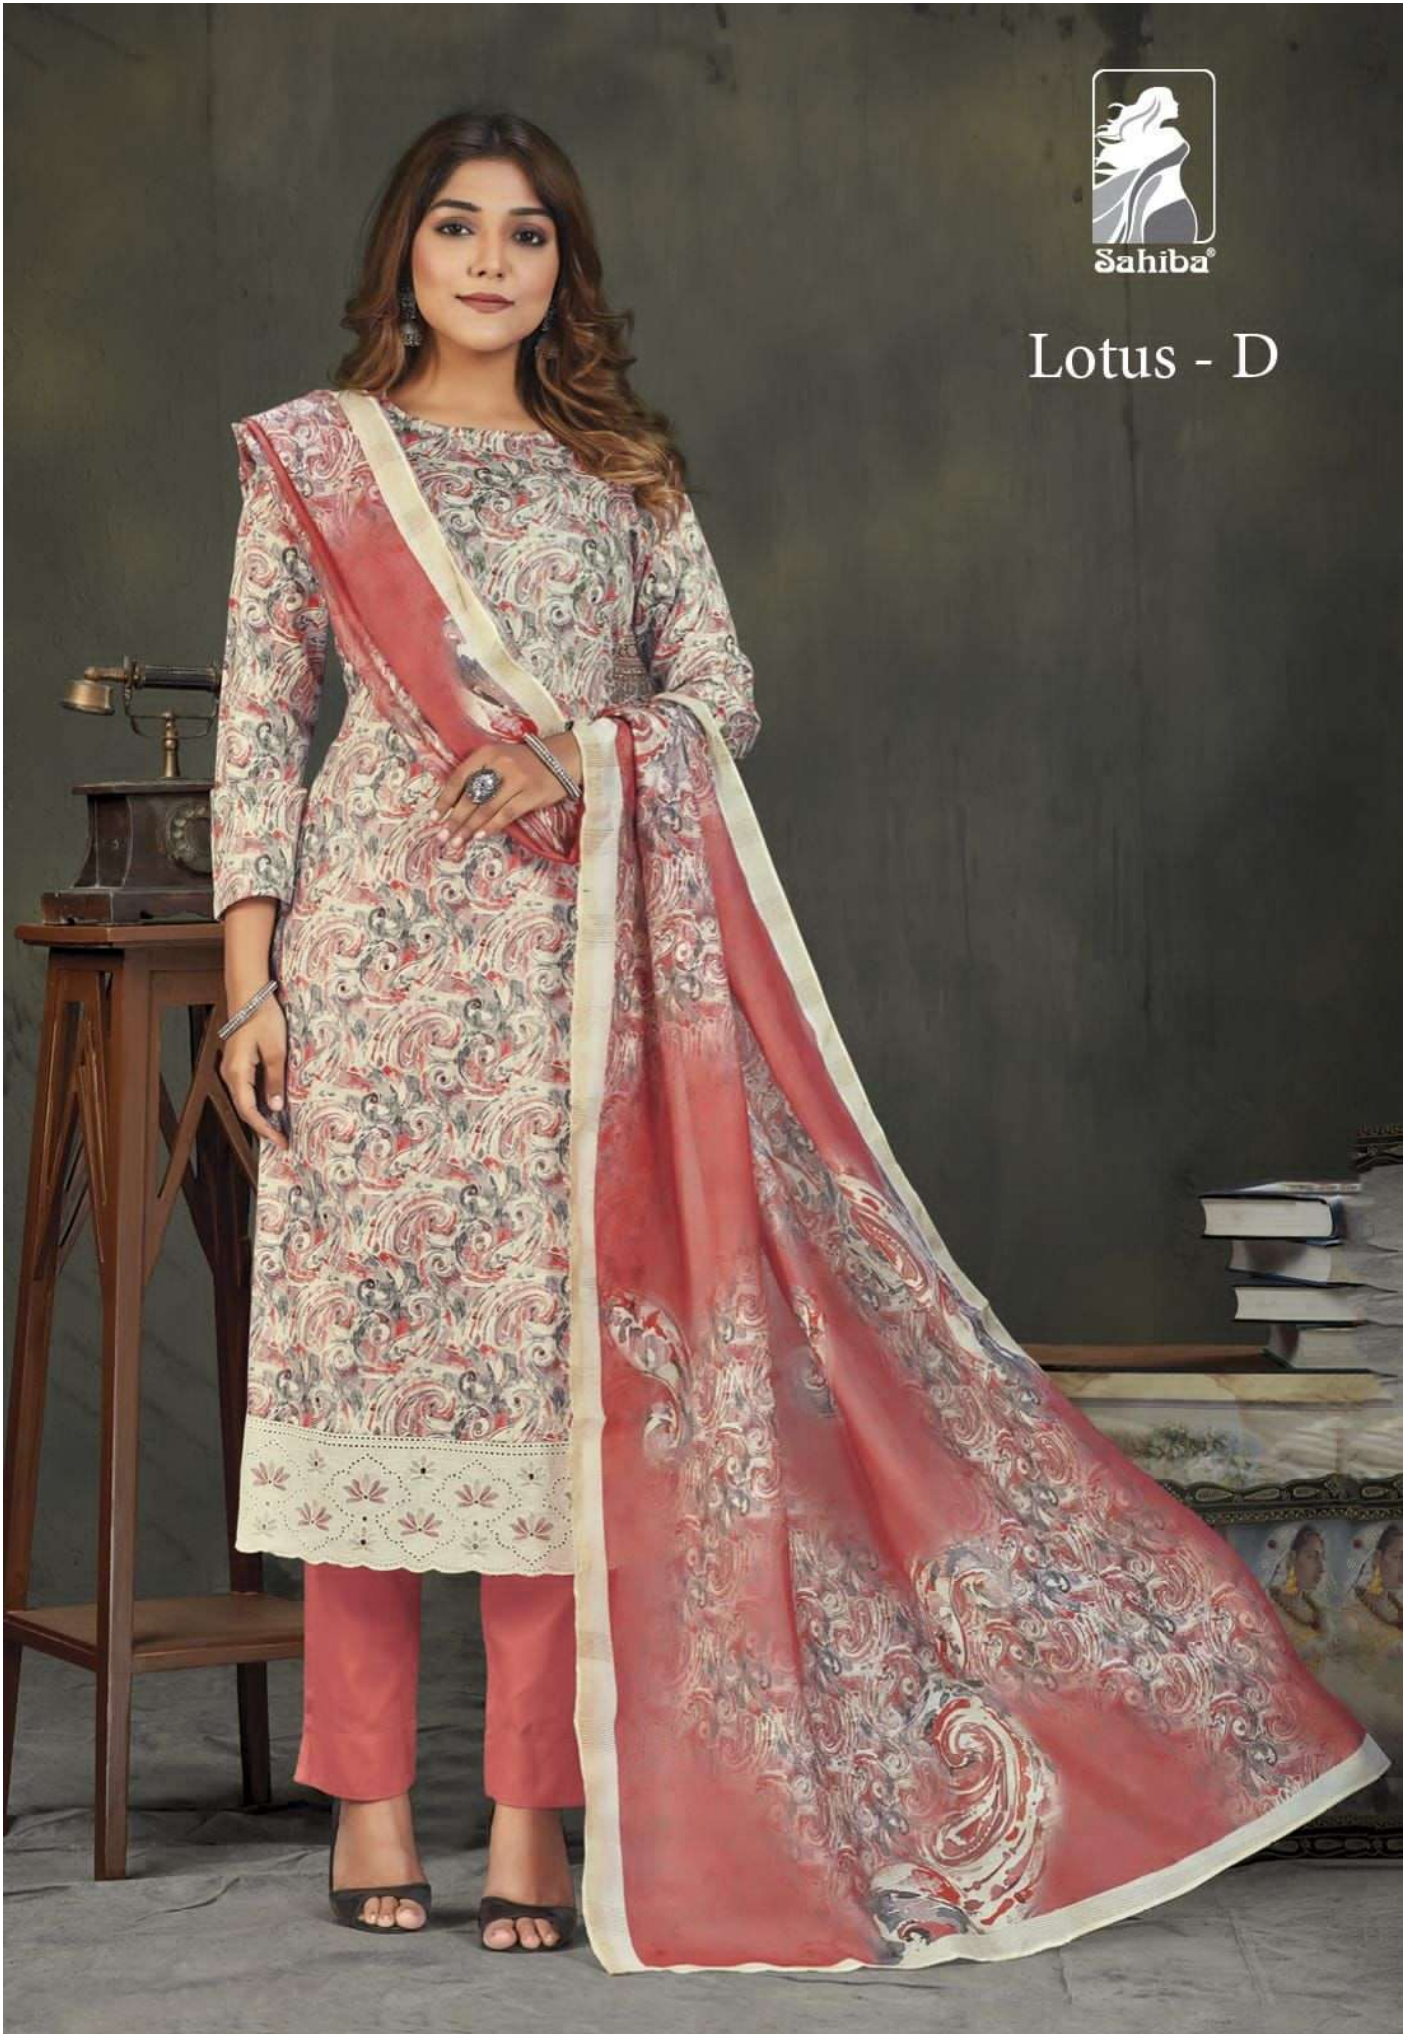

Lotus - D

Lotus - D

Lotus - B

Lotus - A

Lotus - C

RATE LIST

H S N CODE - 520851

DESCRIPTION

TOP - COTTON SATIN DIGITAL PRINT WITH
DAMAN EMBROIDERY WITH HAND WORK & THREADLE WORK
BOTTOM - COTTON SATIN
DUPATTA - CHECKS JARI DUPATTA DIGITAL PRINTED

{ RATE }
{ RS, 1595/- }

LOTUS

TOTAL SUITS = 04 TOTAL AMOUNT - 6380/- AVG. RATE - 1595/-

LOTUS