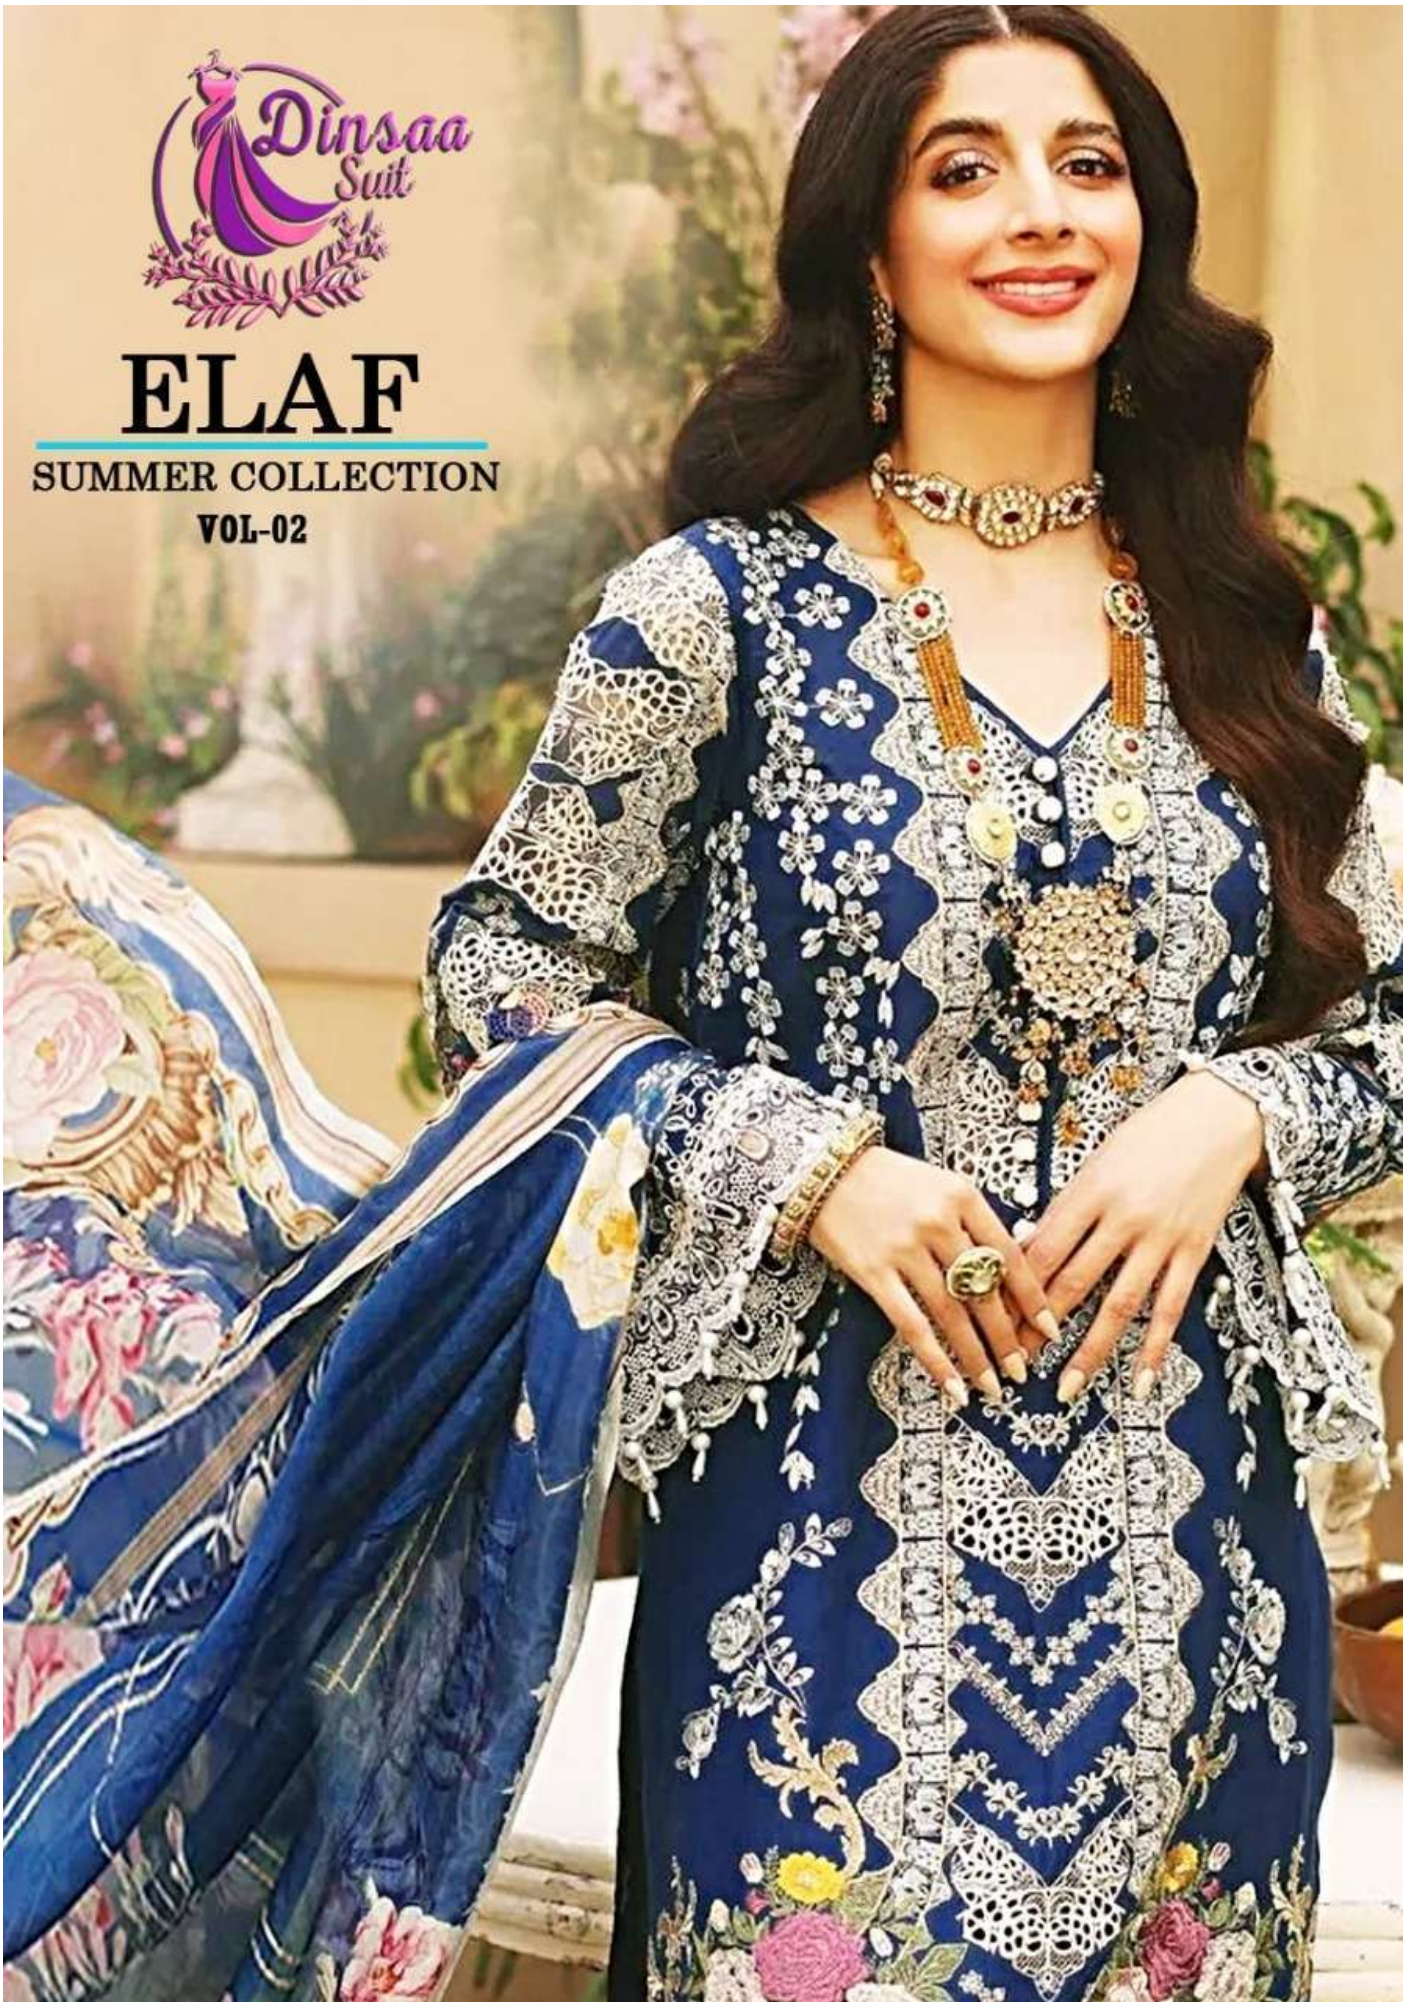

ELAF

SUMMER COLLECTION

VOL-02