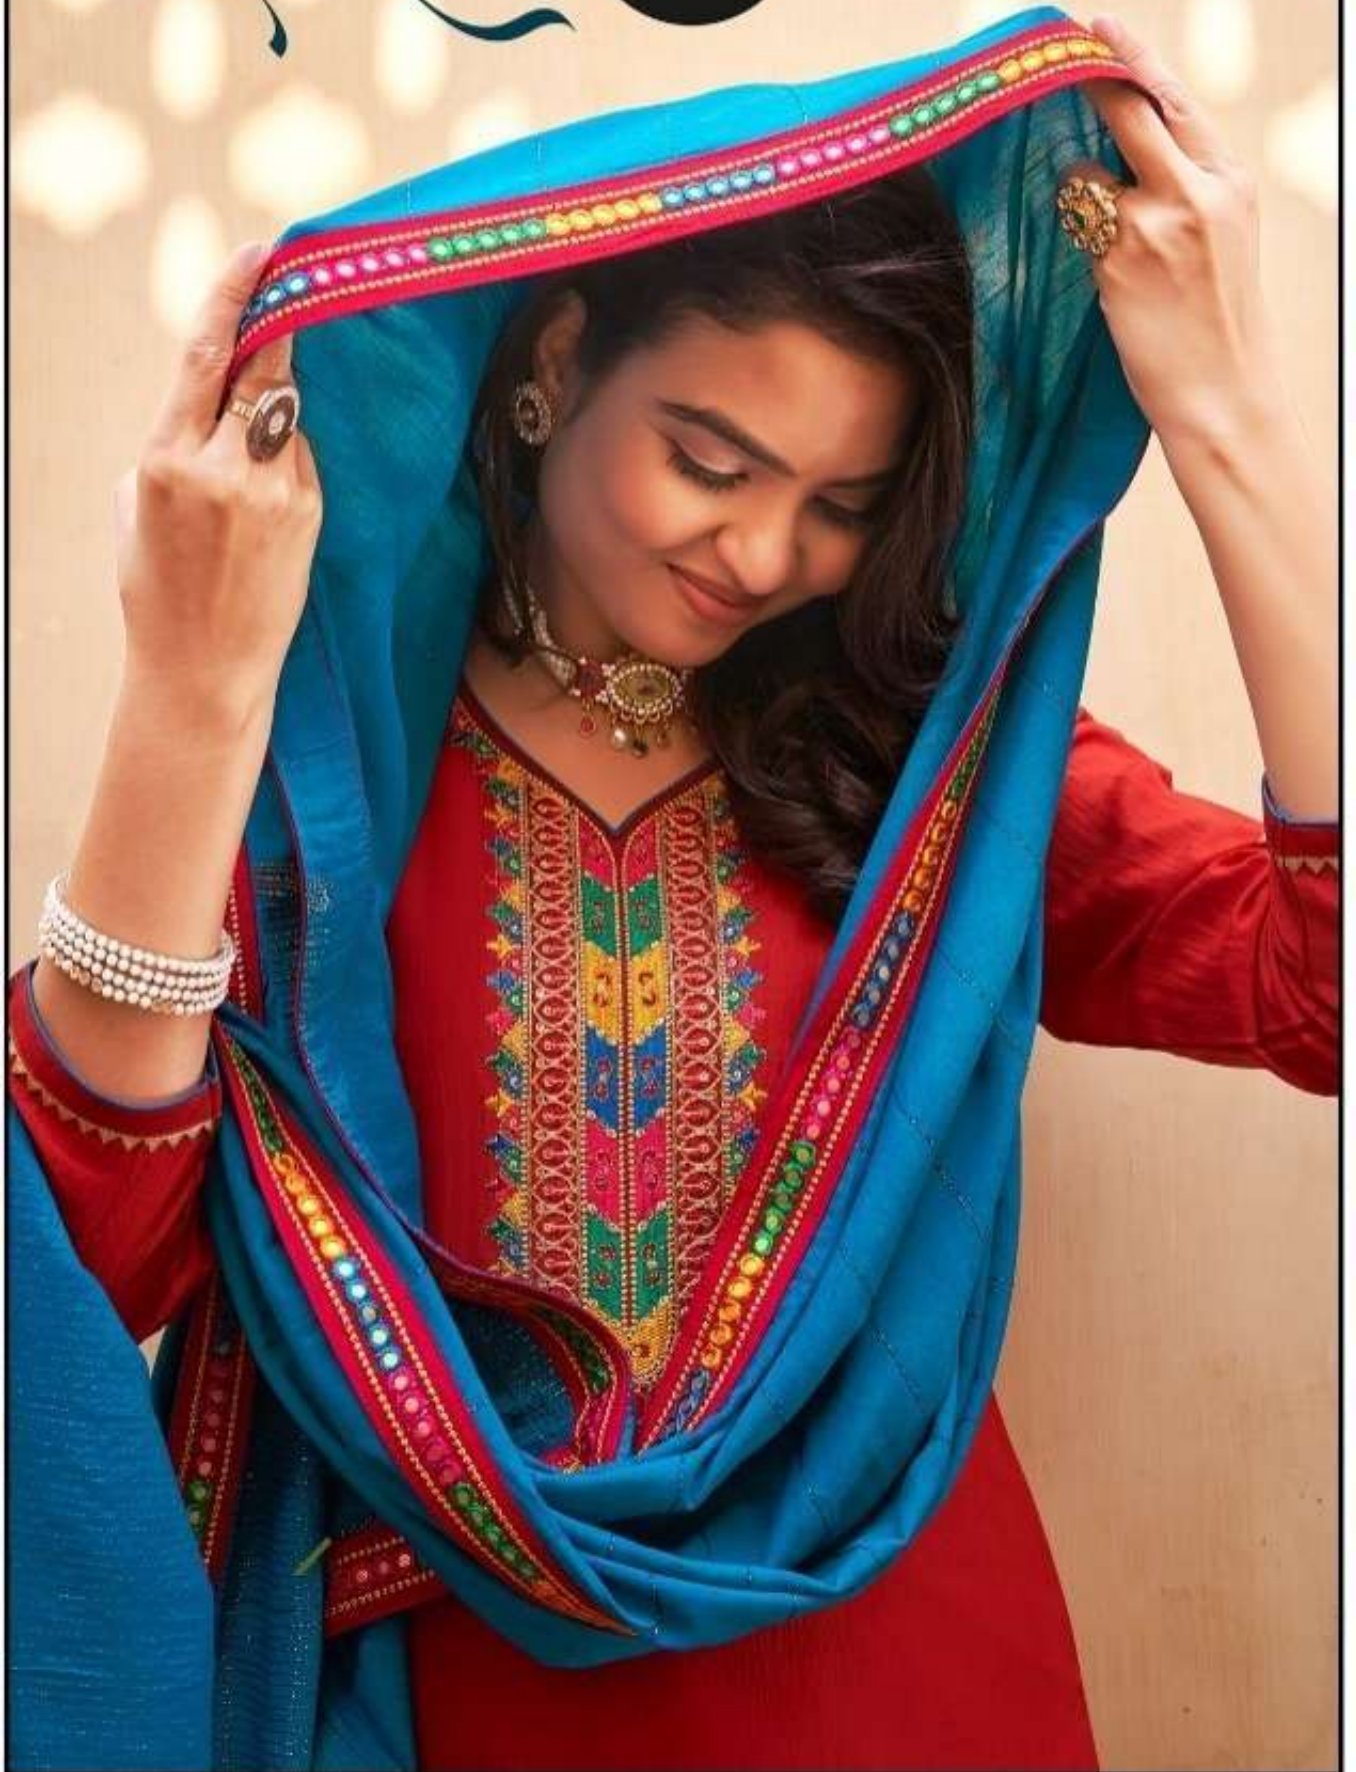

स्वश

SWARA

स्वश

SWARA

DREAM WEAVER

BEAUTIFUL SHADES

0664

0661

0662

0663

0664

- **TOP** - HEAVY PARAMPARA SILK WITH FANCY EMBROIDERY AND CORDING WORK
- **BOTTOM** - PARAMPARA SILK
- **DUPATTA** - PURE MUSLIN WITH FOUR SIDE WORK
- **DESIGNS**- 04

**Catalogue :- SWARA स्वरा**  
**Rate :- 699/-**