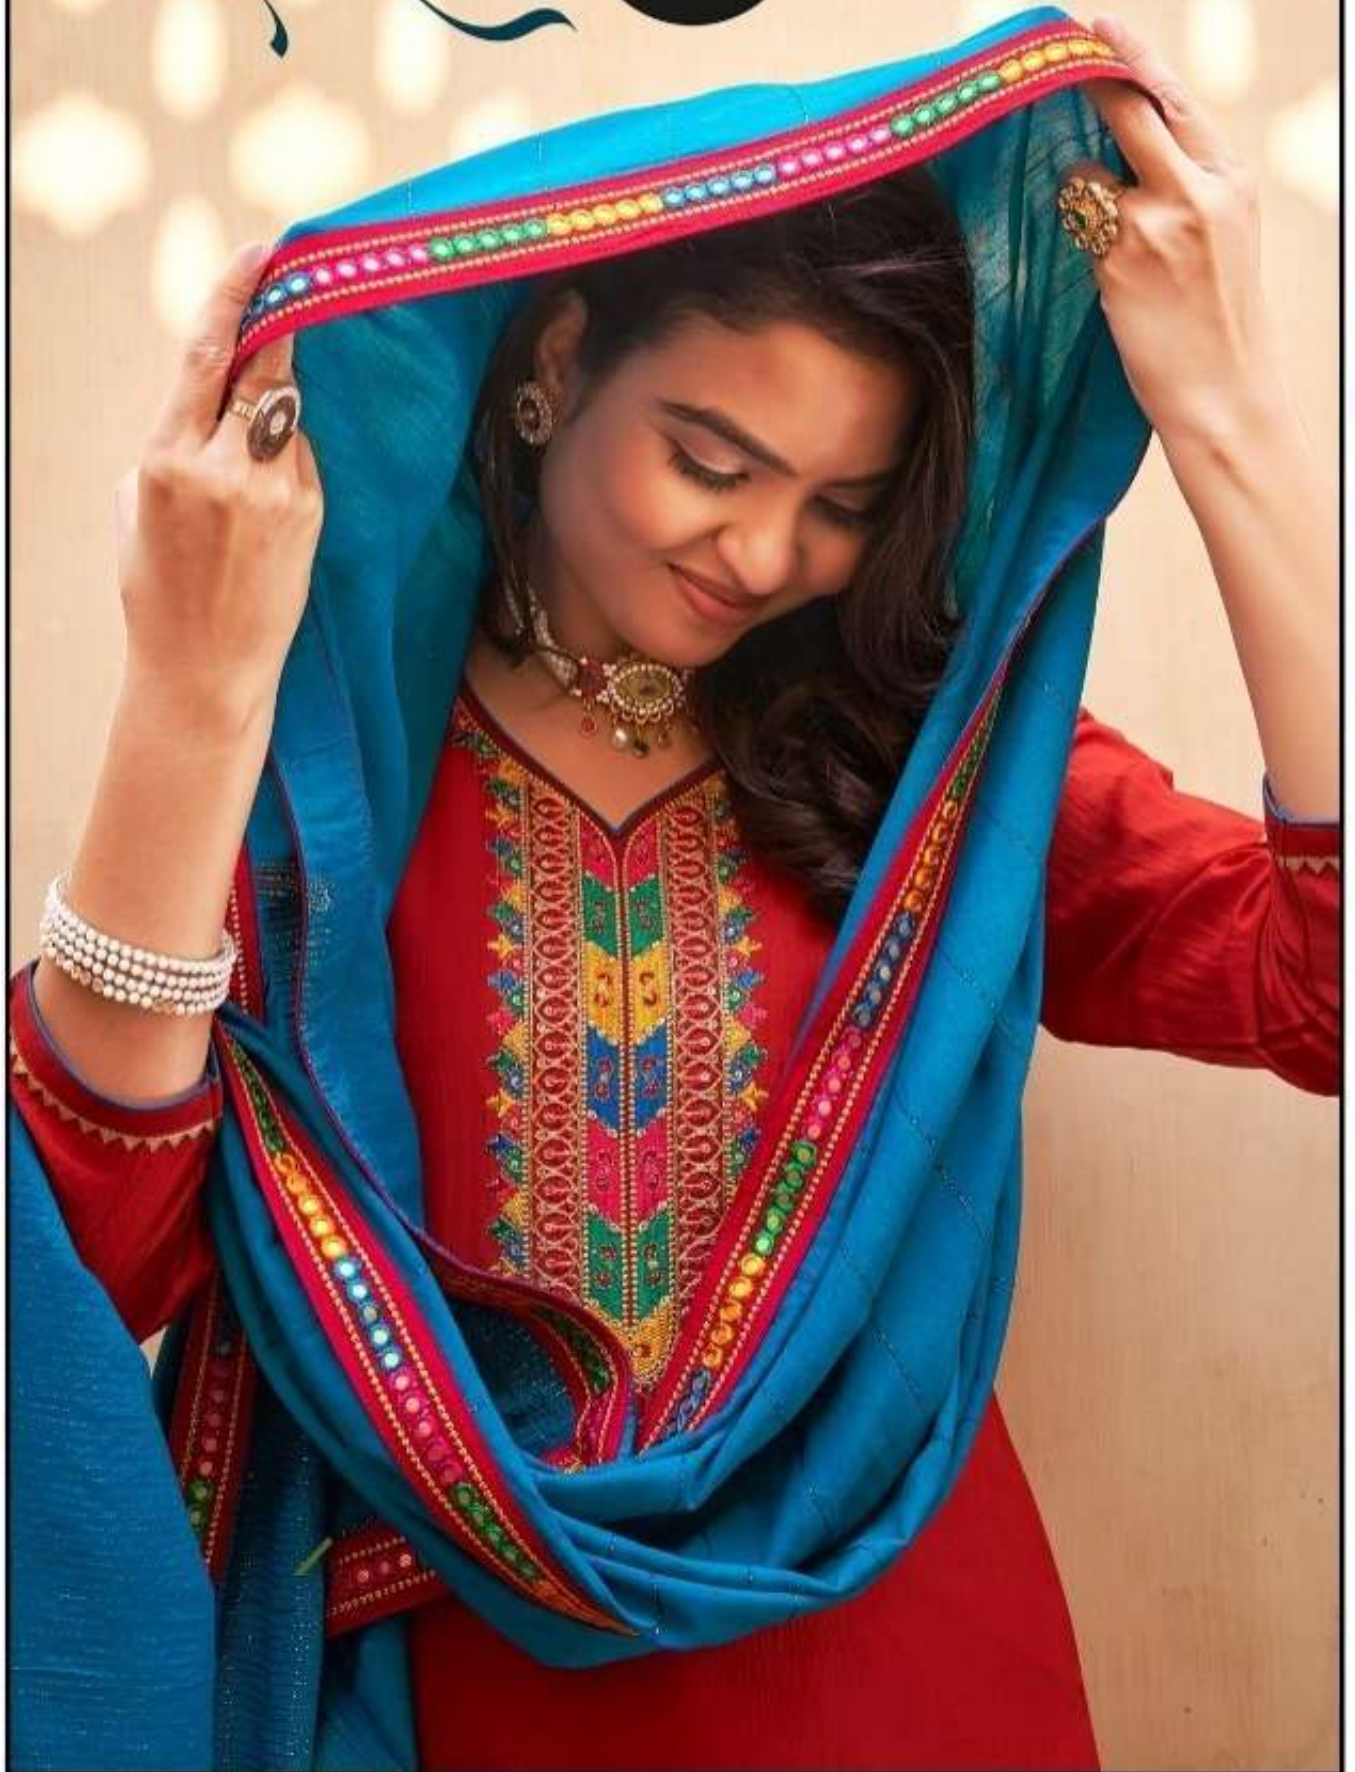

स्वश

SWARA

स्वश

SWARA

DREAM WEAVER

BEAUTIFUL SHADES

0664

0661

0662

0663

0664

- **TOP** - HEAVY PARAMPARA SILK WITH FANCY EMBROIDERY AND CORDING WORK
- **BOTTOM** - PARAMPARA SILK
- **DUPATTA** - PURE MUSLIN WITH FOUR SIDE WORK
- **DESIGNS**- 04

Catalogue :- SWARA स्वरा
Rate :- 699/-