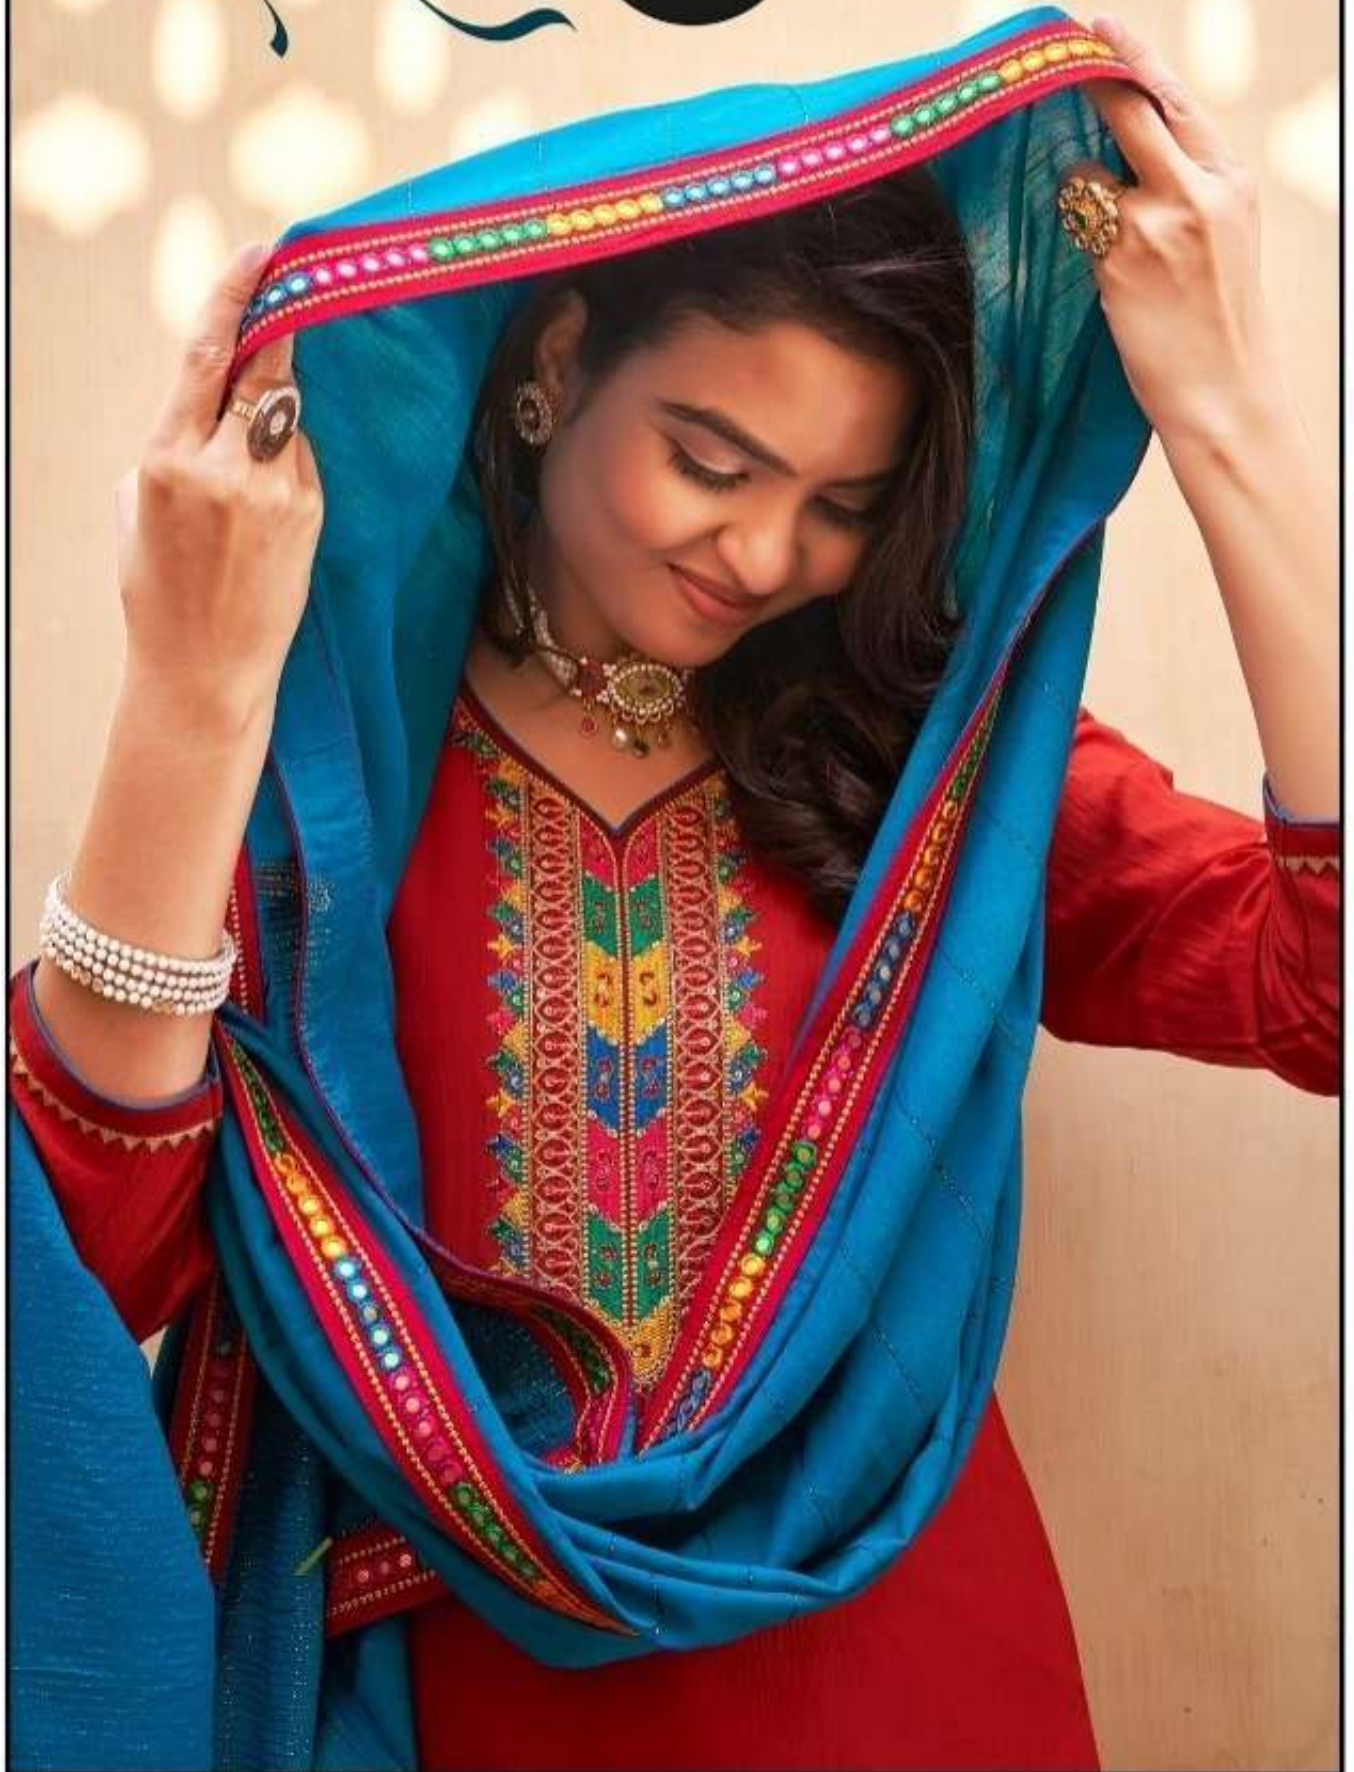

स्वश

SWARA

स्वश

SWARA

DREAM WEAVER

BEAUTIFUL SHADES

0664

0661

0662

0663

0664

- **TOP** - HEAVY PARAMPARA SILK WITH FANCY EMBROIDERY AND CORDING WORK
- **BOTTOM** - PARAMPARA SILK
- **DUPATTA** - PURE MUSLIN WITH FOUR SIDE WORK
- **DESIGNS**- 04

Catalogue :- SWARA स्वरा
Rate :- 699/-