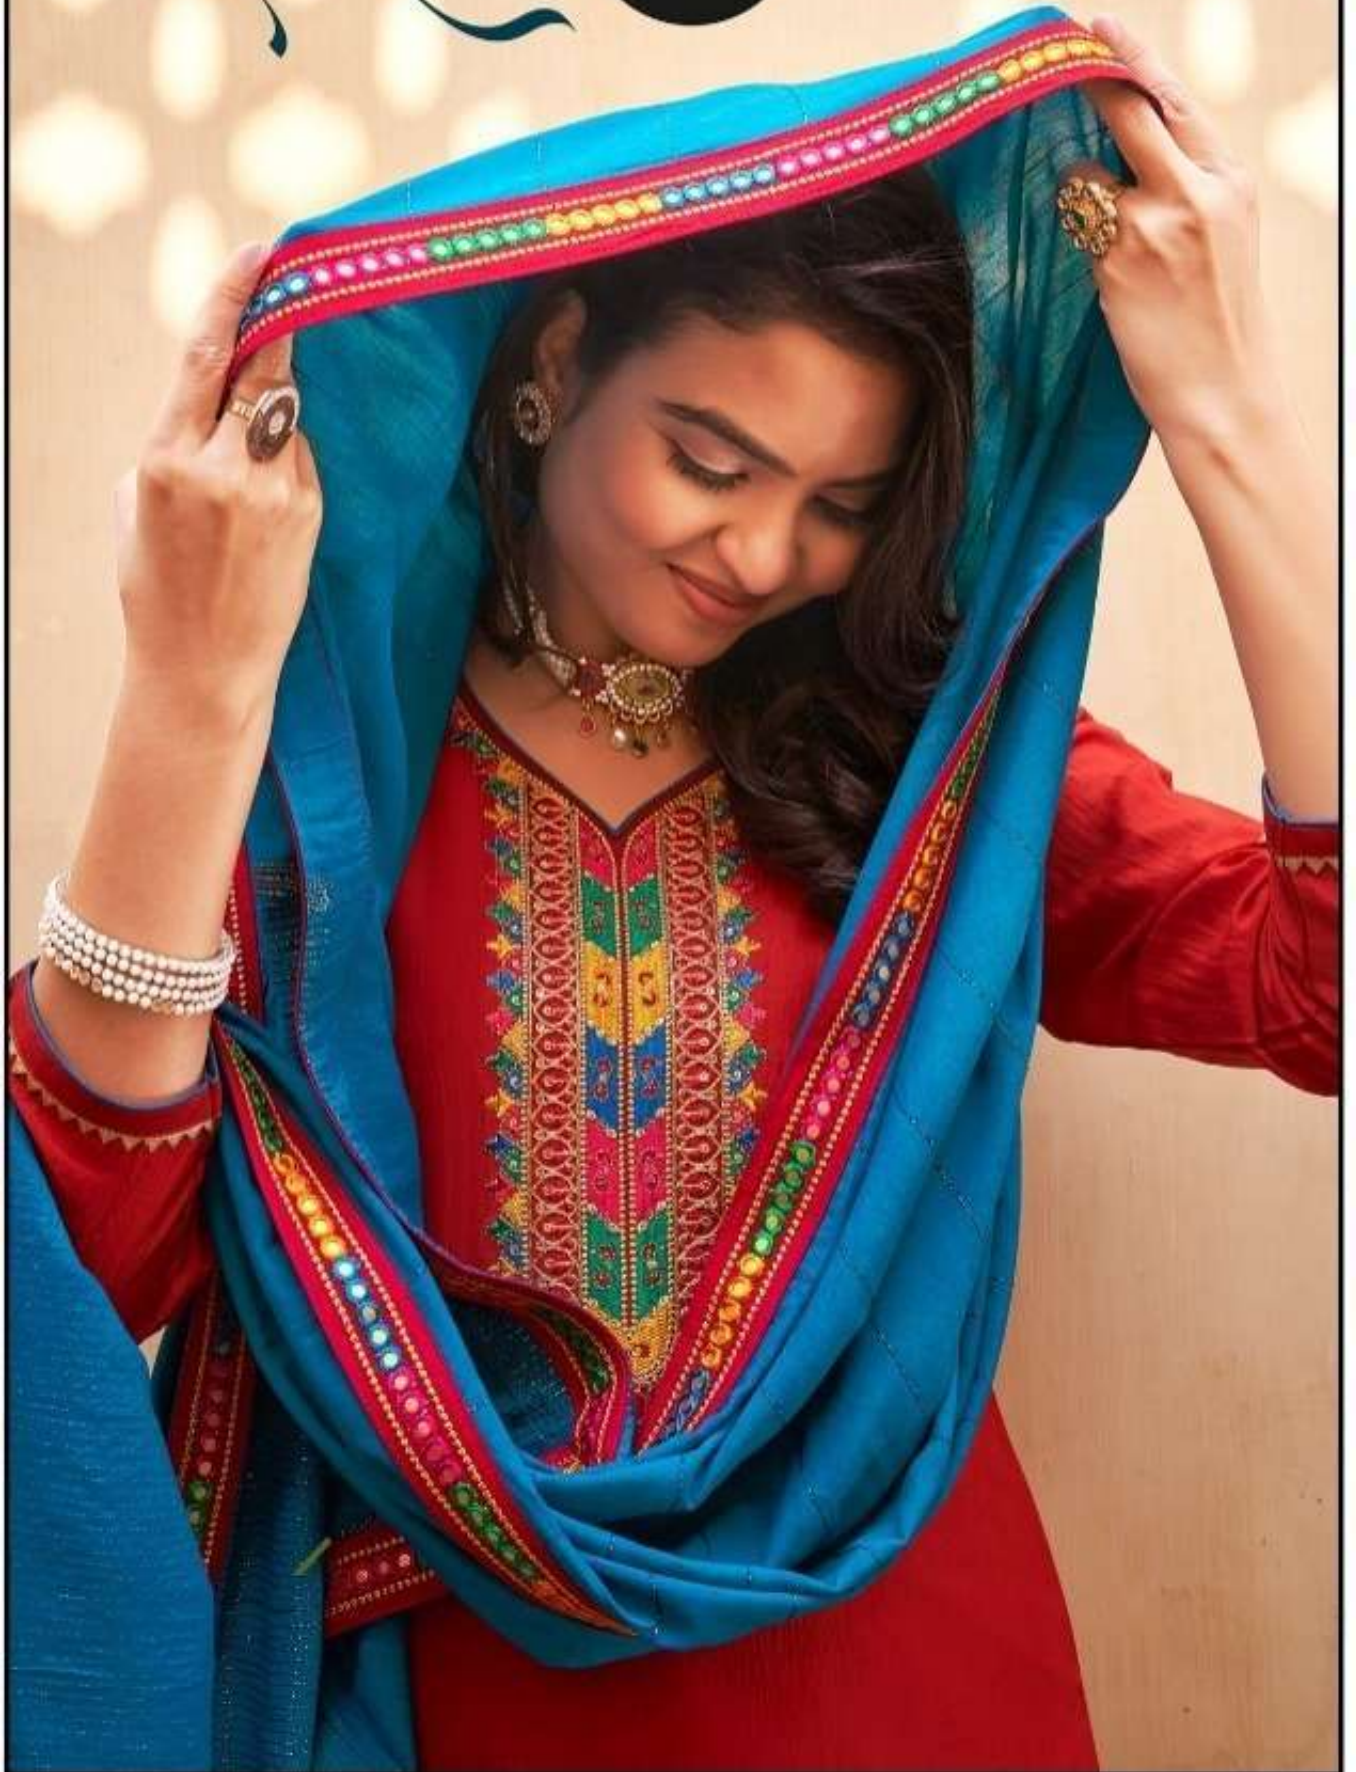

स्वश

SWARA

स्वश

SWARA

DREAM WEAVER

BEAUTIFUL SHADES

0664

0661

0662

0663

0664

- **TOP** - HEAVY PARAMPARA SILK WITH FANCY EMBROIDERY AND CORDING WORK
- **BOTTOM** - PARAMPARA SILK
- **DUPATTA** - PURE MUSLIN WITH FOUR SIDE WORK
- **DESIGNS**- 04

Catalogue :- SWARA स्वरा
Rate :- 699/-