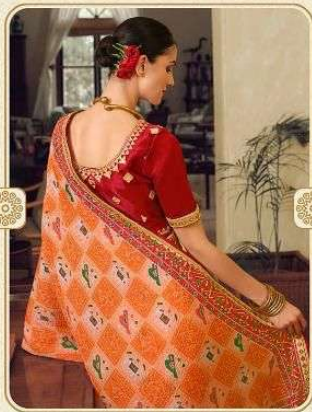

KAVIRA
502

KAVIRA
BIGG WASH
506

KAVIRA
505

KAVIRA
Bridal Wear
509

BEHOLDING
BEAUTY

Celebrations

A beautiful shade of sky blue adorned with statement navy blue short palls with delicate, blossoming embroidered details.