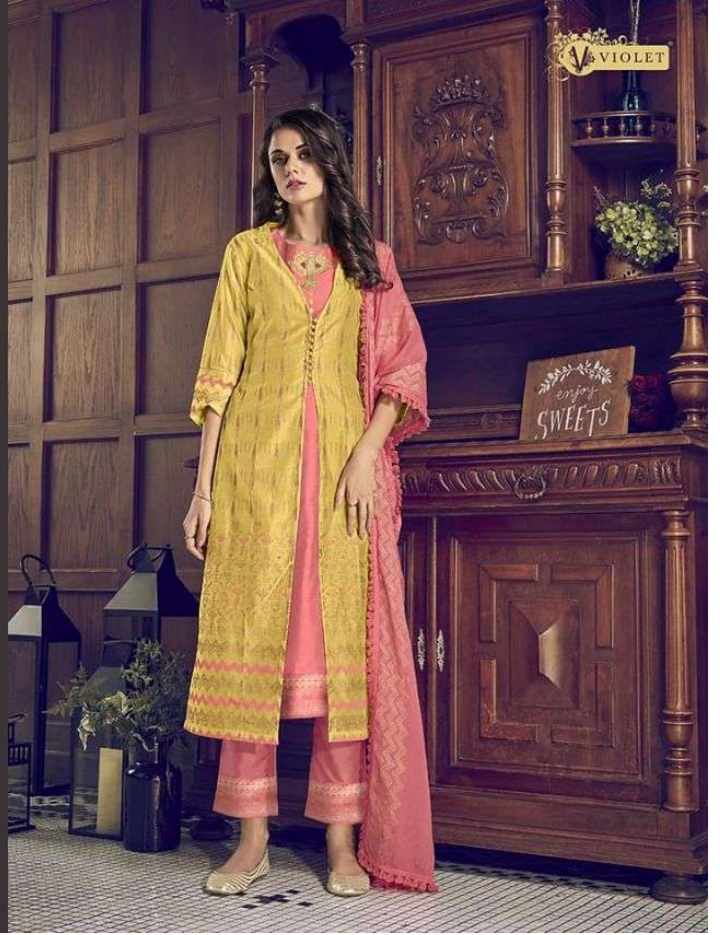

5010

5011

5012

5012

D.NO	TOP	INNER	BOTTOM	DUPATTA	RATE
5001	TUSSER SILK	-	ATG SILK	COTTON JAQUARD	2155
				HAND SPRAY PRINT	
5002	PURE ART SILK	COTTON	-	COTTON	1860
5003	PURE ART SILK	RUSSIAN SILK	RUSSIAN SILK	COTTON	1790
5004	PURE ART SILK	COTTON	-	COTTON	1790
5005	TUSSER SILK		ATG SILK	COTTON JAQUARD	1980
				HAND SPRAY PRINT	
5006	PURE ART SILK	MADURAI SILK	MADURAI SILK	COTTON	1790
5007	PURE ART SILK	COTTON	PURE CHECKS	COTTON	2155
5008	TUSSER SILK	-	ATG SILK	BLUE CHERRY	2090
				DIGITAL PRINT	
5009	PURE ART SILK	PURE CHECKS + GOLI	-	COTTON	2090
5010	PURE ART SILK	TWO TONE SILK	TWO TONE SILK	COTTON	1860
5011	PURE ART SILK	COTTON	COTTON	COTTON	1980
5012	PURE ART SILK	RUSSIAN SILK	RUSSIAN SILK	COTTON	1860

TOTAL PCS=12

TOTAL AMOUNT=23400

AVG. AMOUNT=1950+GST

Swagat NX

D. No.	Product Dimension			
	Top	Bottom	Dupatta	Inner
5001	Bust: 48"/Length: 46"	2 Mtr	2.20 Mtr	Attached
5002	Bust: 46"/Length: 48"	2.80 Mtr	2.30 Mtr	Attached
5003	Bust: 48"/Length: 48"	2 Mtr	2.30 Mtr	2.50 Mtr
5004	Bust: 44"/Length: 46"	2.90 Mtr	2.30 Mtr	N/A
5005	Bust: 48"/Length: 46"	2.60 Mtr	2.10 Mtr	Attached
5006	Bust: 48"/Length: 46"	2.40 Mtr	2.30 Mtr	2 Mtr
5007	Bust: 48"/Length: 40"	4 Mtr	2.40 Mtr	Attached
5008	Bust: 48"/Length: 46"	2 Mtr	2.30 Mtr	Attached
5009	Bust: 48"/Length: 46"	3 Mtr	2.40 Mtr	Attached
5010	Bust: 48"/Length: 48"	2.40 Mtr	2.50 Mtr	2 Mtr
5011	Bust: 48"/Length: 48"	2.90 Mtr	2.40 Mtr	1.90 Mtr
5012	Bust: 48"/Length: 48"	2 Mtr	2.40 Mtr	Attached