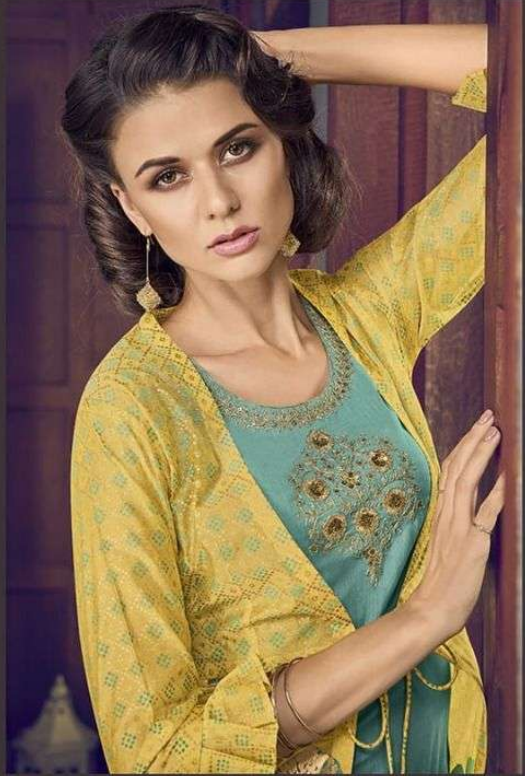

V VIOLET

5010

5007

5009

VIOLET

5005

5006

5001

5008

5004

5008

5002

5007

V VIOLET

5001

5002

5011

5012

5012

D.NO	TOP	INNER	BOTTOM	DUPATTA	RATE
5001	TUSSER SILK	-	ATG SILK	COTTON JAQUARD	2155
				HAND SPRAY PRINT	
5002	PURE ART SILK	COTTON	-	COTTON	1860
5003	PURE ART SILK	RUSSIAN SILK	RUSSIAN SILK	COTTON	1790
5004	PURE ART SILK	COTTON	-	COTTON	1790
5005	TUSSER SILK		ATG SILK	COTTON JAQUARD	1980
				HAND SPRAY PRINT	
5006	PURE ART SILK	MADURAI SILK	MADURAI SILK	COTTON	1790
5007	PURE ART SILK	COTTON	PURE CHECKS	COTTON	2155
5008	TUSSER SILK	-	ATG SILK	BLUE CHERRY	2090
				DIGITAL PRINT	
5009	PURE ART SILK	PURE CHECKS + GOLI	-	COTTON	2090
5010	PURE ART SILK	TWO TONE SILK	TWO TONE SILK	COTTON	1860
5011	PURE ART SILK	COTTON	COTTON	COTTON	1980
5012	PURE ART SILK	RUSSIAN SILK	RUSSIAN SILK	COTTON	1860

TOTAL PCS=12

TOTAL AMOUNT=23400

AVG. AMOUNT=1950+GST

Swagat NX

D. No.	Product Dimension			
	Top	Bottom	Dupatta	Inner
5001	Bust: 48"/Length: 46"	2 Mtr	2.20 Mtr	Attached
5002	Bust: 46"/Length: 48"	2.80 Mtr	2.30 Mtr	Attached
5003	Bust: 48"/Length: 48"	2 Mtr	2.30 Mtr	2.50 Mtr
5004	Bust: 44"/Length: 46"	2.90 Mtr	2.30 Mtr	N/A
5005	Bust: 48"/Length: 46"	2.60 Mtr	2.10 Mtr	Attached
5006	Bust: 48"/Length: 46"	2.40 Mtr	2.30 Mtr	2 Mtr
5007	Bust: 48"/Length: 40"	4 Mtr	2.40 Mtr	Attached
5008	Bust: 48"/Length: 46"	2 Mtr	2.30 Mtr	Attached
5009	Bust: 48"/Length: 46"	3 Mtr	2.40 Mtr	Attached
5010	Bust: 48"/Length: 48"	2.40 Mtr	2.50 Mtr	2 Mtr
5011	Bust: 48"/Length: 48"	2.90 Mtr	2.40 Mtr	1.90 Mtr
5012	Bust: 48"/Length: 48"	2 Mtr	2.40 Mtr	Attached