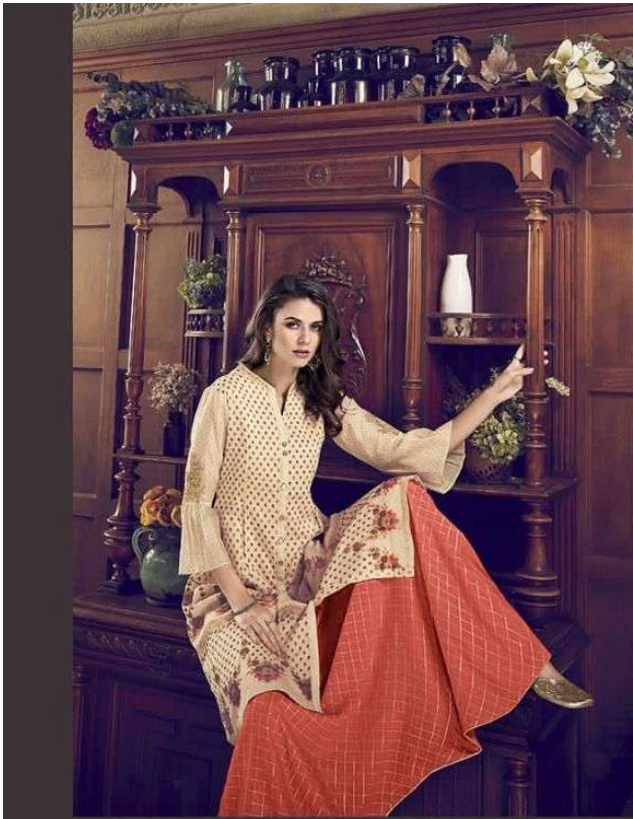

V VIOLET

5010

5007

5009

VIOLET

5005

5006

5001

5008

5004

5008

5002

5007

V VIOLET

5001

5002

5011

5012

5012

D.NO	TOP	INNER	BOTTOM	DUPATTA	RATE
5001	TUSSER SILK	-	ATG SILK	COTTON JAQUARD	2155
				HAND SPRAY PRINT	
5002	PURE ART SILK	COTTON	-	COTTON	1860
5003	PURE ART SILK	RUSSIAN SILK	RUSSIAN SILK	COTTON	1790
5004	PURE ART SILK	COTTON	-	COTTON	1790
5005	TUSSER SILK		ATG SILK	COTTON JAQUARD	1980
				HAND SPRAY PRINT	
5006	PURE ART SILK	MADURAI SILK	MADURAI SILK	COTTON	1790
5007	PURE ART SILK	COTTON	PURE CHECKS	COTTON	2155
5008	TUSSER SILK	-	ATG SILK	BLUE CHERRY	2090
				DIGITAL PRINT	
5009	PURE ART SILK	PURE CHECKS + GOLI	-	COTTON	2090
5010	PURE ART SILK	TWO TONE SILK	TWO TONE SILK	COTTON	1860
5011	PURE ART SILK	COTTON	COTTON	COTTON	1980
5012	PURE ART SILK	RUSSIAN SILK	RUSSIAN SILK	COTTON	1860

TOTAL PCS=12

TOTAL AMOUNT=23400

AVG. AMOUNT=1950+GST

Swagat NX

D. No.	Product Dimension			
	Top	Bottom	Dupatta	Inner
5001	Bust: 48"/Length: 46"	2 Mtr	2.20 Mtr	Attached
5002	Bust: 46"/Length: 48"	2.80 Mtr	2.30 Mtr	Attached
5003	Bust: 48"/Length: 48"	2 Mtr	2.30 Mtr	2.50 Mtr
5004	Bust: 44"/Length: 46"	2.90 Mtr	2.30 Mtr	N/A
5005	Bust: 48"/Length: 46"	2.60 Mtr	2.10 Mtr	Attached
5006	Bust: 48"/Length: 46"	2.40 Mtr	2.30 Mtr	2 Mtr
5007	Bust: 48"/Length: 40"	4 Mtr	2.40 Mtr	Attached
5008	Bust: 48"/Length: 46"	2 Mtr	2.30 Mtr	Attached
5009	Bust: 48"/Length: 46"	3 Mtr	2.40 Mtr	Attached
5010	Bust: 48"/Length: 48"	2.40 Mtr	2.50 Mtr	2 Mtr
5011	Bust: 48"/Length: 48"	2.90 Mtr	2.40 Mtr	1.90 Mtr
5012	Bust: 48"/Length: 48"	2 Mtr	2.40 Mtr	Attached