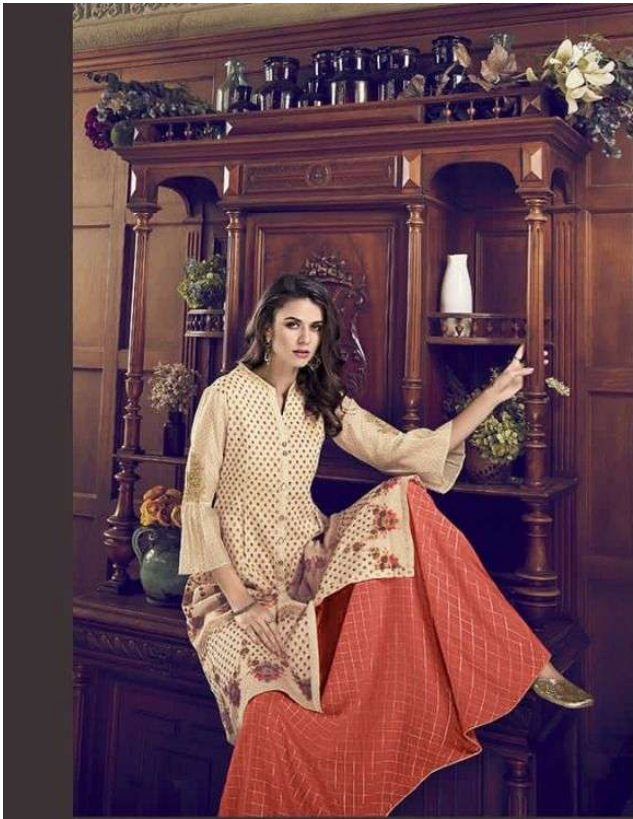

V VIOLET

5010

5007

5009

VIOLET

5005

5006

5001

5008

5004

VIOLET

5008

5002

5007

V VIOLET

5001

5010

5011

5012

5012

V VIOLET

D.NO	TOP	INNER	BOTTOM	DUPATTA	RATE
5001	TUSSER SILK	-	ATG SILK	COTTON JAQUARD	2155
				HAND SPRAY PRINT	
5002	PURE ART SILK	COTTON	-	COTTON	1860
5003	PURE ART SILK	RUSSIAN SILK	RUSSIAN SILK	COTTON	1790
5004	PURE ART SILK	COTTON	-	COTTON	1790
5005	TUSSER SILK		ATG SILK	COTTON JAQUARD	1980
				HAND SPRAY PRINT	
5006	PURE ART SILK	MADURAI SILK	MADURAI SILK	COTTON	1790
5007	PURE ART SILK	COTTON	PURE CHECKS	COTTON	2155
5008	TUSSER SILK	-	ATG SILK	BLUE CHERRY	2090
				DIGITAL PRINT	
5009	PURE ART SILK	PURE CHECKS + GOLI	-	COTTON	2090
5010	PURE ART SILK	TWO TONE SILK	TWO TONE SILK	COTTON	1860
5011	PURE ART SILK	COTTON	COTTON	COTTON	1980
5012	PURE ART SILK	RUSSIAN SILK	RUSSIAN SILK	COTTON	1860

TOTAL PCS=12

TOTAL AMOUNT=23400

AVG. AMOUNT=1950+GST

Swagat NX

D. No.	Product Dimension			
	Top	Bottom	Dupatta	Inner
5001	Bust: 48"/Length: 46"	2 Mtr	2.20 Mtr	Attached
5002	Bust: 46"/Length: 48"	2.80 Mtr	2.30 Mtr	Attached
5003	Bust: 48"/Length: 48"	2 Mtr	2.30 Mtr	2.50 Mtr
5004	Bust: 44"/Length: 46"	2.90 Mtr	2.30 Mtr	N/A
5005	Bust: 48"/Length: 46"	2.60 Mtr	2.10 Mtr	Attached
5006	Bust: 48"/Length: 46"	2.40 Mtr	2.30 Mtr	2 Mtr
5007	Bust: 48"/Length: 40"	4 Mtr	2.40 Mtr	Attached
5008	Bust: 48"/Length: 46"	2 Mtr	2.30 Mtr	Attached
5009	Bust: 48"/Length: 46"	3 Mtr	2.40 Mtr	Attached
5010	Bust: 48"/Length: 48"	2.40 Mtr	2.50 Mtr	2 Mtr
5011	Bust: 48"/Length: 48"	2.90 Mtr	2.40 Mtr	1.90 Mtr
5012	Bust: 48"/Length: 48"	2 Mtr	2.40 Mtr	Attached