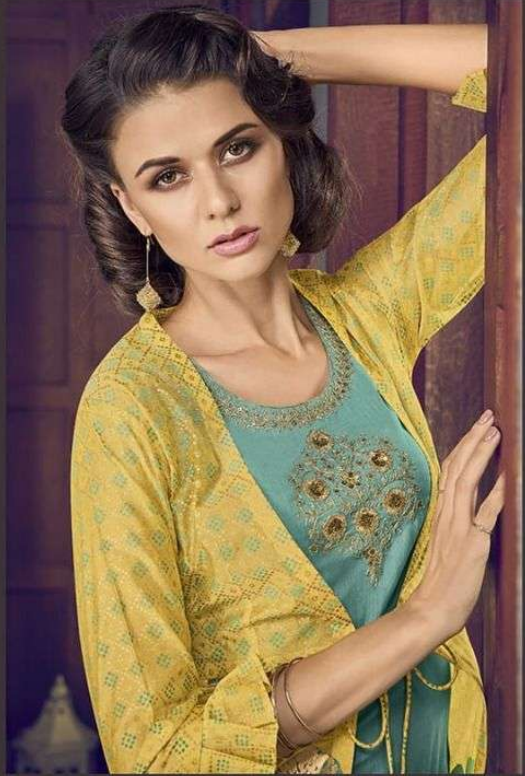

V VIOLET

5010

5007

5009

VIOLET

5005

5006

5001

5008

5004

VIOLET

5008

5002

5007

V VIOLET

5001

5010

5011

5012

5012

V VIOLET

D.NO	TOP	INNER	BOTTOM	DUPATTA	RATE
5001	TUSSER SILK	-	ATG SILK	COTTON JAQUARD	2155
				HAND SPRAY PRINT	
5002	PURE ART SILK	COTTON	-	COTTON	1860
5003	PURE ART SILK	RUSSIAN SILK	RUSSIAN SILK	COTTON	1790
5004	PURE ART SILK	COTTON	-	COTTON	1790
5005	TUSSER SILK		ATG SILK	COTTON JAQUARD	1980
				HAND SPRAY PRINT	
5006	PURE ART SILK	MADURAI SILK	MADURAI SILK	COTTON	1790
5007	PURE ART SILK	COTTON	PURE CHECKS	COTTON	2155
5008	TUSSER SILK	-	ATG SILK	BLUE CHERRY	2090
				DIGITAL PRINT	
5009	PURE ART SILK	PURE CHECKS + GOLI	-	COTTON	2090
5010	PURE ART SILK	TWO TONE SILK	TWO TONE SILK	COTTON	1860
5011	PURE ART SILK	COTTON	COTTON	COTTON	1980
5012	PURE ART SILK	RUSSIAN SILK	RUSSIAN SILK	COTTON	1860

TOTAL PCS=12

TOTAL AMOUNT=23400

AVG. AMOUNT=1950+GST

Swagat NX

D. No.	Product Dimension			
	Top	Bottom	Dupatta	Inner
5001	Bust: 48"/Length: 46"	2 Mtr	2.20 Mtr	Attached
5002	Bust: 46"/Length: 48"	2.80 Mtr	2.30 Mtr	Attached
5003	Bust: 48"/Length: 48"	2 Mtr	2.30 Mtr	2.50 Mtr
5004	Bust: 44"/Length: 46"	2.90 Mtr	2.30 Mtr	N/A
5005	Bust: 48"/Length: 46"	2.60 Mtr	2.10 Mtr	Attached
5006	Bust: 48"/Length: 46"	2.40 Mtr	2.30 Mtr	2 Mtr
5007	Bust: 48"/Length: 40"	4 Mtr	2.40 Mtr	Attached
5008	Bust: 48"/Length: 46"	2 Mtr	2.30 Mtr	Attached
5009	Bust: 48"/Length: 46"	3 Mtr	2.40 Mtr	Attached
5010	Bust: 48"/Length: 48"	2.40 Mtr	2.50 Mtr	2 Mtr
5011	Bust: 48"/Length: 48"	2.90 Mtr	2.40 Mtr	1.90 Mtr
5012	Bust: 48"/Length: 48"	2 Mtr	2.40 Mtr	Attached