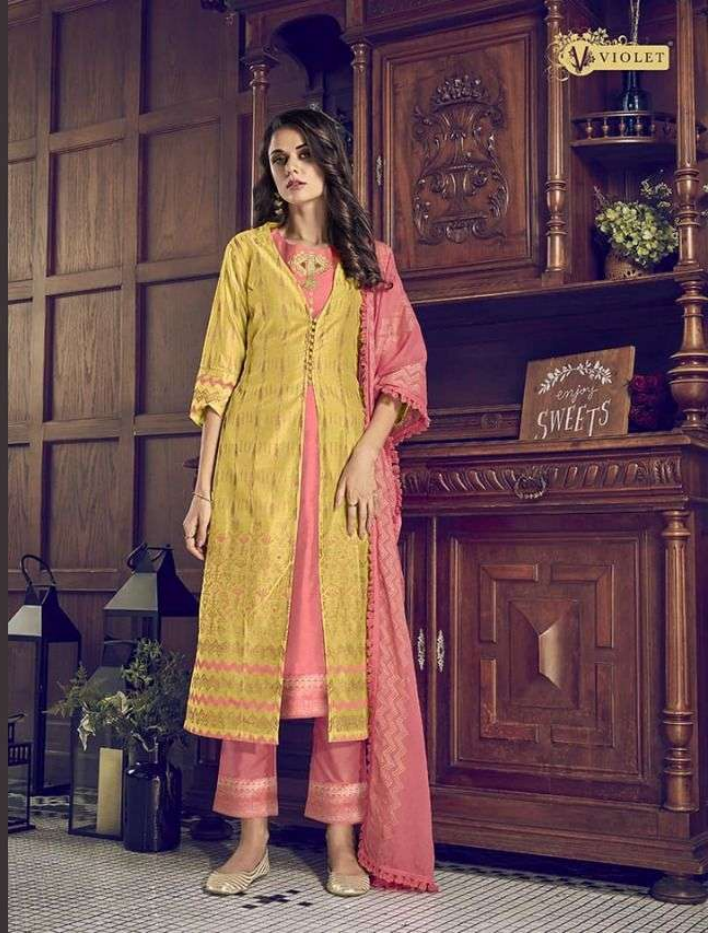

5011

5012

5012

D.NO	TOP	INNER	BOTTOM	DUPATTA	RATE
5001	TUSSER SILK	-	ATG SILK	COTTON JAQUARD	2155
				HAND SPRAY PRINT	
5002	PURE ART SILK	COTTON	-	COTTON	1860
5003	PURE ART SILK	RUSSIAN SILK	RUSSIAN SILK	COTTON	1790
5004	PURE ART SILK	COTTON	-	COTTON	1790
5005	TUSSER SILK		ATG SILK	COTTON JAQUARD	1980
				HAND SPRAY PRINT	
5006	PURE ART SILK	MADURAI SILK	MADURAI SILK	COTTON	1790
5007	PURE ART SILK	COTTON	PURE CHECKS	COTTON	2155
5008	TUSSER SILK	-	ATG SILK	BLUE CHERRY	2090
				DIGITAL PRINT	
5009	PURE ART SILK	PURE CHECKS + GOLI	-	COTTON	2090
5010	PURE ART SILK	TWO TONE SILK	TWO TONE SILK	COTTON	1860
5011	PURE ART SILK	COTTON	COTTON	COTTON	1980
5012	PURE ART SILK	RUSSIAN SILK	RUSSIAN SILK	COTTON	1860

TOTAL PCS=12

TOTAL AMOUNT=23400

AVG. AMOUNT=1950+GST

Swagat NX

D. No.	Product Dimension			
	Top	Bottom	Dupatta	Inner
5001	Bust: 48"/Length: 46"	2 Mtr	2.20 Mtr	Attached
5002	Bust: 46"/Length: 48"	2.80 Mtr	2.30 Mtr	Attached
5003	Bust: 48"/Length: 48"	2 Mtr	2.30 Mtr	2.50 Mtr
5004	Bust: 44"/Length: 46"	2.90 Mtr	2.30 Mtr	N/A
5005	Bust: 48"/Length: 46"	2.60 Mtr	2.10 Mtr	Attached
5006	Bust: 48"/Length: 46"	2.40 Mtr	2.30 Mtr	2 Mtr
5007	Bust: 48"/Length: 40"	4 Mtr	2.40 Mtr	Attached
5008	Bust: 48"/Length: 46"	2 Mtr	2.30 Mtr	Attached
5009	Bust: 48"/Length: 46"	3 Mtr	2.40 Mtr	Attached
5010	Bust: 48"/Length: 48"	2.40 Mtr	2.50 Mtr	2 Mtr
5011	Bust: 48"/Length: 48"	2.90 Mtr	2.40 Mtr	1.90 Mtr
5012	Bust: 48"/Length: 48"	2 Mtr	2.40 Mtr	Attached