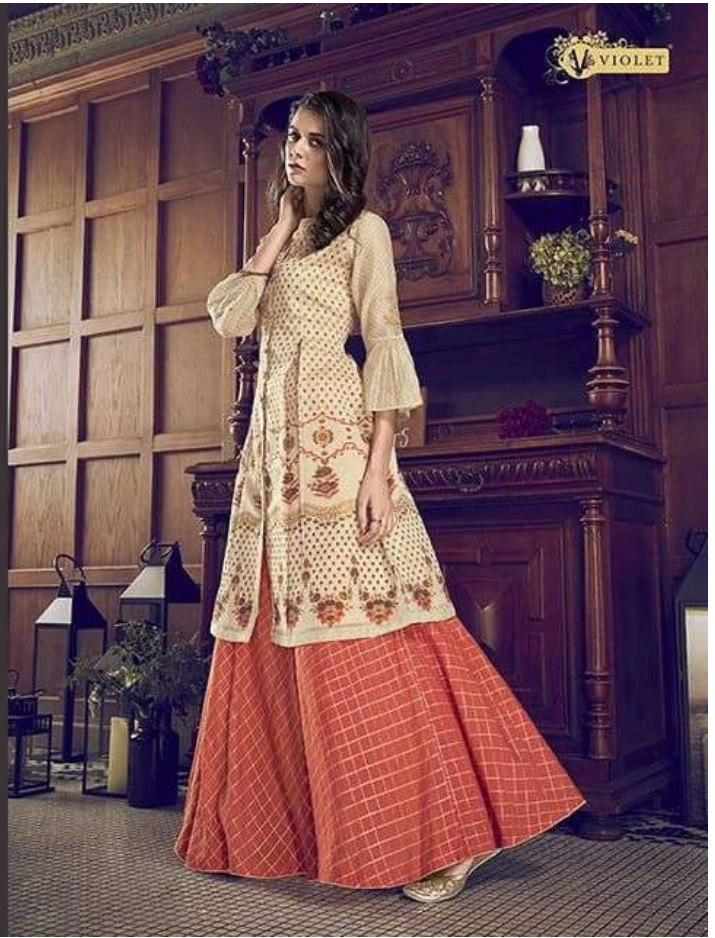

V VIOLET

5010

5007

5009

VIOLET

5005

5006

5001

5008

5004

VIOLET

5008

5002

5007

V VIOLET

5001

5010

5011

5012

5012

V VIOLET

D.NO	TOP	INNER	BOTTOM	DUPATTA	RATE
5001	TUSSER SILK	-	ATG SILK	COTTON JAQUARD	2155
				HAND SPRAY PRINT	
5002	PURE ART SILK	COTTON	-	COTTON	1860
5003	PURE ART SILK	RUSSIAN SILK	RUSSIAN SILK	COTTON	1790
5004	PURE ART SILK	COTTON	-	COTTON	1790
5005	TUSSER SILK		ATG SILK	COTTON JAQUARD	1980
				HAND SPRAY PRINT	
5006	PURE ART SILK	MADURAI SILK	MADURAI SILK	COTTON	1790
5007	PURE ART SILK	COTTON	PURE CHECKS	COTTON	2155
5008	TUSSER SILK	-	ATG SILK	BLUE CHERRY	2090
				DIGITAL PRINT	
5009	PURE ART SILK	PURE CHECKS + GOLI	-	COTTON	2090
5010	PURE ART SILK	TWO TONE SILK	TWO TONE SILK	COTTON	1860
5011	PURE ART SILK	COTTON	COTTON	COTTON	1980
5012	PURE ART SILK	RUSSIAN SILK	RUSSIAN SILK	COTTON	1860

TOTAL PCS=12

TOTAL AMOUNT=23400

AVG. AMOUNT=1950+GST

Swagat NX

D. No.	Product Dimension			
	Top	Bottom	Dupatta	Inner
5001	Bust: 48"/Length: 46"	2 Mtr	2.20 Mtr	Attached
5002	Bust: 46"/Length: 48"	2.80 Mtr	2.30 Mtr	Attached
5003	Bust: 48"/Length: 48"	2 Mtr	2.30 Mtr	2.50 Mtr
5004	Bust: 44"/Length: 46"	2.90 Mtr	2.30 Mtr	N/A
5005	Bust: 48"/Length: 46"	2.60 Mtr	2.10 Mtr	Attached
5006	Bust: 48"/Length: 46"	2.40 Mtr	2.30 Mtr	2 Mtr
5007	Bust: 48"/Length: 40"	4 Mtr	2.40 Mtr	Attached
5008	Bust: 48"/Length: 46"	2 Mtr	2.30 Mtr	Attached
5009	Bust: 48"/Length: 46"	3 Mtr	2.40 Mtr	Attached
5010	Bust: 48"/Length: 48"	2.40 Mtr	2.50 Mtr	2 Mtr
5011	Bust: 48"/Length: 48"	2.90 Mtr	2.40 Mtr	1.90 Mtr
5012	Bust: 48"/Length: 48"	2 Mtr	2.40 Mtr	Attached