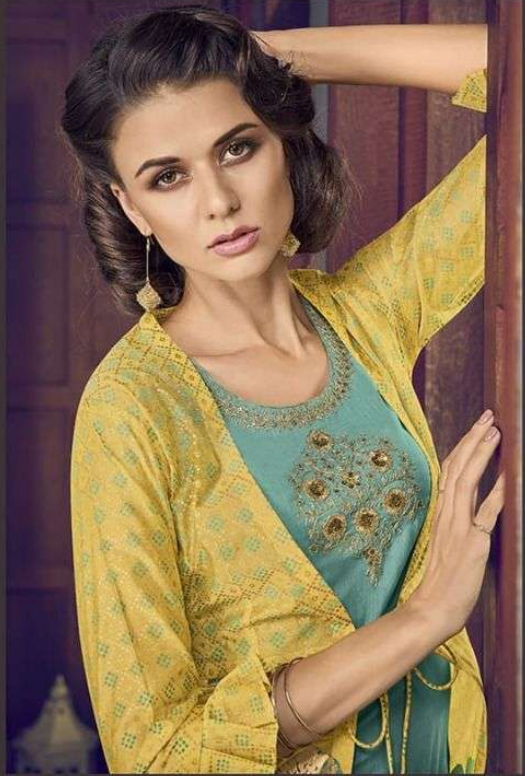

V VIOLET

5007

5009

VIOLET

5005

5006

5001

5008

5004

5008

5002

5007

VIOLET

5011

V VIOLET

5001

5010

5011

5012

5012

D.NO	TOP	INNER	BOTTOM	DUPATTA	RATE
5001	TUSSER SILK	-	ATG SILK	COTTON JAQUARD	2155
				HAND SPRAY PRINT	
5002	PURE ART SILK	COTTON	-	COTTON	1860
5003	PURE ART SILK	RUSSIAN SILK	RUSSIAN SILK	COTTON	1790
5004	PURE ART SILK	COTTON	-	COTTON	1790
5005	TUSSER SILK		ATG SILK	COTTON JAQUARD	1980
				HAND SPRAY PRINT	
5006	PURE ART SILK	MADURAI SILK	MADURAI SILK	COTTON	1790
5007	PURE ART SILK	COTTON	PURE CHECKS	COTTON	2155
5008	TUSSER SILK	-	ATG SILK	BLUE CHERRY	2090
				DIGITAL PRINT	
5009	PURE ART SILK	PURE CHECKS + GOLI	-	COTTON	2090
5010	PURE ART SILK	TWO TONE SILK	TWO TONE SILK	COTTON	1860
5011	PURE ART SILK	COTTON	COTTON	COTTON	1980
5012	PURE ART SILK	RUSSIAN SILK	RUSSIAN SILK	COTTON	1860

TOTAL PCS=12

TOTAL AMOUNT=23400

AVG. AMOUNT=1950+GST

Swagat NX

D. No.	Product Dimension			
	Top	Bottom	Dupatta	Inner
5001	Bust: 48"/Length: 46"	2 Mtr	2.20 Mtr	Attached
5002	Bust: 46"/Length: 48"	2.80 Mtr	2.30 Mtr	Attached
5003	Bust: 48"/Length: 48"	2 Mtr	2.30 Mtr	2.50 Mtr
5004	Bust: 44"/Length: 46"	2.90 Mtr	2.30 Mtr	N/A
5005	Bust: 48"/Length: 46"	2.60 Mtr	2.10 Mtr	Attached
5006	Bust: 48"/Length: 46"	2.40 Mtr	2.30 Mtr	2 Mtr
5007	Bust: 48"/Length: 40"	4 Mtr	2.40 Mtr	Attached
5008	Bust: 48"/Length: 46"	2 Mtr	2.30 Mtr	Attached
5009	Bust: 48"/Length: 46"	3 Mtr	2.40 Mtr	Attached
5010	Bust: 48"/Length: 48"	2.40 Mtr	2.50 Mtr	2 Mtr
5011	Bust: 48"/Length: 48"	2.90 Mtr	2.40 Mtr	1.90 Mtr
5012	Bust: 48"/Length: 48"	2 Mtr	2.40 Mtr	Attached