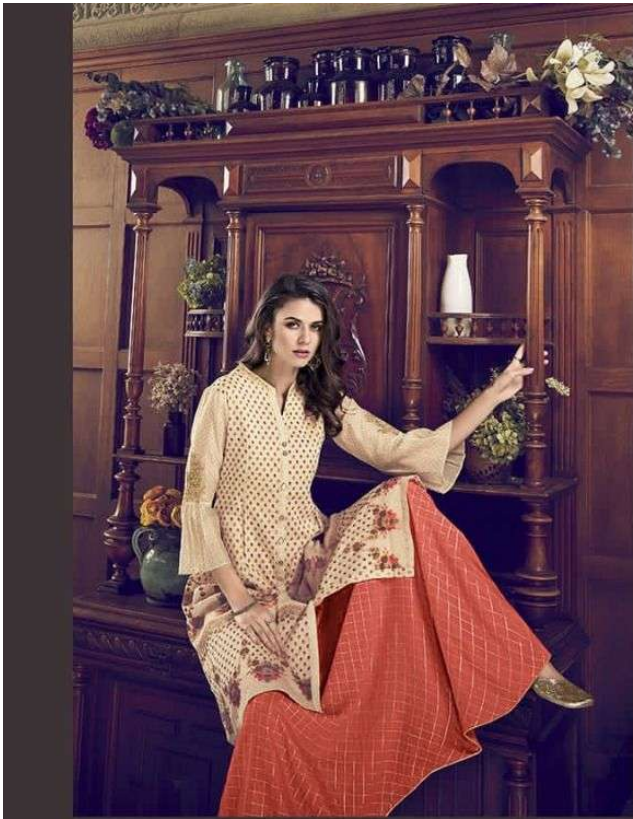

V VIOLET

5007

5009

VIOLET

5005

5006

5001

5008

5004

5008

5002

5007

VIOLET

5011

V VIOLET

5001

5010

5011

5012

5012

D.NO	TOP	INNER	BOTTOM	DUPATTA	RATE
5001	TUSSER SILK	-	ATG SILK	COTTON JAQUARD	2155
				HAND SPRAY PRINT	
5002	PURE ART SILK	COTTON	-	COTTON	1860
5003	PURE ART SILK	RUSSIAN SILK	RUSSIAN SILK	COTTON	1790
5004	PURE ART SILK	COTTON	-	COTTON	1790
5005	TUSSER SILK		ATG SILK	COTTON JAQUARD	1980
				HAND SPRAY PRINT	
5006	PURE ART SILK	MADURAI SILK	MADURAI SILK	COTTON	1790
5007	PURE ART SILK	COTTON	PURE CHECKS	COTTON	2155
5008	TUSSER SILK	-	ATG SILK	BLUE CHERRY	2090
				DIGITAL PRINT	
5009	PURE ART SILK	PURE CHECKS + GOLI	-	COTTON	2090
5010	PURE ART SILK	TWO TONE SILK	TWO TONE SILK	COTTON	1860
5011	PURE ART SILK	COTTON	COTTON	COTTON	1980
5012	PURE ART SILK	RUSSIAN SILK	RUSSIAN SILK	COTTON	1860

TOTAL PCS=12

TOTAL AMOUNT=23400

AVG. AMOUNT=1950+GST

Swagat NX

D. No.	Product Dimension			
	Top	Bottom	Dupatta	Inner
5001	Bust: 48"/Length: 46"	2 Mtr	2.20 Mtr	Attached
5002	Bust: 46"/Length: 48"	2.80 Mtr	2.30 Mtr	Attached
5003	Bust: 48"/Length: 48"	2 Mtr	2.30 Mtr	2.50 Mtr
5004	Bust: 44"/Length: 46"	2.90 Mtr	2.30 Mtr	N/A
5005	Bust: 48"/Length: 46"	2.60 Mtr	2.10 Mtr	Attached
5006	Bust: 48"/Length: 46"	2.40 Mtr	2.30 Mtr	2 Mtr
5007	Bust: 48"/Length: 40"	4 Mtr	2.40 Mtr	Attached
5008	Bust: 48"/Length: 46"	2 Mtr	2.30 Mtr	Attached
5009	Bust: 48"/Length: 46"	3 Mtr	2.40 Mtr	Attached
5010	Bust: 48"/Length: 48"	2.40 Mtr	2.50 Mtr	2 Mtr
5011	Bust: 48"/Length: 48"	2.90 Mtr	2.40 Mtr	1.90 Mtr
5012	Bust: 48"/Length: 48"	2 Mtr	2.40 Mtr	Attached