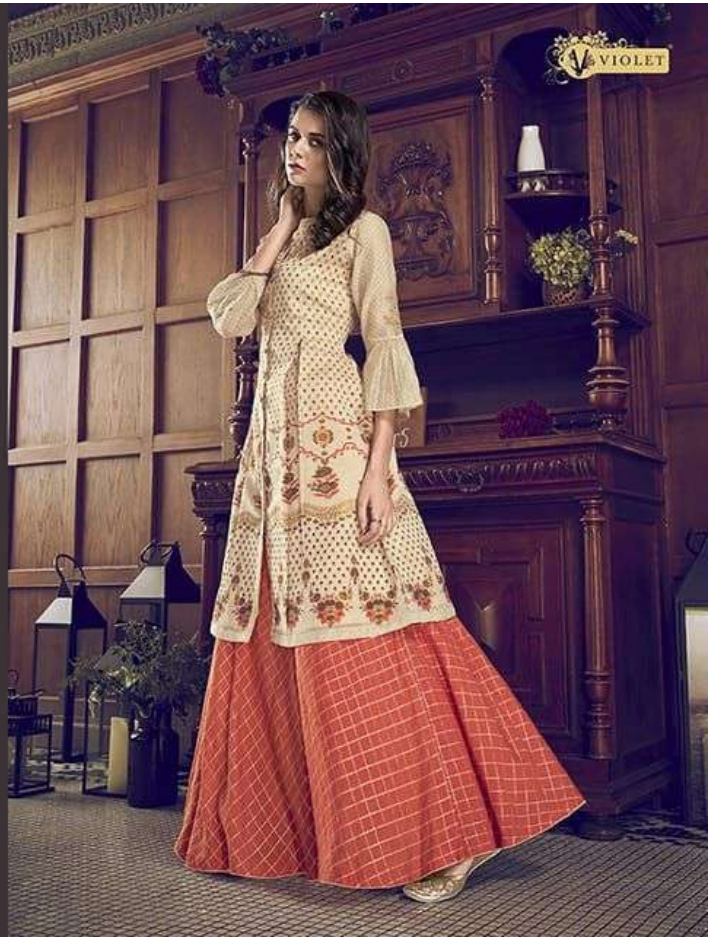

V VIOLET

5010

5007

5009

VIOLET

5005

5006

5001

5008

5004

5008

5002

5007

V VIOLET

5001

5002

5011

5012

5012

D.NO	TOP	INNER	BOTTOM	DUPATTA	RATE
5001	TUSSER SILK	-	ATG SILK	COTTON JAQUARD	2155
				HAND SPRAY PRINT	
5002	PURE ART SILK	COTTON	-	COTTON	1860
5003	PURE ART SILK	RUSSIAN SILK	RUSSIAN SILK	COTTON	1790
5004	PURE ART SILK	COTTON	-	COTTON	1790
5005	TUSSER SILK		ATG SILK	COTTON JAQUARD	1980
				HAND SPRAY PRINT	
5006	PURE ART SILK	MADURAI SILK	MADURAI SILK	COTTON	1790
5007	PURE ART SILK	COTTON	PURE CHECKS	COTTON	2155
5008	TUSSER SILK	-	ATG SILK	BLUE CHERRY	2090
				DIGITAL PRINT	
5009	PURE ART SILK	PURE CHECKS + GOLI	-	COTTON	2090
5010	PURE ART SILK	TWO TONE SILK	TWO TONE SILK	COTTON	1860
5011	PURE ART SILK	COTTON	COTTON	COTTON	1980
5012	PURE ART SILK	RUSSIAN SILK	RUSSIAN SILK	COTTON	1860

TOTAL PCS=12

TOTAL AMOUNT=23400

AVG. AMOUNT=1950+GST

Swagat NX

D. No.	Product Dimension			
	Top	Bottom	Dupatta	Inner
5001	Bust: 48"/Length: 46"	2 Mtr	2.20 Mtr	Attached
5002	Bust: 46"/Length: 48"	2.80 Mtr	2.30 Mtr	Attached
5003	Bust: 48"/Length: 48"	2 Mtr	2.30 Mtr	2.50 Mtr
5004	Bust: 44"/Length: 46"	2.90 Mtr	2.30 Mtr	N/A
5005	Bust: 48"/Length: 46"	2.60 Mtr	2.10 Mtr	Attached
5006	Bust: 48"/Length: 46"	2.40 Mtr	2.30 Mtr	2 Mtr
5007	Bust: 48"/Length: 40"	4 Mtr	2.40 Mtr	Attached
5008	Bust: 48"/Length: 46"	2 Mtr	2.30 Mtr	Attached
5009	Bust: 48"/Length: 46"	3 Mtr	2.40 Mtr	Attached
5010	Bust: 48"/Length: 48"	2.40 Mtr	2.50 Mtr	2 Mtr
5011	Bust: 48"/Length: 48"	2.90 Mtr	2.40 Mtr	1.90 Mtr
5012	Bust: 48"/Length: 48"	2 Mtr	2.40 Mtr	Attached