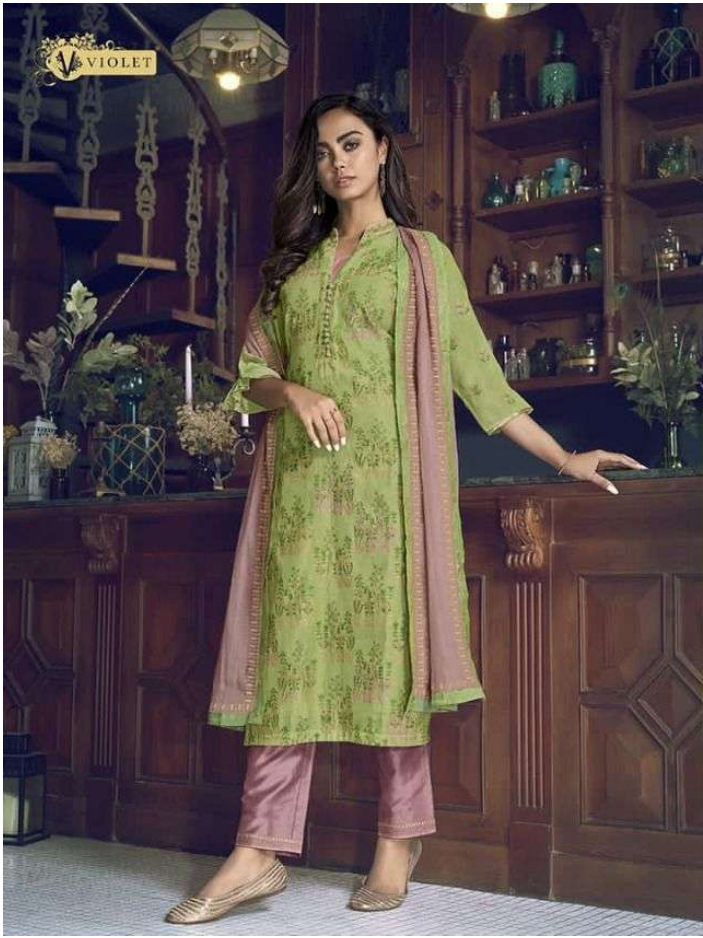

V VIOLET

5010

5007

5009

VIOLET

5005

5006

5001

5008

5004

VIOLET

5008

5002

5007

V VIOLET

5001

5010

5011

5012

5012

V VIOLET

D.NO	TOP	INNER	BOTTOM	DUPATTA	RATE
5001	TUSSER SILK	-	ATG SILK	COTTON JAQUARD	2155
				HAND SPRAY PRINT	
5002	PURE ART SILK	COTTON	-	COTTON	1860
5003	PURE ART SILK	RUSSIAN SILK	RUSSIAN SILK	COTTON	1790
5004	PURE ART SILK	COTTON	-	COTTON	1790
5005	TUSSER SILK		ATG SILK	COTTON JAQUARD	1980
				HAND SPRAY PRINT	
5006	PURE ART SILK	MADURAI SILK	MADURAI SILK	COTTON	1790
5007	PURE ART SILK	COTTON	PURE CHECKS	COTTON	2155
5008	TUSSER SILK	-	ATG SILK	BLUE CHERRY	2090
				DIGITAL PRINT	
5009	PURE ART SILK	PURE CHECKS + GOLI	-	COTTON	2090
5010	PURE ART SILK	TWO TONE SILK	TWO TONE SILK	COTTON	1860
5011	PURE ART SILK	COTTON	COTTON	COTTON	1980
5012	PURE ART SILK	RUSSIAN SILK	RUSSIAN SILK	COTTON	1860

TOTAL PCS=12

TOTAL AMOUNT=23400

AVG. AMOUNT=1950+GST

Swagat NX

D. No.	Product Dimension			
	Top	Bottom	Dupatta	Inner
5001	Bust: 48"/Length: 46"	2 Mtr	2.20 Mtr	Attached
5002	Bust: 46"/Length: 48"	2.80 Mtr	2.30 Mtr	Attached
5003	Bust: 48"/Length: 48"	2 Mtr	2.30 Mtr	2.50 Mtr
5004	Bust: 44"/Length: 46"	2.90 Mtr	2.30 Mtr	N/A
5005	Bust: 48"/Length: 46"	2.60 Mtr	2.10 Mtr	Attached
5006	Bust: 48"/Length: 46"	2.40 Mtr	2.30 Mtr	2 Mtr
5007	Bust: 48"/Length: 40"	4 Mtr	2.40 Mtr	Attached
5008	Bust: 48"/Length: 46"	2 Mtr	2.30 Mtr	Attached
5009	Bust: 48"/Length: 46"	3 Mtr	2.40 Mtr	Attached
5010	Bust: 48"/Length: 48"	2.40 Mtr	2.50 Mtr	2 Mtr
5011	Bust: 48"/Length: 48"	2.90 Mtr	2.40 Mtr	1.90 Mtr
5012	Bust: 48"/Length: 48"	2 Mtr	2.40 Mtr	Attached