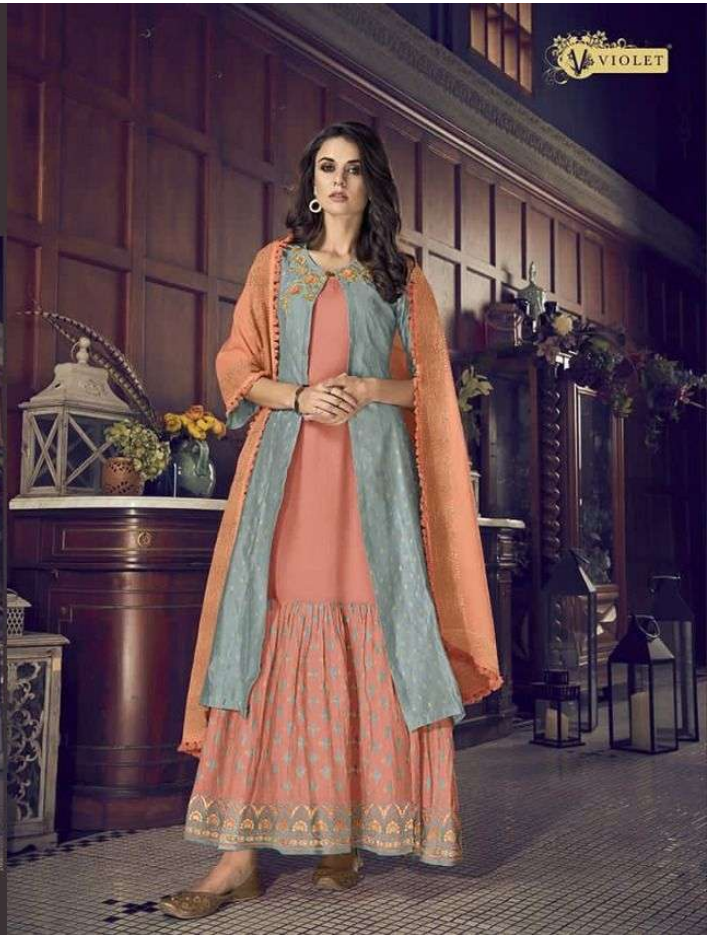

V VIOLET

5010

5007

5009

VIOLET

5005

5006

5001

5008

5004

VIOLET

5008

5002

5007

V VIOLET

5001

5010

5011

5012

5012

V VIOLET

D.NO	TOP	INNER	BOTTOM	DUPATTA	RATE
5001	TUSSER SILK	-	ATG SILK	COTTON JAQUARD	2155
				HAND SPRAY PRINT	
5002	PURE ART SILK	COTTON	-	COTTON	1860
5003	PURE ART SILK	RUSSIAN SILK	RUSSIAN SILK	COTTON	1790
5004	PURE ART SILK	COTTON	-	COTTON	1790
5005	TUSSER SILK		ATG SILK	COTTON JAQUARD	1980
				HAND SPRAY PRINT	
5006	PURE ART SILK	MADURAI SILK	MADURAI SILK	COTTON	1790
5007	PURE ART SILK	COTTON	PURE CHECKS	COTTON	2155
5008	TUSSER SILK	-	ATG SILK	BLUE CHERRY	2090
				DIGITAL PRINT	
5009	PURE ART SILK	PURE CHECKS + GOLI	-	COTTON	2090
5010	PURE ART SILK	TWO TONE SILK	TWO TONE SILK	COTTON	1860
5011	PURE ART SILK	COTTON	COTTON	COTTON	1980
5012	PURE ART SILK	RUSSIAN SILK	RUSSIAN SILK	COTTON	1860

TOTAL PCS=12

TOTAL AMOUNT=23400

AVG. AMOUNT=1950+GST

Swagat NX

D. No.	Product Dimension			
	Top	Bottom	Dupatta	Inner
5001	Bust: 48"/Length: 46"	2 Mtr	2.20 Mtr	Attached
5002	Bust: 46"/Length: 48"	2.80 Mtr	2.30 Mtr	Attached
5003	Bust: 48"/Length: 48"	2 Mtr	2.30 Mtr	2.50 Mtr
5004	Bust: 44"/Length: 46"	2.90 Mtr	2.30 Mtr	N/A
5005	Bust: 48"/Length: 46"	2.60 Mtr	2.10 Mtr	Attached
5006	Bust: 48"/Length: 46"	2.40 Mtr	2.30 Mtr	2 Mtr
5007	Bust: 48"/Length: 40"	4 Mtr	2.40 Mtr	Attached
5008	Bust: 48"/Length: 46"	2 Mtr	2.30 Mtr	Attached
5009	Bust: 48"/Length: 46"	3 Mtr	2.40 Mtr	Attached
5010	Bust: 48"/Length: 48"	2.40 Mtr	2.50 Mtr	2 Mtr
5011	Bust: 48"/Length: 48"	2.90 Mtr	2.40 Mtr	1.90 Mtr
5012	Bust: 48"/Length: 48"	2 Mtr	2.40 Mtr	Attached