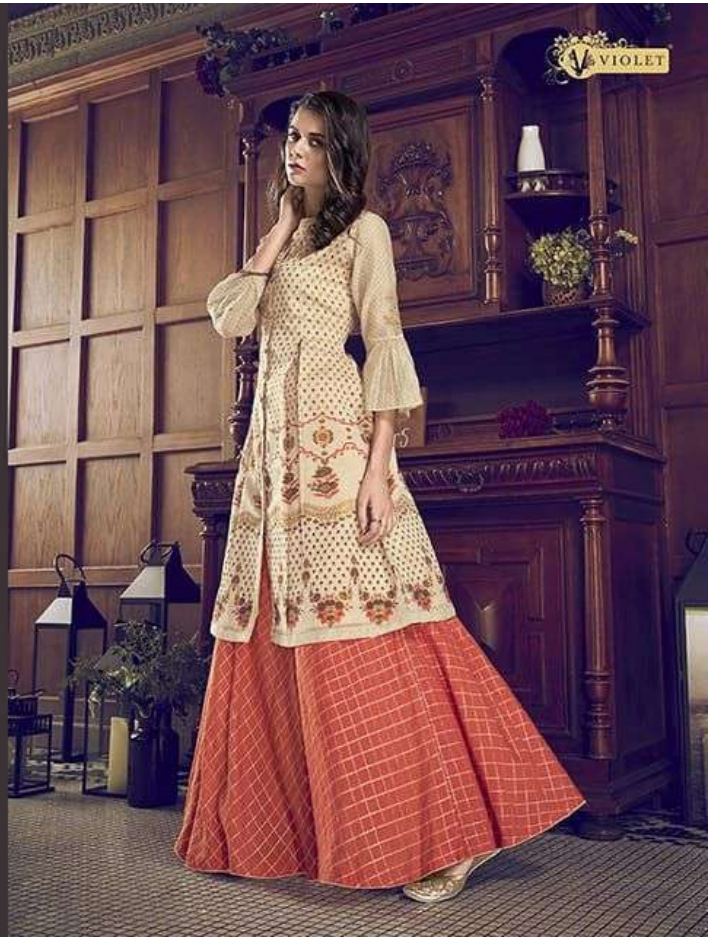

V VIOLET

5007

5009

VIOLET

5005

5006

5001

5008

5004

5008

5002

5007

VIOLET

5011

V VIOLET

5001

5010

5011

5012

5012

D.NO	TOP	INNER	BOTTOM	DUPATTA	RATE
5001	TUSSER SILK	-	ATG SILK	COTTON JAQUARD	2155
				HAND SPRAY PRINT	
5002	PURE ART SILK	COTTON	-	COTTON	1860
5003	PURE ART SILK	RUSSIAN SILK	RUSSIAN SILK	COTTON	1790
5004	PURE ART SILK	COTTON	-	COTTON	1790
5005	TUSSER SILK		ATG SILK	COTTON JAQUARD	1980
				HAND SPRAY PRINT	
5006	PURE ART SILK	MADURAI SILK	MADURAI SILK	COTTON	1790
5007	PURE ART SILK	COTTON	PURE CHECKS	COTTON	2155
5008	TUSSER SILK	-	ATG SILK	BLUE CHERRY	2090
				DIGITAL PRINT	
5009	PURE ART SILK	PURE CHECKS + GOLI	-	COTTON	2090
5010	PURE ART SILK	TWO TONE SILK	TWO TONE SILK	COTTON	1860
5011	PURE ART SILK	COTTON	COTTON	COTTON	1980
5012	PURE ART SILK	RUSSIAN SILK	RUSSIAN SILK	COTTON	1860

TOTAL PCS=12

TOTAL AMOUNT=23400

AVG. AMOUNT=1950+GST

Swagat NX

D. No.	Product Dimension			
	Top	Bottom	Dupatta	Inner
5001	Bust: 48"/Length: 46"	2 Mtr	2.20 Mtr	Attached
5002	Bust: 46"/Length: 48"	2.80 Mtr	2.30 Mtr	Attached
5003	Bust: 48"/Length: 48"	2 Mtr	2.30 Mtr	2.50 Mtr
5004	Bust: 44"/Length: 46"	2.90 Mtr	2.30 Mtr	N/A
5005	Bust: 48"/Length: 46"	2.60 Mtr	2.10 Mtr	Attached
5006	Bust: 48"/Length: 46"	2.40 Mtr	2.30 Mtr	2 Mtr
5007	Bust: 48"/Length: 40"	4 Mtr	2.40 Mtr	Attached
5008	Bust: 48"/Length: 46"	2 Mtr	2.30 Mtr	Attached
5009	Bust: 48"/Length: 46"	3 Mtr	2.40 Mtr	Attached
5010	Bust: 48"/Length: 48"	2.40 Mtr	2.50 Mtr	2 Mtr
5011	Bust: 48"/Length: 48"	2.90 Mtr	2.40 Mtr	1.90 Mtr
5012	Bust: 48"/Length: 48"	2 Mtr	2.40 Mtr	Attached