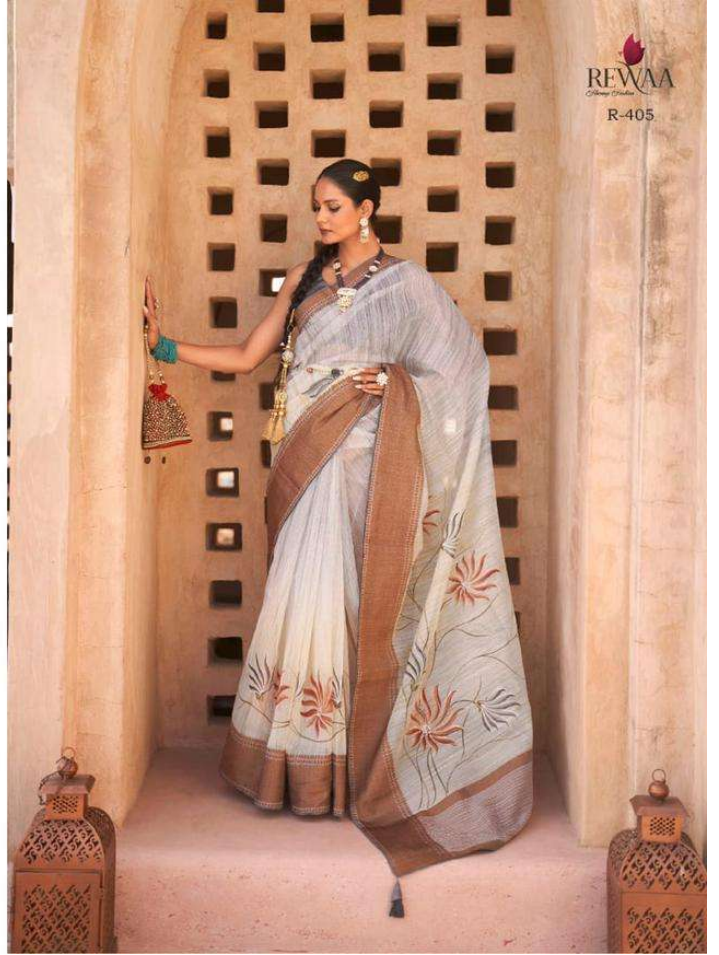

REVVA
Handmade in India

Satya Shringar

feminine lets you in woman's beauty inside and
outside, she is the liveliest and bubbliest of the
lot, she brings a lot of life into the picture.

REVVA
The Art of Indian Fashion

Satya Ganesha

feminine lets you in woman's beauty inside and
outside, she is the liveliest and bubbliest of the
lot, she brings a lot of life into the picture.

She is the life of the party

...because you're in women's hearts and minds, she is the liveliest and loveliest of the lot. she brings a lot of life into the picture.

R-401

R-405

R-406

REWAA
Design Studio

SANGINI
VOL. 1

REVA
...remember how you fit her in a heavy, colorful and
gorgeous, she is the liveliest and loveliest of the
lot, she brings a lot of life into the picture.

REVA
by Anand

Just by standing

Feminine less you in woman's beauty beside and
outside, she is the liveliest and loveliest of the
lot, she brings a lot of life into the picture.