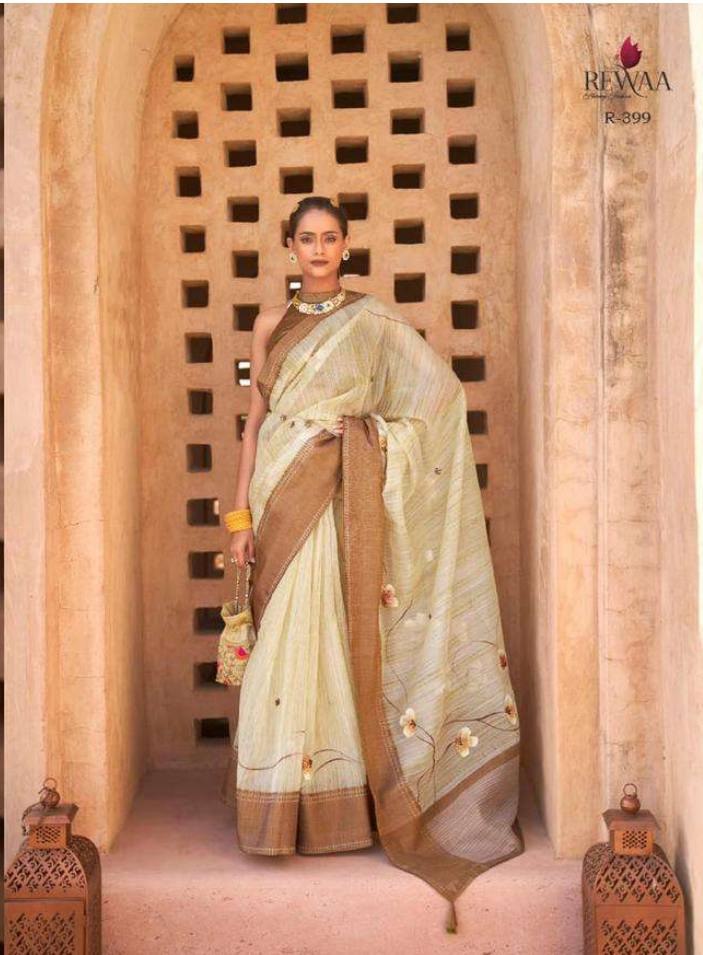

REVVA
Handmade in India

Satya Shringar

feminine lets you in woman's beauty inside and
outside, she is the liveliest and bubbliest of the
lot, she brings a lot of life into the picture.

REVVA
The Art of Indian Fashion

Satya Ganesha

feminine lets you in woman's beauty inside and
outside, she is the liveliest and bubbliest of the
lot, she brings a lot of life into the picture.

She is the life of the party

...because you're in women's hearts and minds, she is the liveliest and loveliest of the lot. she brings a lot of life into the picture.

REVVA
R-398

Reva
Because you see in woman's beauty inside and outside she is the liveliest and loveliest of the lot. she brings a lot of life into the picture.

REWAA
R-406

REVVA
A brand by Revva

Start by

feminine lets you in woman's beauty inside and
outside, she is the liveliest and loveliest of the
lot. She brings a lot of life into the picture.

Simply Stunning

contains less you in woman's beauty make and
smiles she is the liveliest and bubbliest of the
lot. she brings a lot of life into the picture

REWAA
R-403

REVVA
By Revva

Revva

Revva lets you in woman's beauty inside and
outside, she is the liveliest and bubbliest of the
lot, she brings a lot of life into the picture.