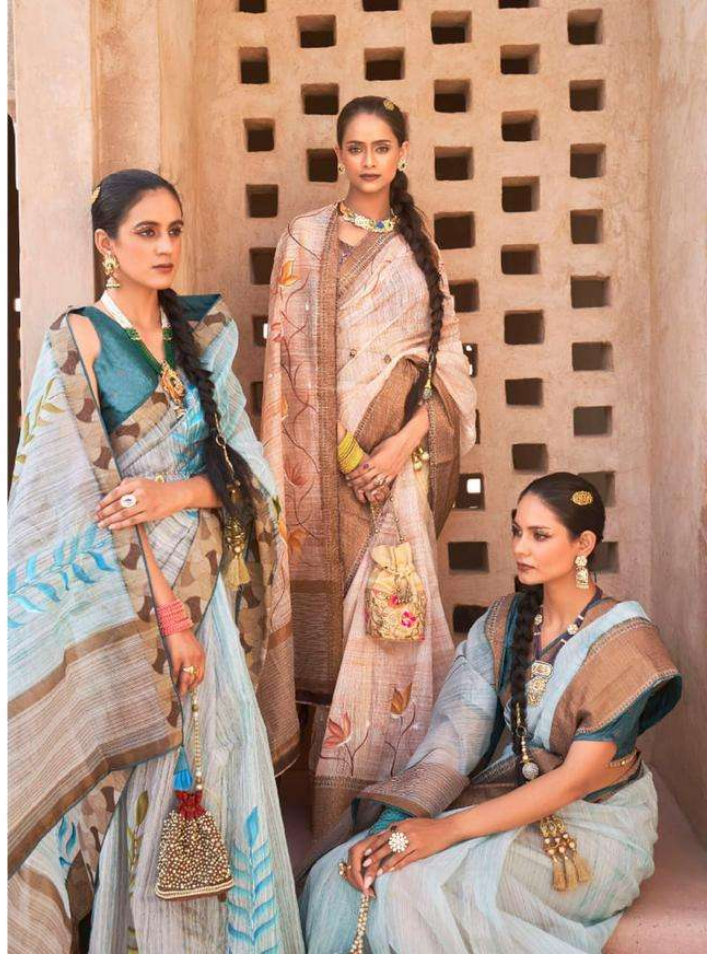

REVVA
Handmade in India

Satya Shringar