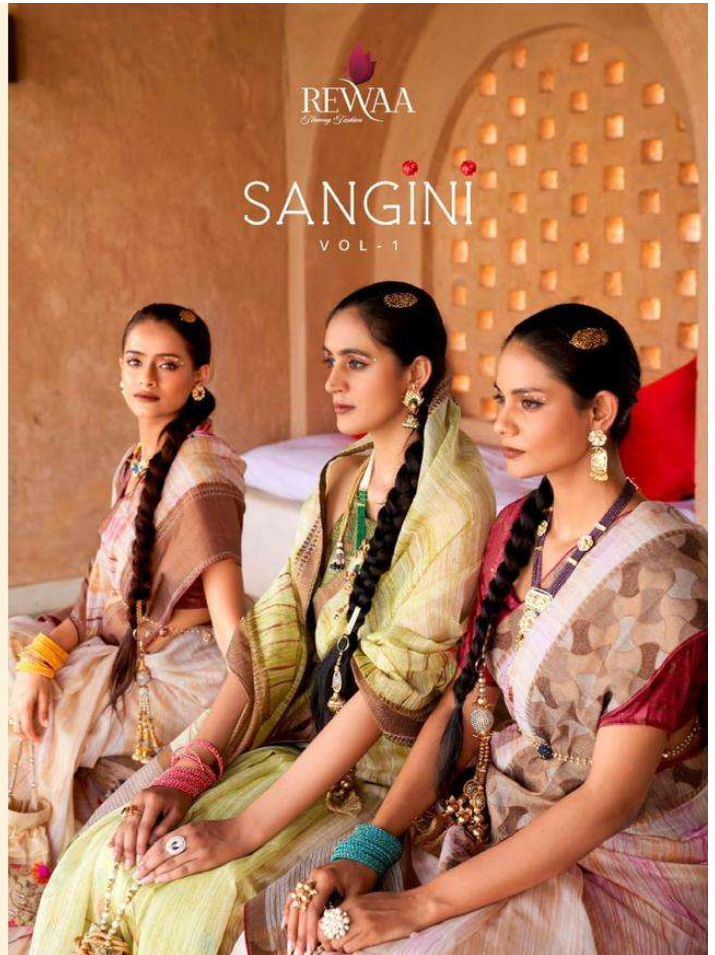

©2020/21 Design By
REWAAS ART +91 8238399444

customer care no.
8238399444

www.rewaafashion.com
contact@rewaafashion.com

facebook

youtube

instagram

website

complimentary copy not for sale