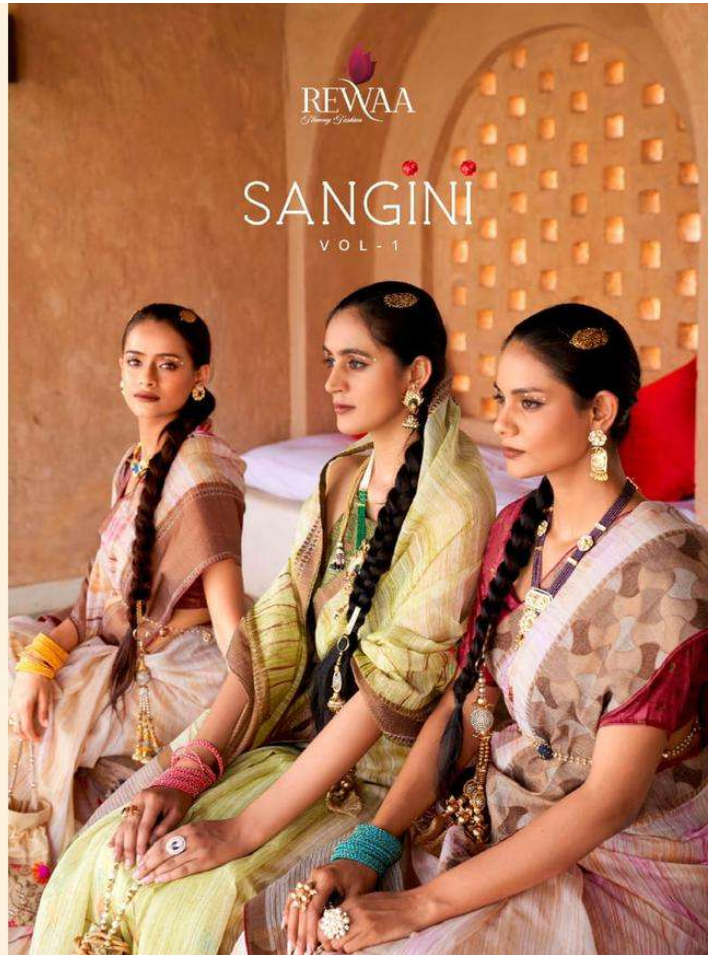

REVVA
The Art of Indian Fashion

Satyajit Ray

feminine lets you in woman's beauty inside and
outside, she is the liveliest and bubbliest of the
lot, she brings a lot of life into the picture.

REVVA
The Art of Indian Fashion

Satish Gujral

feminine lets you in woman's beauty inside and
outside, she is the liveliest and bubbliest of the
lot, she brings a lot of life into the picture.

She is the life of the party

...because you in women's hearts find and
...because she is the liveliest and loveliest of the
...for she brings a lot of life into the picture.

feminine lets you be woman's beauty inside and
outside, she is the liveliest and loveliest of the
lot. she brings a lot of life into the picture.

Simply Stunning

contains less you in woman's beauty make and
smiles she is the liveliest and bubbliest of the
lot. she brings a lot of life into the picture

customer care no.
8238399444

www.rewaafashion.com
contact@rewaafashion.com

facebook

youtube

instagram

website

complimentary copy not for sale

Reena R.
I wish you in woman's beauty inside and
outside she is the liveliest and loveliest of the
lot. she brings a lot of life into the picture.