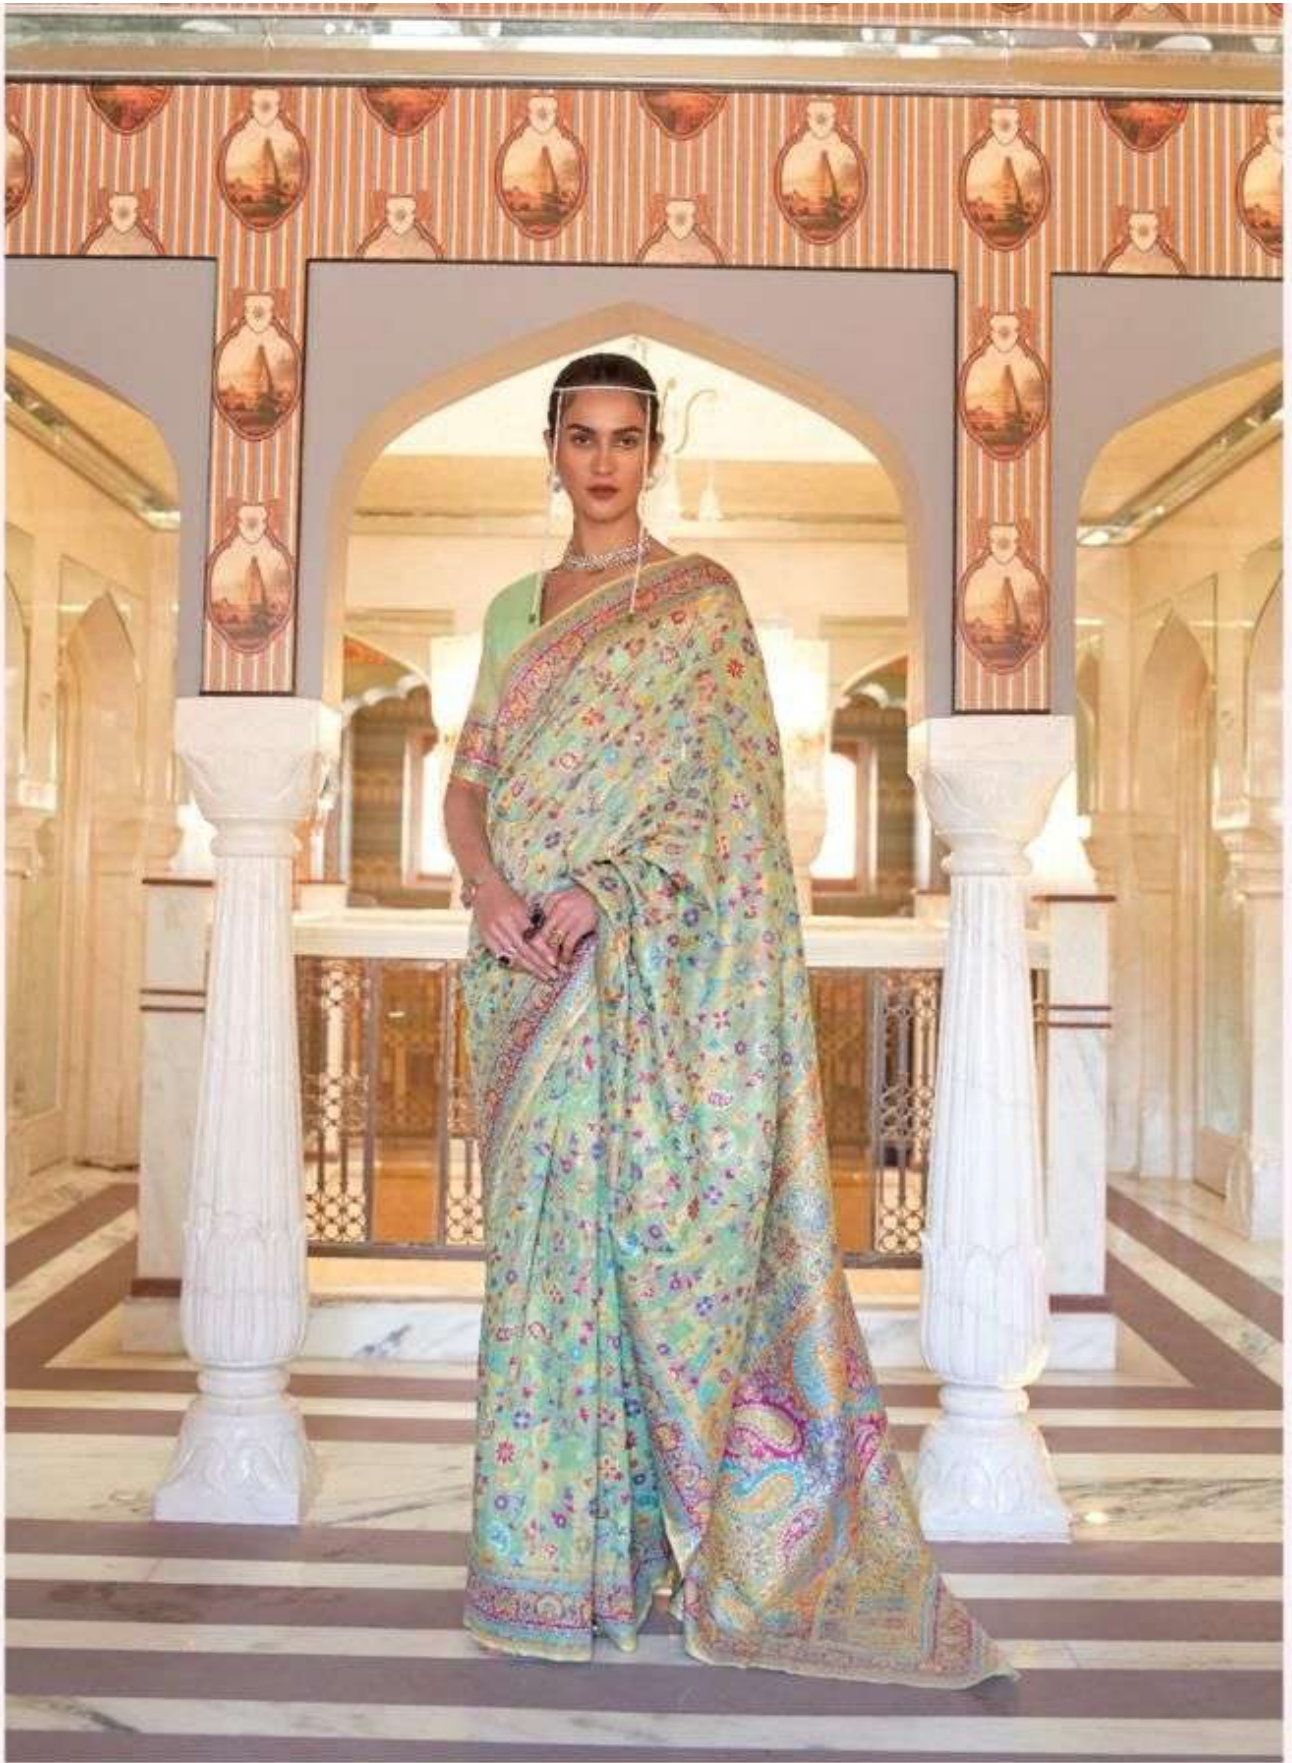

RAJTEX
Handloom
Surat | Udaipur | Ghumna

KHUBANI SILK

KASHMIRI MODAL HANDLOOM WEAVING 240001