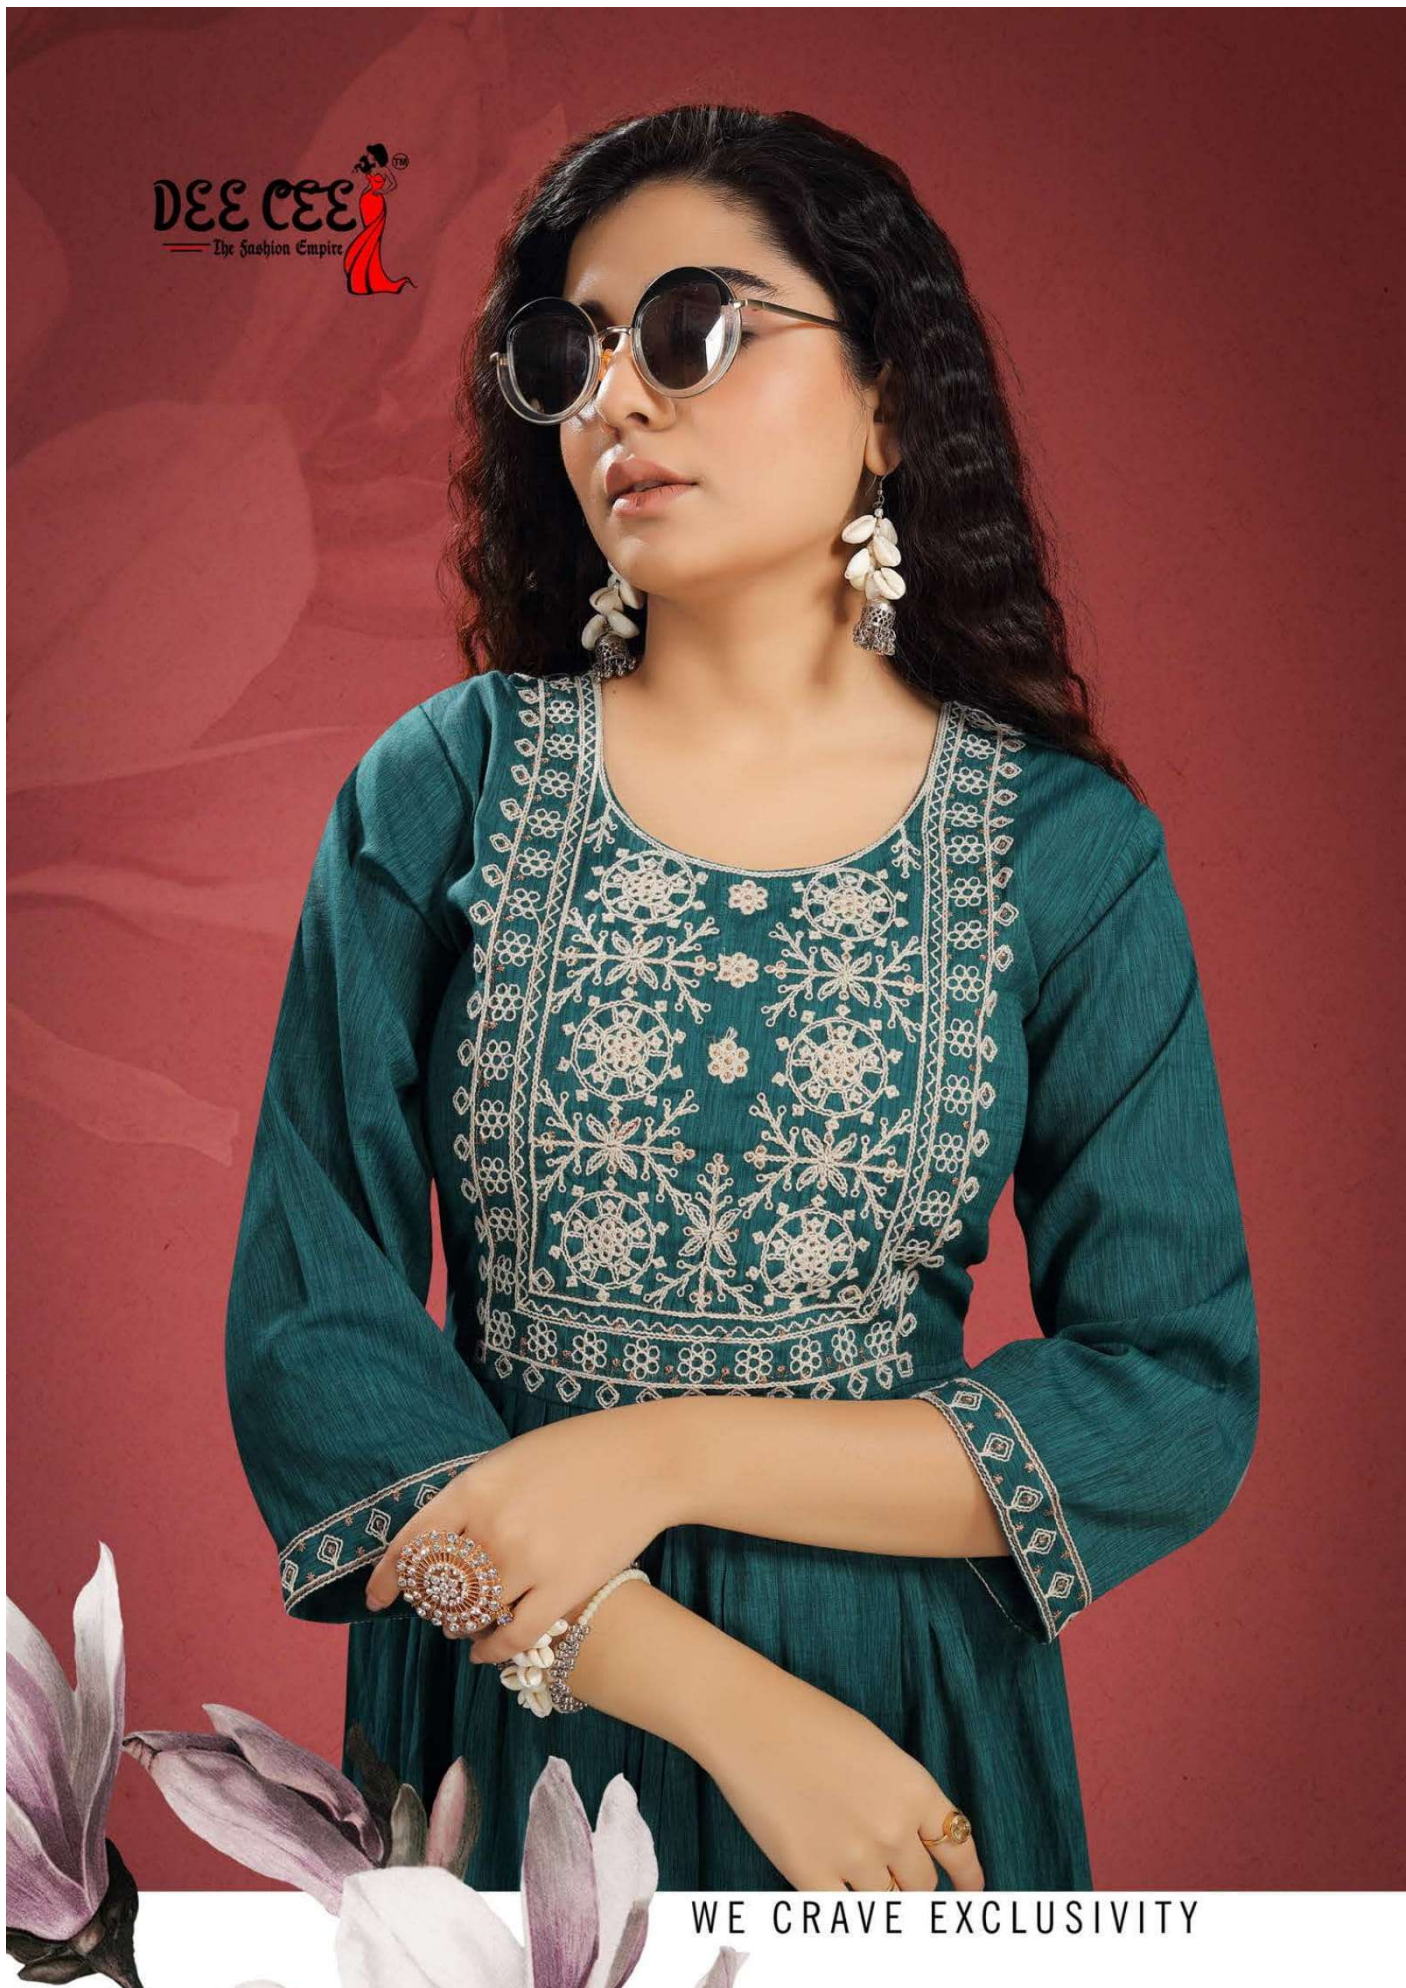

DEE CEE
The Fashion Empire

Rase
THA FASHION IMPIRE

Rase
THA FASHION IMPIRE

DEE CEE
— The Fashion Empire

WE CRAVE EXCLUSIVITY

DEE CEE
— The Fashion Empire

Rose
1390

DEE CEE
— The Fashion Empire

Rose
1391

DEE CEE
— The Fashion Empire

TRY IT ON, YOU'LL BUY IT!

DEE CEE
— The Fashion Empire

Rose
1392

Rose
1393

DEE CEE
— The Fashion Empire

Rose
1394

DEE CEE
— The Fashion Empire

CREATE YOUR
OWN STYLE

Rose
1395

DEE CEE
— The Fashion Empire

Rose
1396

DEE CEE
— The Fashion Empire

Rose
1397

DEE CEE
— The Fashion Empire

FIND A NICE OUTFIT FOR ANY OCCASION

DEE CEE
— The Fashion Empire —

NAME:- ROSE

FAB:- RAYON LIQUID

PATTERN:- GHERA

PATTERN AND DORI

WORK

LENTH:- 46