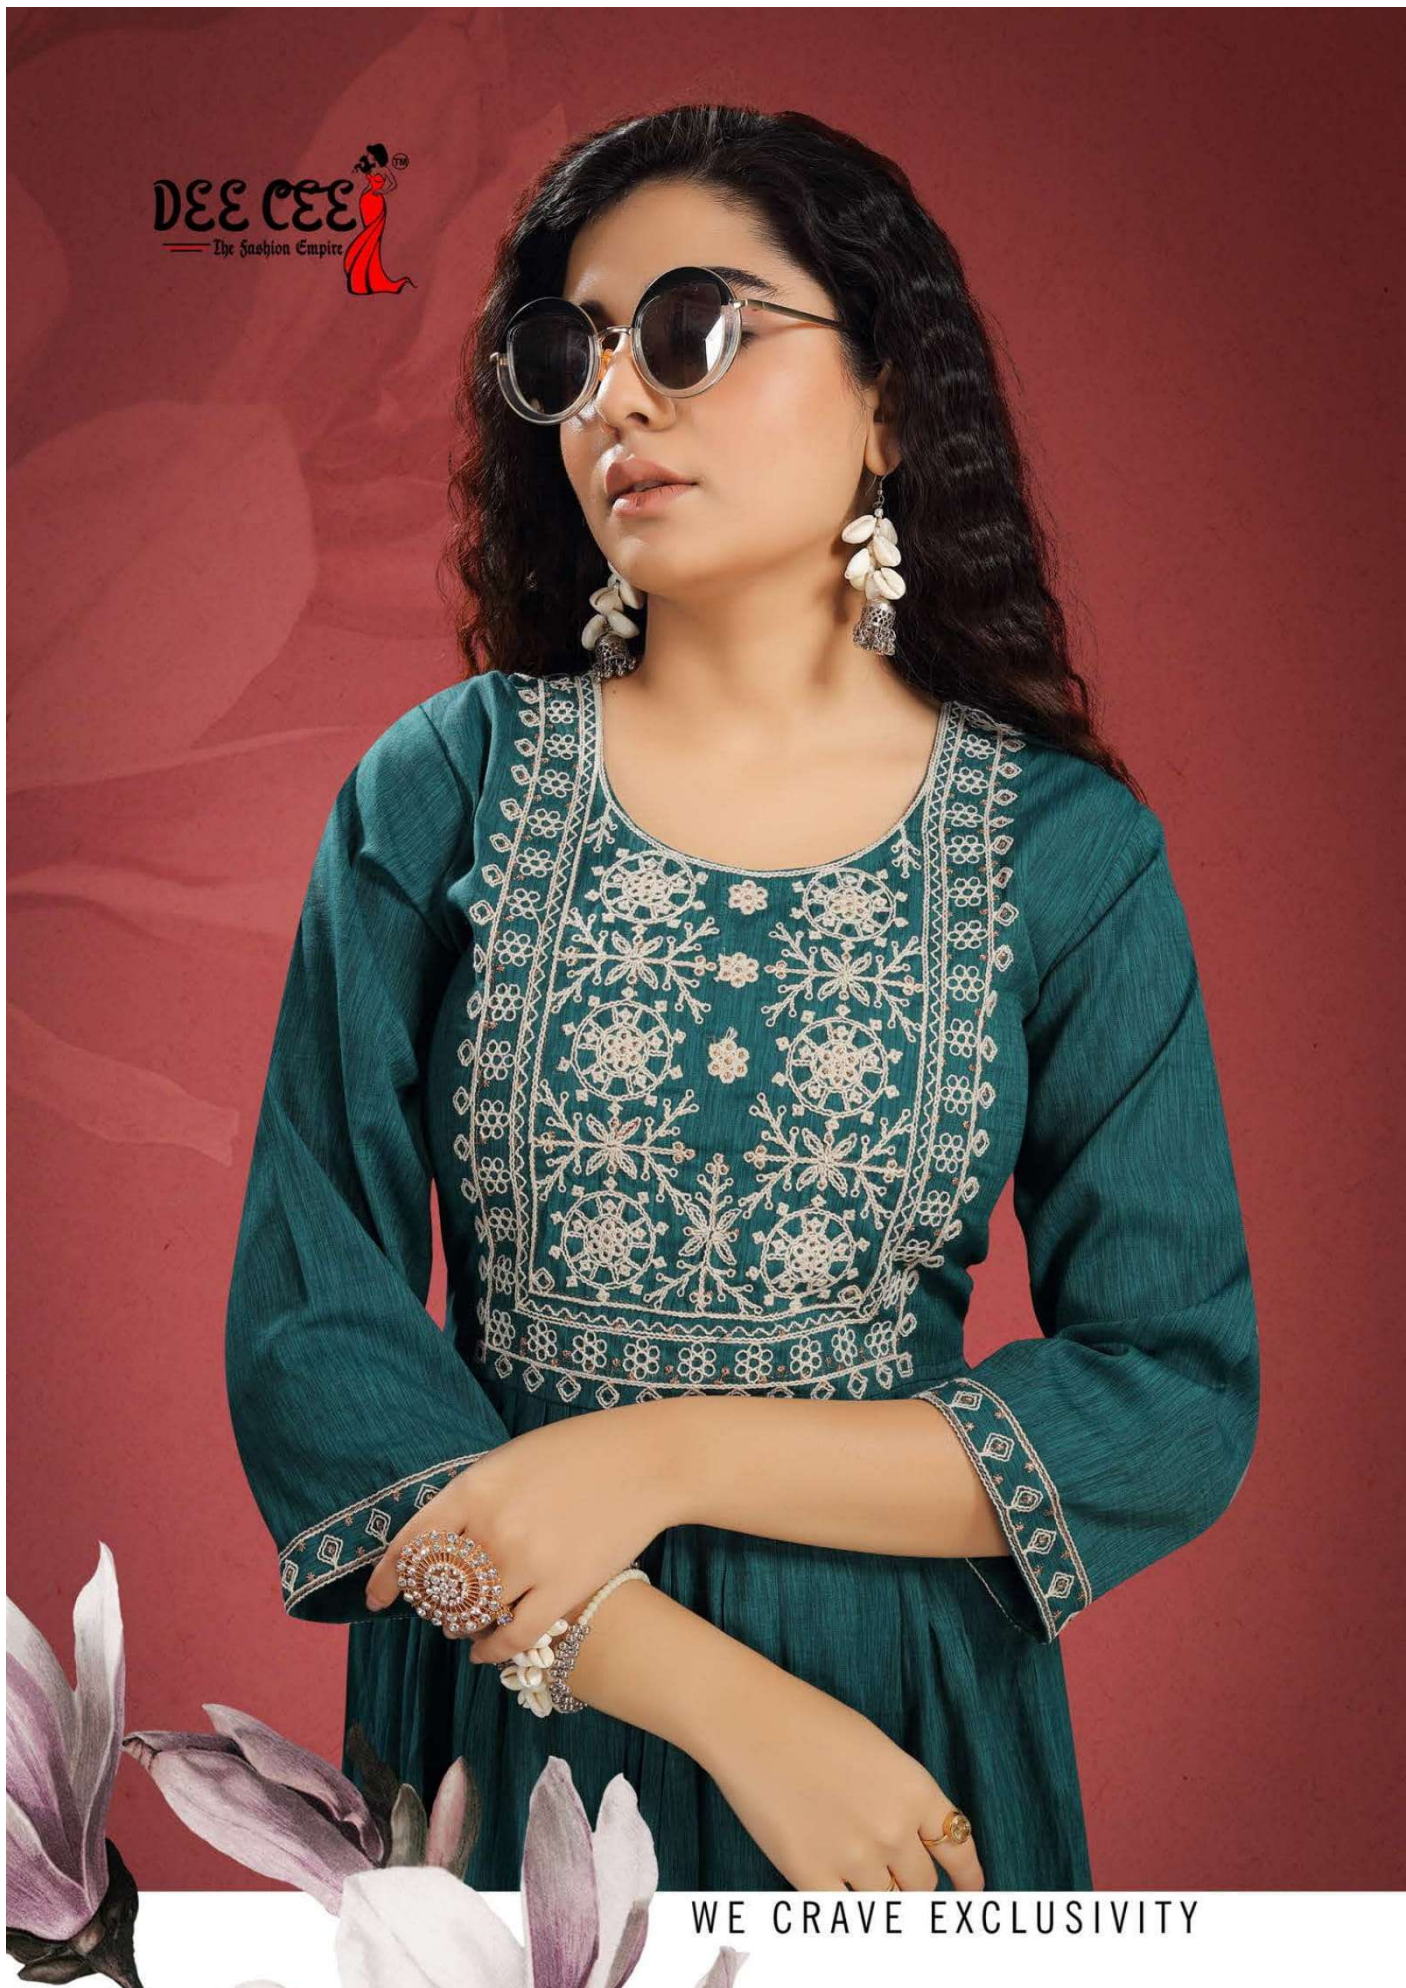

DEE CEE
The Fashion Empire

Rase
THA FASHION IMPIRE

DEE CEE
The Fashion Empire

Rase
THA FASHION IMPIRE

DEE CEE
— The Fashion Empire

WE CRAVE EXCLUSIVITY

DEE CEE
— The Fashion Empire

Rose
1390

DEE CEE
— The Fashion Empire

Rose
1391

DEE CEE
— The Fashion Empire

TRY IT ON, YOU'LL BUY IT!

DEE CEE
— The Fashion Empire

Rose
1392

Rose
1393

DEE CEE
— The Fashion Empire

Rose
1394

DEE CEE
— The Fashion Empire

CREATE YOUR
OWN STYLE

Rose
1395

DEE CEE
— The Fashion Empire

Rose
1396

DEE CEE
— The Fashion Empire

Rose
1397

DEE CEE
The Fashion Empire

FIND A NICE OUTFIT FOR ANY OCCASION

DEE CEE
— The Fashion Empire —

NAME:- ROSE
FAB:- RAYON LIQUID
PATTERN:- GHERA
PATTERN AND DORI
WORK
LENTH:- 46
SIZE:- M L XL XXL