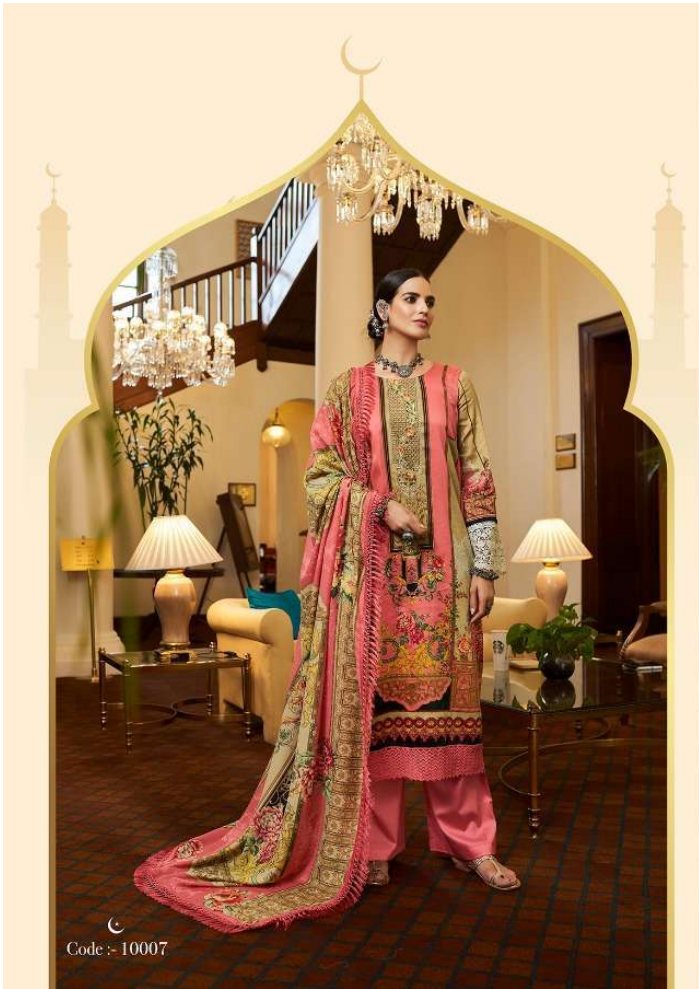

Kesari
TRENDZ

Jashni e bahar

Kesari
TRENDZ

Jashni e bahar

10001

10002

10003

10004

10005

10006

10007

10008

Kesari
TRENDZ

☾

*Embrace yourself with
grace by flaunting these lovely outfits.*

A graphic design featuring a silhouette of a mosque with multiple domes and crescent moons against a warm, golden-yellow background. The design is centered and includes the brand name 'Kesari TRENDZ' and a small crescent moon symbol. Below the graphic is a quote in a cursive font.

Code :- 10001

Code:- 10003

Kesari
TRENDZ

Jashni e bahar
Pakistani Collection

Kesari
TRENDS

Code :- 10002

Kesari
TRENDS

Code :- 10007