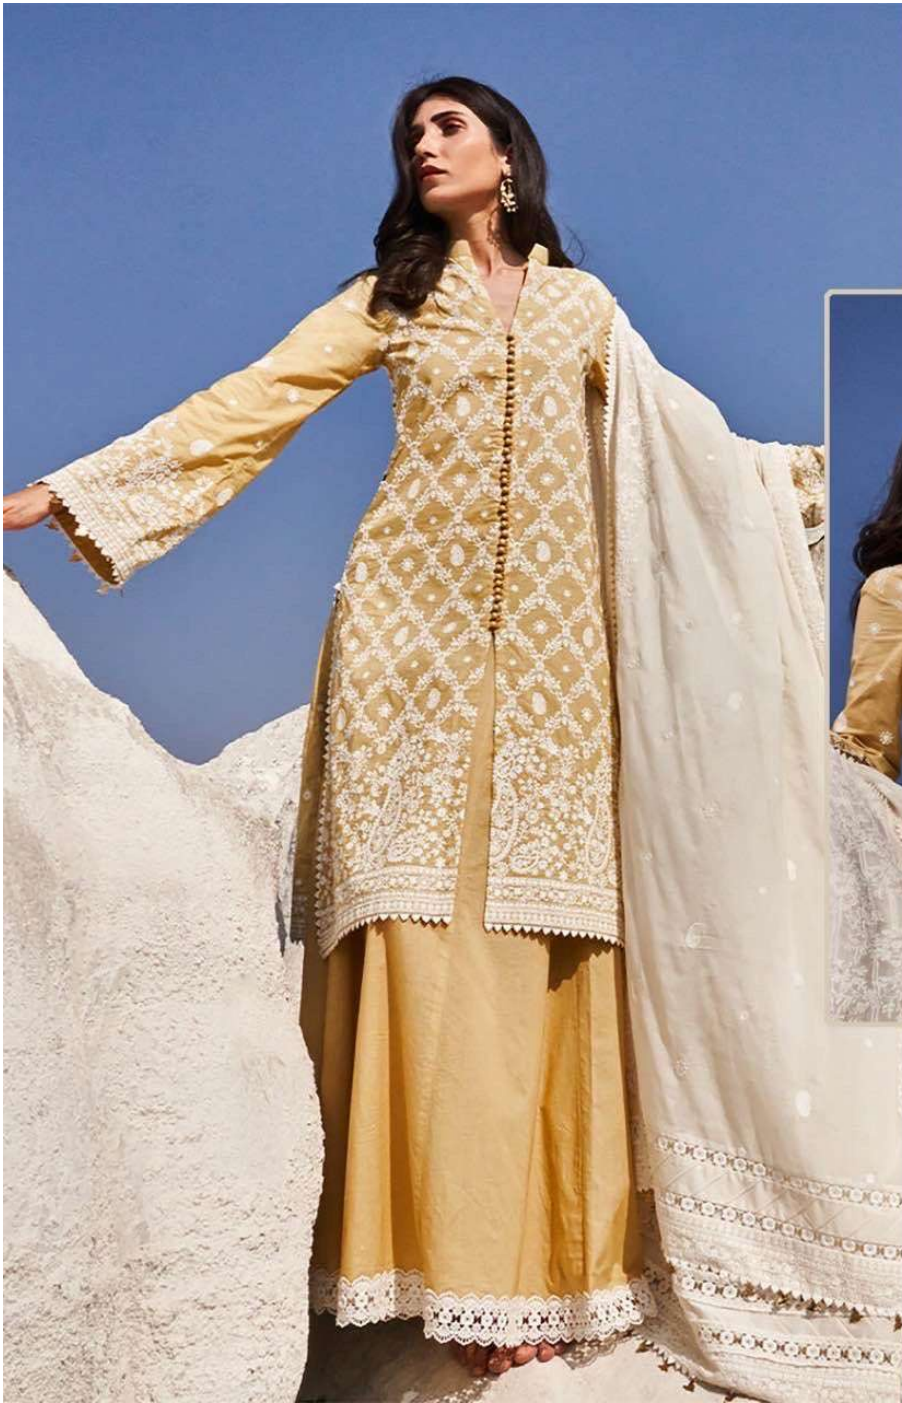

ZARQASH[®]
A BRAND BY KX[™]

LAWANKARI VOL 24 by ZARQASH

ZARQASH[®]
A BRAND BY KX[™]

LAWANKARI VOL 24 by ZARQASH

ZARQASH[®]
A BRAND BY **KATYUKA**

Z-2155

FEBRIC DETAILS

TOP :-COTTON EMBROIDERED

BOTTOM :- COTTON

DUPATTA :-NAZHEN WITH EMBROIDERY

ZARQASH[®]
A BRAND BY **KATYUKA**

Z-2156

FEBRIC DETAILS

TOP :-COTTON EMBROIDERED

BOTTOM :- COTTON

DUPATTA :-Silk CHIFFON DIGITAL PRINT

FEBRIC DETAILS

TOP :-COTTON EMBROIDERED

BOTTOM :- COTTON

DUPATTA :-NAZHEN WITH EMBROIDERY

ZARQASH[®]
A BRAND BY **KATYUKA**

Z-2158

FEBRIC DETAILS

TOP :-COTTON EMBROIDERED

BOTTOM :- COTTON

DUPATTA :-NAZHEN WITH EMBROIDERY

ZARQASH[®]
A BRAND BY **KATYUKA**

Z-2159

FEBRIC DETAILS

TOP :-COTTON EMBROIDERED

BOTTOM :- COTTON

DUPATTA :-NAZHEN WITH EMBROIDERY