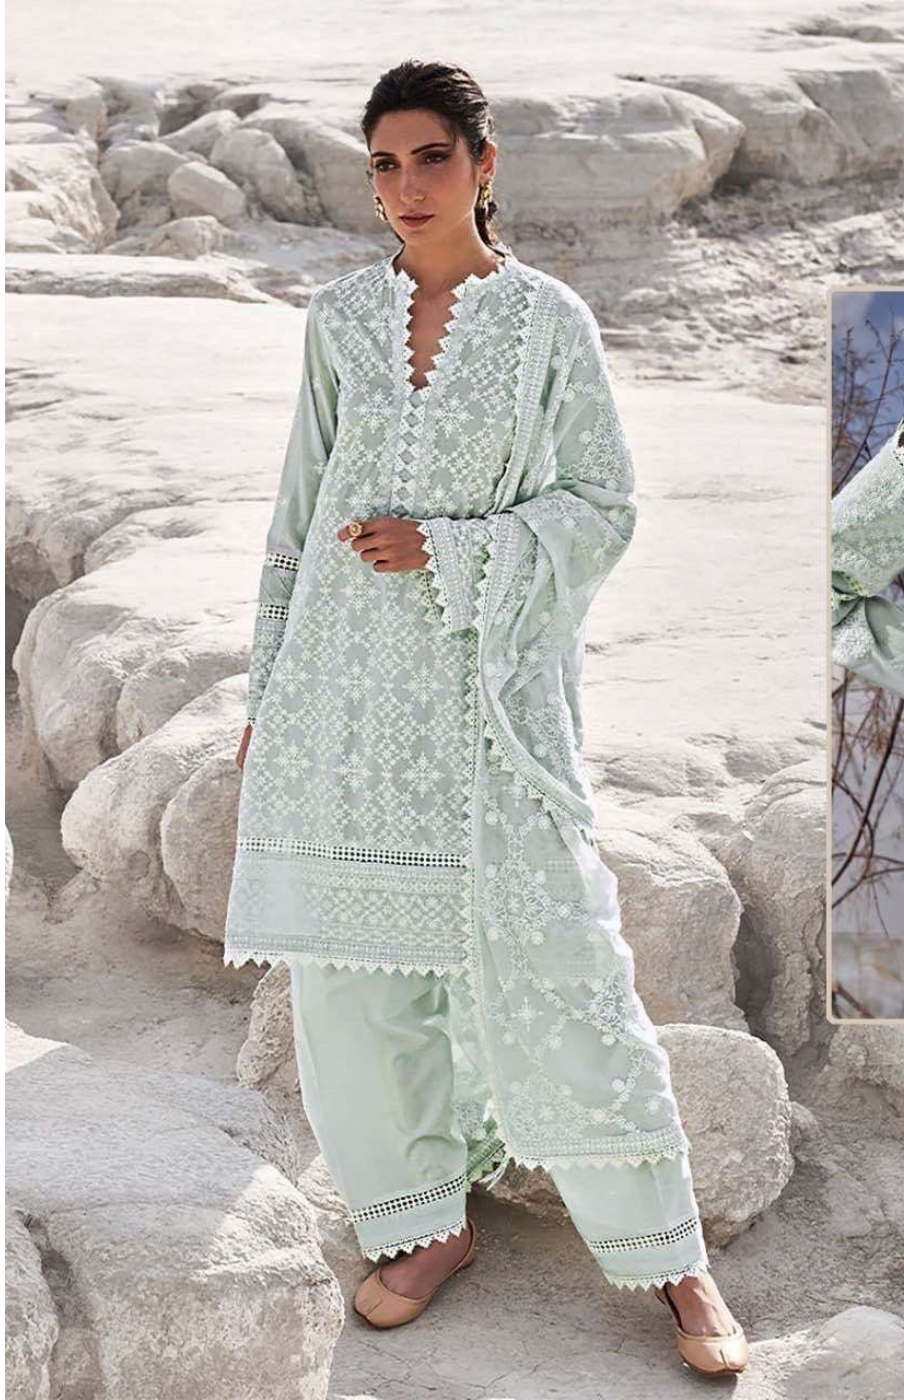

BOTTOM :- COTTON

DUPATTA :-NAZHEN WITH EMBROIDERY

ZARQASH[®]
A BRAND BY **KATYUKA**

Z-2156

FEBRIC DETAILS

TOP :-COTTON EMBROIDERED

BOTTOM :- COTTON

DUPATTA :-Silk CHIFFON DIGITAL PRINT

FEBRIC DETAILS

TOP :-COTTON EMBROIDERED

BOTTOM :- COTTON

DUPATTA :-NAZHEN WITH EMBROIDERY

ZARQASH[®]
A BRAND BY **KATYUKA**

Z-2158

FEBRIC DETAILS

TOP :-COTTON EMBROIDERED

BOTTOM :- COTTON

DUPATTA :-NAZHEN WITH EMBROIDERY

ZARQASH[®]
A BRAND BY **KATYUKA**

Z-2159

FEBRIC DETAILS

TOP :-COTTON EMBROIDERED

BOTTOM :- COTTON

DUPATTA :-NAZHEN WITH EMBROIDERY