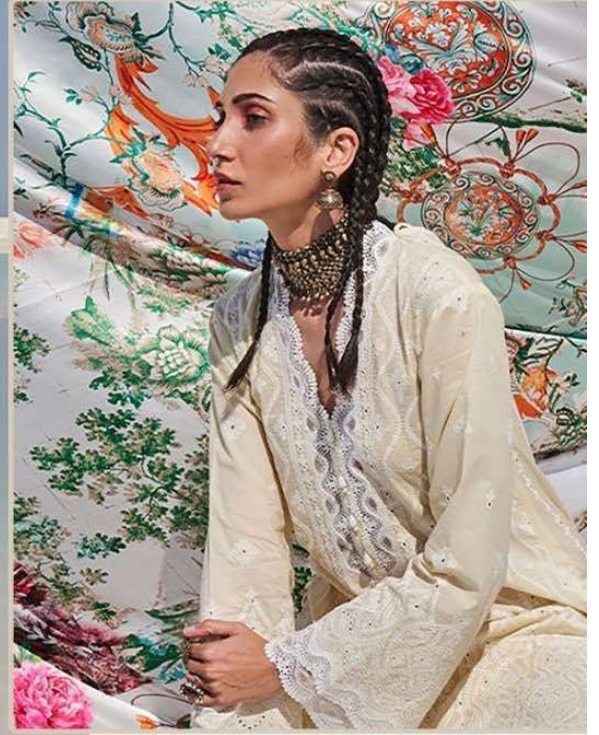

ZARQASH[®]
A BRAND BY KX[™]

LAWANKARI VOL 24 by ZARQASH

ZARQASH[®]
A BRAND BY KX[™]

LAWANKARI VOL 24 by ZARQASH

ZARQASH[®]
A BRAND BY **KATYUKA**

Z-2155

FEBRIC DETAILS

TOP :-COTTON EMBROIDERED

BOTTOM :- COTTON

DUPATTA :-NAZHEN WITH EMBROIDERY

ZARQASH[®]
A BRAND BY **KATYUKA**

Z-2156

FEBRIC DETAILS

TOP :-COTTON EMBROIDERED

BOTTOM :- COTTON

DUPATTA :-Silk CHIFFON DIGITAL PRINT

FEBRIC DETAILS

TOP :-COTTON EMBROIDERED

BOTTOM :- COTTON

DUPATTA :-NAZHEN WITH EMBROIDERY

ZARQASH[®]
A BRAND BY **KATYUKA**

Z-2158

FEBRIC DETAILS

TOP :-COTTON EMBROIDERED