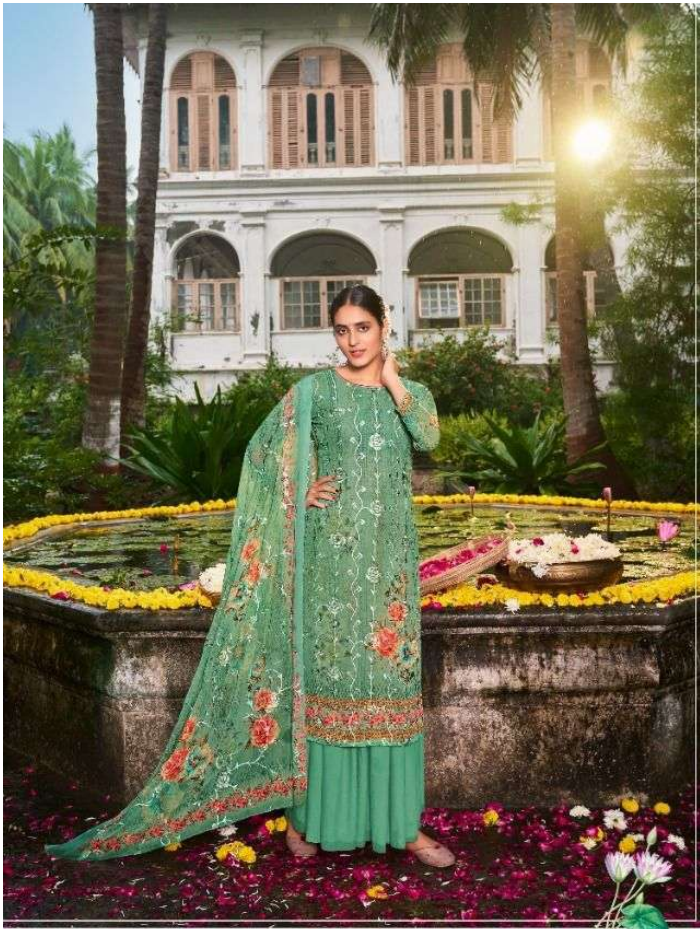

4703

4704

4705 ◊