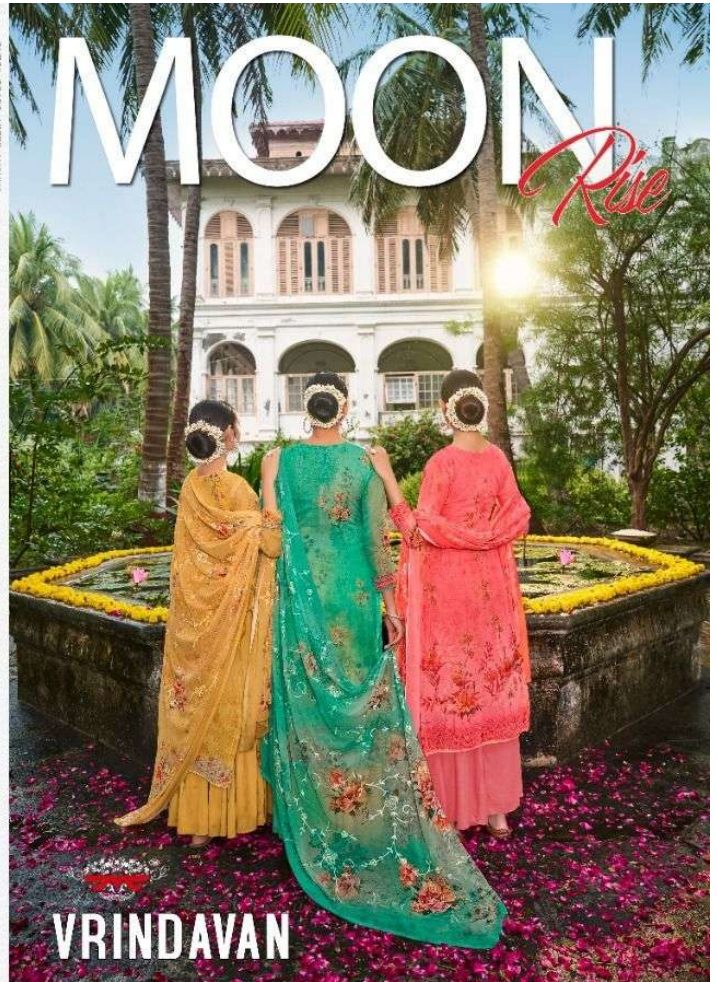

Complementary copy | not for sale

SMILY BY CIDRA 98796 40249