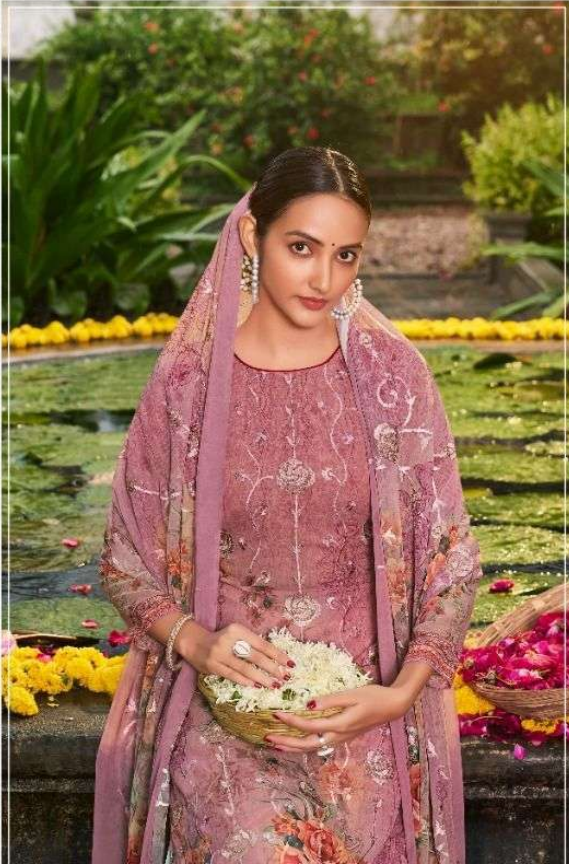

Mayur FABRICS

4706

4708

Mayur FABRICS

4702

Mayur FABRICS

MOON

Rise

VRINDAVAN

TOP	GEORGETTE DIGITAL PRINT WITH WORK
INNER	SANTOON DYED
BOTTOM	SANTOON DYED
DUPPATA	GEORGETTE DIGITAL PRINT WITH WORK

Complementary copy | not for sale

SMILNY GIDRA 98796 40249

4701

4702

4703

4704