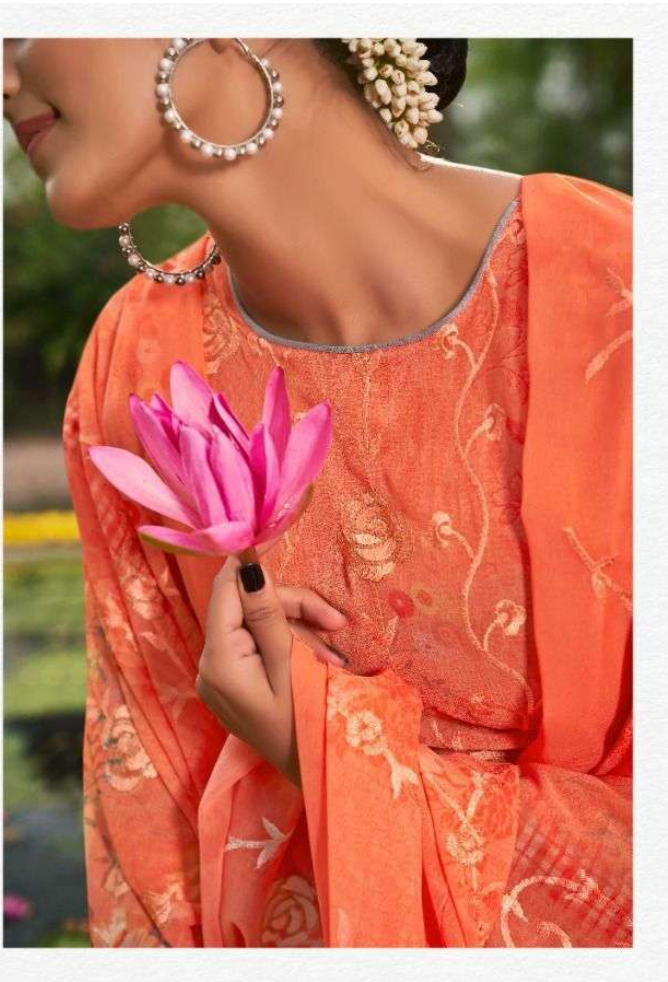

Mayur FABRICS

4706

4708

Mayur FABRICS

4702

Mayur FABRICS

MOON

Rise

VRINDAVAN

TOP	GEORGETTE DIGITAL PRINT WITH WORK
INNER	SANTOON DYED
BOTTOM	SANTOON DYED
DUPPATA	GEORGETTE DIGITAL PRINT WITH WORK

Complementary copy | not for sale

SMILNY GIDRA 98796 40249

4701

4702

4703

4704