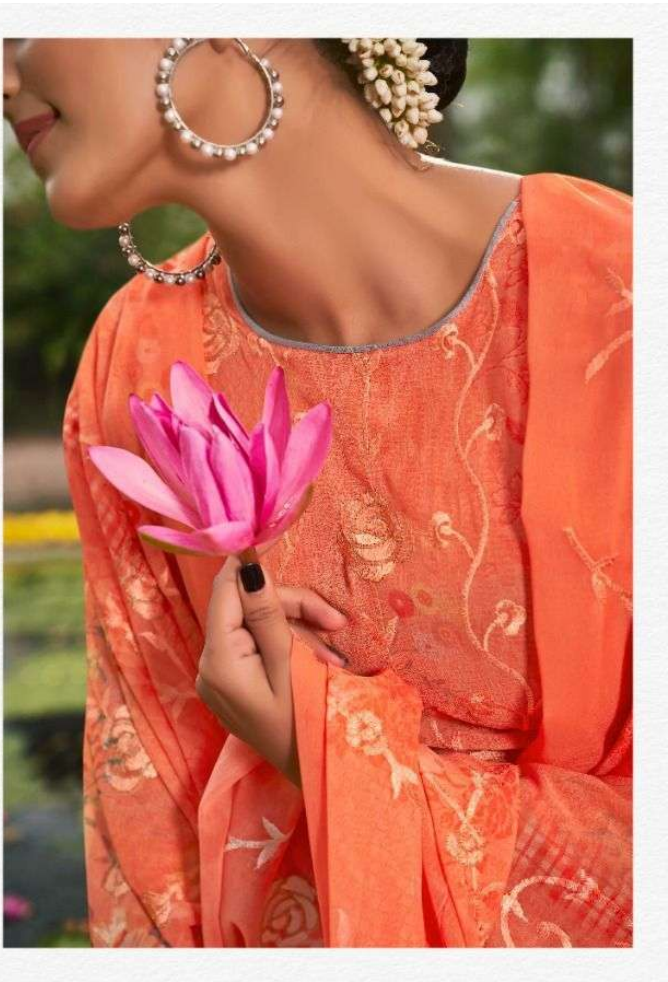

Mayur FABRICS

4706

4708

Mayur FABRICS

4702

Mayur FABRICS

4707

MOON

Rise

VRINDAVAN

TOP	GEORGETTE DIGITAL PRINT WITH WORK
INNER	SANTOON DYED
BOTTOM	SANTOON DYED
DUPPATA	GEORGETTE DIGITAL PRINT WITH WORK

Complementary copy | not for sale

SMILY BY CIDRA 98798 40249

4701

4702

4703