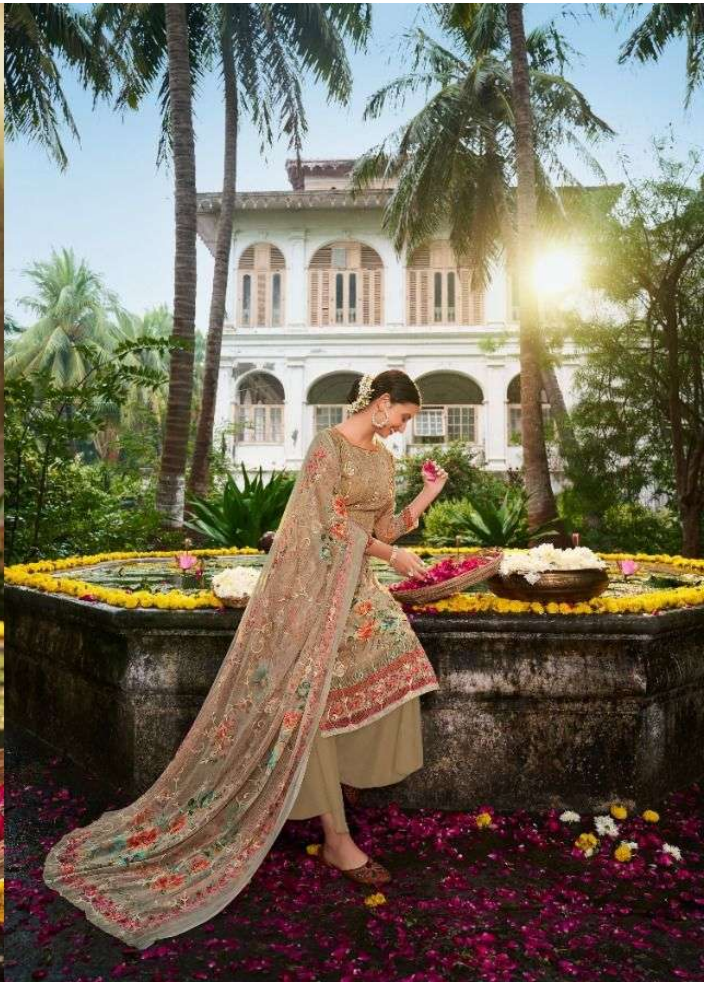

Mayur FABRICS

4706

4708

Mayur FABRICS

4702

Mayur FABRICS

4707

MOON

Rise

VRINDAVAN

TOP	GEORGETTE DIGITAL PRINT WITH WORK
INNER	SANTOON DYED
BOTTOM	SANTOON DYED
DUPPATA	GEORGETTE DIGITAL PRINT WITH WORK

Complementary copy | not for sale

SMILY BY CIDRA 98798 40249

4701

4702

4703