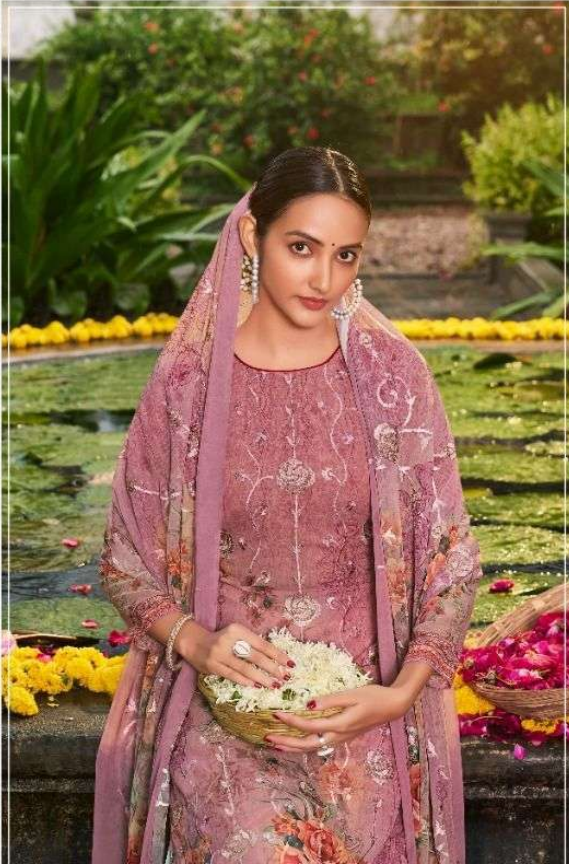

Mayur FABRICS

4706

Mayur FABRICS

4702

Mayur FABRICS

MOON

Rise

VRINDAVAN

TOP	GEORGETTE DIGITAL PRINT WITH WORK
INNER	SANTOON DYED
BOTTOM	SANTOON DYED
DUPPATA	GEORGETTE DIGITAL PRINT WITH WORK

Complementary copy | not for sale

SMILY BY CIDRA 98796 40249

4701

4702

4703

4704

4705