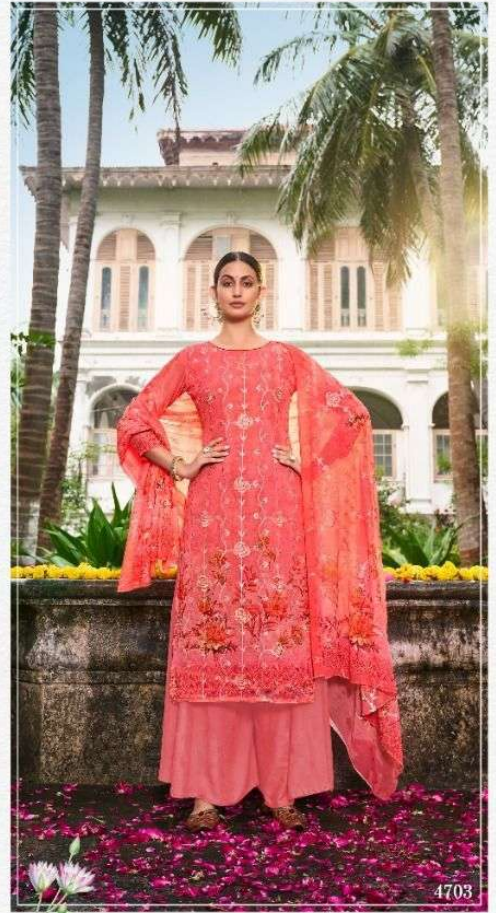

Mayur FABRICS

4706

4708

Mayur FABRICS

4702

Mayur FABRICS

4707

MOON

Rise

VRINDAVAN

TOP	GEORGETTE DIGITAL PRINT WITH WORK
INNER	SANTOON DYED
BOTTOM	SANTOON DYED
DUPPATA	GEORGETTE DIGITAL PRINT WITH WORK

Complementary copy | not for sale

SMILY BY CIDRA 98798 40249

4701

4702

4703