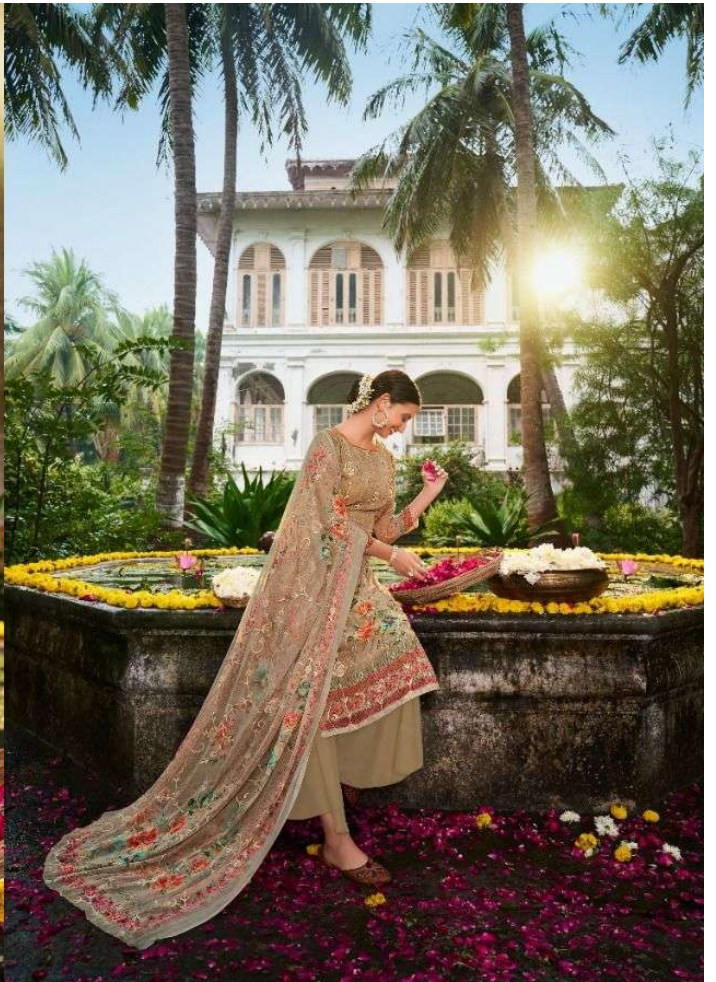

Mayur FABRICS

4706

4708

Mayur FABRICS

4702

Mayur FABRICS

MOON

Rise

VRINDAVAN

TOP	GEORGETTE DIGITAL PRINT WITH WORK
INNER	SANTOON DYED
BOTTOM	SANTOON DYED
DUPPATA	GEORGETTE DIGITAL PRINT WITH WORK

Complementary copy | not for sale

SMILNY GIDRA 98796 40249

4701

4702

4703

4704