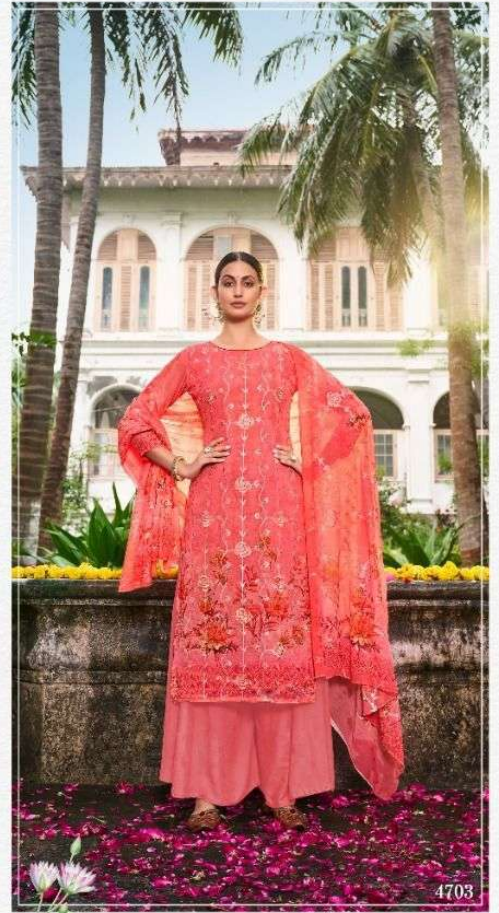

Mayur FABRICS

4706

Mayur FABRICS

4702

Mayur FABRICS

MOON

Rise

VRINDAVAN

TOP	GEORGETTE DIGITAL PRINT WITH WORK
INNER	SANTOON DYED
BOTTOM	SANTOON DYED
DUPPATA	GEORGETTE DIGITAL PRINT WITH WORK

Complementary copy | not for sale

SMILY BY CIDRA 98796 40249

4701

4702

4703

4704

4705