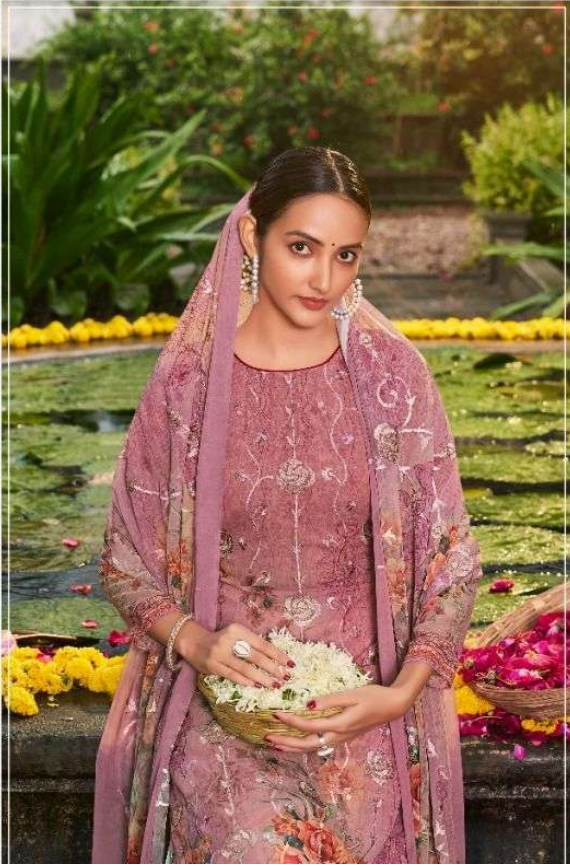

Mayur FABRICS

4706

4708

Mayur FABRICS

4702

Mayur FABRICS

4707

MOON

Rise

VRINDAVAN

TOP	GEORGETTE DIGITAL PRINT WITH WORK
INNER	SANTOON DYED
BOTTOM	SANTOON DYED
DUPPATA	GEORGETTE DIGITAL PRINT WITH WORK

Complementary copy | not for sale

SMILY BY CIDRA 98798 40249

4701

4702

4703