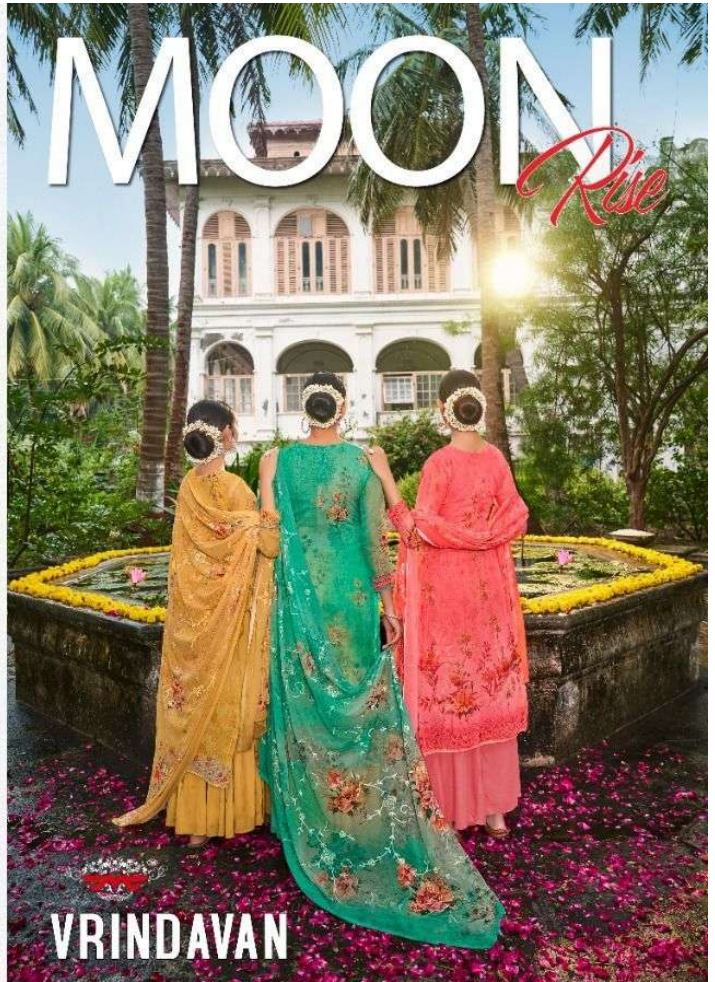

Complementary copy | not for sale

SMILNY GIDRA 98796 40249