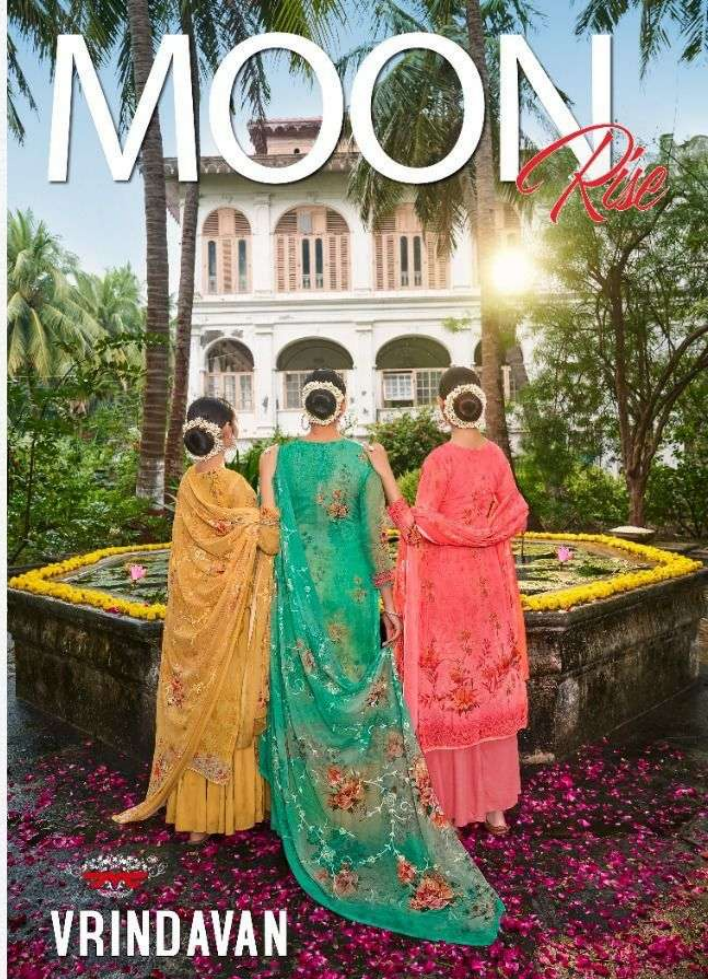

Mayur FABRICS

4706

4708

Mayur FABRICS

4702

Mayur FABRICS

4707

MOON

Rise

VRINDAVAN

TOP	GEORGETTE DIGITAL PRINT WITH WORK
INNER	SANTOON DYED
BOTTOM	SANTOON DYED
DUPPATA	GEORGETTE DIGITAL PRINT WITH WORK

Complementary copy | not for sale

SMILY BY CIDRA 98798 40249

4701

4702

4703