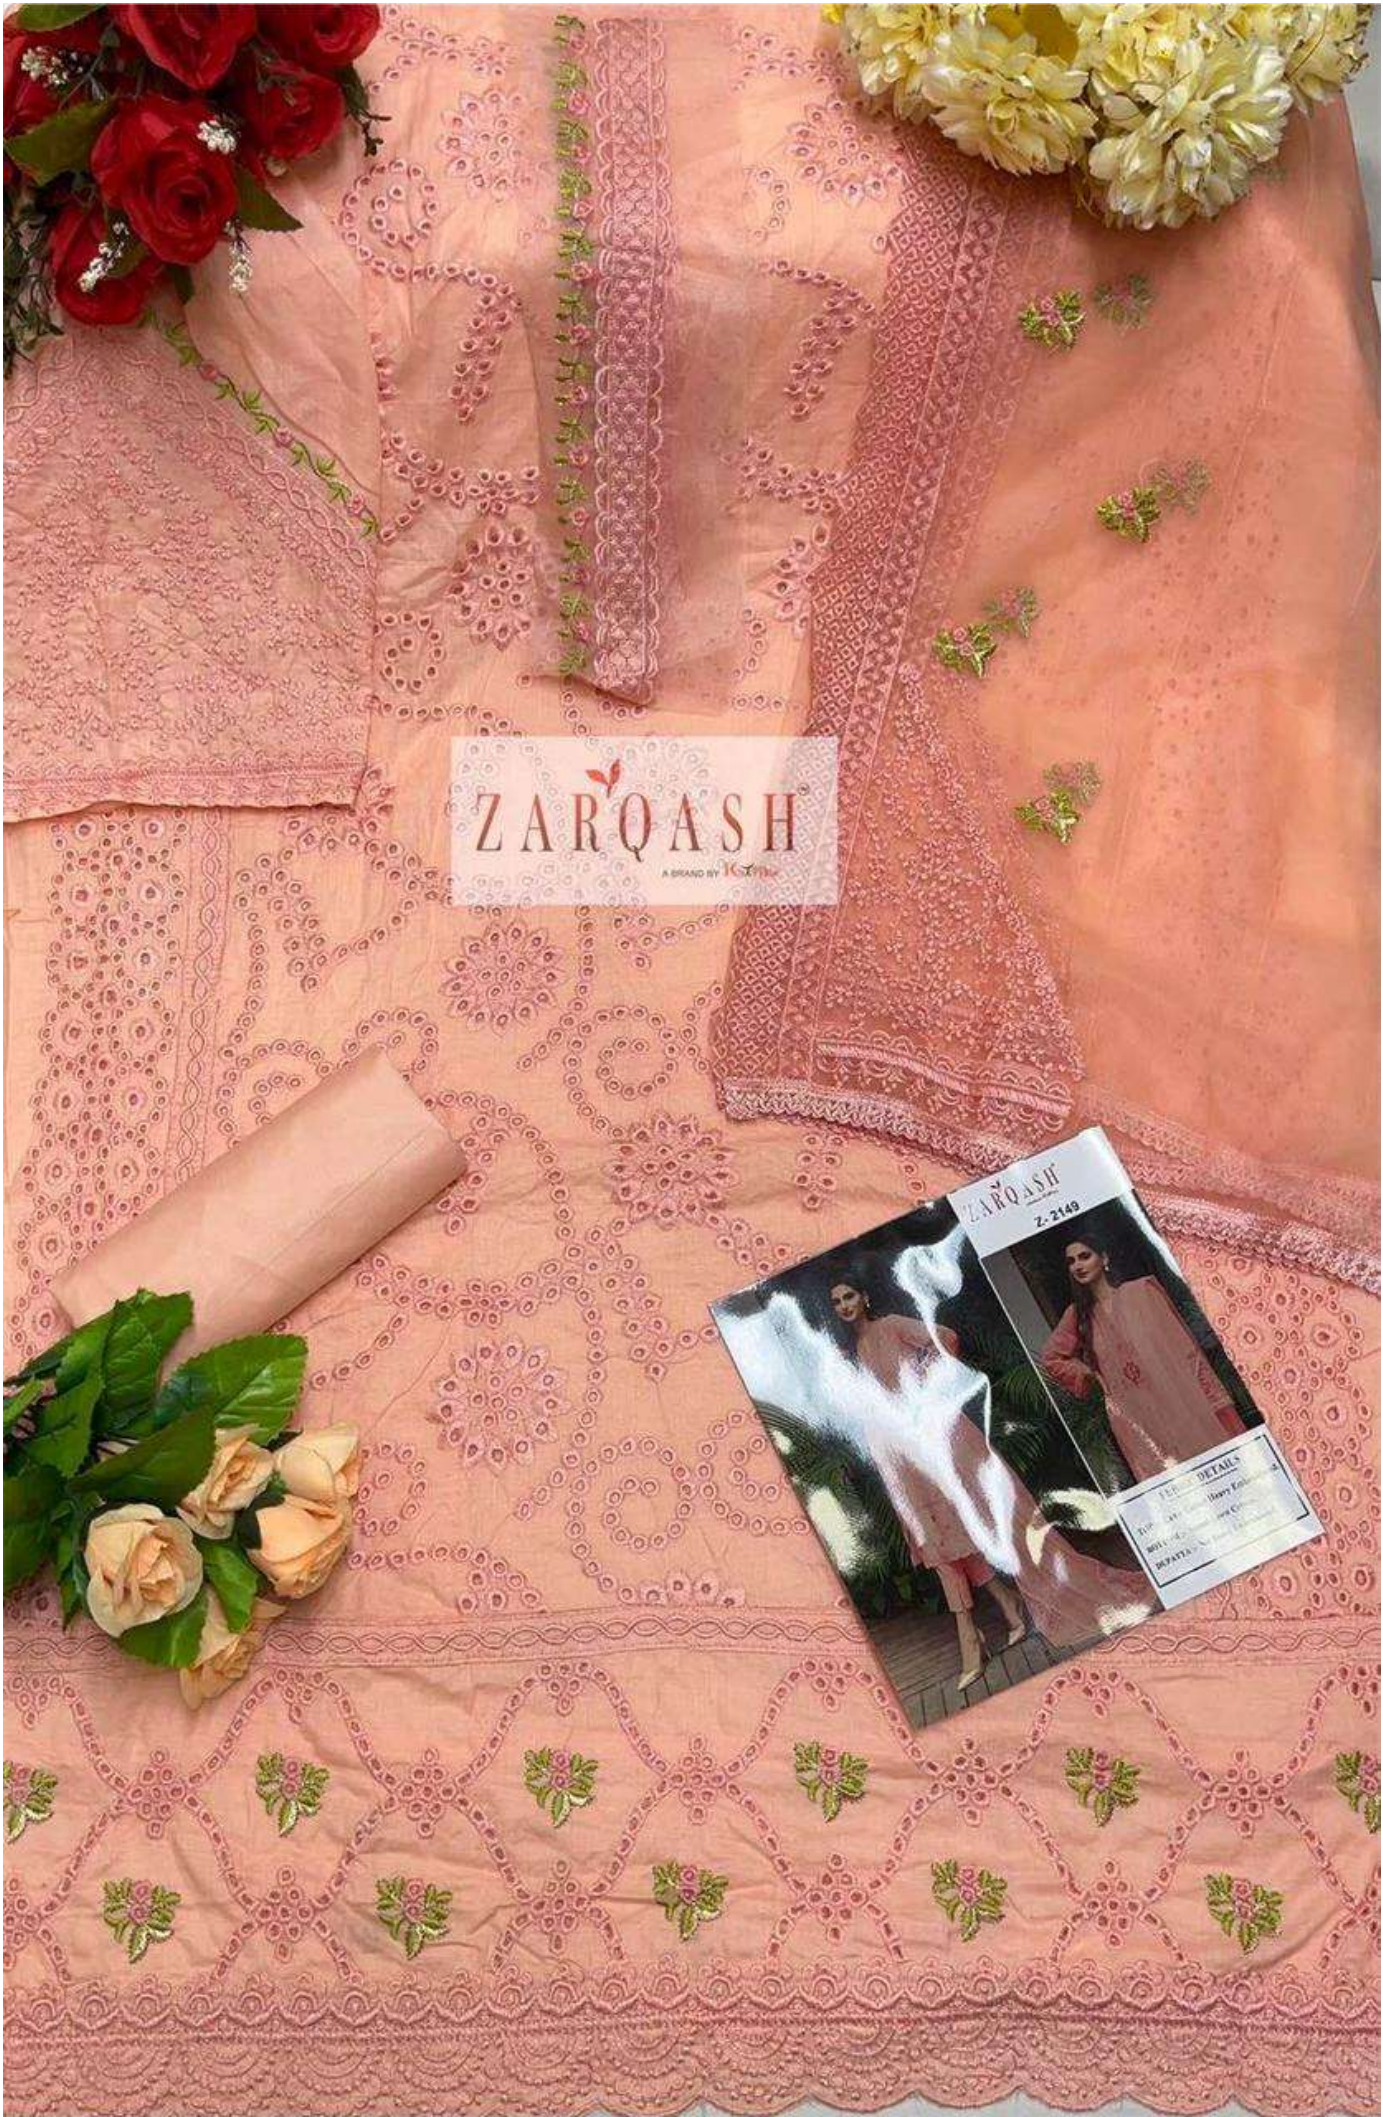

ZARQASH
A BRAND BY ICZ

ZARQASH
2-2149

DETAILS

TYPE	Heavy Embroidery
FABRIC	100% Cotton
WASHING	Machine Washable
IMPORTED BY	ICZ