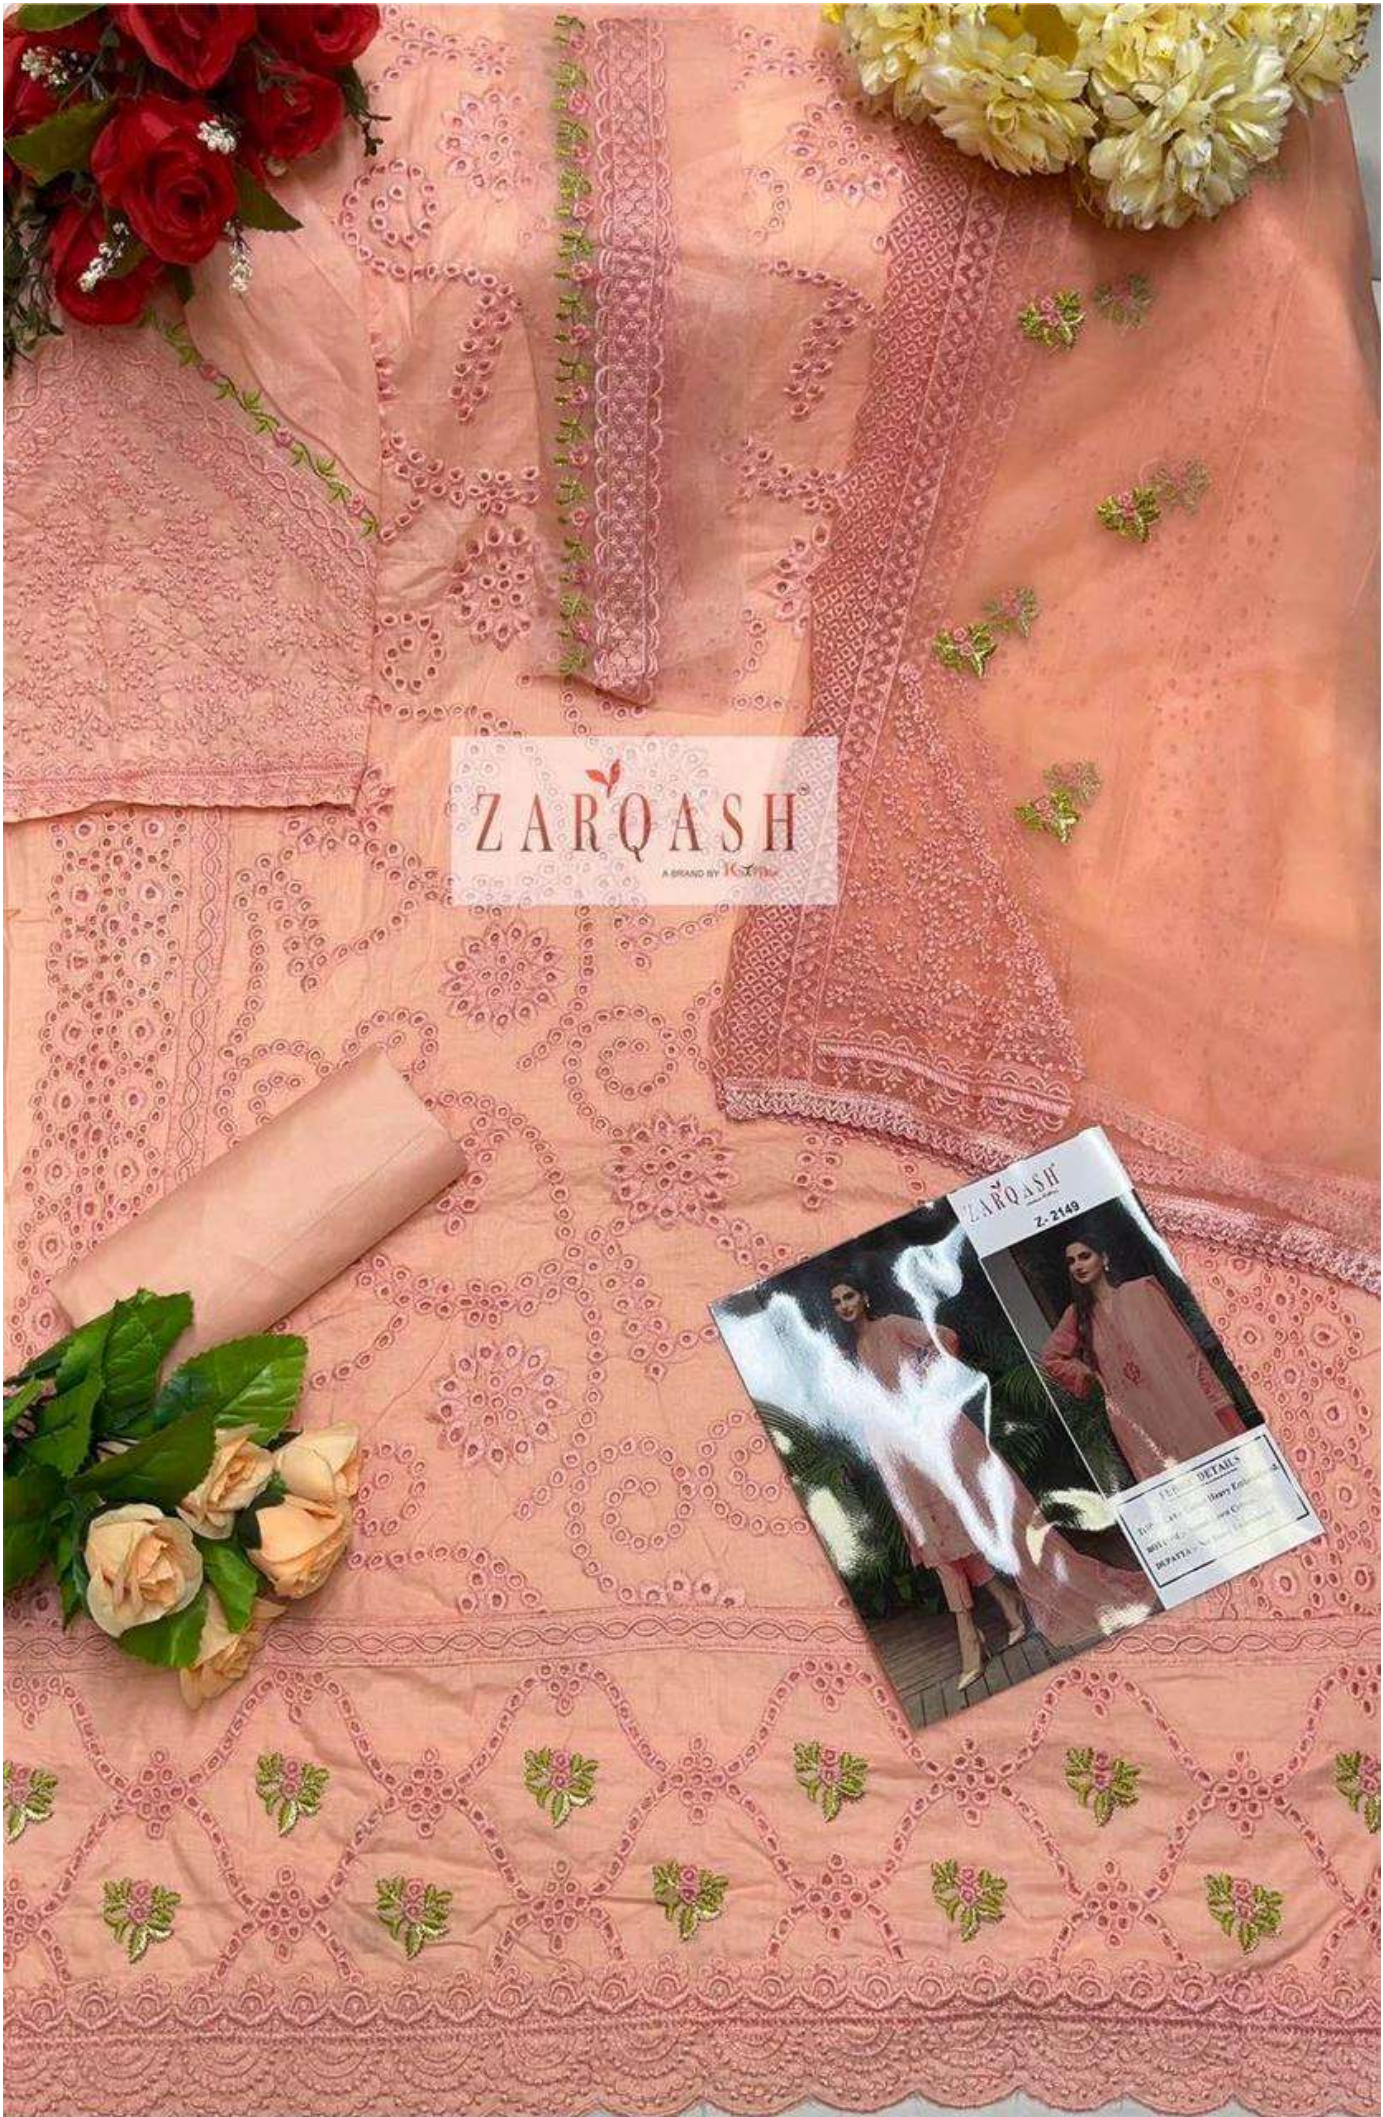

ZARQASH
A BRAND BY ICZ

ZARQASH
2-2149

DETAILS	
TYPE	Heavy Embroidery
FABRIC	100% Cotton
WASHING	Machine Washable
IMPORTED BY	ICZ