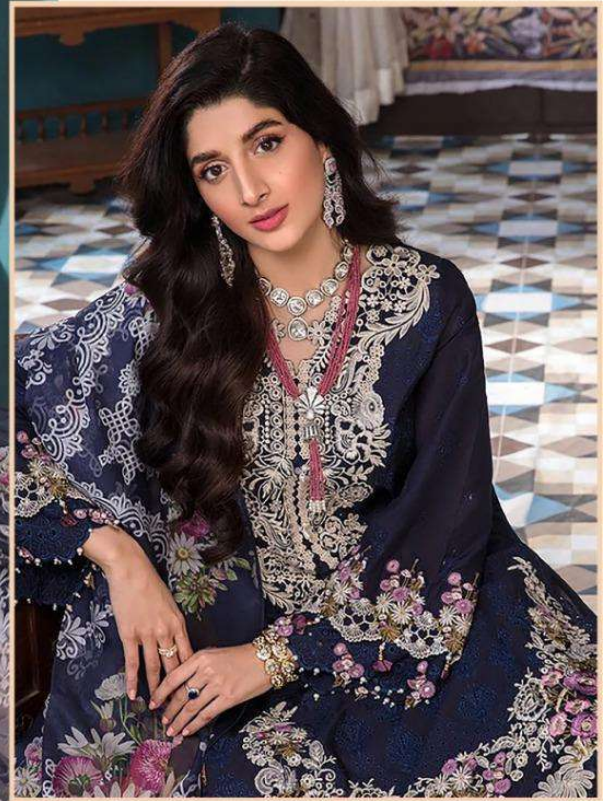

ZARQASH™
A BRAND BY KAYPIKA

Z- 2151

FEBRIC DETAILS

TOP :- Lawn Cotton Heavy Embroidered.

BOTTOM :- Seami Lawn Cotton.

DUPATTA :- Net Heavy Embroidered.

ZARQASHTM
A BRAND BY KAYPIKA

Z- 2151

FEBRIC DETAILS

TOP :- Lawn Cotton Heavy Embroidered.

BOTTOM :- Seami Lawn Cotton.

DUPATTA :- Net Heavy Embroidered.

ZARQASH™
A BRAND BY KAYPIKA

Z- 2152

FEBRIC DETAILS

TOP :- Lawn Cotton Heavy Embroidered.

BOTTOM :- Seami Lawn Cotton.

DUPATTA :- Net Heavy Embroidered.

ZARQASHTM
A BRAND BY **KAYPIKA**

Z- 2153

FEBRIC DETAILS

TOP :- Lawn Cotton Heavy Embroidered.

BOTTOM :- Seami Lawn Cotton.

DUPATTA :- Net Heavy Embroidered.