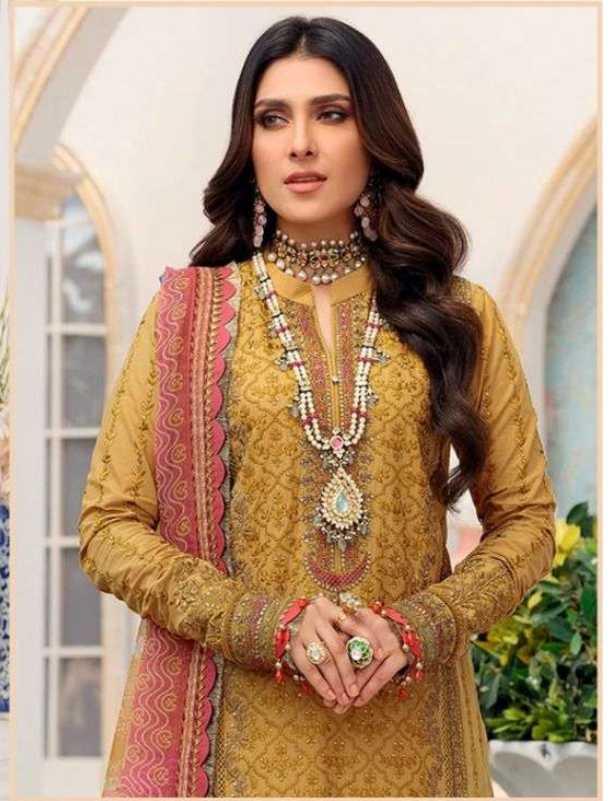

ZARQASH<sup>®</sup>  
A BRAND BY KUTUK

**NOOR CHIKANKARI**

---

ZARQASH<sup>®</sup>  
A BRAND BY KUTUK

**NOOR CHIKANKARI**

---

ZARQASH<sup>TM</sup>  
A BRAND BY KISTY PINK

Z-2162

**FEBRIC DETAILS**

**TOP :- Lawn Cotton Heavy Embroidered.**

**BOTTOM :- Seami Lawn Cotton.**

**DUPATTA :- Silk Chiffon Digital Print.**

ZARQASH<sup>™</sup>  
A BRAND BY KATY PERK

Z-2161

**FEBRIC DETAILS**

**TOP :- Lawn Cotton Heavy Embroidered.**

**BOTTOM :- Seami Lawn Cotton.**

**DUPATTA :- Silk Chiffon Digital Print.**

ZARQASH<sup>™</sup>  
A BRAND BY KINAY PAK

Z-2163

**FEBRIC DETAILS**

**TOP :- Lawn Cotton Heavy Embroidered.**

**BOTTOM :- Seami Lawn Cotton.**