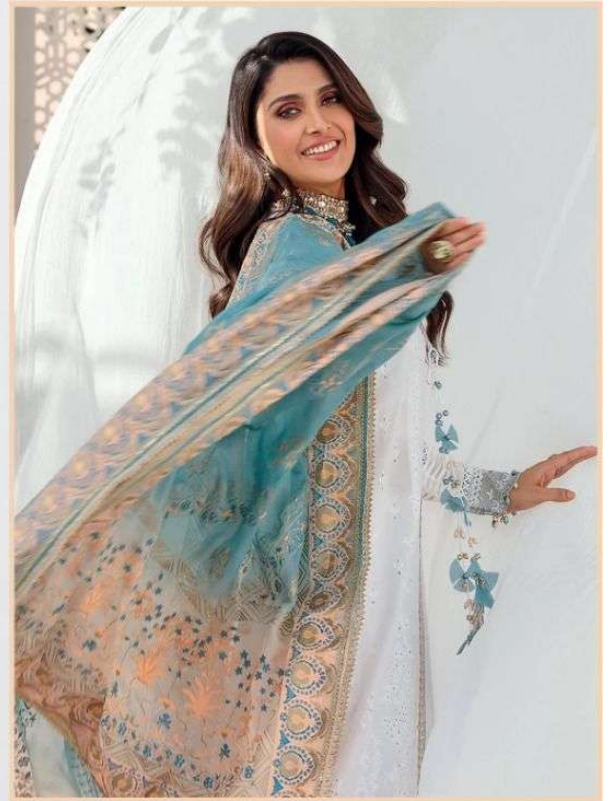

ZARQASH™
A BRAND BY KINAYAT™

Z-2165

FEBRIC DETAILS

TOP :- Lawn Cotton Heavy Embroidered.

BOTTOM :- Seami Lawn Cotton.

DUPATTA :- Silk Chiffon Digital Print.