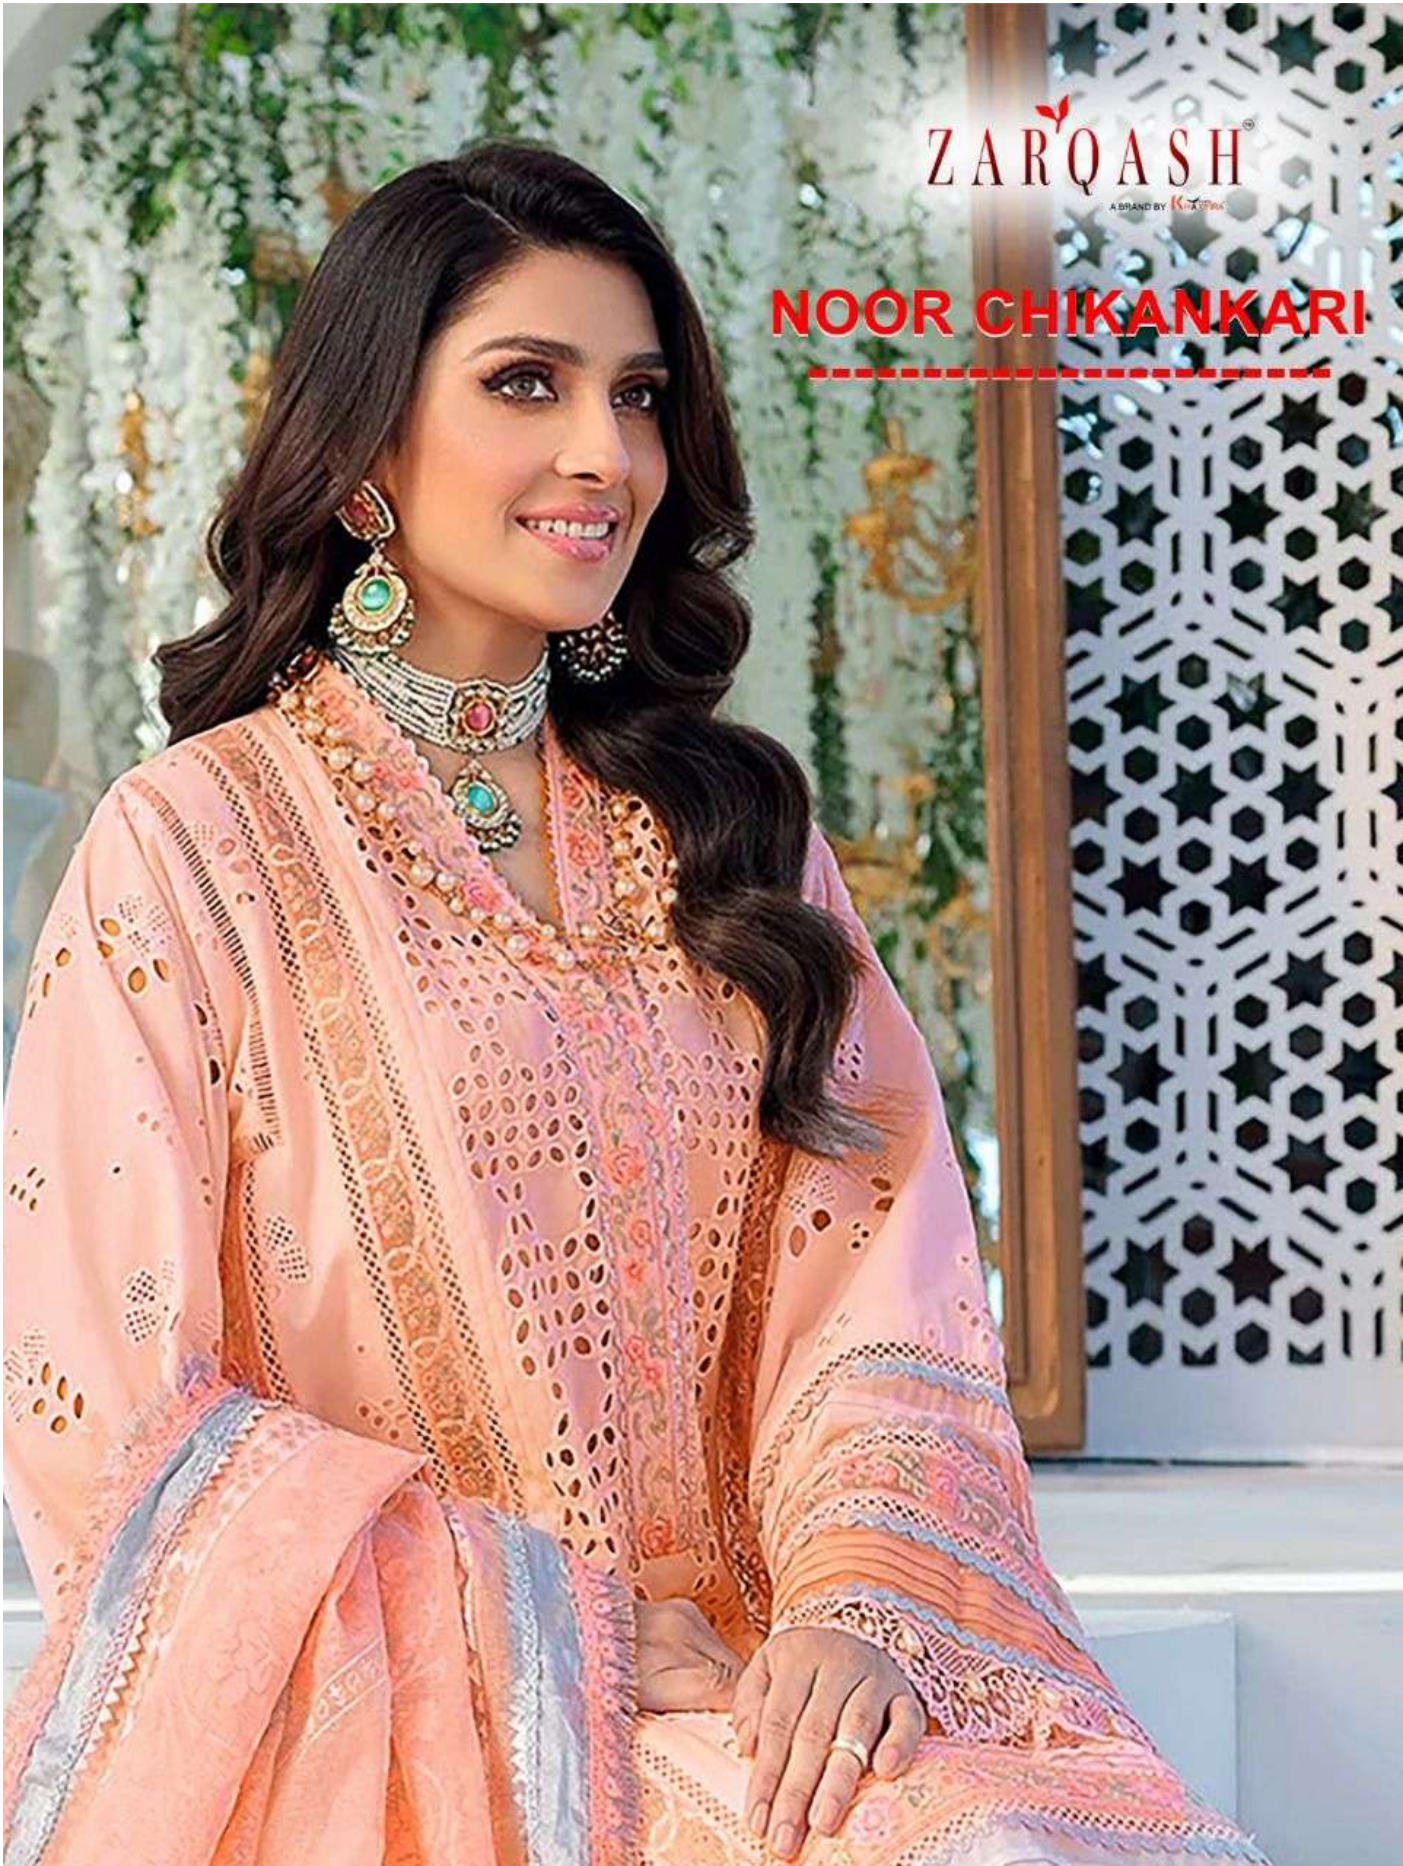

ZARQASH®
A BRAND BY KUTUK

NOOR CHIKANKARI