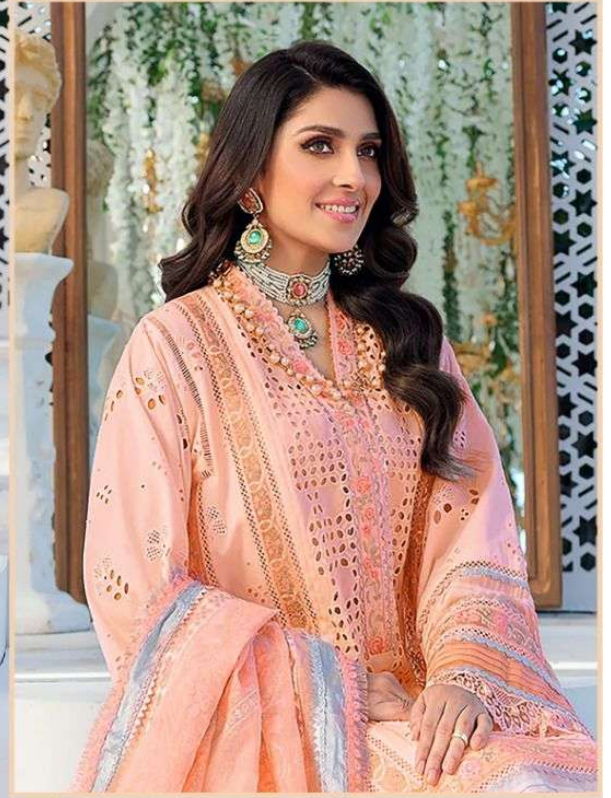

ZARQASH[®]
A BRAND BY KUTUK

NOOR CHIKANKARI

ZARQASH[®]
A BRAND BY KUTUK

NOOR CHIKANKARI

ZARQASH[™]
A BRAND BY **KINAY PAK**

Z-2162

FEBRIC DETAILS

TOP :- Lawn Cotton Heavy Embroidered.

BOTTOM :- Seami Lawn Cotton.

DUPATTA :- Silk Chiffon Digital Print.

ZARQASH[™]
A BRAND BY KISTYPERA

Z-2161

FEBRIC DETAILS

TOP :- Lawn Cotton Heavy Embroidered.

BOTTOM :- Seami Lawn Cotton.

DUPATTA :- Silk Chiffon Digital Print.

ZARQASH[™]
A BRAND BY **KINAY PINK**

Z-2163

FEBRIC DETAILS

TOP :- Lawn Cotton Heavy Embroidered.

BOTTOM :- Seami Lawn Cotton.

DUPATTA :- Silk Chiffon Digital Print.

ZARQASH[™]
A BRAND BY **KINAY PAK**

Z-2164

FEBRIC DETAILS

TOP :- Lawn Cotton Heavy Embroidered.

BOTTOM :- Seami Lawn Cotton.

DUPATTA :- Silk Chiffon Digital Print.

ZARQASH[™]
A BRAND BY KINAYAT[™]

Z-2165

FEBRIC DETAILS

TOP :- Lawn Cotton Heavy Embroidered.