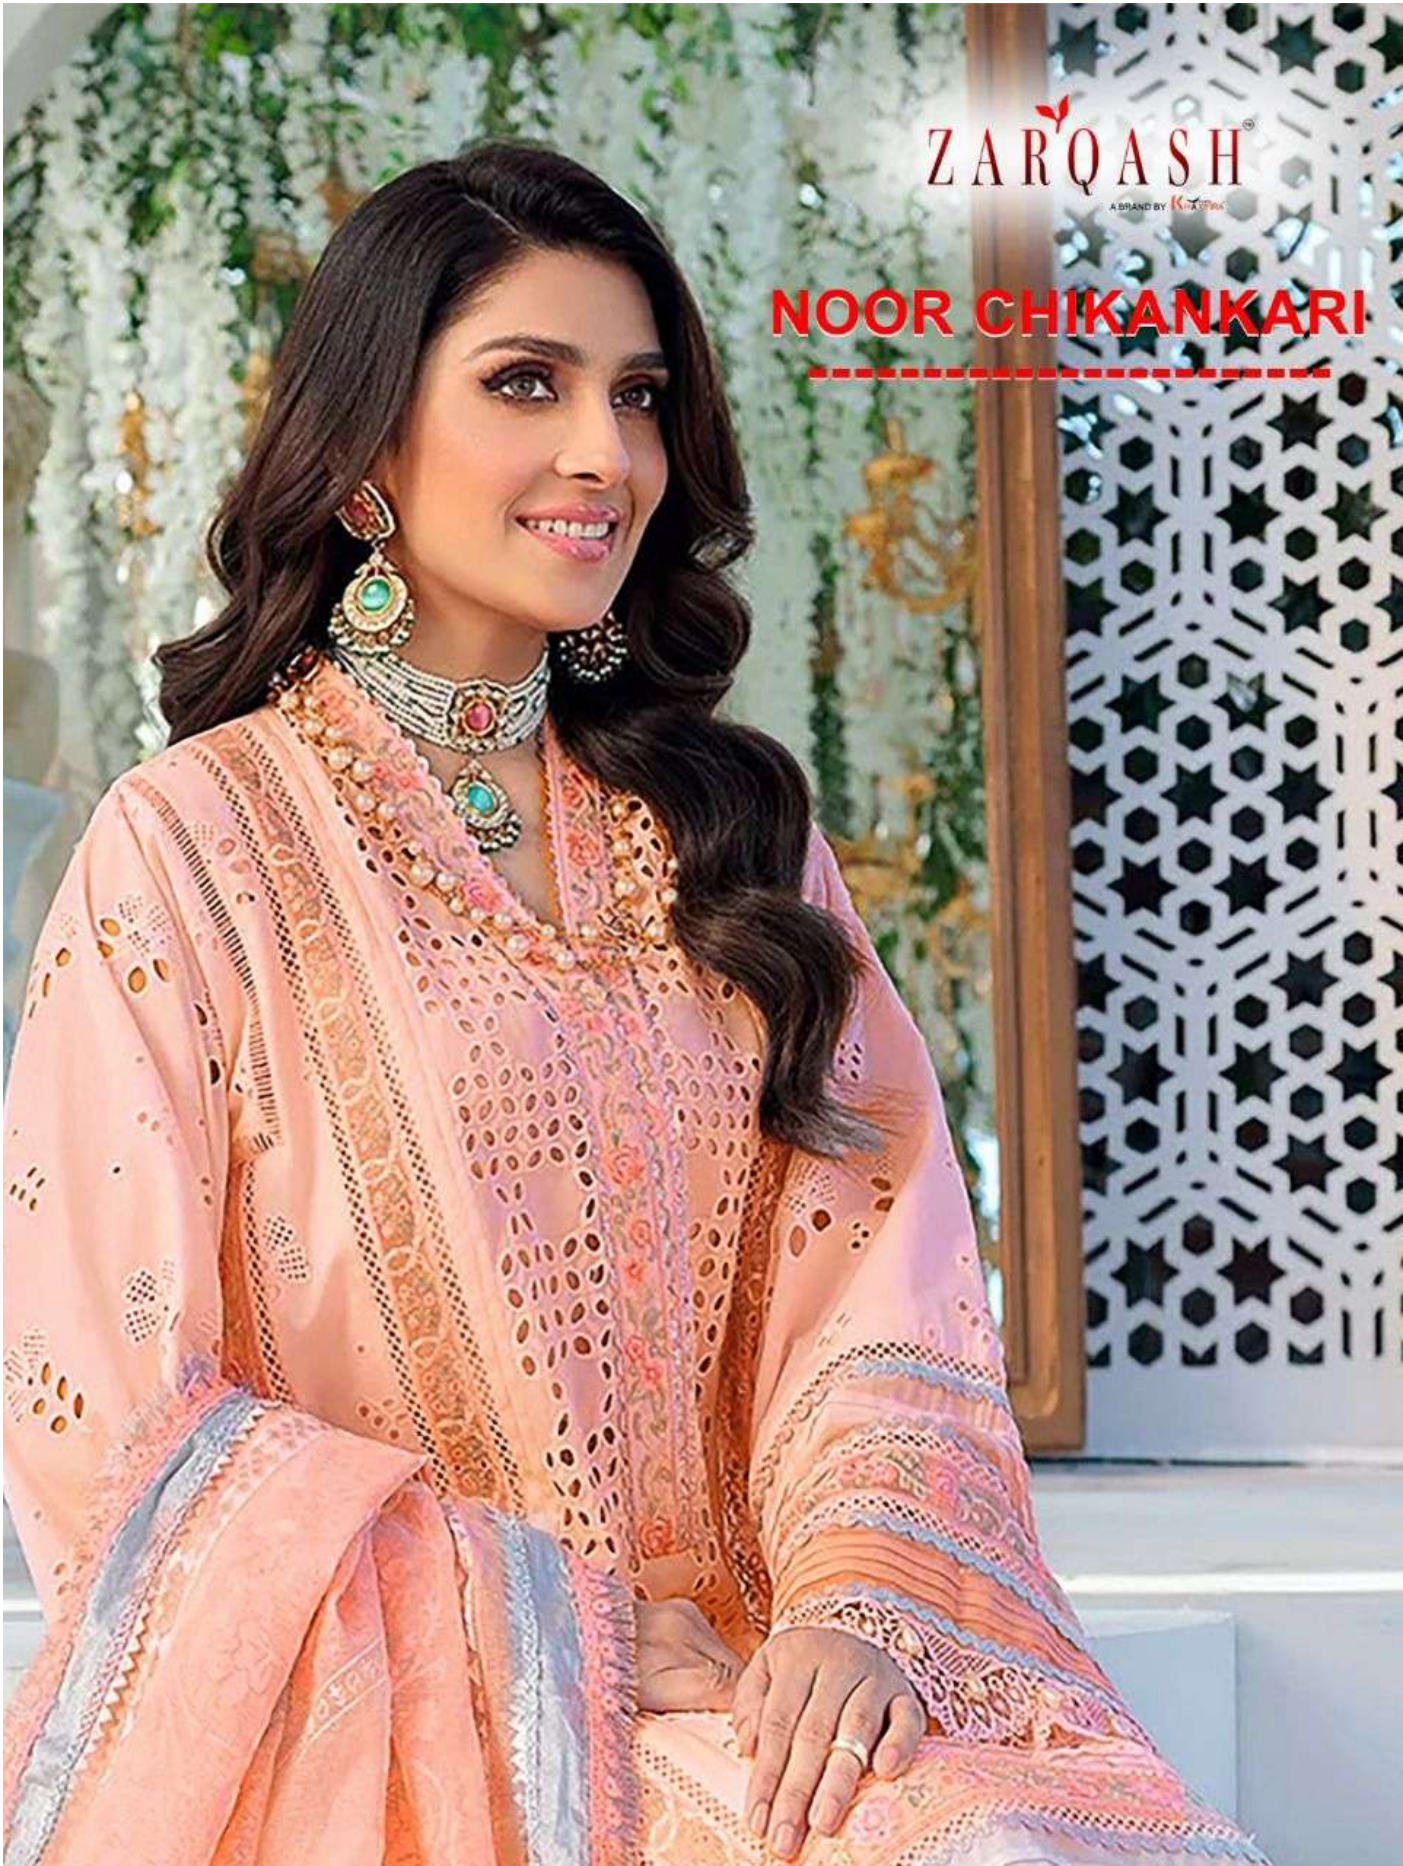

ZARQASH[®]
A BRAND BY KUTUK

NOOR CHIKANKARI

ZARQASH[®]
A BRAND BY KUTUK

NOOR CHIKANKARI

ZARQASH[™]
A BRAND BY **KINAY PAK**

Z-2162

FEBRIC DETAILS

TOP :- Lawn Cotton Heavy Embroidered.

BOTTOM :- Seami Lawn Cotton.

DUPATTA :- Silk Chiffon Digital Print.

ZARQASH[™]
A BRAND BY KISTYPERA

Z-2161

FEBRIC DETAILS

TOP :- Lawn Cotton Heavy Embroidered.

BOTTOM :- Seami Lawn Cotton.

DUPATTA :- Silk Chiffon Digital Print.

ZARQASH[™]
A BRAND BY **KINAY PINK**

Z-2163

FEBRIC DETAILS

TOP :- Lawn Cotton Heavy Embroidered.

BOTTOM :- Seami Lawn Cotton.

DUPATTA :- Silk Chiffon Digital Print.

ZARQASH[™]
A BRAND BY **KINAY PAK**

Z-2164

FEBRIC DETAILS

TOP :- Lawn Cotton Heavy Embroidered.

BOTTOM :- Seami Lawn Cotton.

DUPATTA :- Silk Chiffon Digital Print.

ZARQASH[™]
A BRAND BY KINAYAT[™]

Z-2165

FEBRIC DETAILS

TOP :- Lawn Cotton Heavy Embroidered.