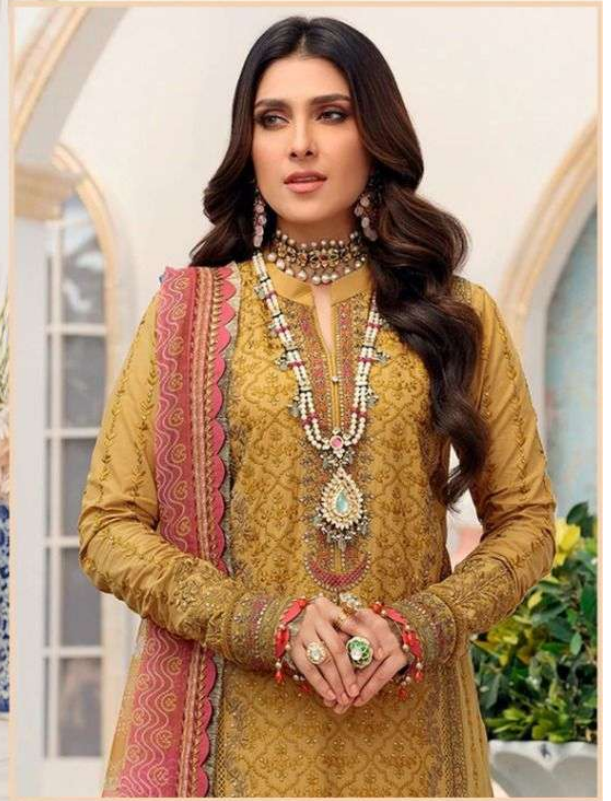

ZARQASH[®]
A BRAND BY KUTUK

NOOR CHIKANKARI

ZARQASH[®]
A BRAND BY KUTUK

NOOR CHIKANKARI

ZARQASH[™]
A BRAND BY **KINAY PAK**

Z-2162

FEBRIC DETAILS

TOP :- Lawn Cotton Heavy Embroidered.

BOTTOM :- Seami Lawn Cotton.

DUPATTA :- Silk Chiffon Digital Print.

ZARQASH[™]
A BRAND BY KISTYPERA

Z-2161

FEBRIC DETAILS

TOP :- Lawn Cotton Heavy Embroidered.

BOTTOM :- Seami Lawn Cotton.

DUPATTA :- Silk Chiffon Digital Print.

ZARQASH[™]
A BRAND BY **KINAY PINK**

Z-2163

FEBRIC DETAILS

TOP :- Lawn Cotton Heavy Embroidered.

BOTTOM :- Seami Lawn Cotton.

DUPATTA :- Silk Chiffon Digital Print.

ZARQASH[™]
A BRAND BY **KINAY PAK**

Z-2164

FEBRIC DETAILS

TOP :- Lawn Cotton Heavy Embroidered.

BOTTOM :- Seami Lawn Cotton.

DUPATTA :- Silk Chiffon Digital Print.

ZARQASH[™]
A BRAND BY KINAYAT[™]

Z-2165

FEBRIC DETAILS

TOP :- Lawn Cotton Heavy Embroidered.