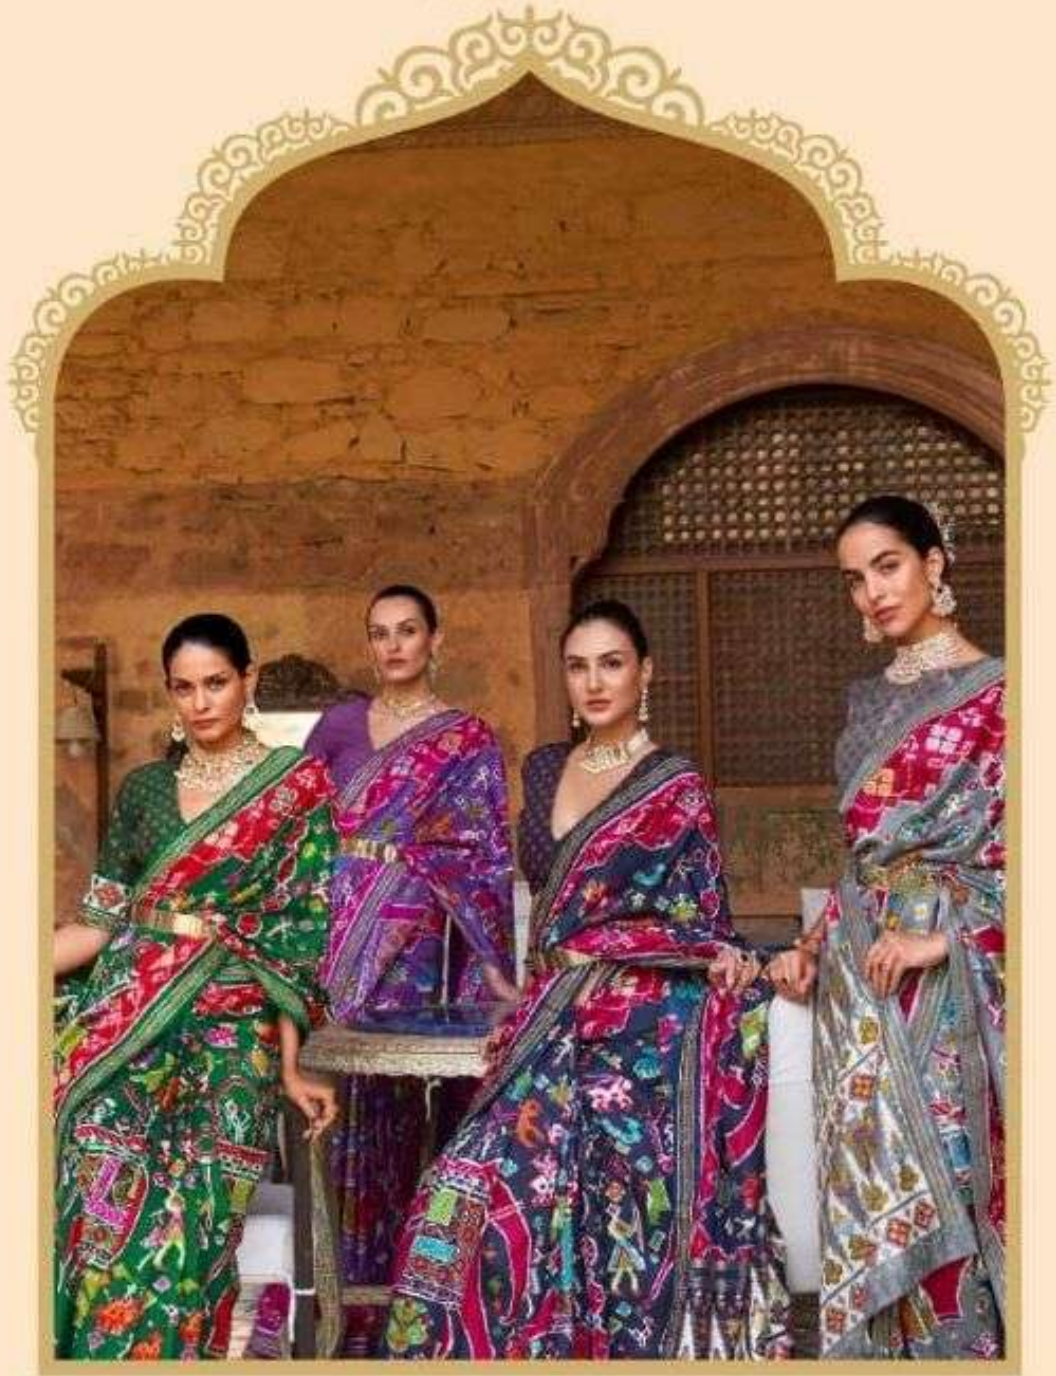

REWAA  
*Silk & Saree*

HERITAGE'

Indian Ethnic Showcase

REWAA

Handmade Ethnic Wear

Indian Ethnic Showcase

REVAA  
R 348 - A

R 348 - A

HERITAGE

Indian Ethnic Showcase

REVA  
R 348 - D

Indian Ethnic Showcase

REVA

REWAA  
*Silk & Cotton*

HERITAGE'