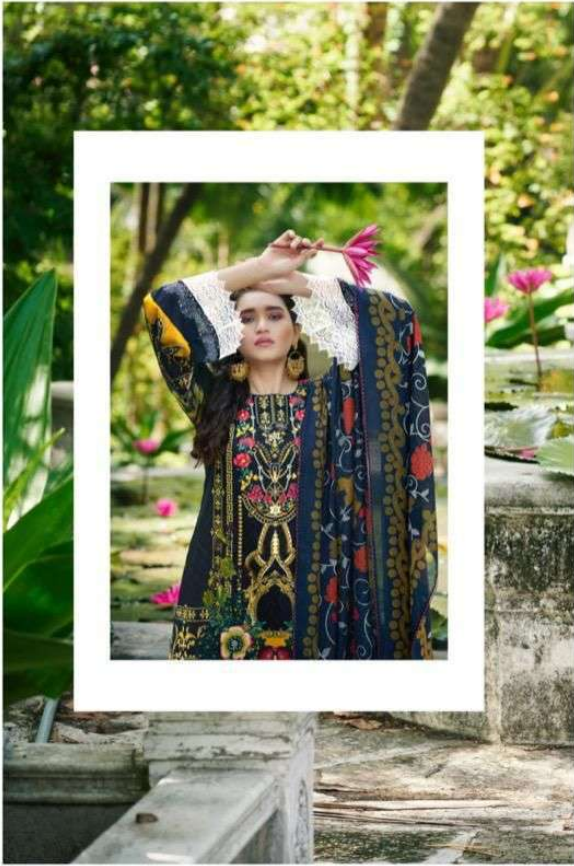

D. NO. 3501

LOREM IPSUM DOLOR SIT AMET, CONSECTETUR ADIPISCIN
DO EIUSMODI TEMPOR INCIDIDUNT ET LABORE ET DOLORE MAGNA
ALIQUA, QUIS IPSUM SUSPENDISSE ELTRICES GRAVIDA, BISES COM-
MODO, VITERRA MARCVAN ACCUSAN LACUS VEL FACILISIS.

The image shows a woman in the same patterned dress and cape as in the first image, standing in a garden. She is looking down at a stone ledge. The image is framed by a white border. The entire scene is set within a larger frame with decorative elements like hanging lanterns and a logo at the top.