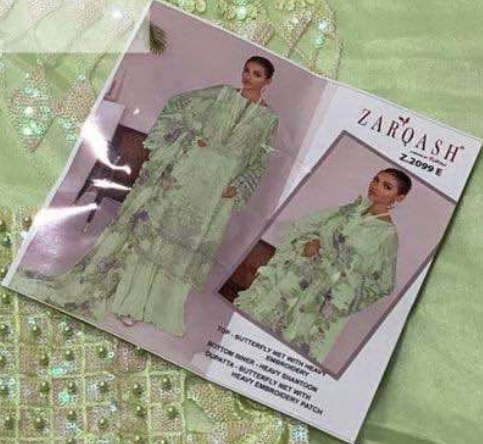

ZARQASH

A BRAND BY KAYIRA