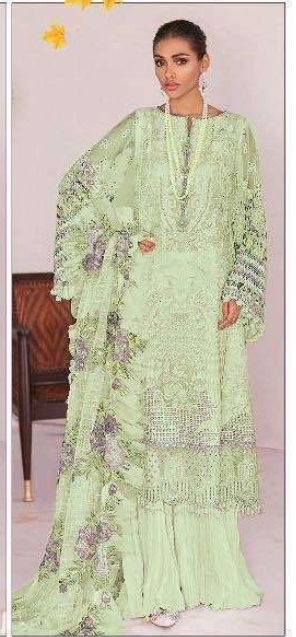

Z.2099 A

Z.2099 B

Z.2099 C

Z.2099 D

Z.2099 E

TOP - BUTTERFLY NET WITH HEAVY EMBROIDERY

BOTTOM INNER - HEAVY SHANTOON

DUPATTA - BUTTERFLY NET WITH HEAVY EMBROIDERY PATCH

ZARQASHTM

A BRAND BY KHAYYRA

Z.2099 C

TOP - BUTTERFLY NET WITH HEAVY EMBROIDERY

BOTTOM INNER - HEAVY SHANTOON

DUPATTA - BUTTERFLY NET WITH HEAVY EMBROIDERY PATCH

ZARQASHTM

A BRAND BY KHAYYRA