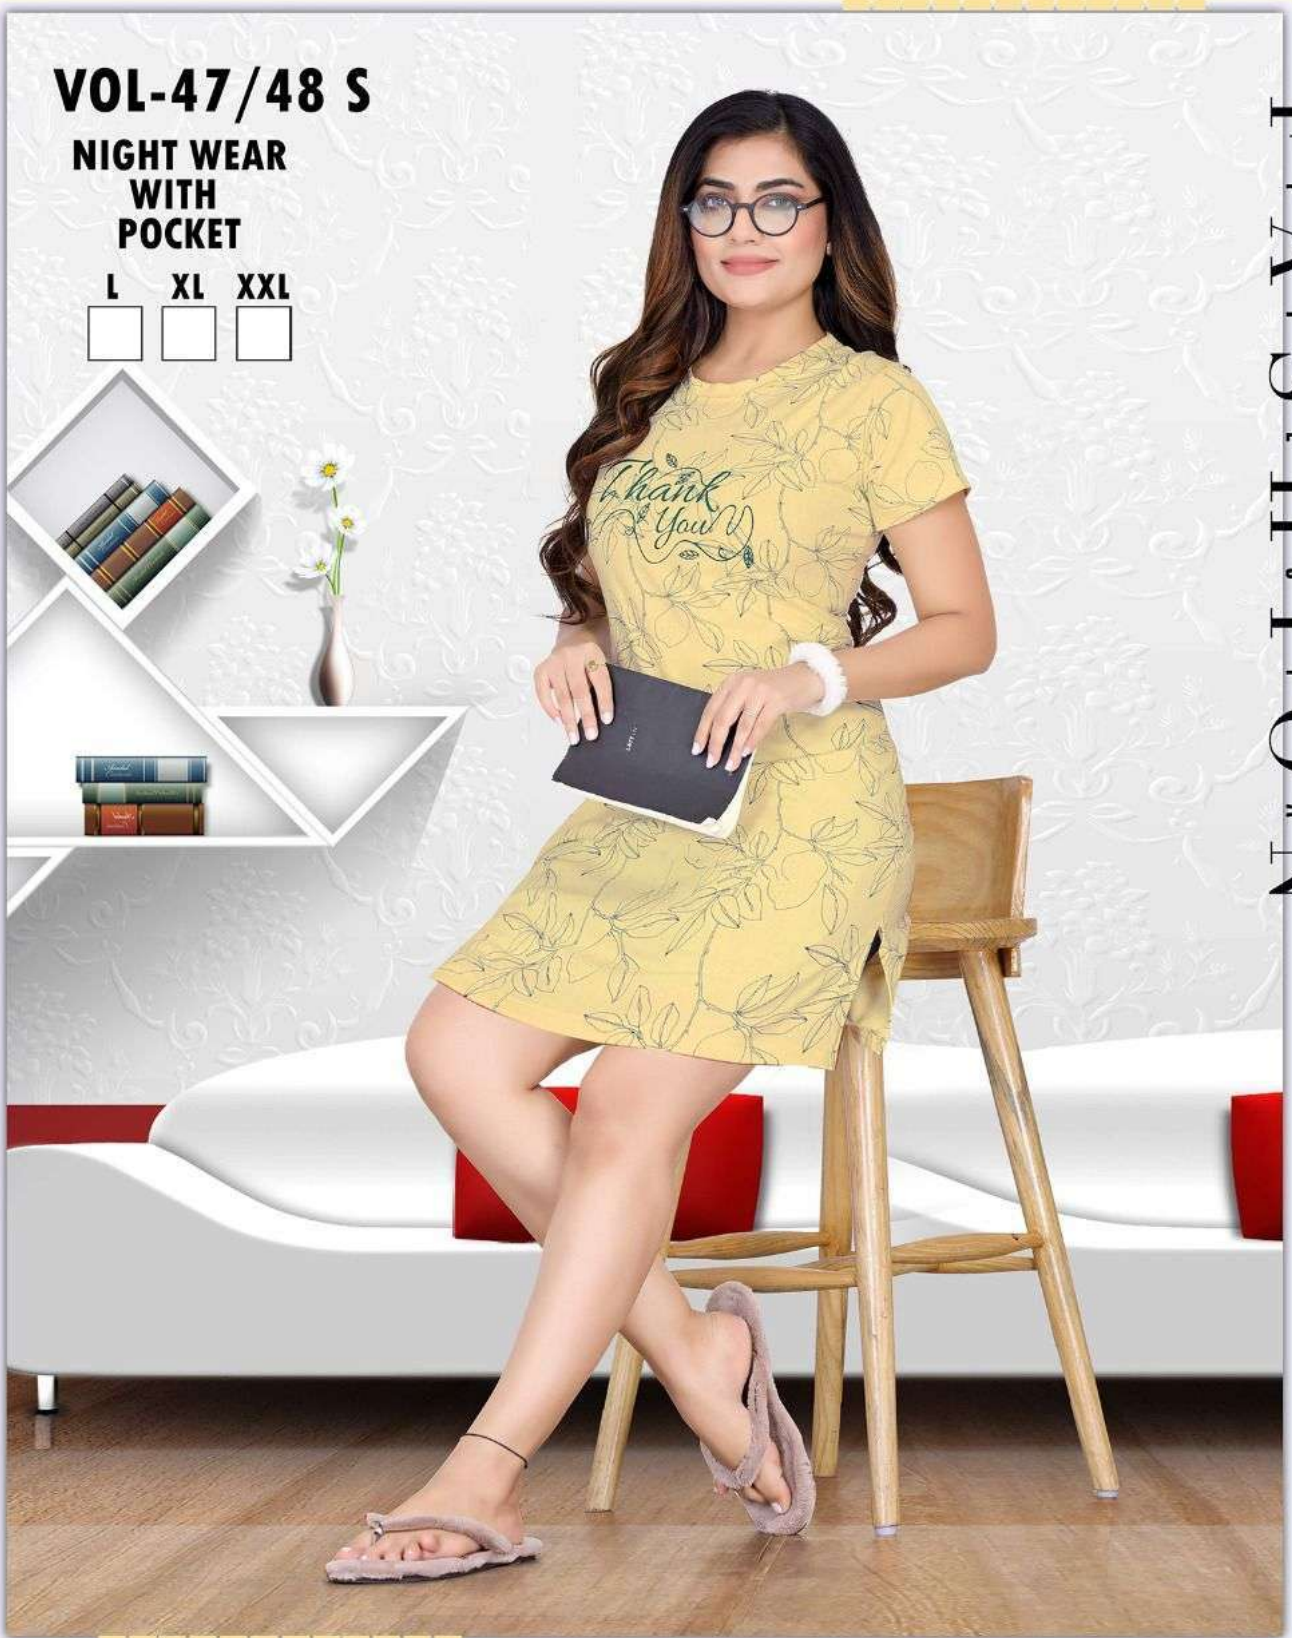

VOL-47/48 S

**NIGHT WEAR
WITH
POCKET**

L XL XXL

☐	☐	☐

**F
A
S
H
I
O
N**