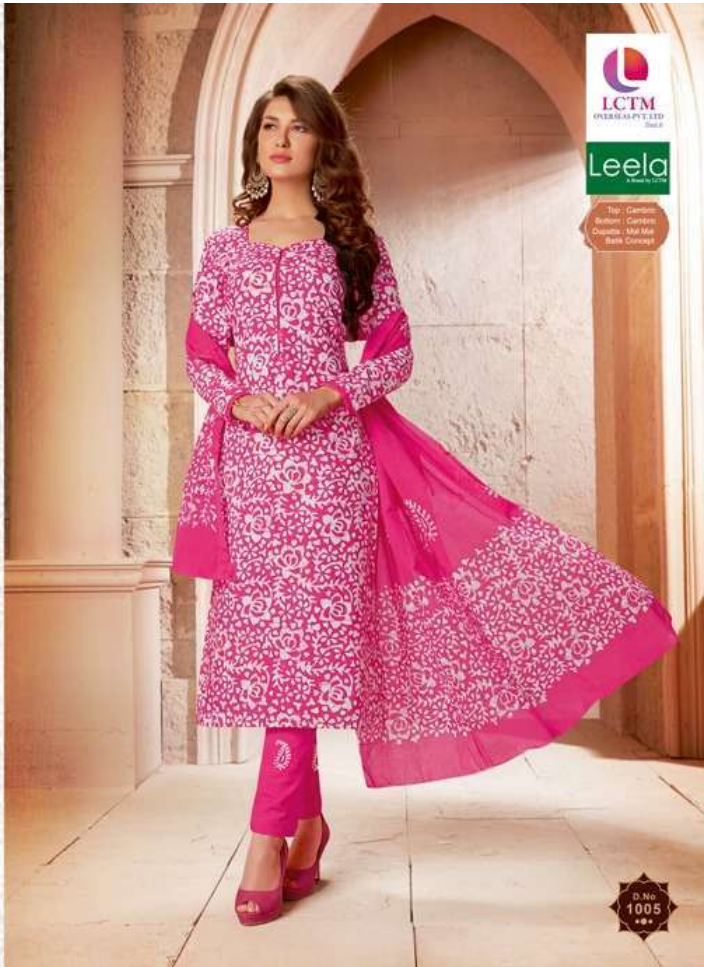

LCTM
OVERSEAS PVT. LTD.
India

Leela
A brand by LCTM

Top: Curved
Bottom: Curved
Dresses: Mid-Mid
Saree: Curved

D.No
1006

Aiza

D.NO.1081

D.NO.1081

D.NO.1081

D.NO.1081

D.NO.1081

D.NO.1081

LCTM
OVERSEAS PVT. LTD.
India

Leela
A brand by LCTM

Top: Curved
Bottom: Curved
Dresses: Mid-Mid
Saree: Curved

D.No
1006

LCTM
OVERSHAPED
Suits
Leela
A brand by LCTM
Top: Curved
Bottom: Curved
Dupatta: Mid Mid
Saree Concept