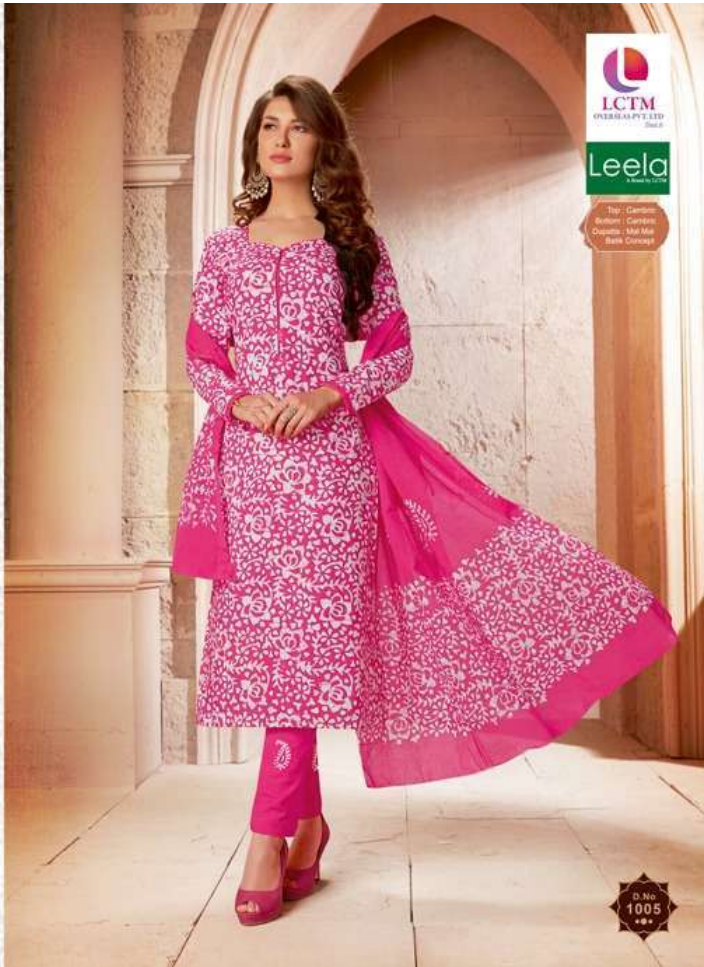

LCTM  
OVERSEAS PVT. LTD.  
India

Leela  
A brand by LCTM

Top: Curved  
Bottom: Curved  
Dresses: Mid-Mid  
Saree: Curved

D.No  
1006

Leela  
A brand by LCTM

Top: Curves  
Bottom: Curves  
Dresses: Mid-Mid  
Saree: Curves

D.No  
1006

Leela

A Brand by LCTM