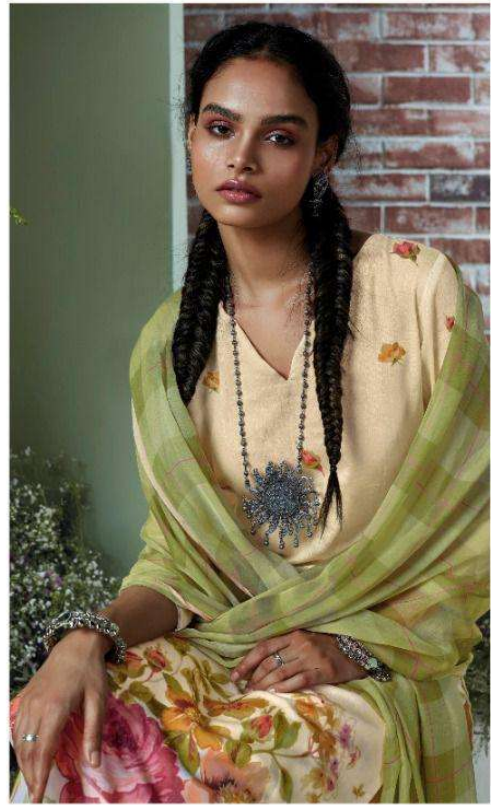

Ganga®
Shoshin

Ganga®
Shoshin

Ganga®

C1099

Ganga®

C1102

Ganga®

C1100

Cango®
Shoshin

Ganga®

C1098

Ganga®

C1103

Ganga®

C1101

PRODUCT NAME	SHOSHIN
D.NO.	C1098 TO C1103
DESCRIPTION	<p>TOP PREMIUM COTTON DOBBY PRINTED WITH EMBROIDERY AND HAND WORK</p> <p>BOTTOM PREMIUM COTTON SOLID</p> <p>DUPATTA PURE CHIFFON PRINTED</p>
HSN CODE	520851
WHOLESALE PRICE	1530/- EACH+GST(EXTRA)