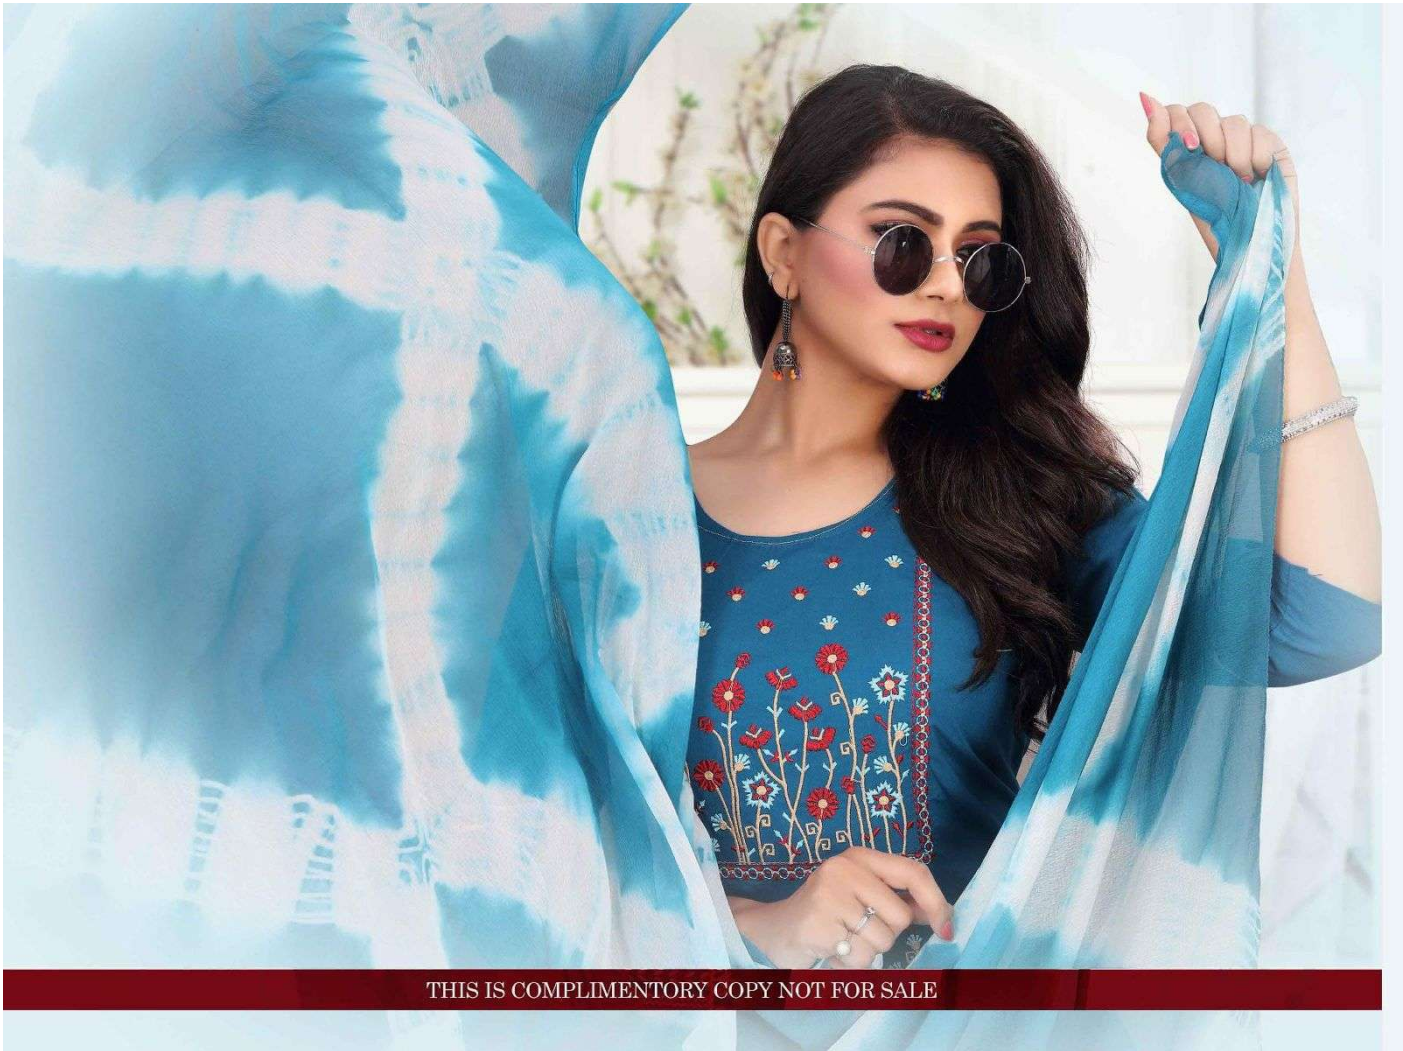

006

Riwaaz
Pant

True style

Parties give this season bright colour is one of the strongest fashion statement of the season and bold design give fashion more eternal.

001

THIS IS COMPLIMENTARY COPY NOT FOR SALE

True style

Riwaaz
Pant

Parties give this season bright colour is one of the strongest fashion statement of the season and bold design give fashion more eternal.

004

True style

Riwaaz
Pant

Parties give this season bright colour is one of the strongest fashion statement of the season and bold design give fashion more eternal.