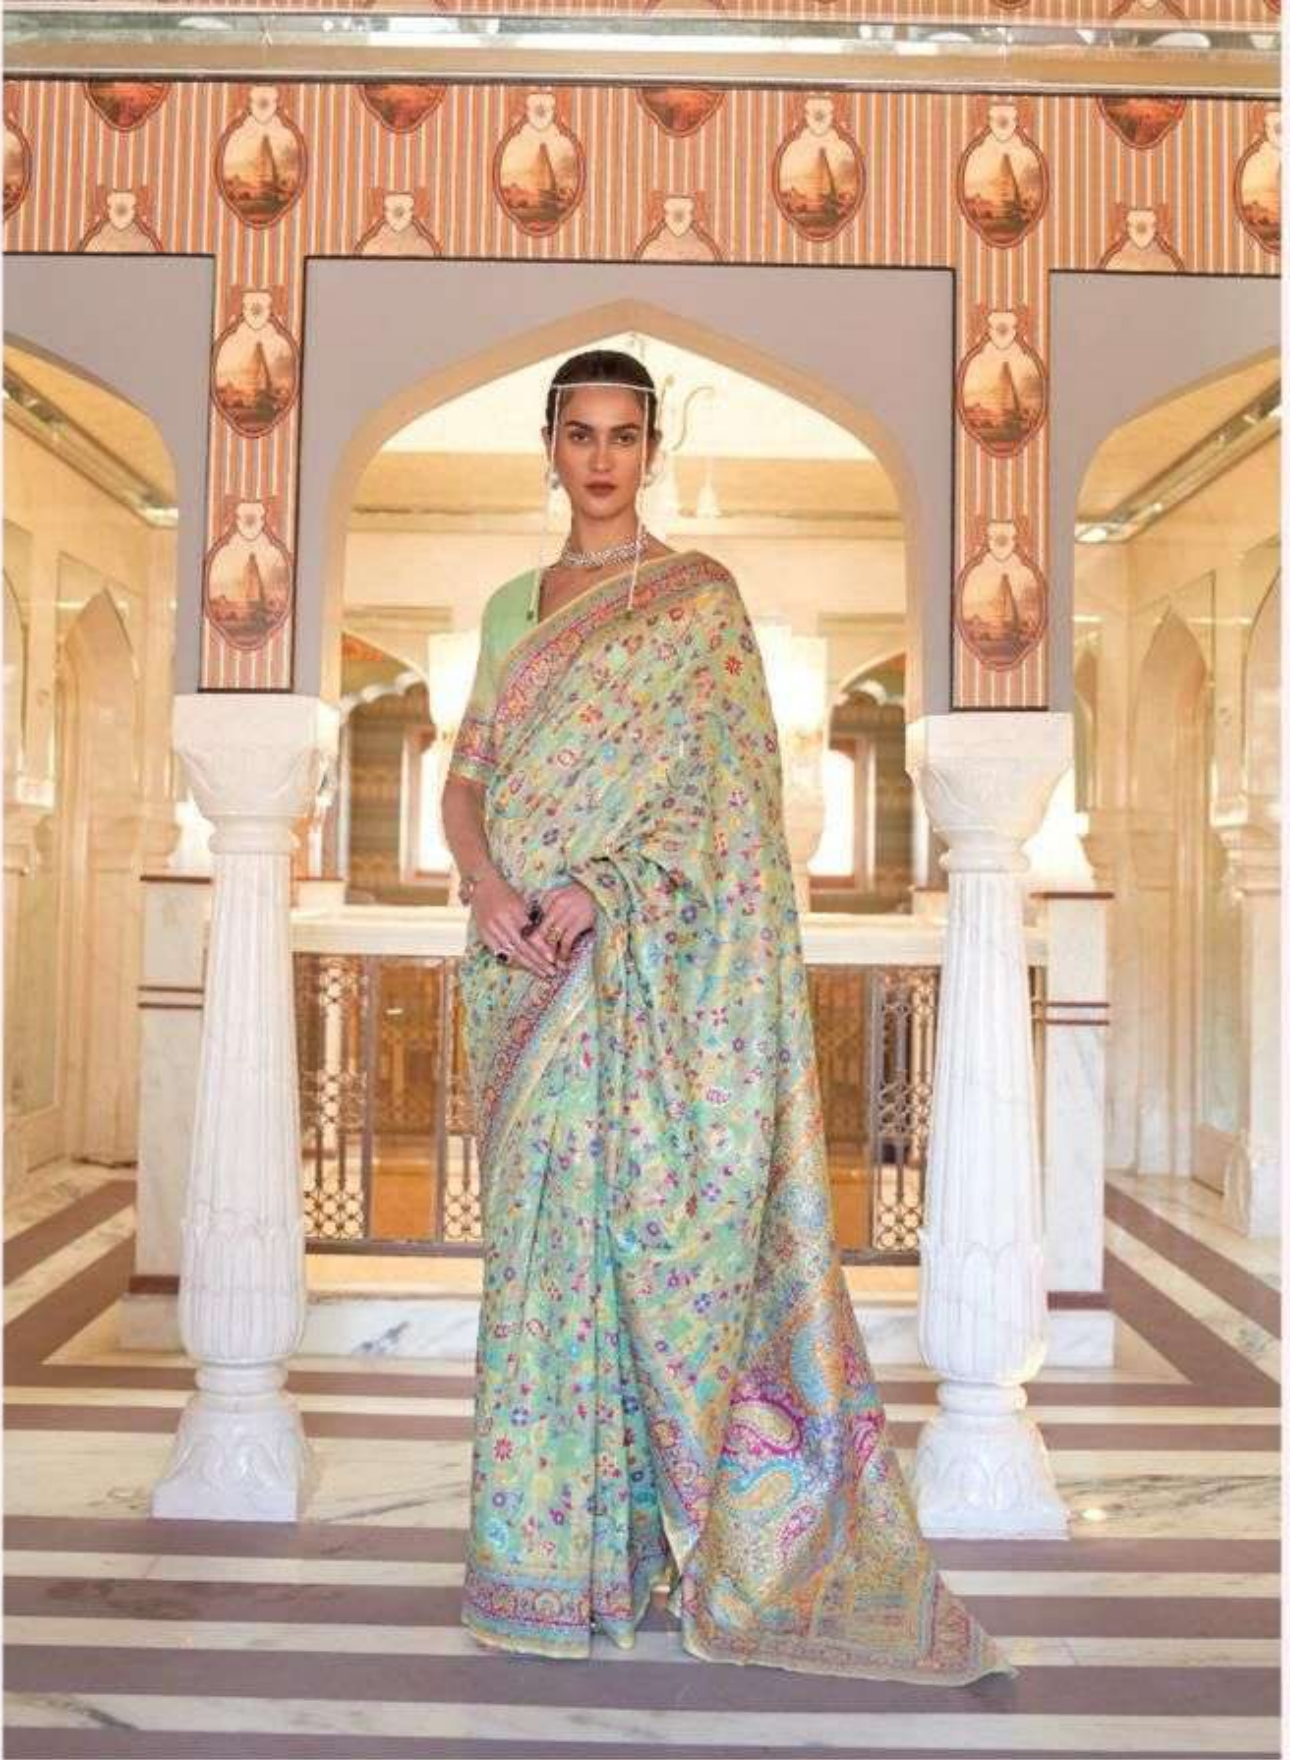

RAJTEX
Handloom
Surat | Udaipur | Ghumna

KHUBANI SILK

KASHMIRI MODAL HANDLOOM WEAVING 240001