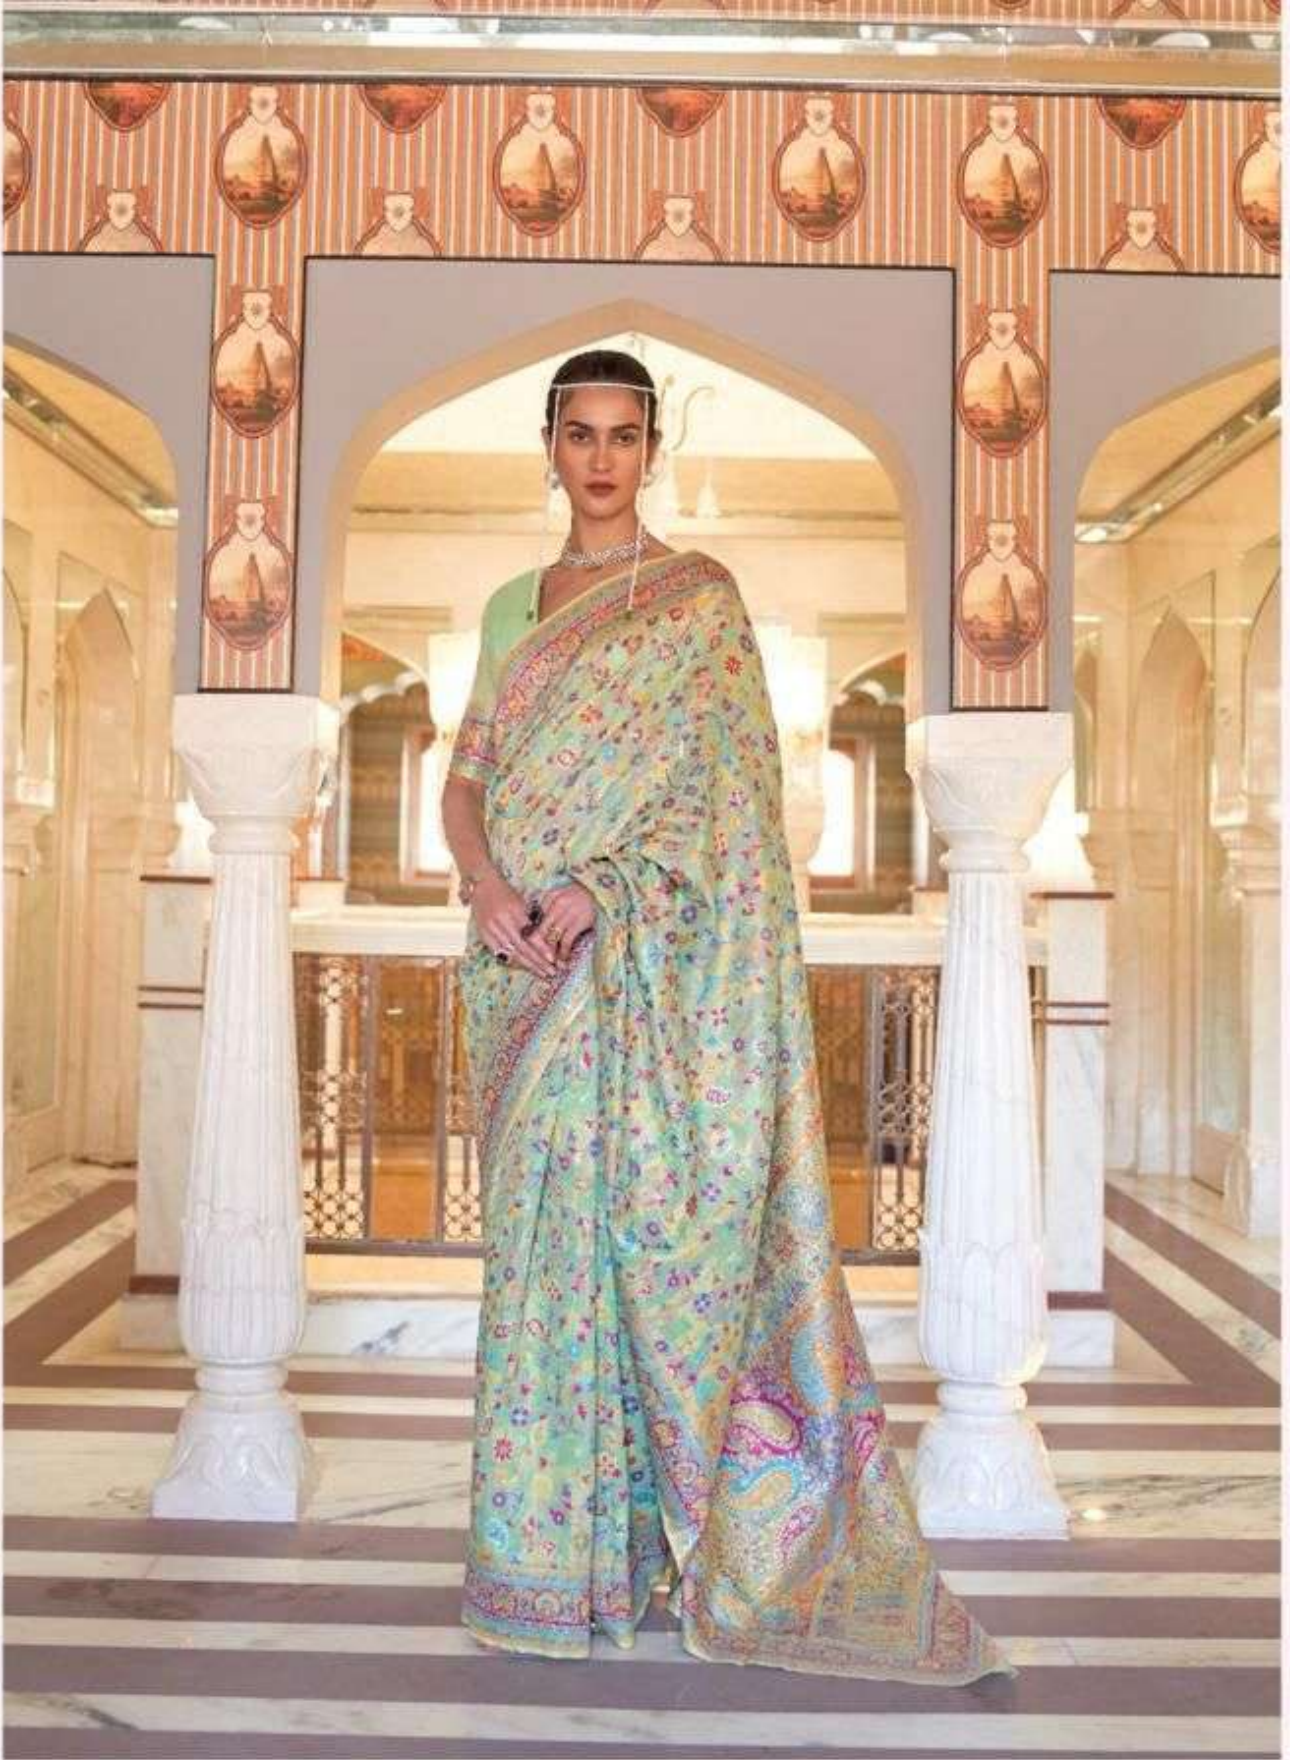

RAJTEX
KASHMIRI MODAL HANDLOOM WEAVING

KHUBANI SILK

KASHMIRI MODAL HANDLOOM WEAVING

RAJTEX
KASHMIRI MODAL HANDLOOM WEAVING

KHUBANI SILK

KASHMIRI MODAL HANDLOOM WEAVING

RAJTEX
Handloom
Surat | Udaipur | Ghumna