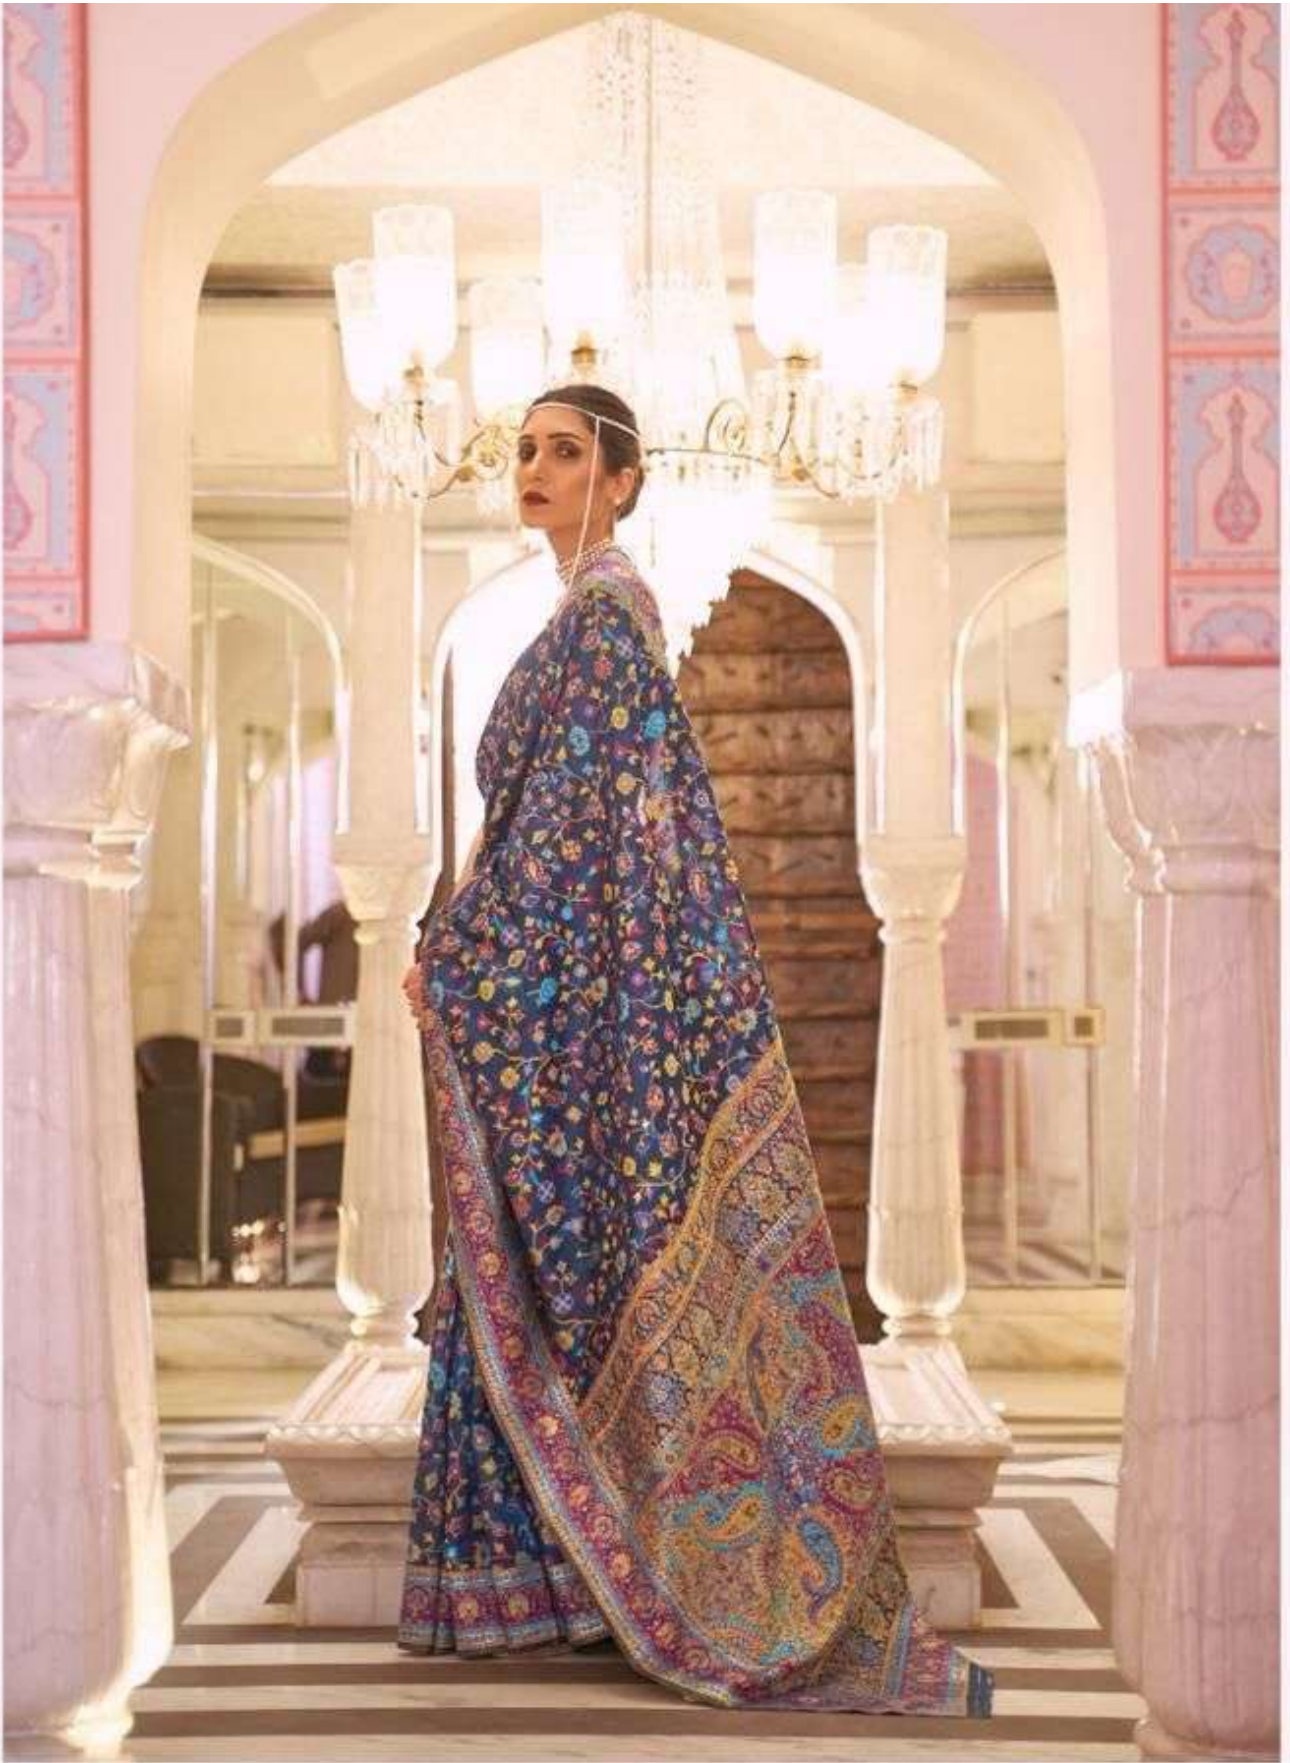

RAJTEX
Delhi
New Delhi | Jaipur | Mumbai

KHUBANI SILK

KASHMIRI MODAL HANDLOOM WEAVING 240007