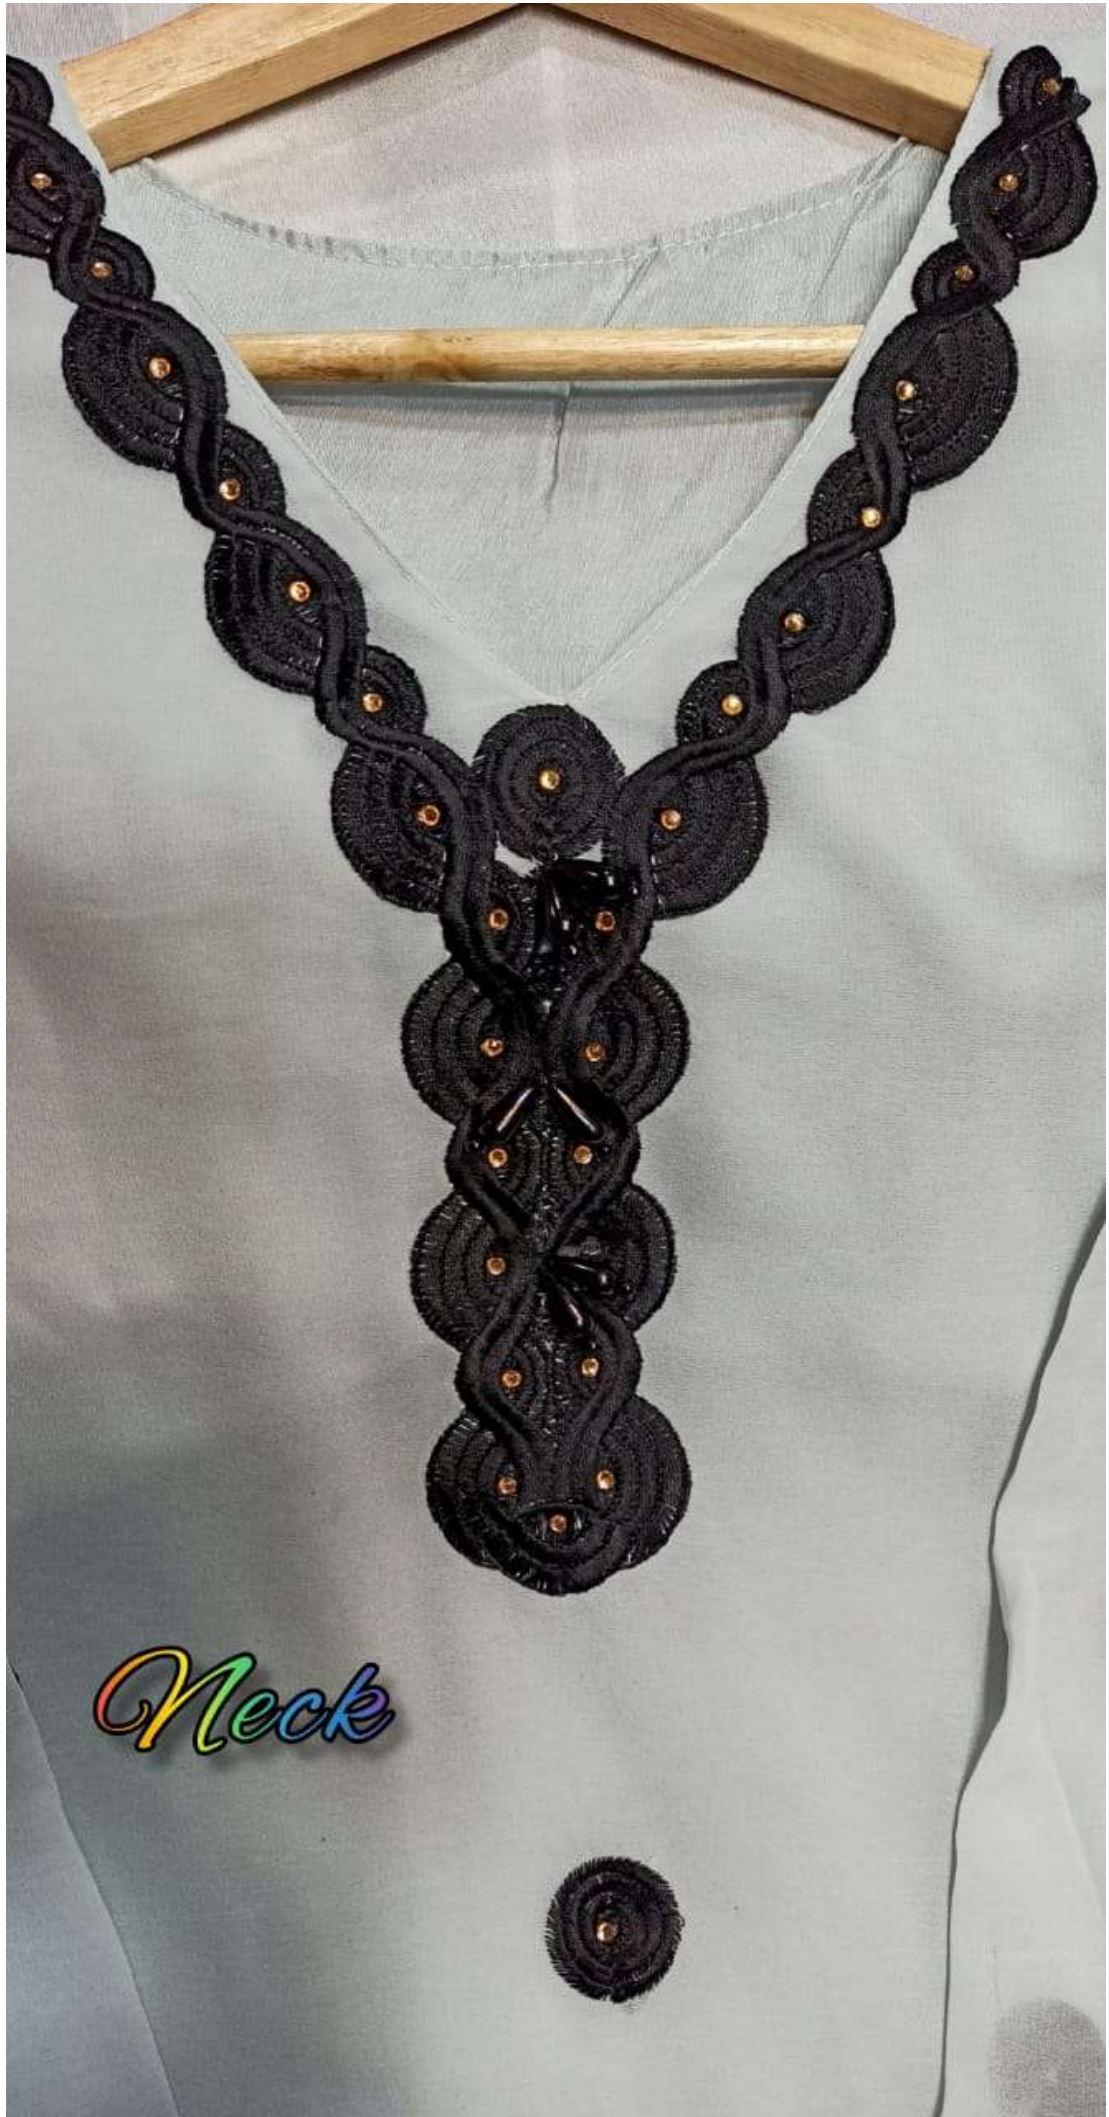

**Fabric Details**  
Fabric - PURE FOX GEORGETTE  
Collar - DESIGNER CUFFTA  
Buttons - 100% COTTON  
Lining - PURE SAFIYOUN

Fabric Details

Top : PURE FOX GEORGET  
Dupatta : DESIGNER DUP  
SKIRT : PURE COTTON

Inner: 100% COTTON

STRETCHABLE

Neck

Neck

*Neck*

*Sleeve*

*Dupatta*

*Neck*