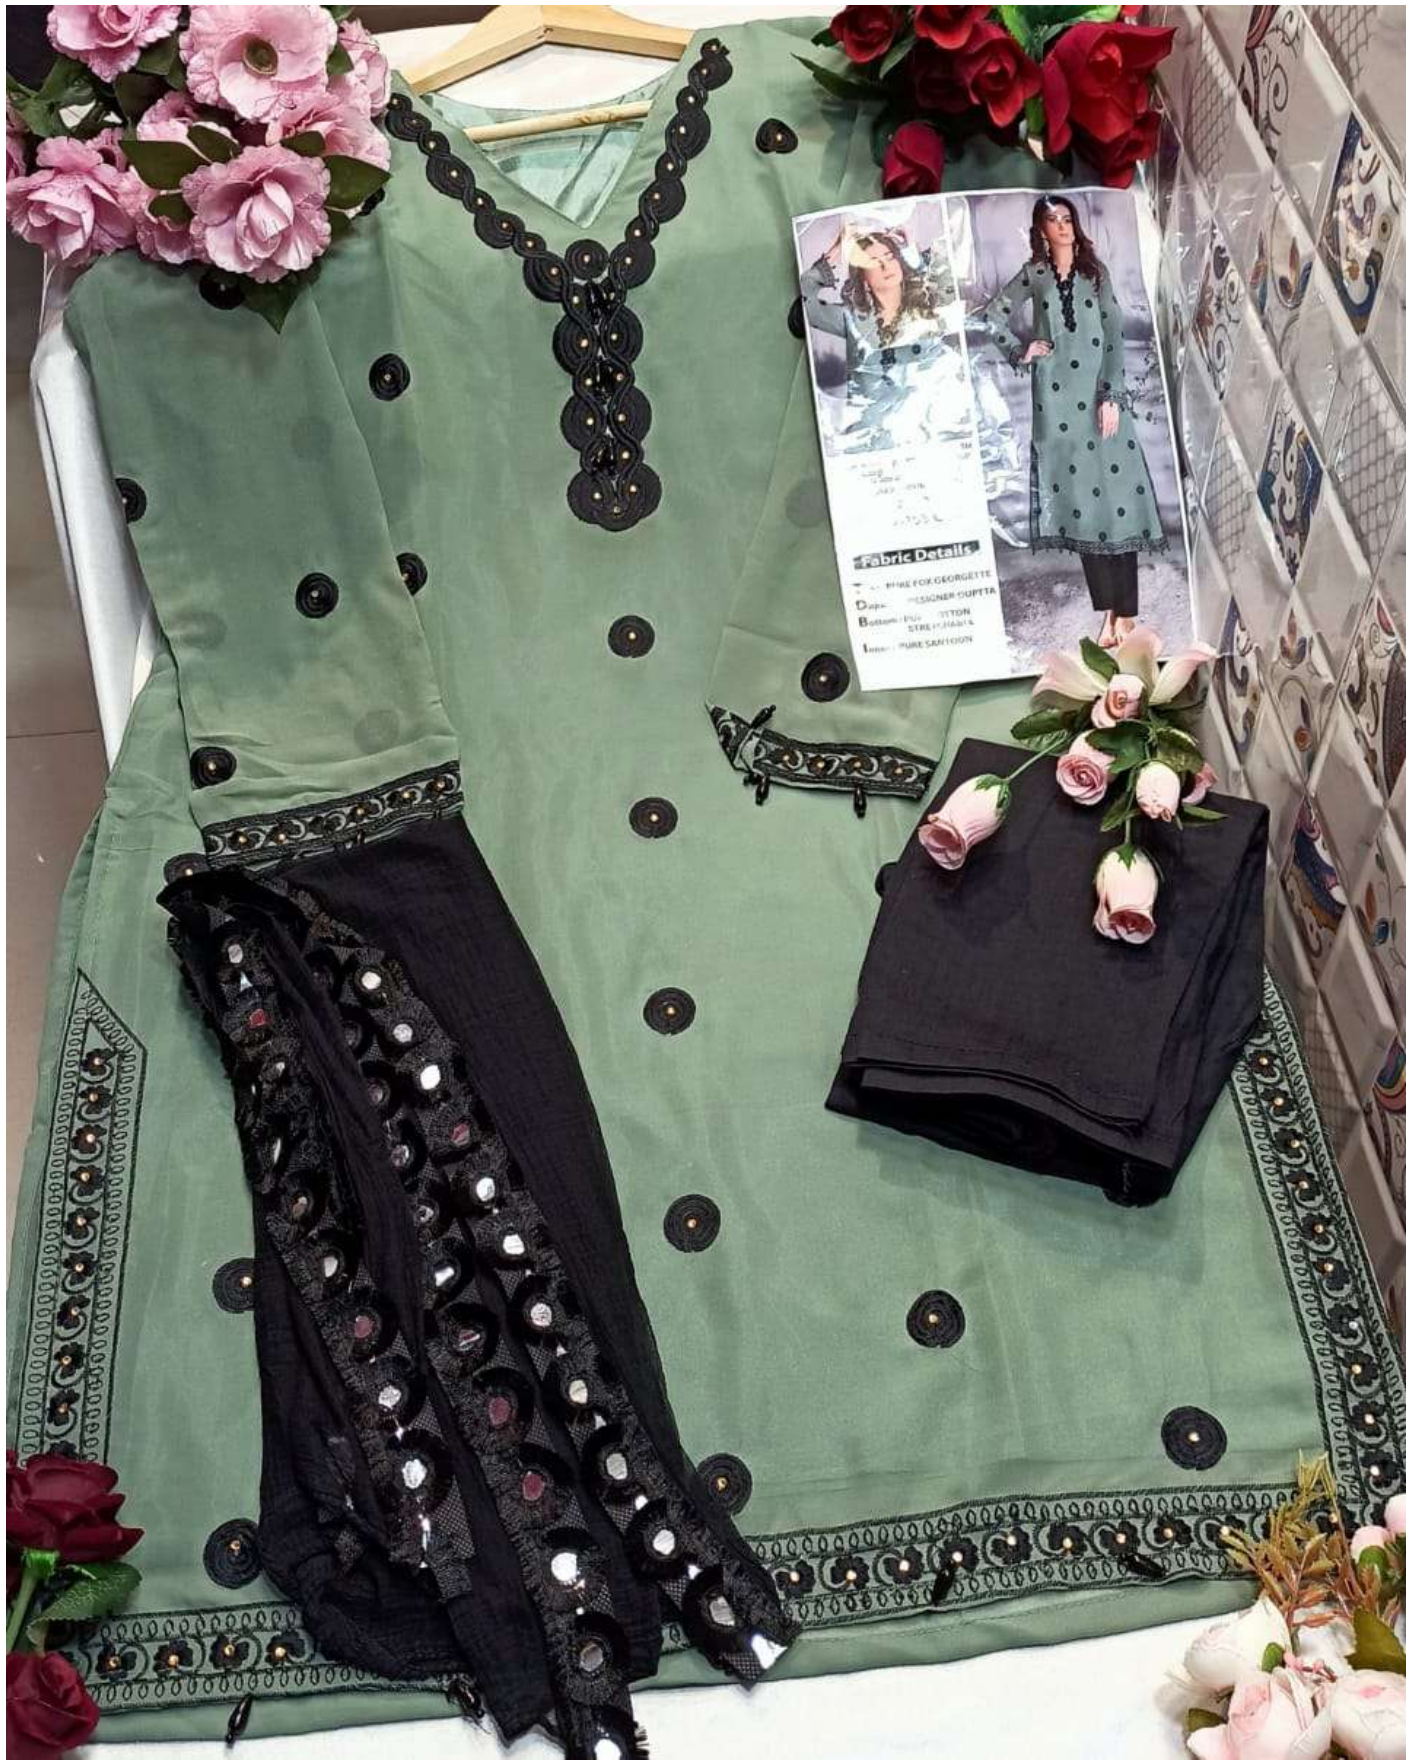

*Bottom*

*Dupatta*

*Daman*

**Fabric Details**

Top	PURE GEORGETTE
Bottom	PURE COTTON
Buttons	DESIGNER BUTTER
Trim	DESIGNER LACE

7-100-D

*Dupatta*

*Daman*