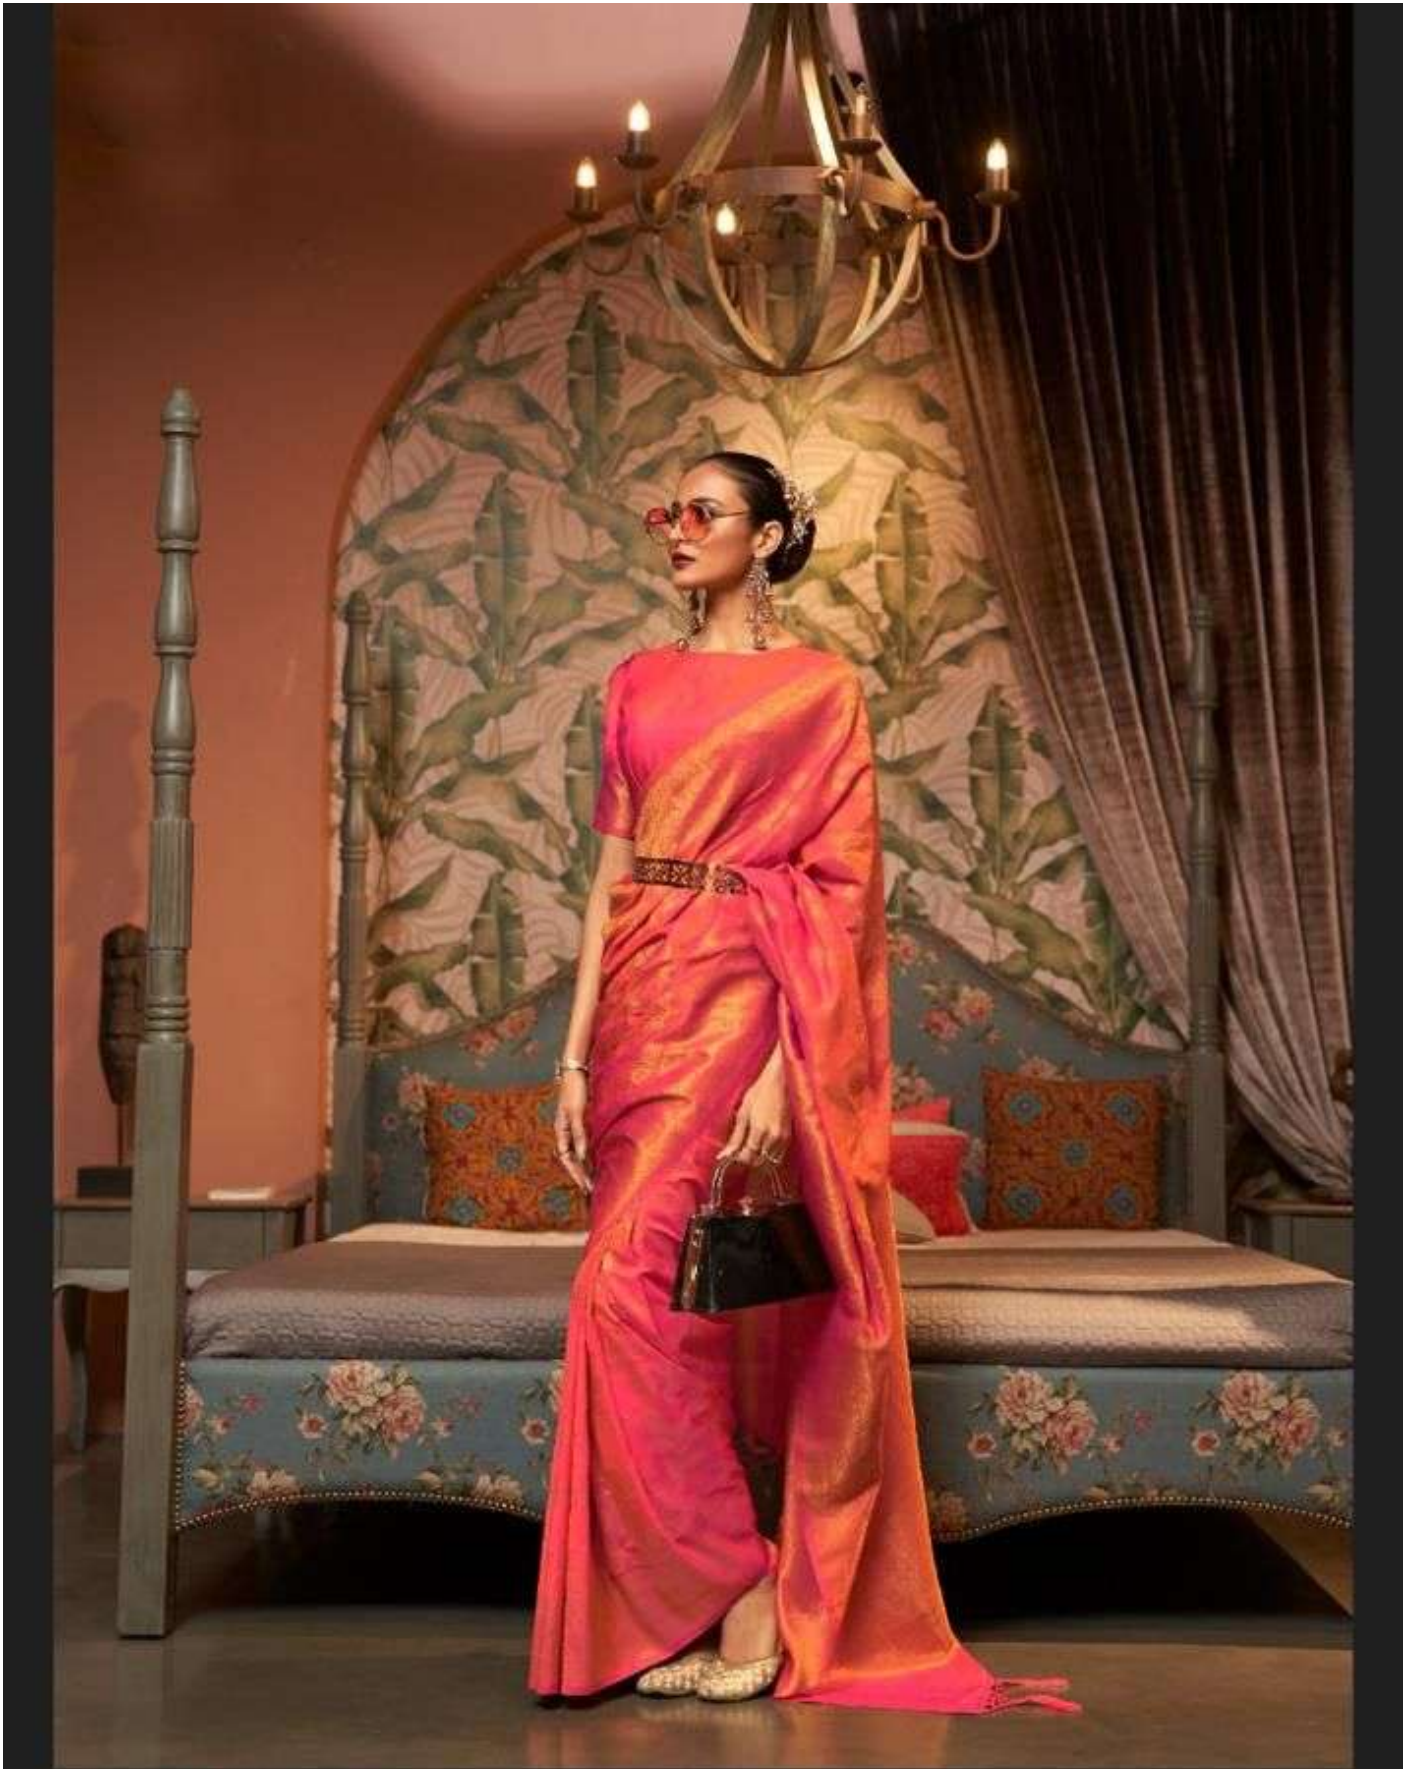

RAJTEX
Collection
For sarees | Interiors | Silk sarees

KAAFILA SILK
NYLON CHINON TWO-TONE WEAVING

249006