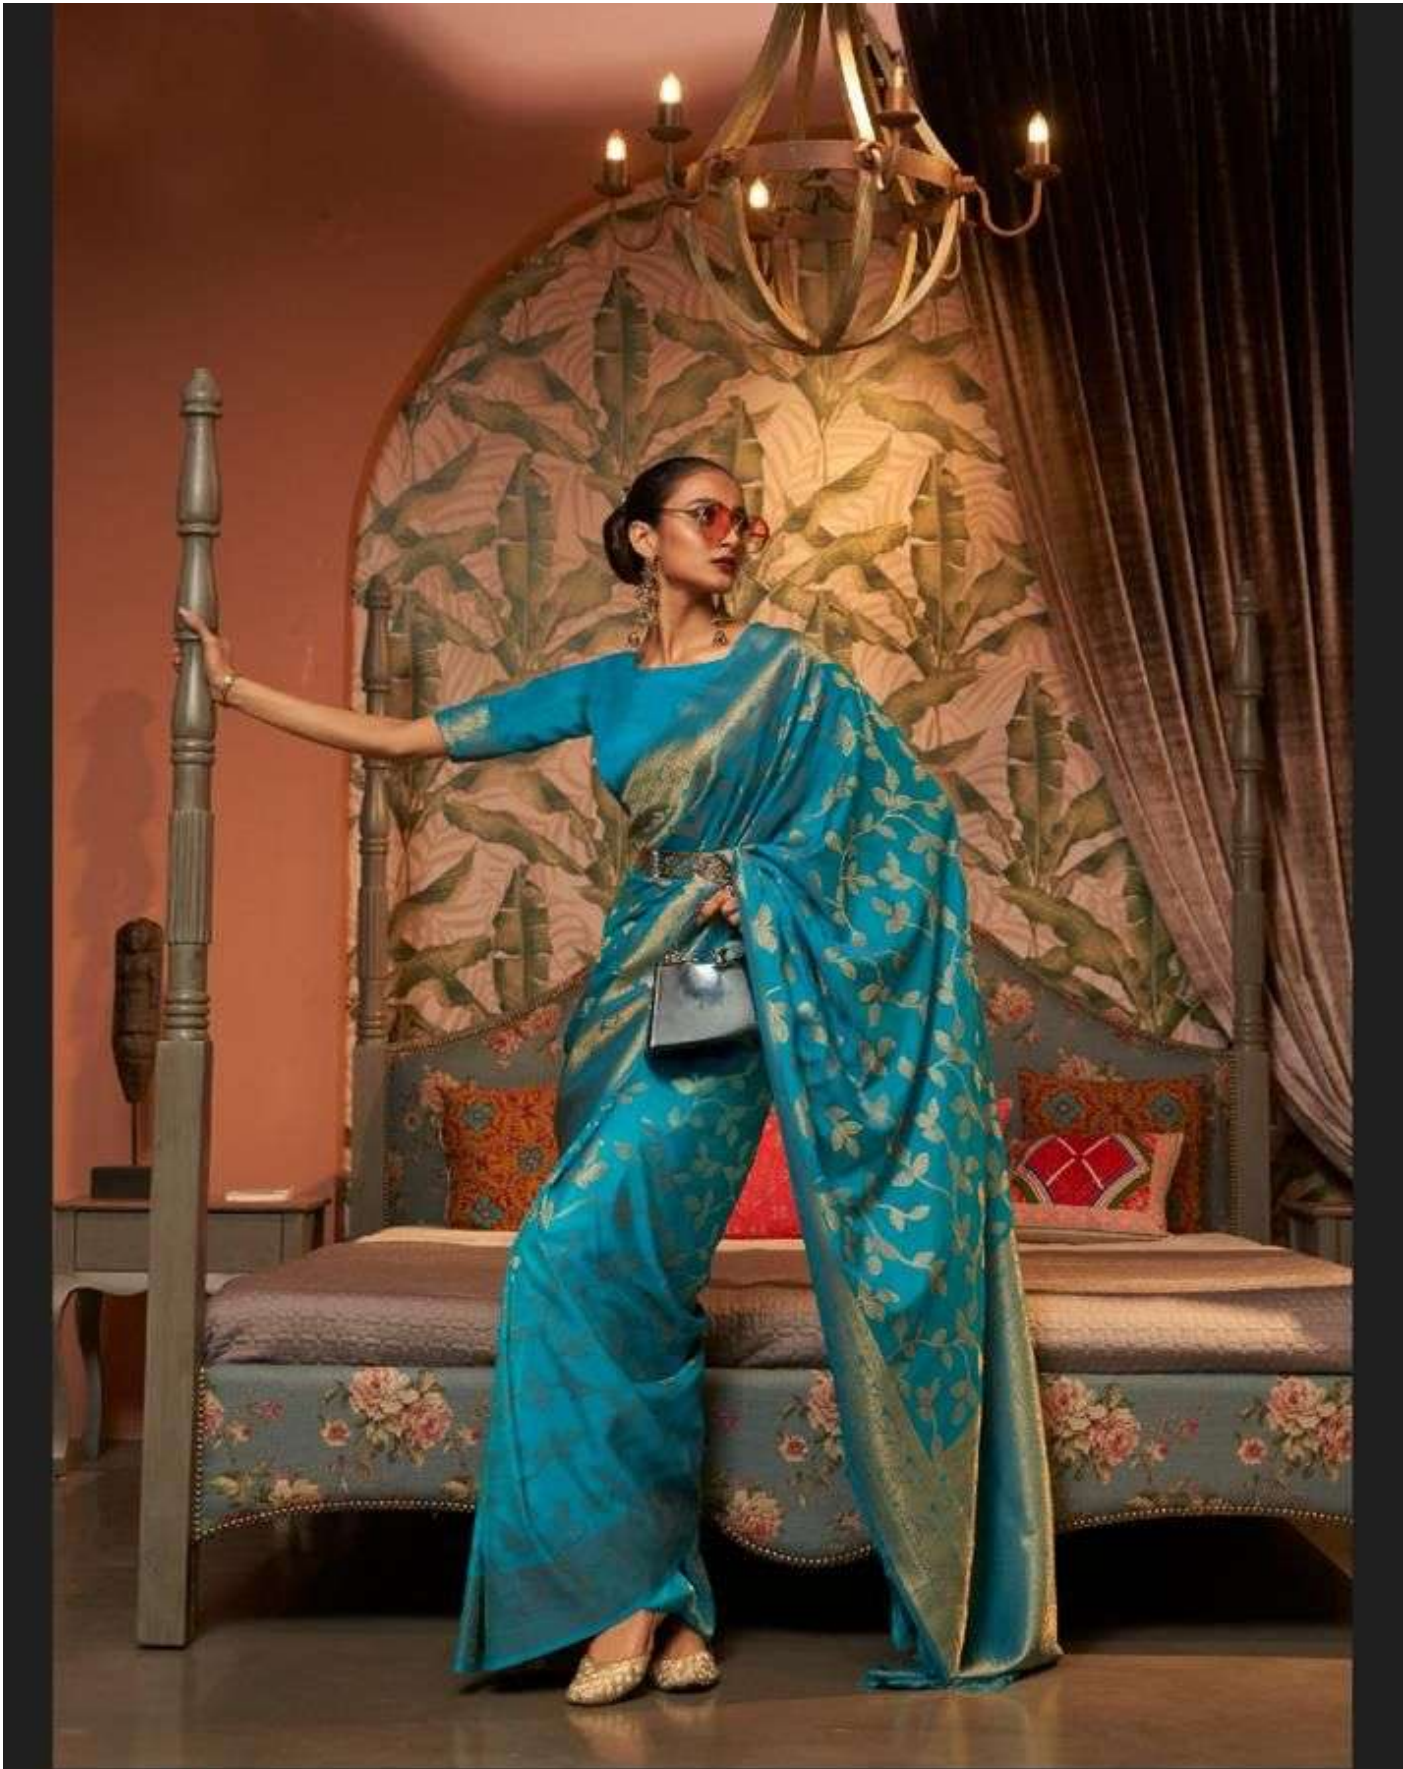

249005

249006

249007

RAJTEX
Handloom
100% cotton | 100% silk | 100% wool

KAAFILA SILK

NYLON CHINON TWO TONE WEAVING

249004