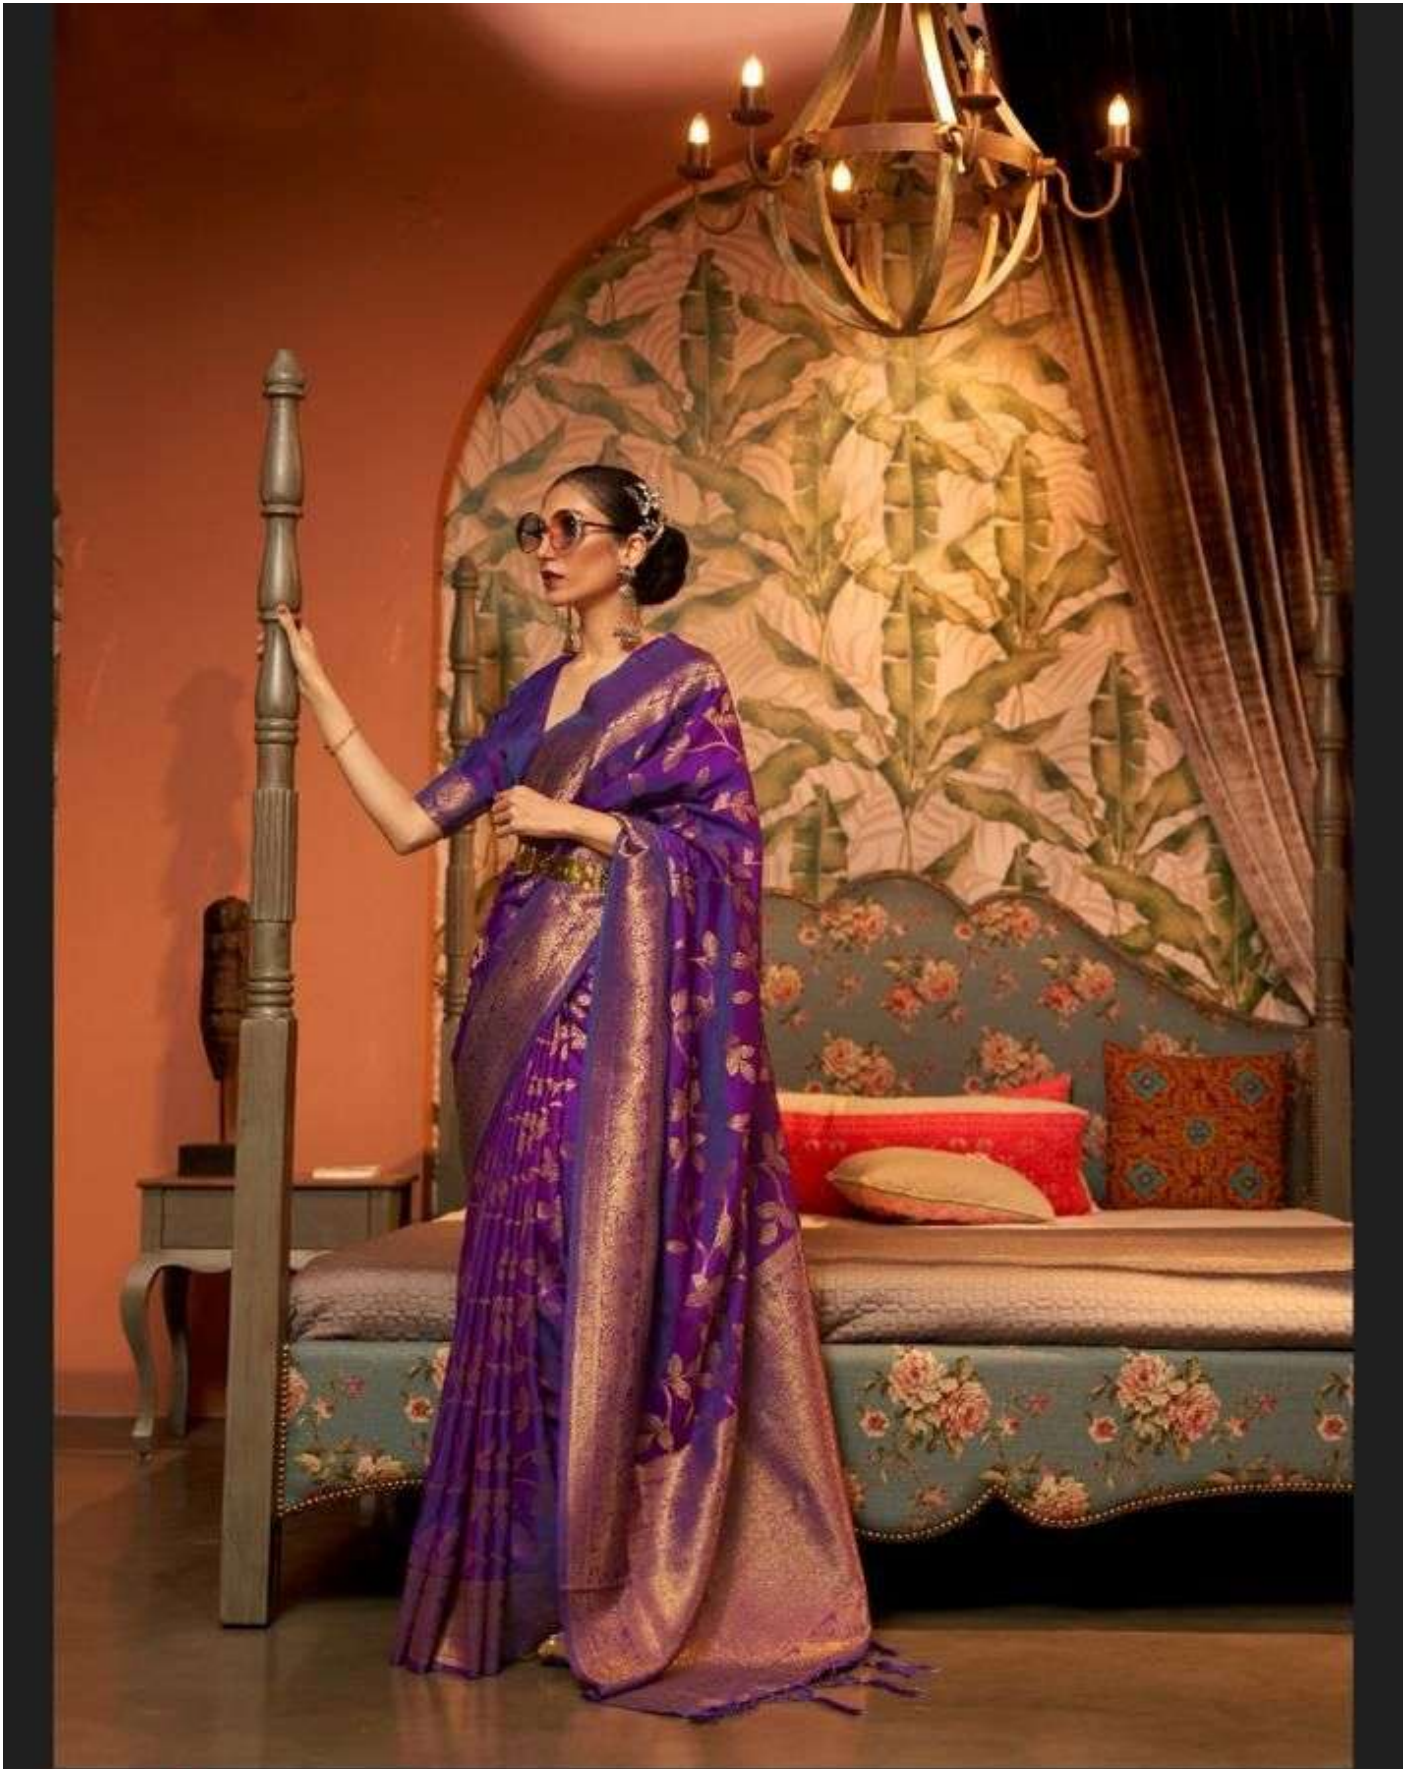

NYLON CHINON TWO TONE WEAVING

249005

RAJTEX
Curly
New sarees | Lehenga | Silk sarees

KAAFILA SILK

NYLON CHINON TWO TONE WEAVING

249001

RAJTEX
Handloom
sarees | lehengas | 50 sarees

KAAFILA SILK