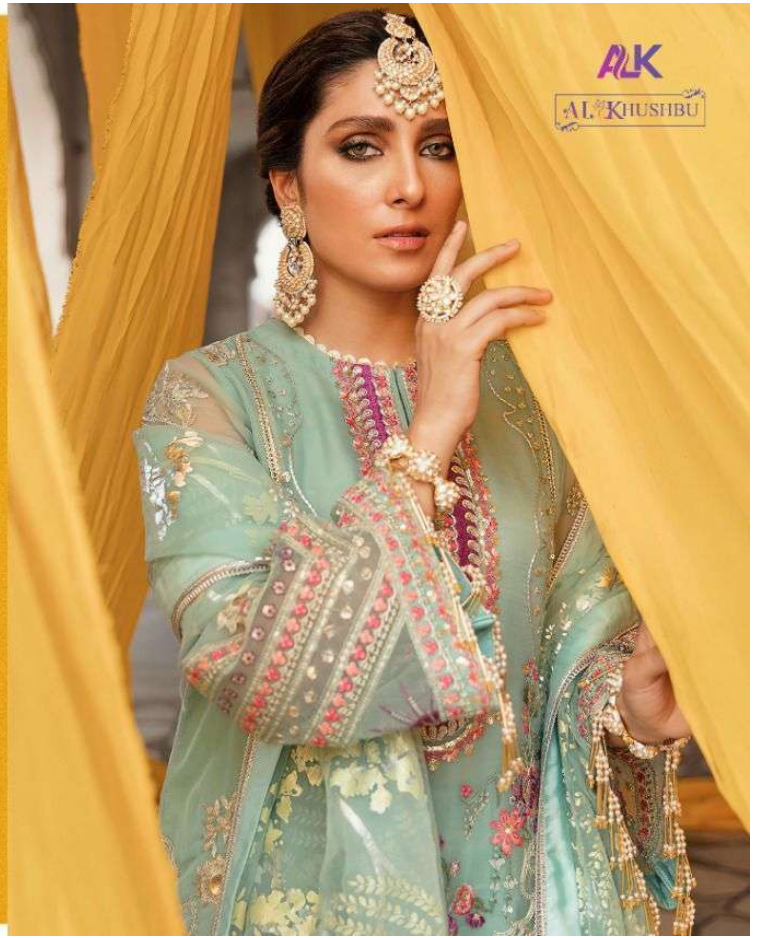

ALK
AL KHUSHBU