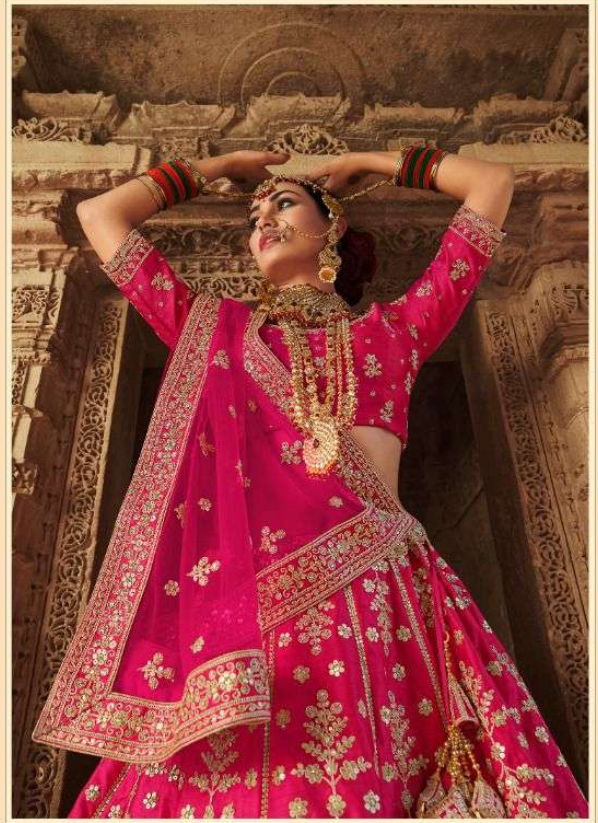

✿ METICULOUSLY CRAFTED EMBROIDERY ADDS A LOOK OF IRIDESCENCE TO THE ENSEMBLE ✿

manjula

✿ CREATING AN OUTFIT THAT'S TIMELESS AND HYPNOTIC ✿

✿ 912-A ✿

manjula

A LITTLE BIT GLAM, A LITTLE BIT
ROOTED, A WHOLE LOT MESMERISING.
THE MANJULA BRIDE IS EVERYTHING
BEAUTIFUL ALL AT ONCE.

THE BASE OF LUXURIOUS RAW SILK AND THE INTRICATE DETAILING ARE MAKE YOU QUEEN

912-B

maajula

◉ A DESIGN THAT PROMISES NEW-AGE GLAM ◉

manjula

◉ 924 - C ◉

❁ NATURE MOTIFS BRING IN THAT QUINTESSENTIAL BRIDAL OPULENCE ❁