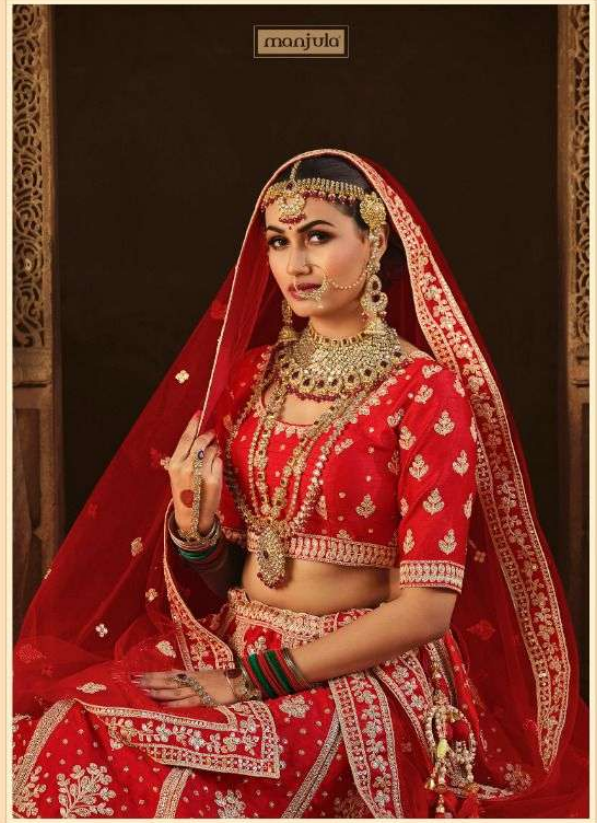

✿ METICULOUSLY CRAFTED EMBROIDERY ADDS A LOOK OF IRIDESCENCE TO THE ENSEMBLE ✿

manjula

✿ CREATING AN OUTFIT THAT'S TIMELESS AND HYPNOTIC ✿

✿ 912-A ✿

manjula

A LITTLE BIT GLAM, A LITTLE BIT
ROOTED, A WHOLE LOT MESMERISING.
THE MANJULA BRIDE IS EVERYTHING
BEAUTIFUL ALL AT ONCE.

❁ THE BASE OF LUXURIOUS RAW SILK AND THE INTRICATE DETAILING ARE MAKE YOU QUEEN ❁

❁ 912-B ❁

manjula

✿ NATURE MOTIFS BRING IN THAT QUINTESSENTIAL BRIDAL OPULENCE ✿

✪ CREATING AN OUTFIT THAT'S TIMELESS AND HYPNOTIC ✪