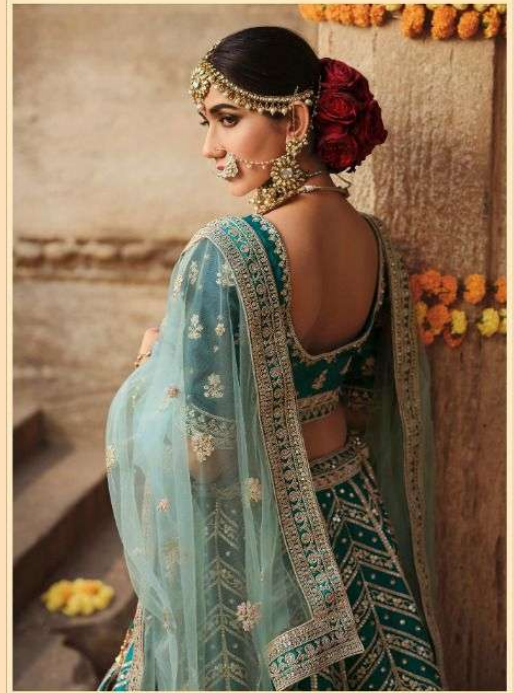

manjula

❁ A DESIGN THAT PROMISES NEW-AGE GLAM ❁