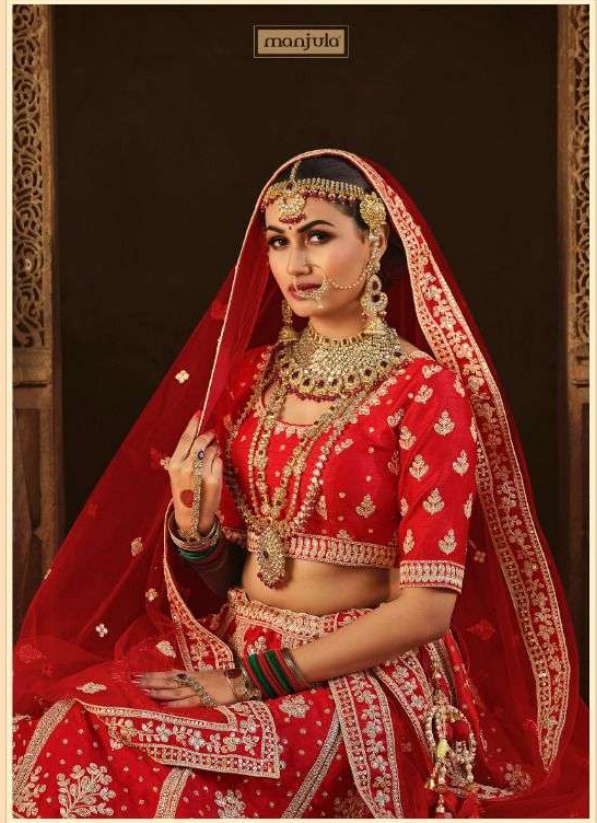

● METICULOUSLY CRAFTED EMBROIDERY ADDS A LOOK OF IRIDESCENCE TO THE ENSEMBLE ●

manjula

✿ CREATING AN OUTFIT THAT'S TIMELESS AND HYPNOTIC ✿

✿ 912-A ✿

manjula

A LITTLE BIT GLAM, A LITTLE BIT  
ROOTED, A WHOLE LOT MESMERISING.  
THE MANJULA BRIDE IS EVERYTHING  
BEAUTIFUL ALL AT ONCE.

❁ THE BASE OF LUXURIOUS RAW SILK AND THE INTRICATE DETAILING ARE MAKE YOU QUEEN ❁

❁ 912-B ❁

manjula

✿ NATURE MOTIFS BRING IN THAT QUINTESSENTIAL BRIDAL OPULENCE ✿

✪ CREATING AN OUTFIT THAT'S TIMELESS AND HYPNOTIC ✪