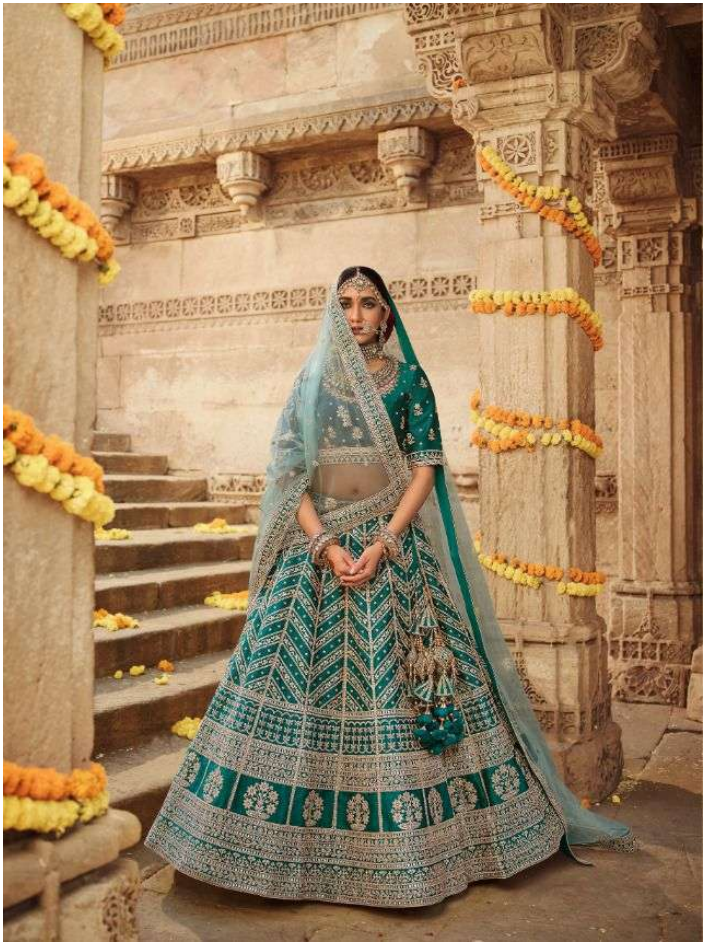

✿ METICULOUSLY CRAFTED EMBROIDERY ADDS A LOOK OF IRIDESCENCE TO THE ENSEMBLE ✿

manjula

✿ CREATING AN OUTFIT THAT'S TIMELESS AND HYPNOTIC ✿

✿ 912-A ✿

manjula

A LITTLE BIT GLAM, A LITTLE BIT
ROOTED, A WHOLE LOT MESMERISING.
THE MANJULA BRIDE IS EVERYTHING
BEAUTIFUL ALL AT ONCE.

THE BASE OF LUXURIOUS RAW SILK AND THE INTRICATE DETAILING ARE MAKE YOU QUEEN

912-B

maajula

◉ A DESIGN THAT PROMISES NEW-AGE GLAM ◉

manjula

◉ 924 - C ◉

❁ NATURE MOTIFS BRING IN THAT QUINTESSENTIAL BRIDAL OPULENCE ❁