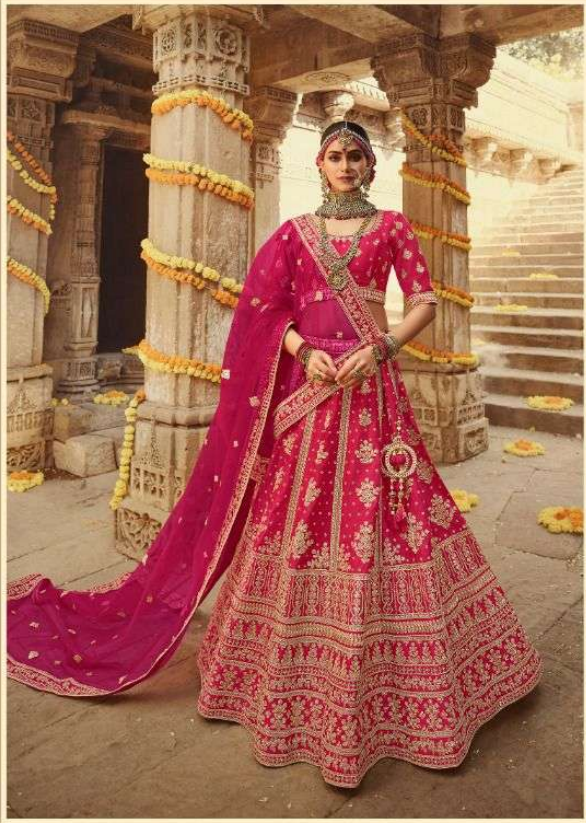

● METICULOUSLY CRAFTED EMBROIDERY ADDS A LOOK OF IRIDESCENCE TO THE ENSEMBLE ●

manjula

✿ CREATING AN OUTFIT THAT'S TIMELESS AND HYPNOTIC ✿

✿ 912-A ✿

manjula

A LITTLE BIT GLAM, A LITTLE BIT  
ROOTED, A WHOLE LOT MESMERISING.  
THE MANJULA BRIDE IS EVERYTHING  
BEAUTIFUL ALL AT ONCE.

THE BASE OF LUXURIOUS RAW SILK AND THE INTRICATE DETAILING ARE MAKE YOU QUEEN

912-B

maajula

◉ A DESIGN THAT PROMISES NEW-AGE GLAM ◉

manjula

◉ 924 - C ◉

❁ NATURE MOTIFS BRING IN THAT QUINTESSENTIAL BRIDAL OPULENCE ❁