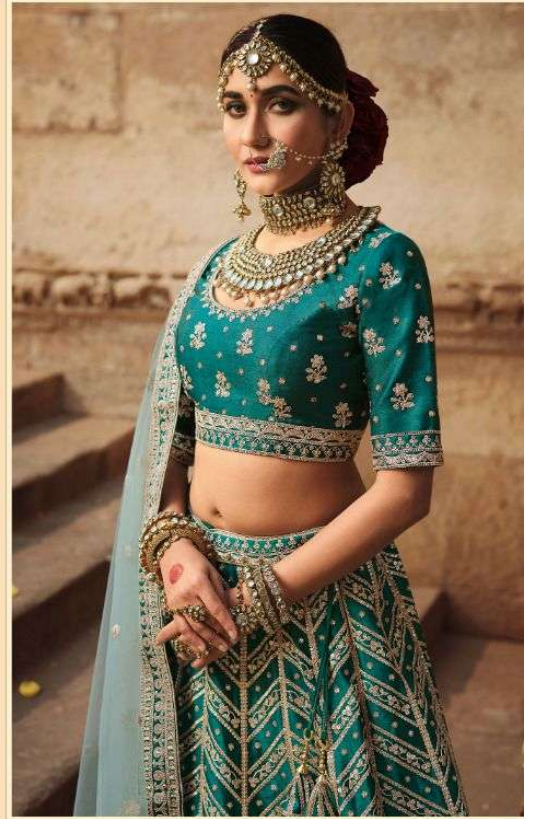

● METICULOUSLY CRAFTED EMBROIDERY ADDS A LOOK OF IRIDESCENCE TO THE ENSEMBLE ●

manjula

✿ CREATING AN OUTFIT THAT'S TIMELESS AND HYPNOTIC ✿

✿ 912-A ✿

manjula

A LITTLE BIT GLAM, A LITTLE BIT  
ROOTED, A WHOLE LOT MESMERISING.  
THE MANJULA BRIDE IS EVERYTHING  
BEAUTIFUL ALL AT ONCE.

THE BASE OF LUXURIOUS RAW SILK AND THE INTRICATE DETAILING ARE MAKE YOU QUEEN

912-B

maajula

◉ A DESIGN THAT PROMISES NEW-AGE GLAM ◉

manjula

◉ 924 - C ◉

❁ NATURE MOTIFS BRING IN THAT QUINTESSENTIAL BRIDAL OPULENCE ❁