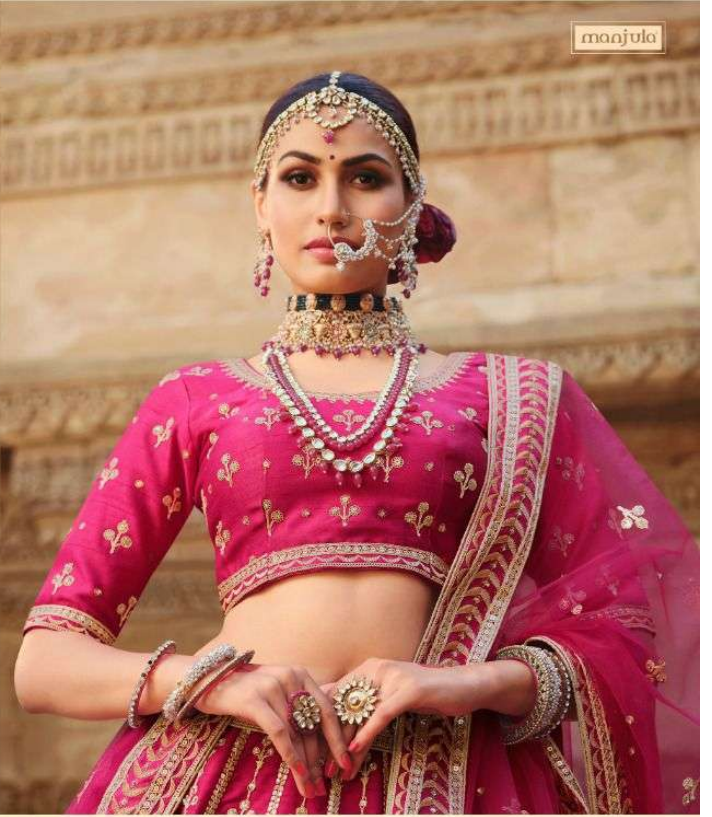

● METICULOUSLY CRAFTED EMBROIDERY ADDS A LOOK OF IRIDESCENCE TO THE ENSEMBLE ●

manjula

✿ CREATING AN OUTFIT THAT'S TIMELESS AND HYPNOTIC ✿

✿ 912-A ✿

manjula

A LITTLE BIT GLAM, A LITTLE BIT  
ROOTED, A WHOLE LOT MESMERISING.  
THE MANJULA BRIDE IS EVERYTHING  
BEAUTIFUL ALL AT ONCE.

THE BASE OF LUXURIOUS RAW SILK AND THE INTRICATE DETAILING ARE MAKE YOU QUEEN

912-B

maajula

◉ A DESIGN THAT PROMISES NEW-AGE GLAM ◉

manjula

◉ 924 - C ◉

❁ NATURE MOTIFS BRING IN THAT QUINTESSENTIAL BRIDAL OPULENCE ❁