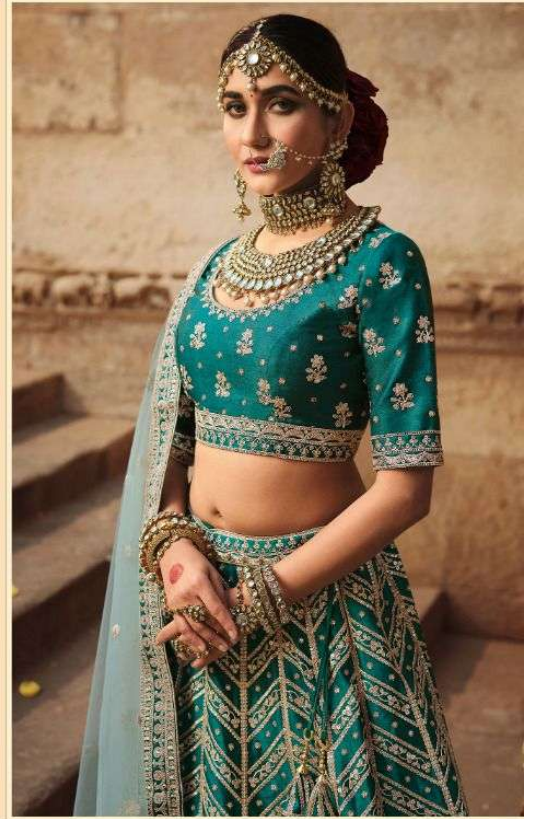

✿ METICULOUSLY CRAFTED EMBROIDERY ADDS A LOOK OF IRIDESCENCE TO THE ENSEMBLE ✿

manjula

✿ CREATING AN OUTFIT THAT'S TIMELESS AND HYPNOTIC ✿

✿ 912-A ✿

manjula

A LITTLE BIT GLAM, A LITTLE BIT
ROOTED, A WHOLE LOT MESMERISING.
THE MANJULA BRIDE IS EVERYTHING
BEAUTIFUL ALL AT ONCE.

THE BASE OF LUXURIOUS RAW SILK AND THE INTRICATE DETAILING ARE MAKE YOU QUEEN

912-B

maajula

◉ A DESIGN THAT PROMISES NEW-AGE GLAM ◉

manjula

◉ 924 - C ◉

❁ NATURE MOTIFS BRING IN THAT QUINTESSENTIAL BRIDAL OPULENCE ❁