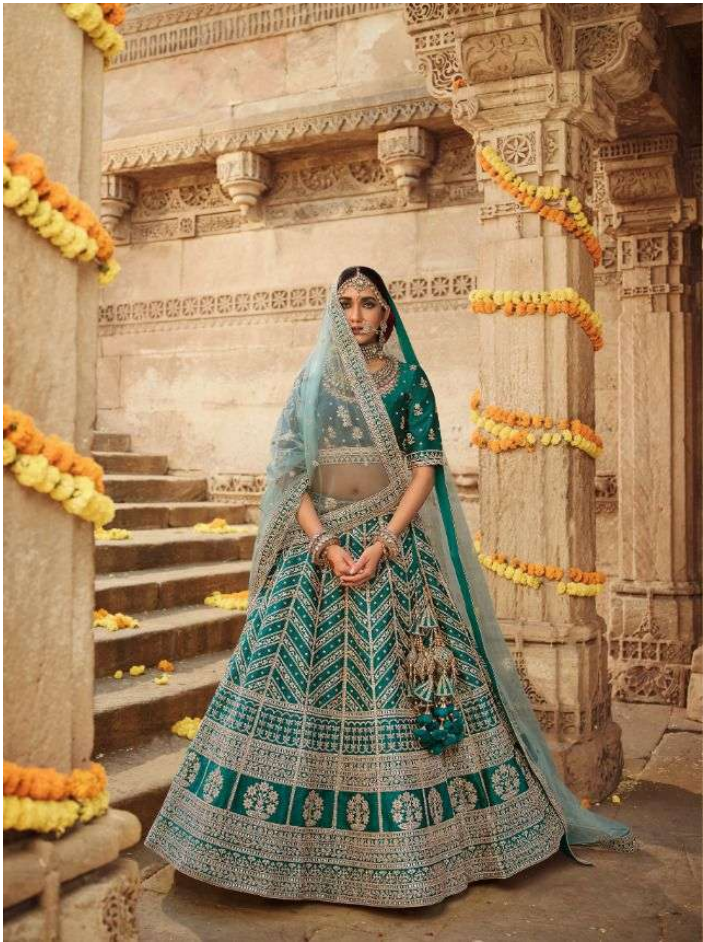

● METICULOUSLY CRAFTED EMBROIDERY ADDS A LOOK OF IRIDESCENCE TO THE ENSEMBLE ●

manjula

✿ CREATING AN OUTFIT THAT'S TIMELESS AND HYPNOTIC ✿

✿ 912-A ✿

manjula

A LITTLE BIT GLAM, A LITTLE BIT  
ROOTED, A WHOLE LOT MESMERISING.  
THE MANJULA BRIDE IS EVERYTHING  
BEAUTIFUL ALL AT ONCE.

THE BASE OF LUXURIOUS RAW SILK AND THE INTRICATE DETAILING ARE MAKE YOU QUEEN

912-B

maajula

◉ A DESIGN THAT PROMISES NEW-AGE GLAM ◉

manjula

◉ 924 - C ◉

❁ NATURE MOTIFS BRING IN THAT QUINTESSENTIAL BRIDAL OPULENCE ❁