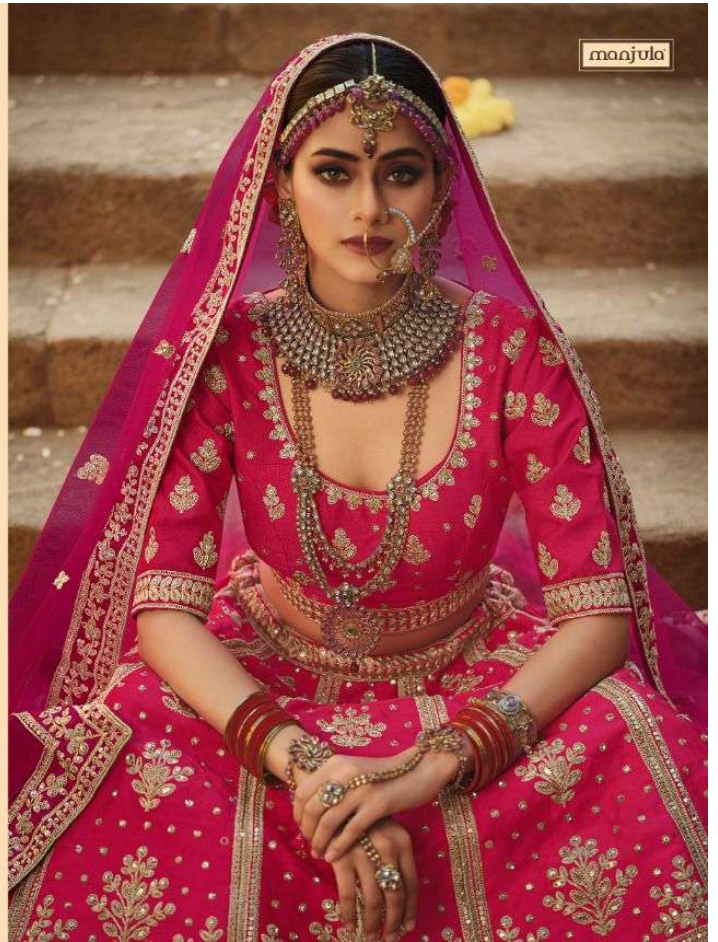

✿ METICULOUSLY CRAFTED EMBROIDERY ADDS A LOOK OF IRIDESCENCE TO THE ENSEMBLE ✿

manjula

✿ CREATING AN OUTFIT THAT'S TIMELESS AND HYPNOTIC ✿

✿ 912-A ✿

manjula

A LITTLE BIT GLAM, A LITTLE BIT
ROOTED, A WHOLE LOT MESMERISING.
THE MANJULA BRIDE IS EVERYTHING
BEAUTIFUL ALL AT ONCE.

THE BASE OF LUXURIOUS RAW SILK AND THE INTRICATE DETAILING ARE MAKE YOU QUEEN

912-B

maajula

◉ A DESIGN THAT PROMISES NEW-AGE GLAM ◉

manjula

◉ 924 - C ◉

❁ NATURE MOTIFS BRING IN THAT QUINTESSENTIAL BRIDAL OPULENCE ❁