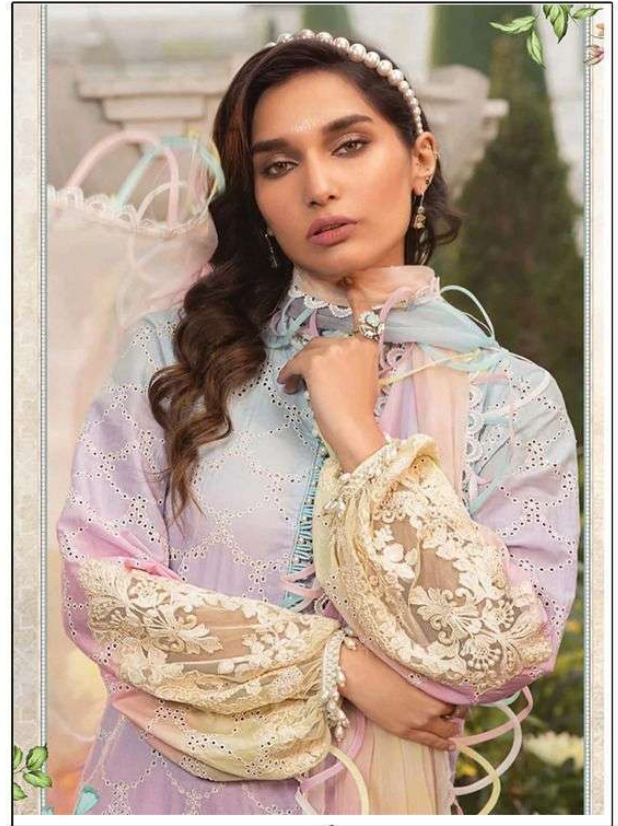

HOOR TEX

22016

Ⓢ DRY CLEAN ONLY.
✗ DO NOT USE ANY BLEACH OR STAIN REMOVING CHEMICAL.
☎ IRON THE FABRIC AT MODERATE TEMPERATURE.

HOOR TEX

22016

Ⓢ DRY CLEAN ONLY.
✘ DO NOT USE ANY BLEACH OR STAIN REMOVING CHEMICAL.
☎ IRON THE FABRIC AT MODERATE TEMPERATURE.

HOOR
TEX
From The Fashion World