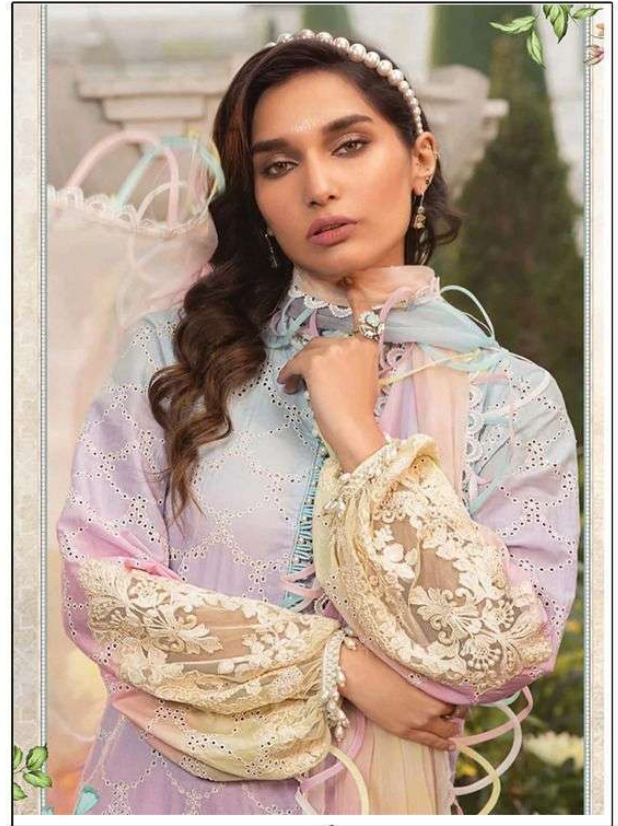

HOOR TEX

22016

Ⓢ DRY CLEAN ONLY.  
✗ DO NOT USE ANY BLEACH OR STAIN REMOVING CHEMICAL.  
☎ IRON THE FABRIC AT MODERATE TEMPERATURE.

HOOR TEX

22016

Ⓢ DRY CLEAN ONLY.  
✗ DO NOT USE ANY BLEACH OR STAIN REMOVING CHEMICAL.  
☎ IRON THE FABRIC AT MODERATE TEMPERATURE.

**HOOR**  
TEX  
From The Fashion World