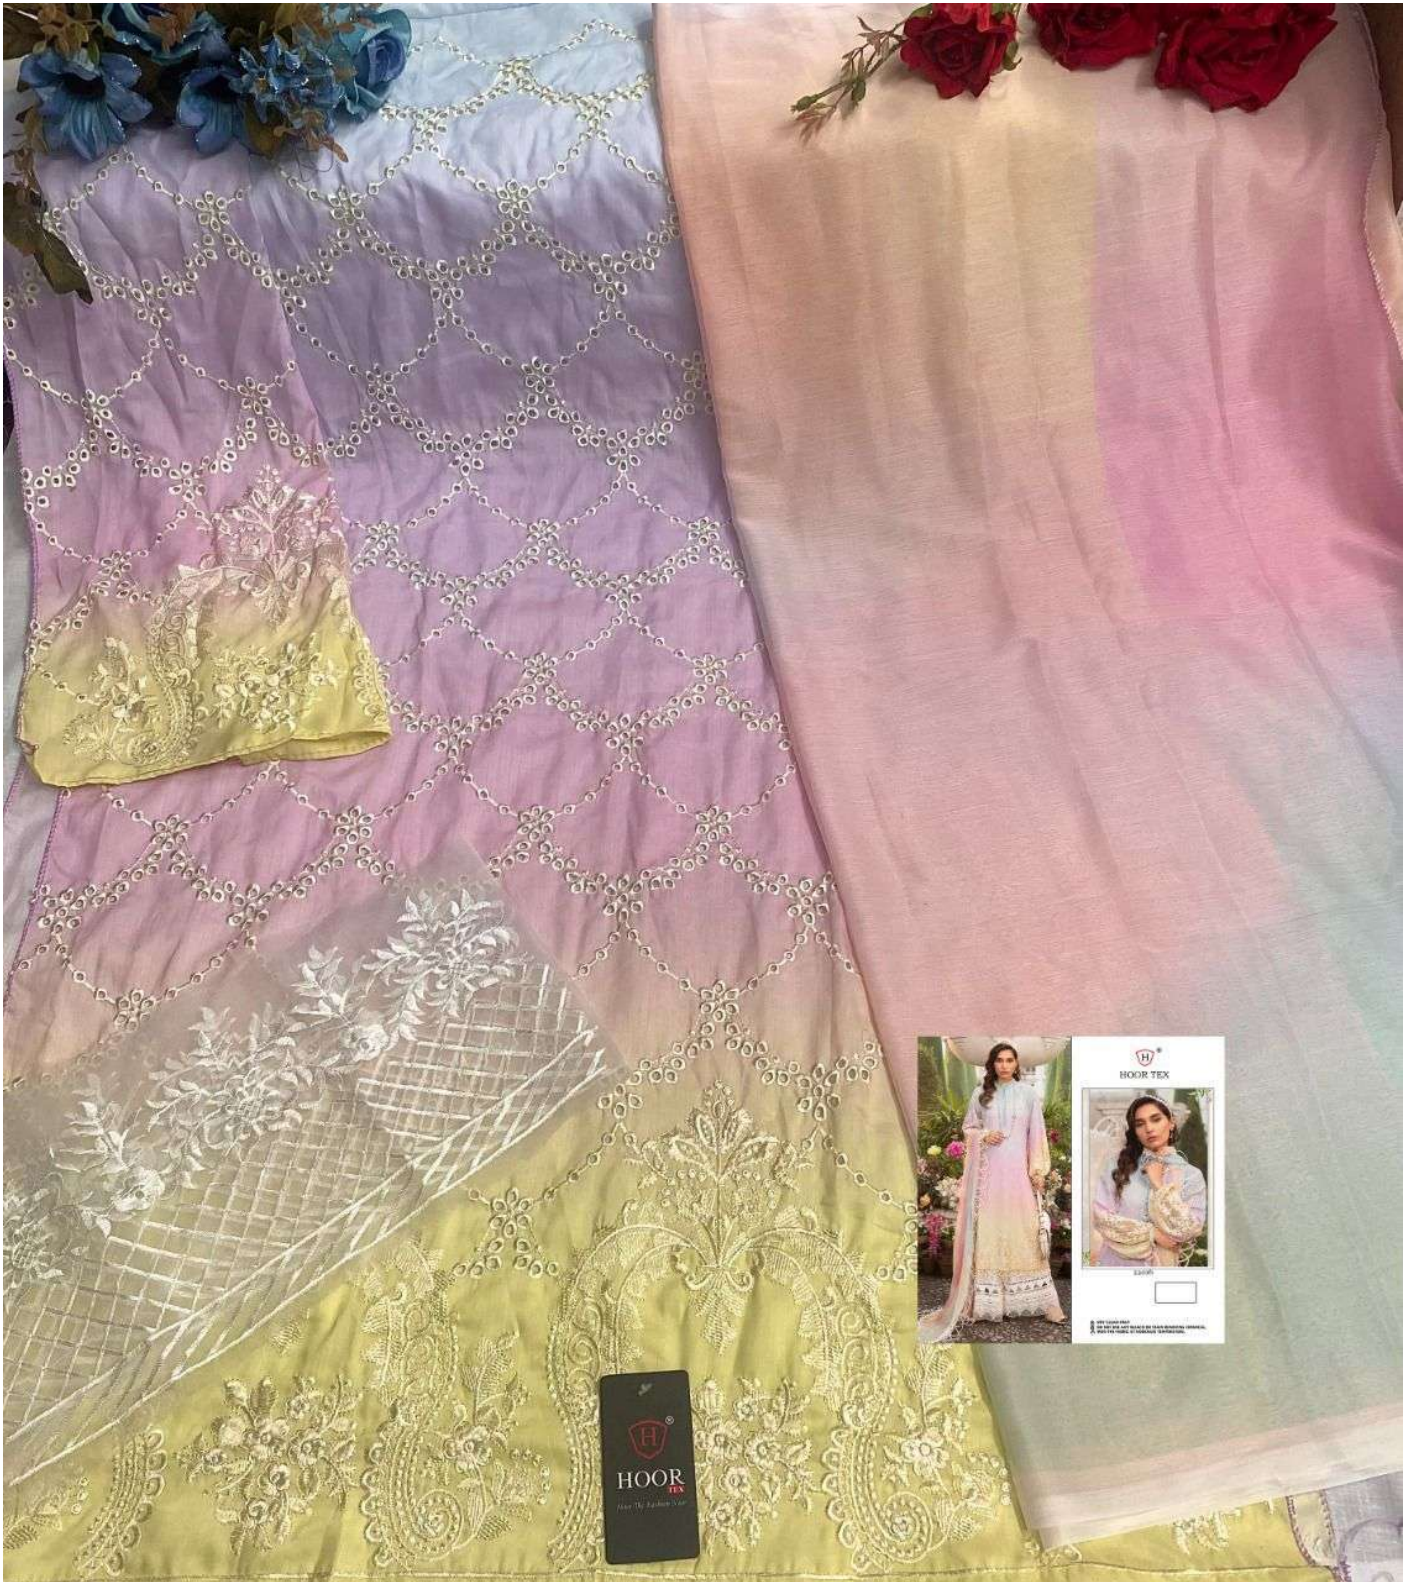

HOOR TEX

22016

Ⓢ DRY CLEAN ONLY.
✘ DO NOT USE ANY BLEACH OR STAIN REMOVING CHEMICAL.
☎ IRON THE FABRIC AT MODERATE TEMPERATURE.

HOOR TEX

22016

Ⓢ DRY CLEAN ONLY.
ⓧ DO NOT USE ANY BLEACH OR STAIN REMOVING CHEMICAL.
Ⓜ IRON THE FABRIC AT MODERATE TEMPERATURE.

HOOR
TEX
From The Fashion World