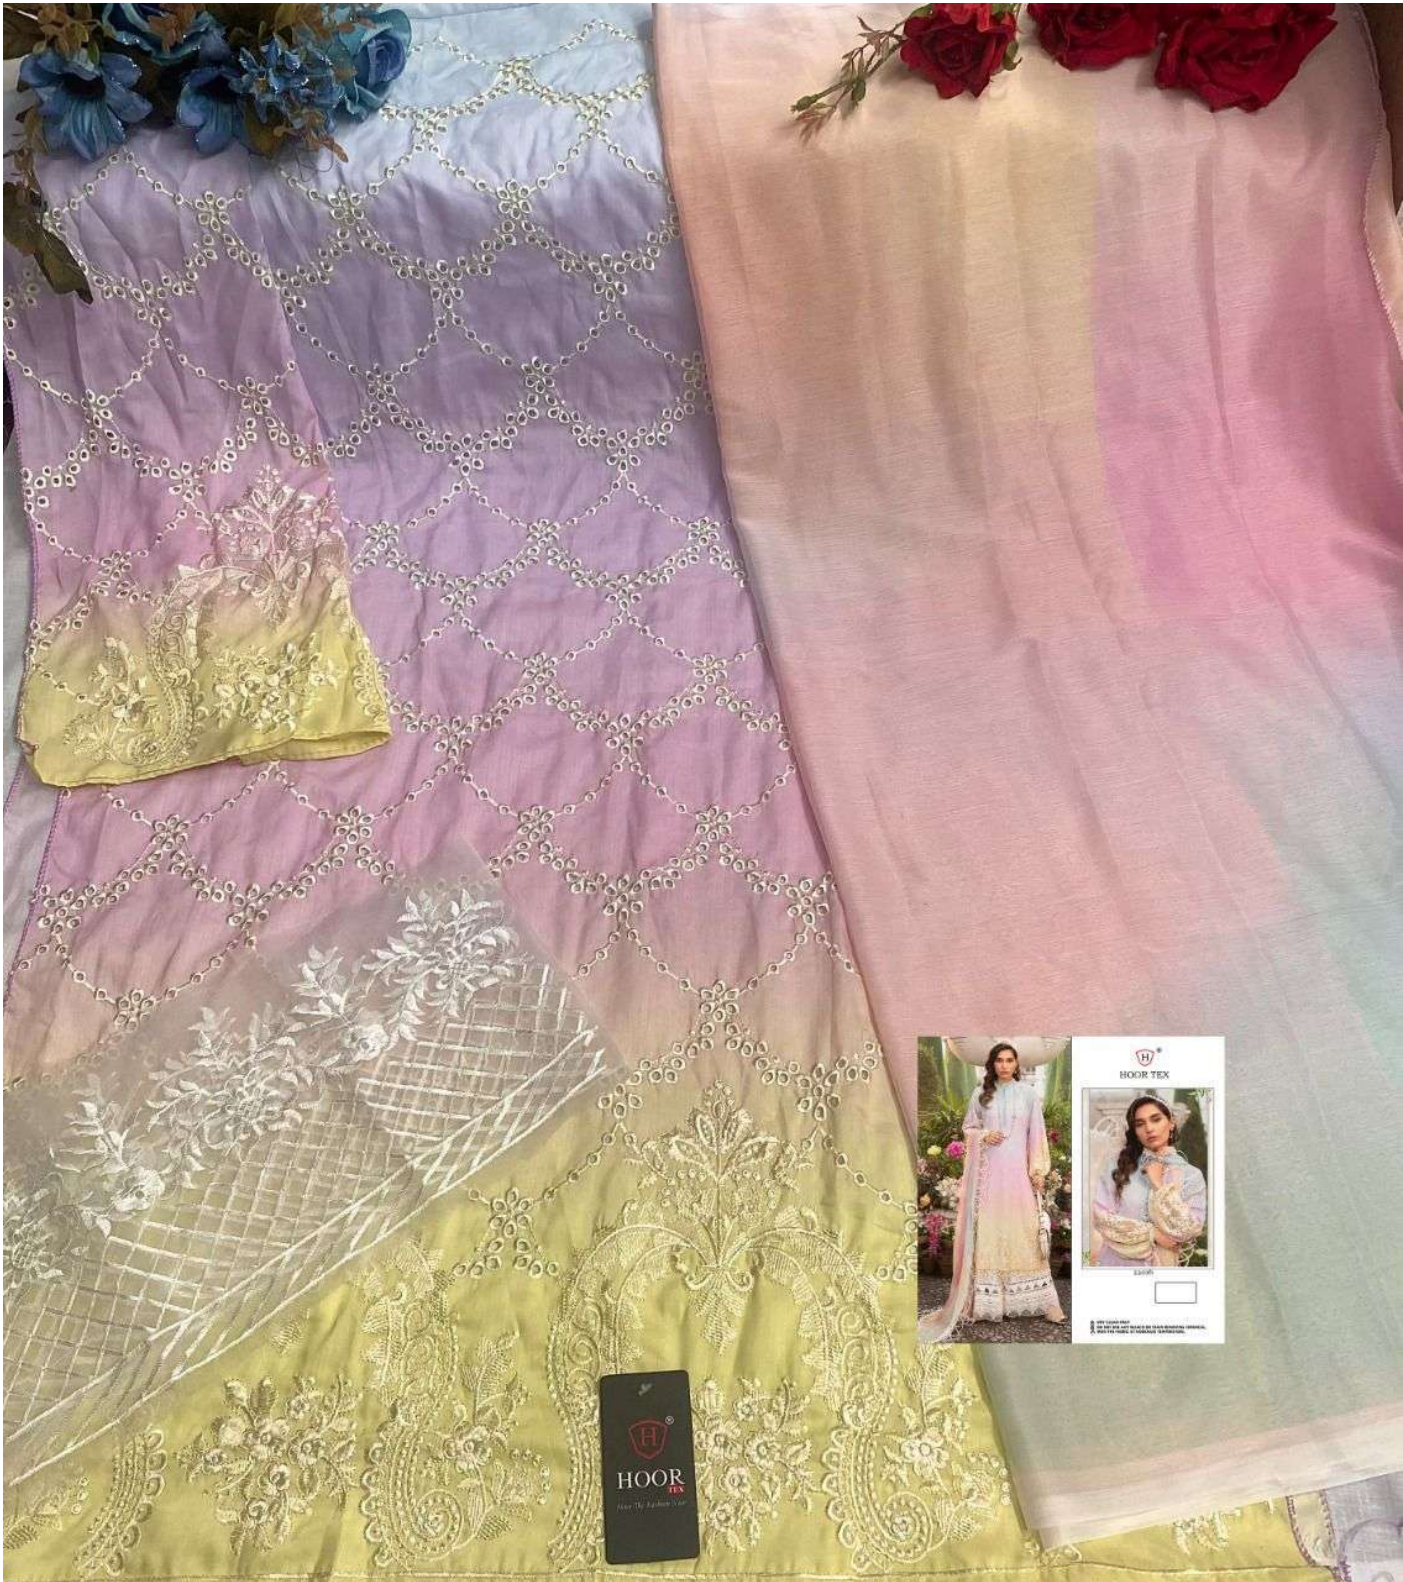

HOOR TEX

22016

Ⓢ DRY CLEAN ONLY.  
✗ DO NOT USE ANY BLEACH OR STAIN REMOVING CHEMICAL.  
☎ IRON THE FABRIC AT MODERATE TEMPERATURE.

HOOR TEX

22016

Ⓢ DRY CLEAN ONLY.  
✗ DO NOT USE ANY BLEACH OR STAIN REMOVING CHEMICAL.  
☎ IRON THE FABRIC AT MODERATE TEMPERATURE.

**HOOR**  
TEX  
From The Fashion World