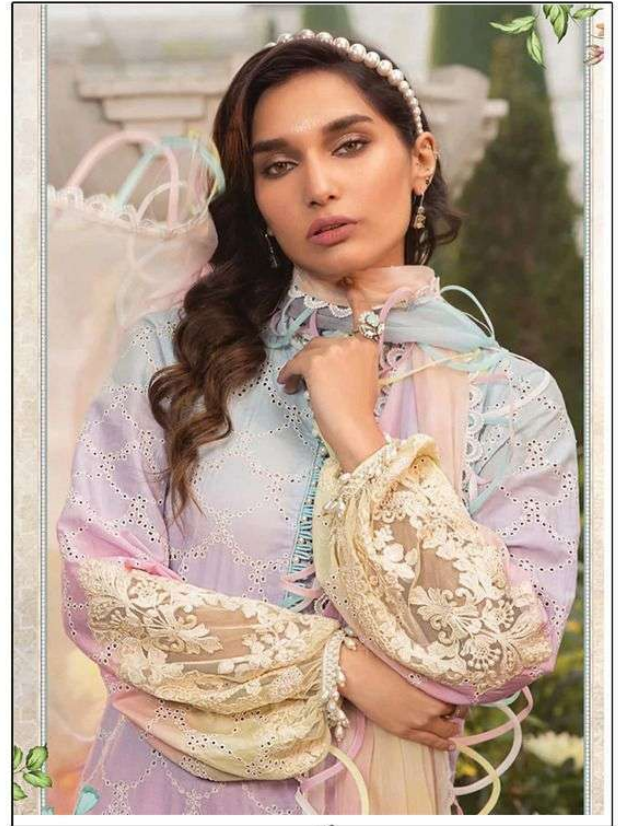

HOOR TEX

22016

Ⓢ DRY CLEAN ONLY.
✘ DO NOT USE ANY BLEACH OR STAIN REMOVING CHEMICAL.
☎ IRON THE FABRIC AT MODERATE TEMPERATURE.

HOOR TEX

22016

Ⓢ DRY CLEAN ONLY.
ⓧ DO NOT USE ANY BLEACH OR STAIN REMOVING CHEMICAL.
Ⓜ IRON THE FABRIC AT MODERATE TEMPERATURE.

HOOR
TEX
From The Fashion World