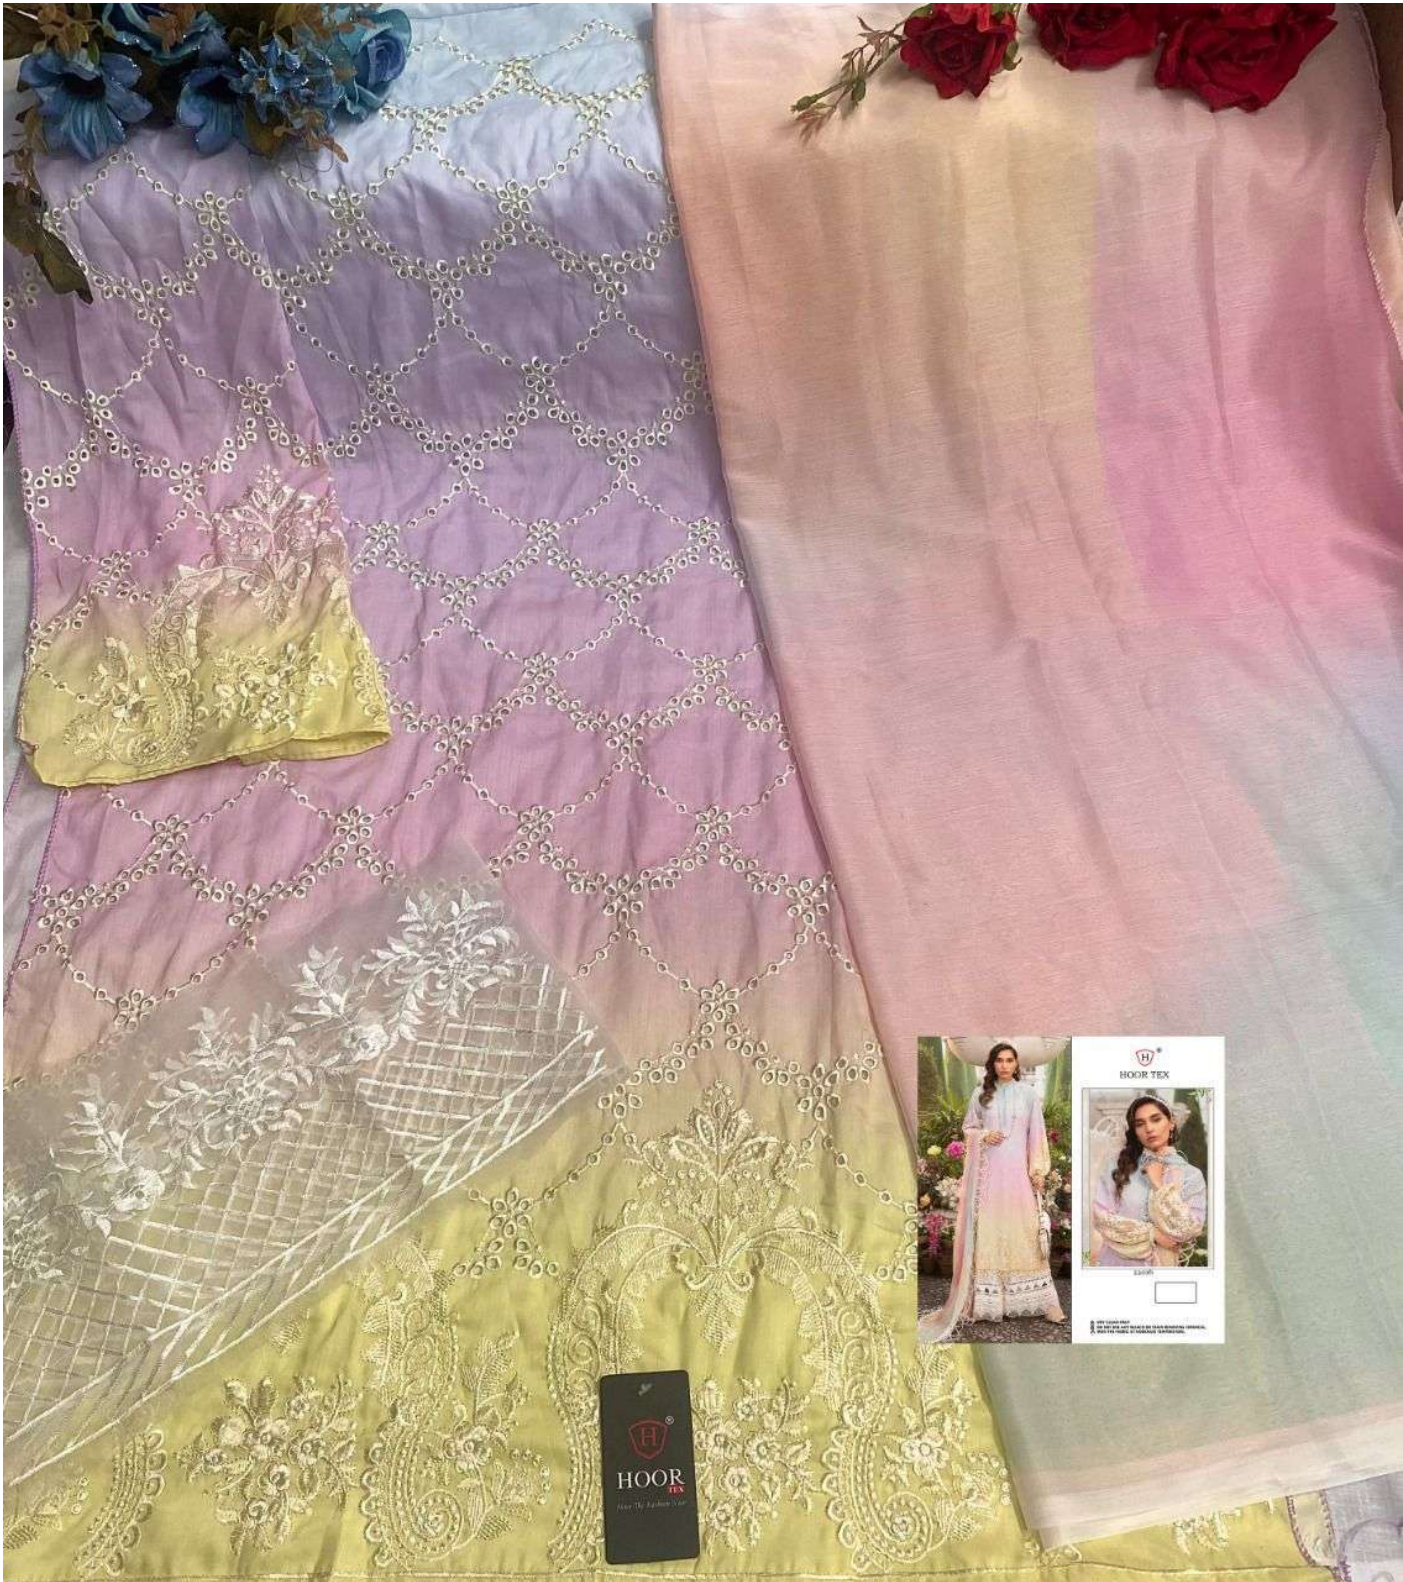

HOOR TEX

22016

Ⓢ DRY CLEAN ONLY.
✗ DO NOT USE ANY BLEACH OR STAIN REMOVING CHEMICAL.
☎ IRON THE FABRIC AT MODERATE TEMPERATURE.

HOOR TEX

22016

Ⓢ DRY CLEAN ONLY.
✘ DO NOT USE ANY BLEACH OR STAIN REMOVING CHEMICAL.
☎ IRON THE FABRIC AT MODERATE TEMPERATURE.

HOOR
TEX
From The Fashion World