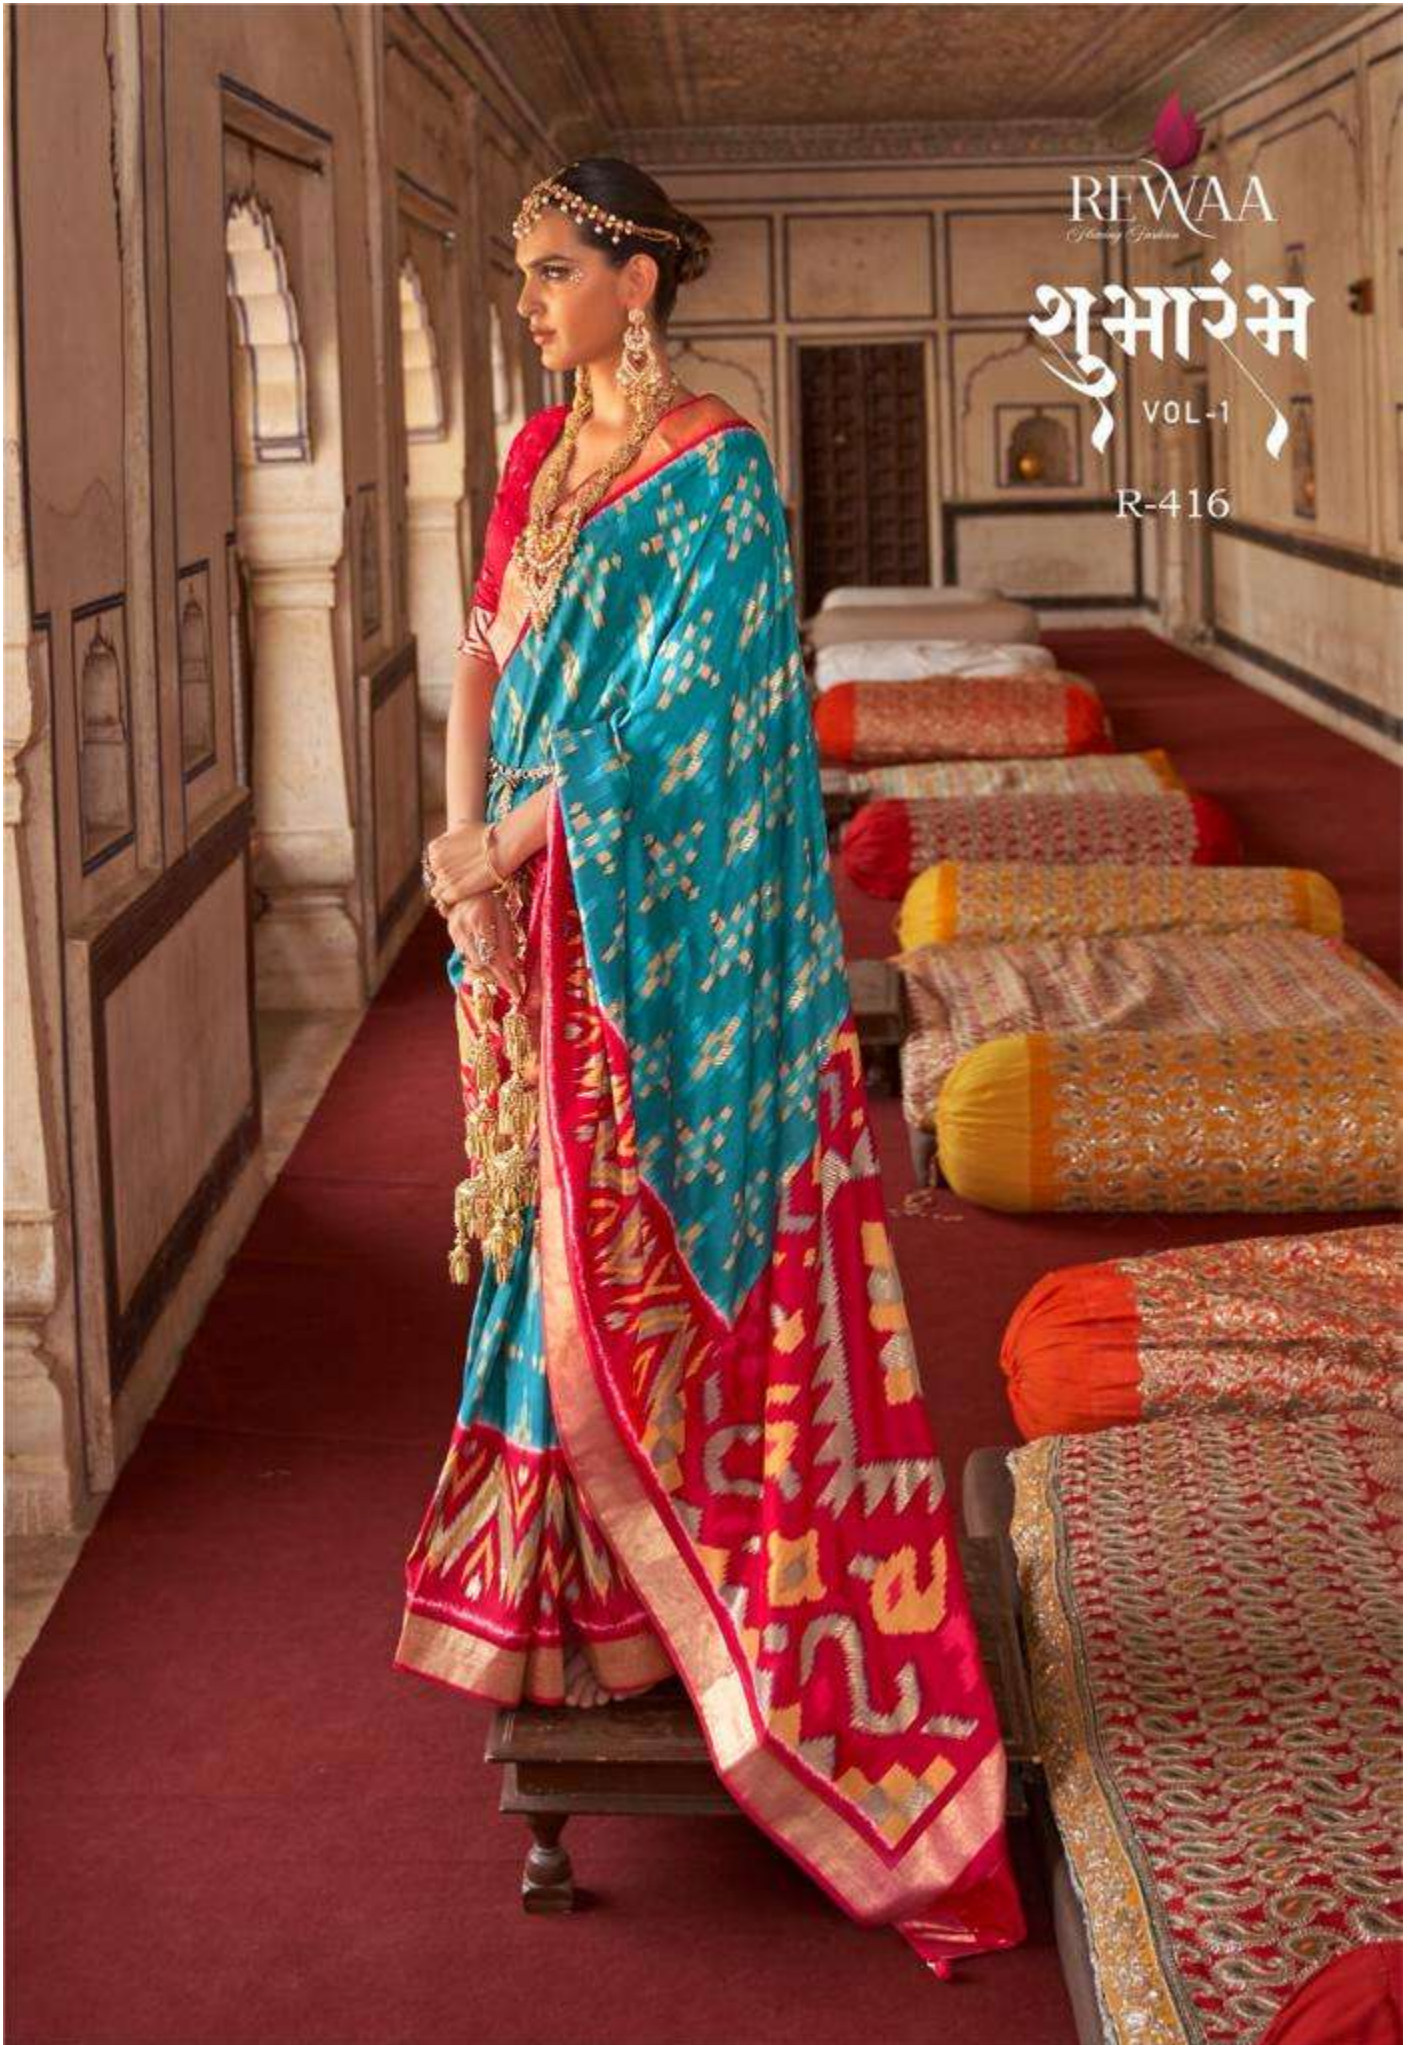

REVAA

Flaming Fashion

शुभांभ

VOL-1

R-416