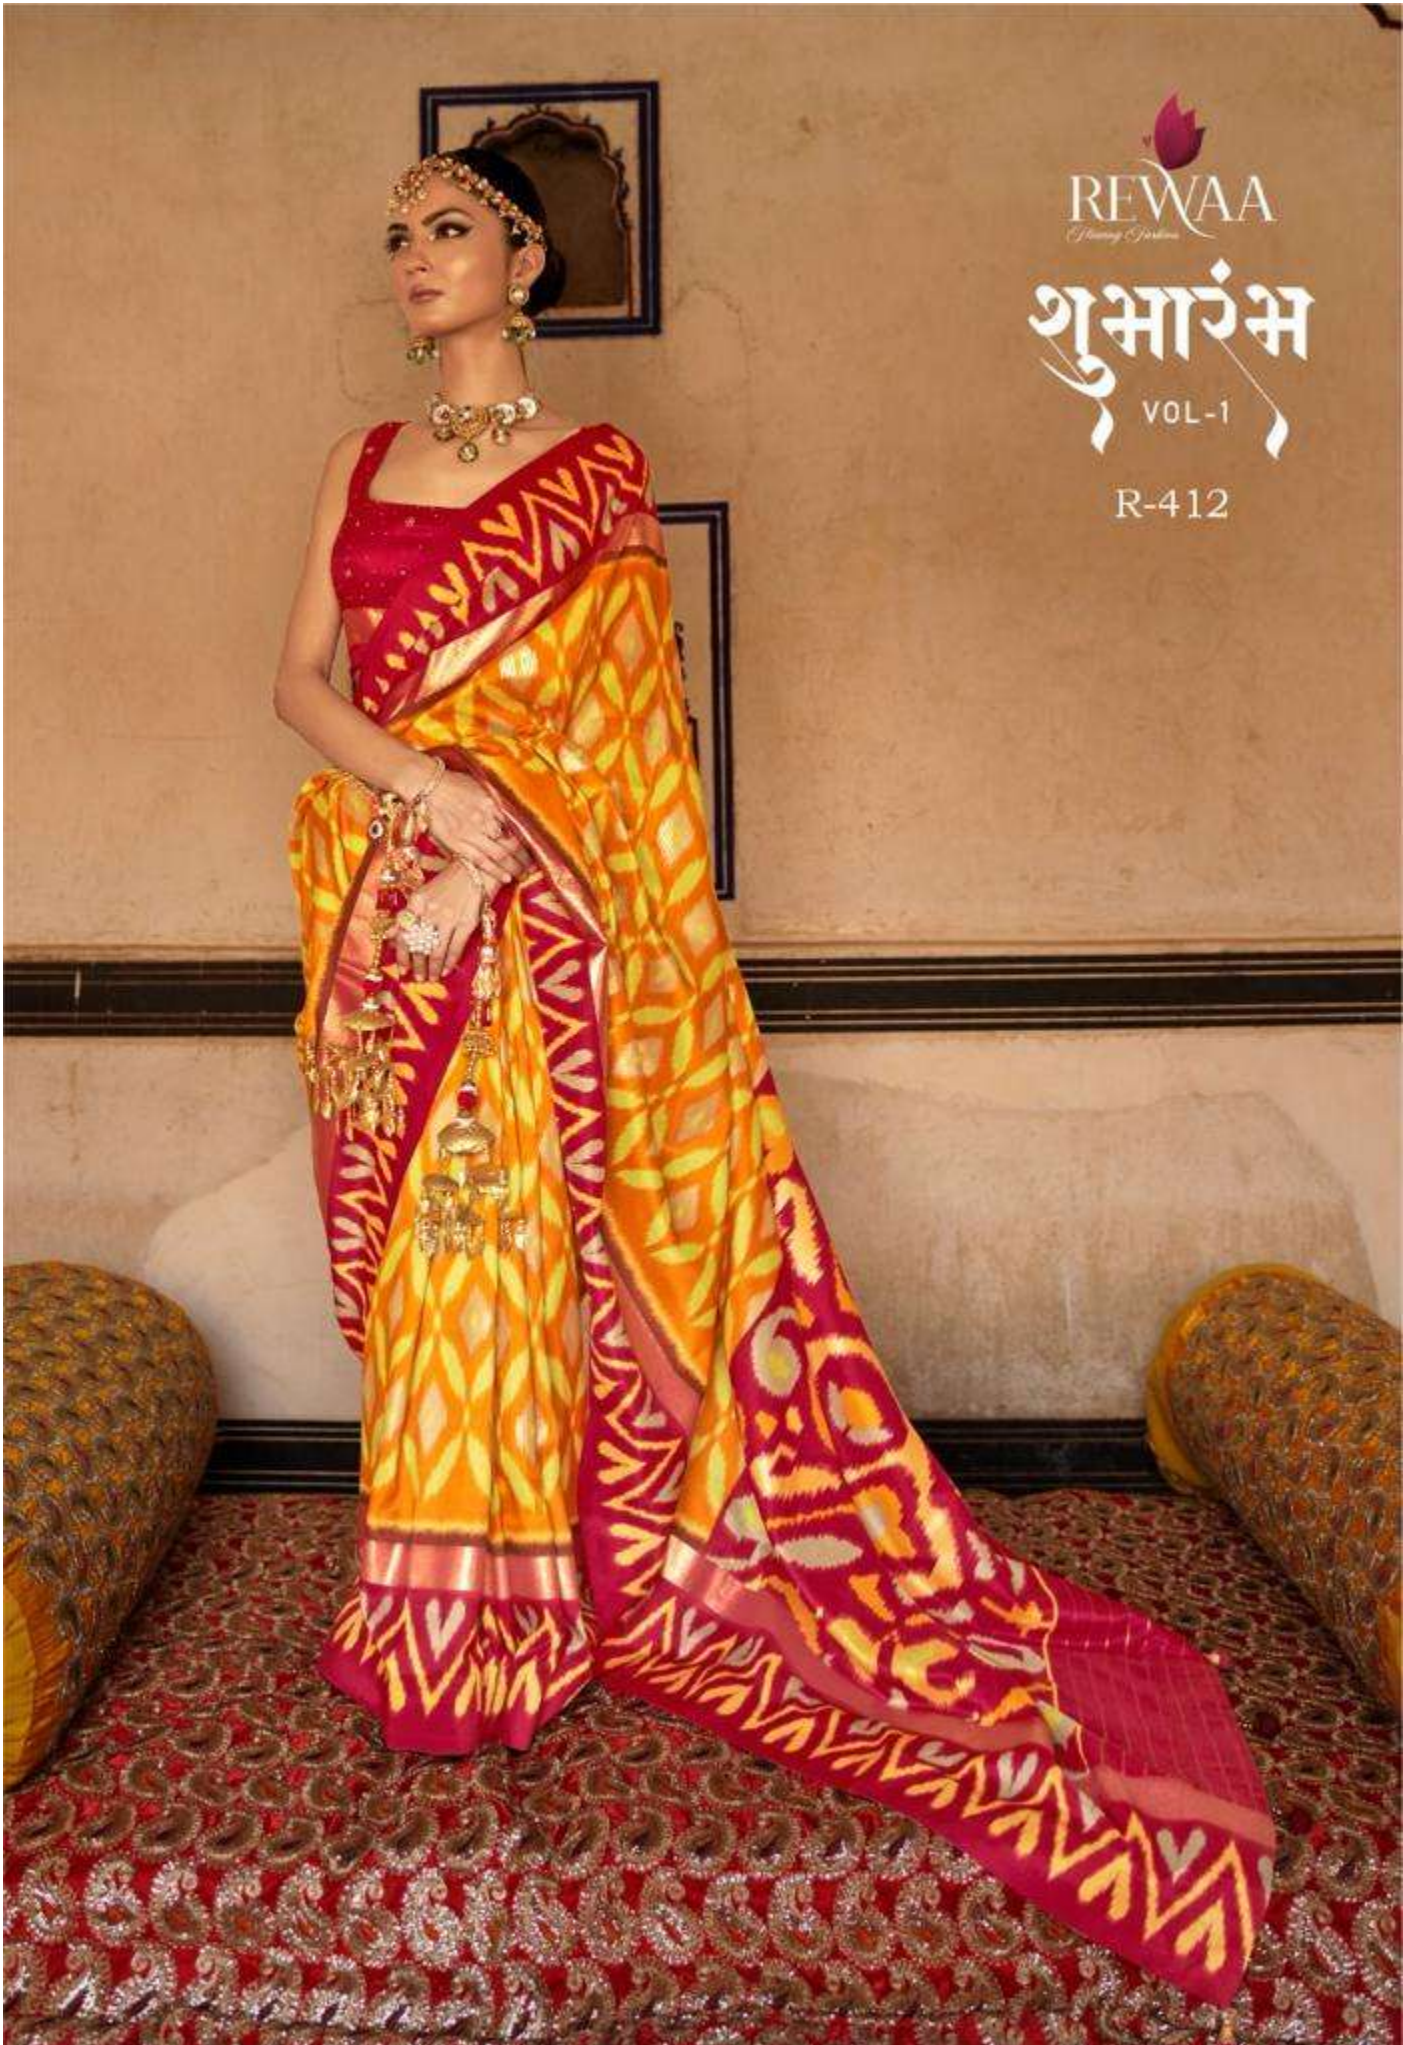

REWAA
Flamingo Fashion

शुभारंभ

VOL-1

R-412