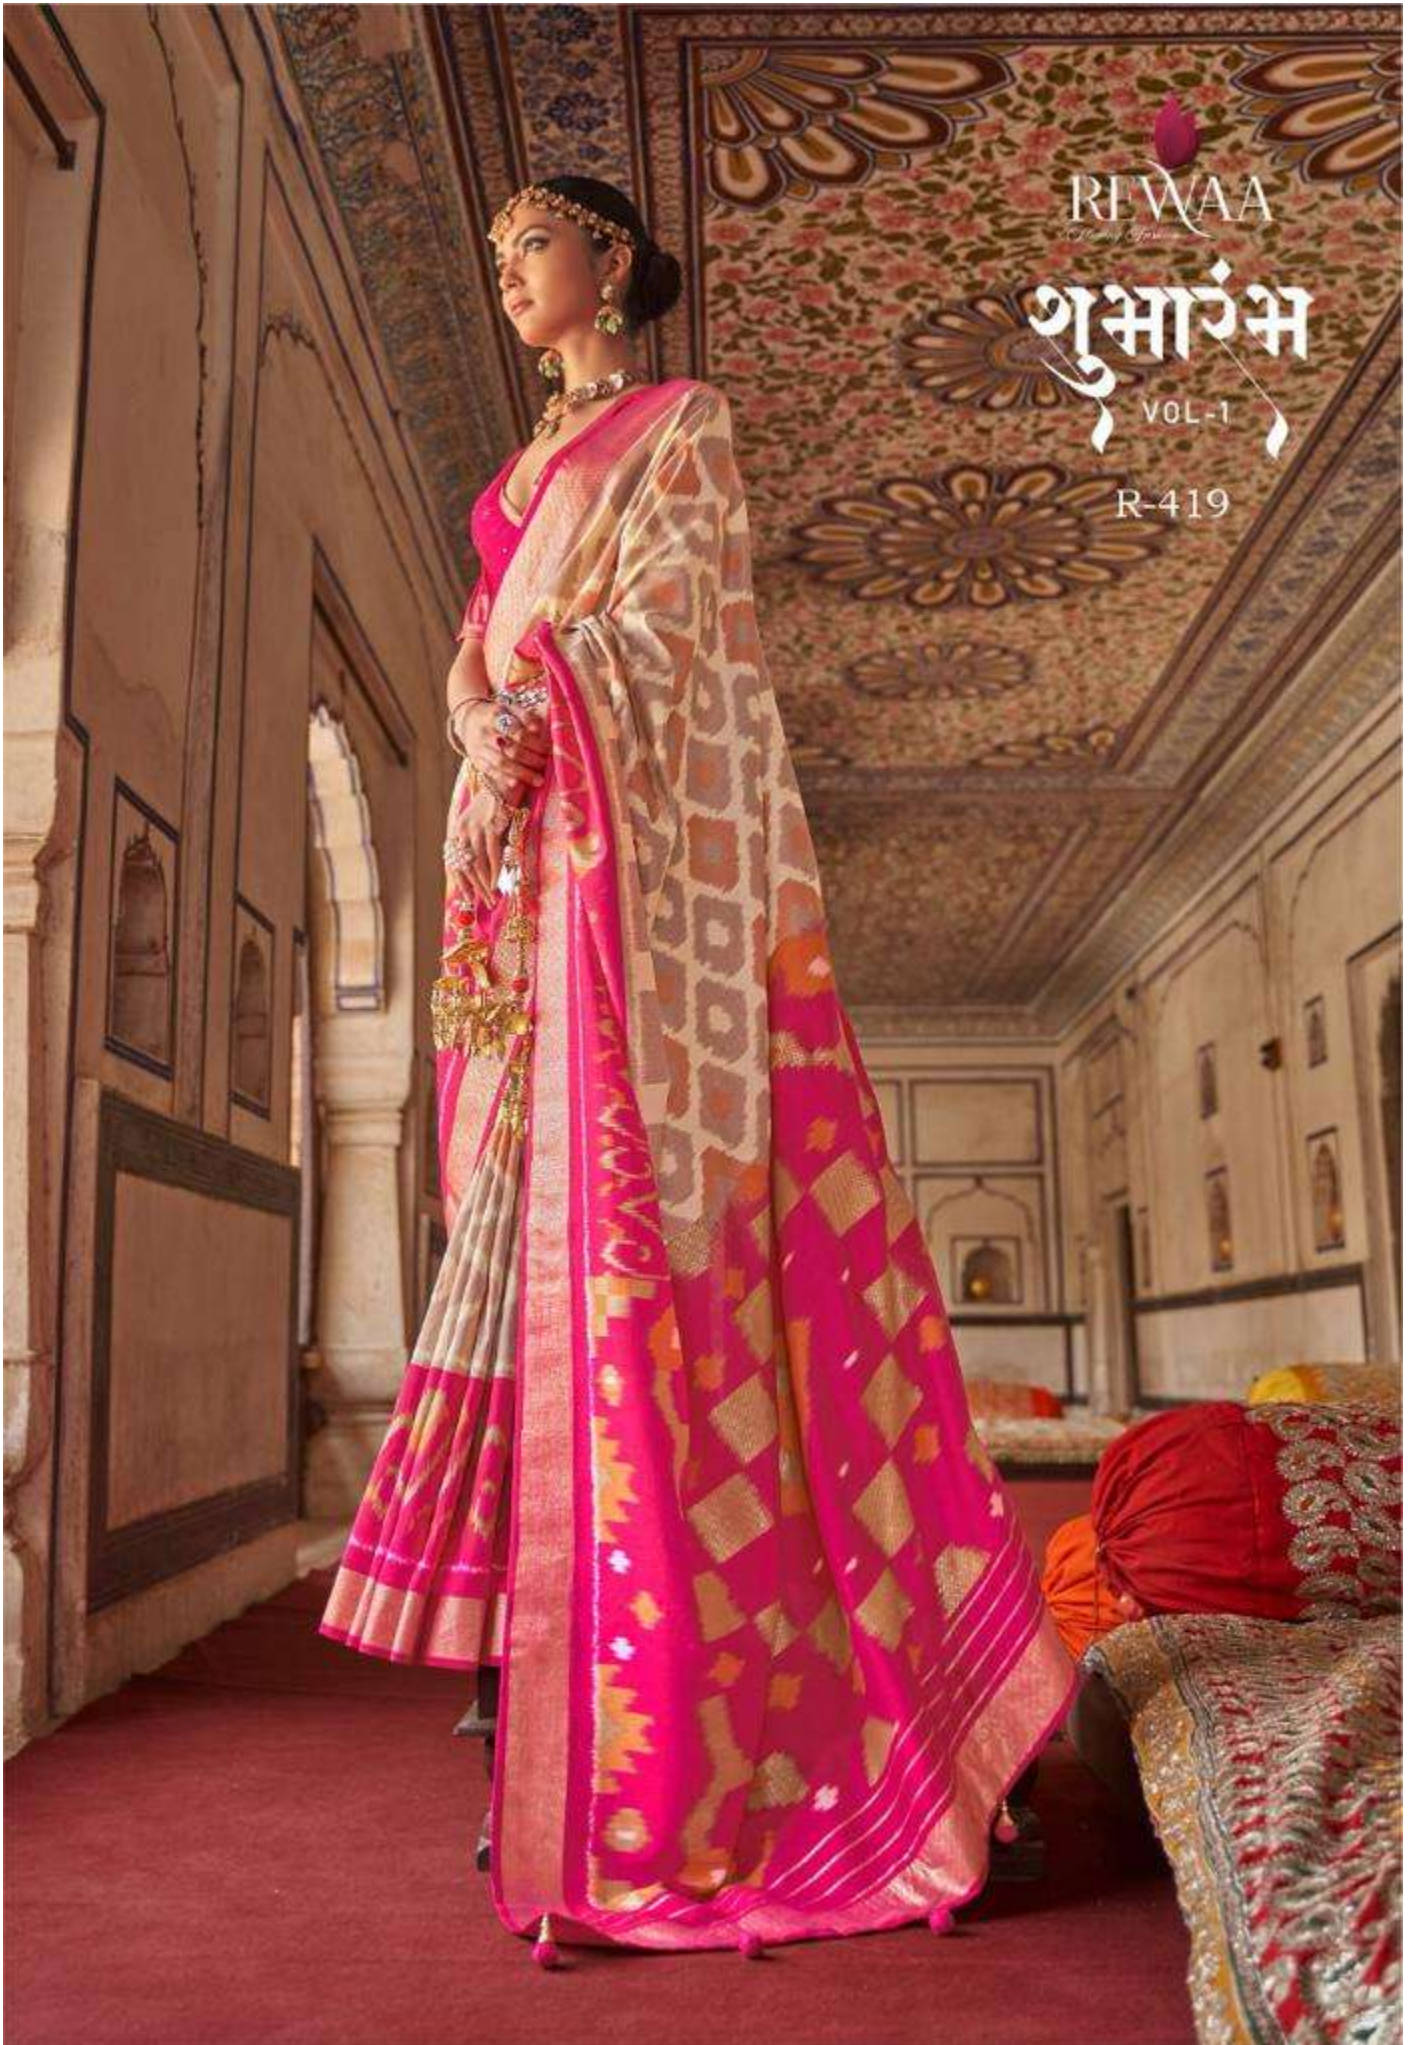

REVAA

शुभांभ

VOL-1

R-419