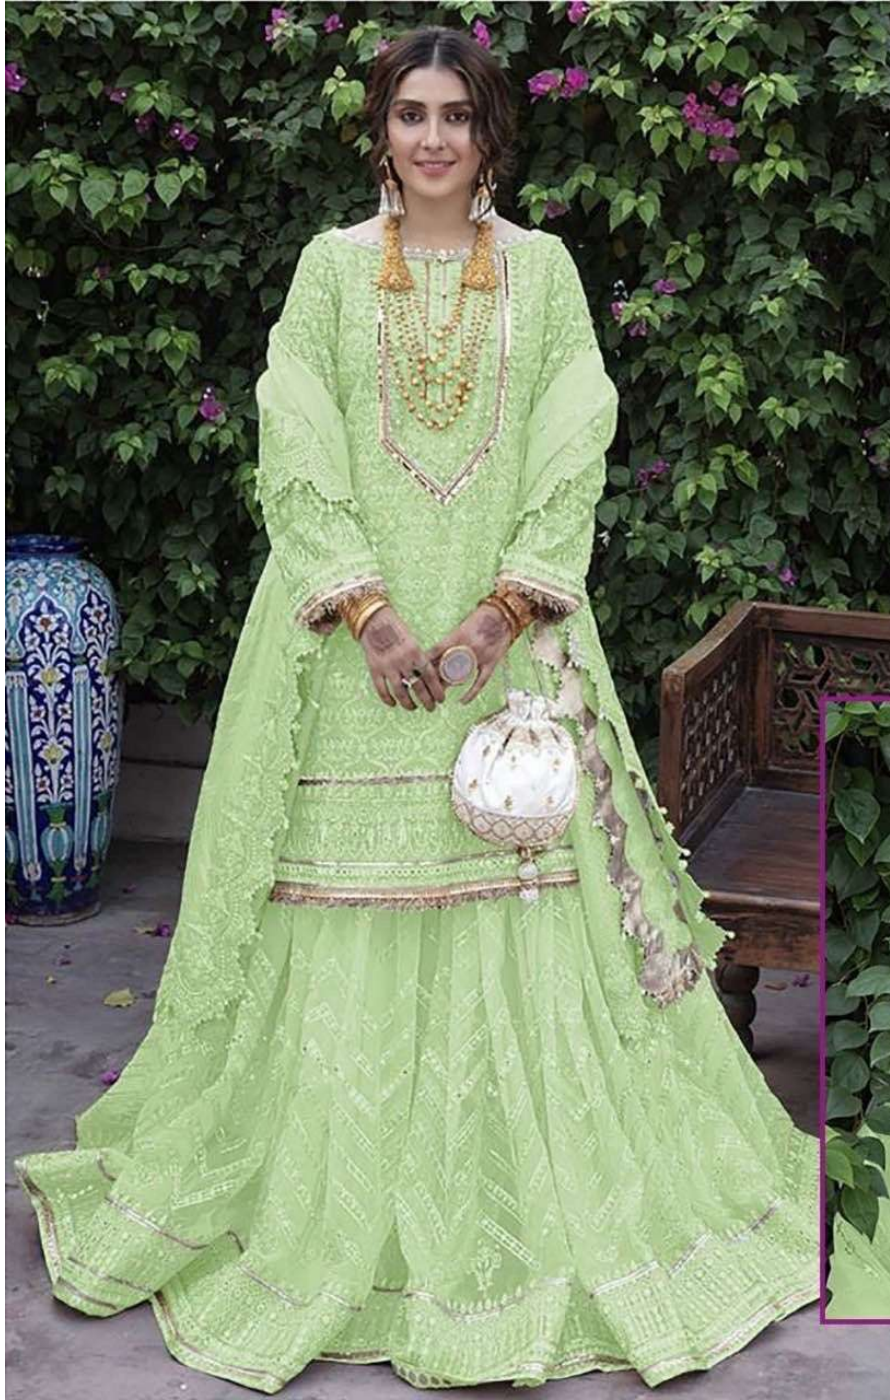

ZARQASH®
A BRAND BY KHATYRA

FEBRIC DETAILS

TOP :- Foux Gorgette hevay Embroidered with stone wrok.

INNER/BOTTAM :- Heavy Santoon.

BOTTOM :- Butterfly net Embroidered with Moti Work.

DUPATTA :- Butterfly net Embroidered with Moti Work.

D.no- 2119-B