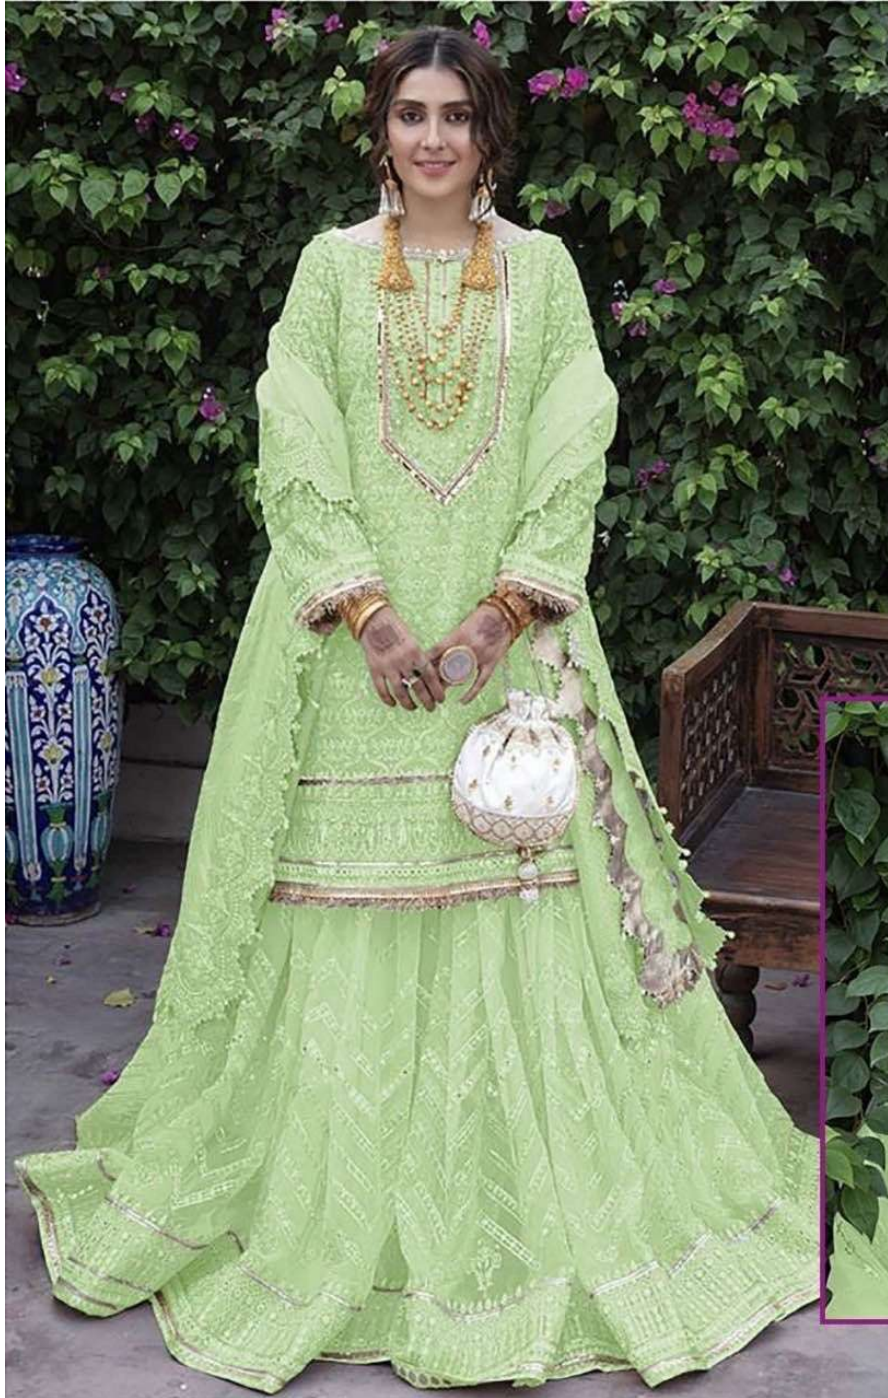

ZARQASH®
A BRAND BY KHATYRA

FEBRIC DETAILS

TOP :- Foux Gorgette hevay Embroidered with stone wrok.

INNER/BOTTAM :- Heavy Santoon.

BOTTOM :- Butterfly net Embroidered with Moti Work.

DUPATTA :- Butterfly net Embroidered with Moti Work.

D.no- 2119-B