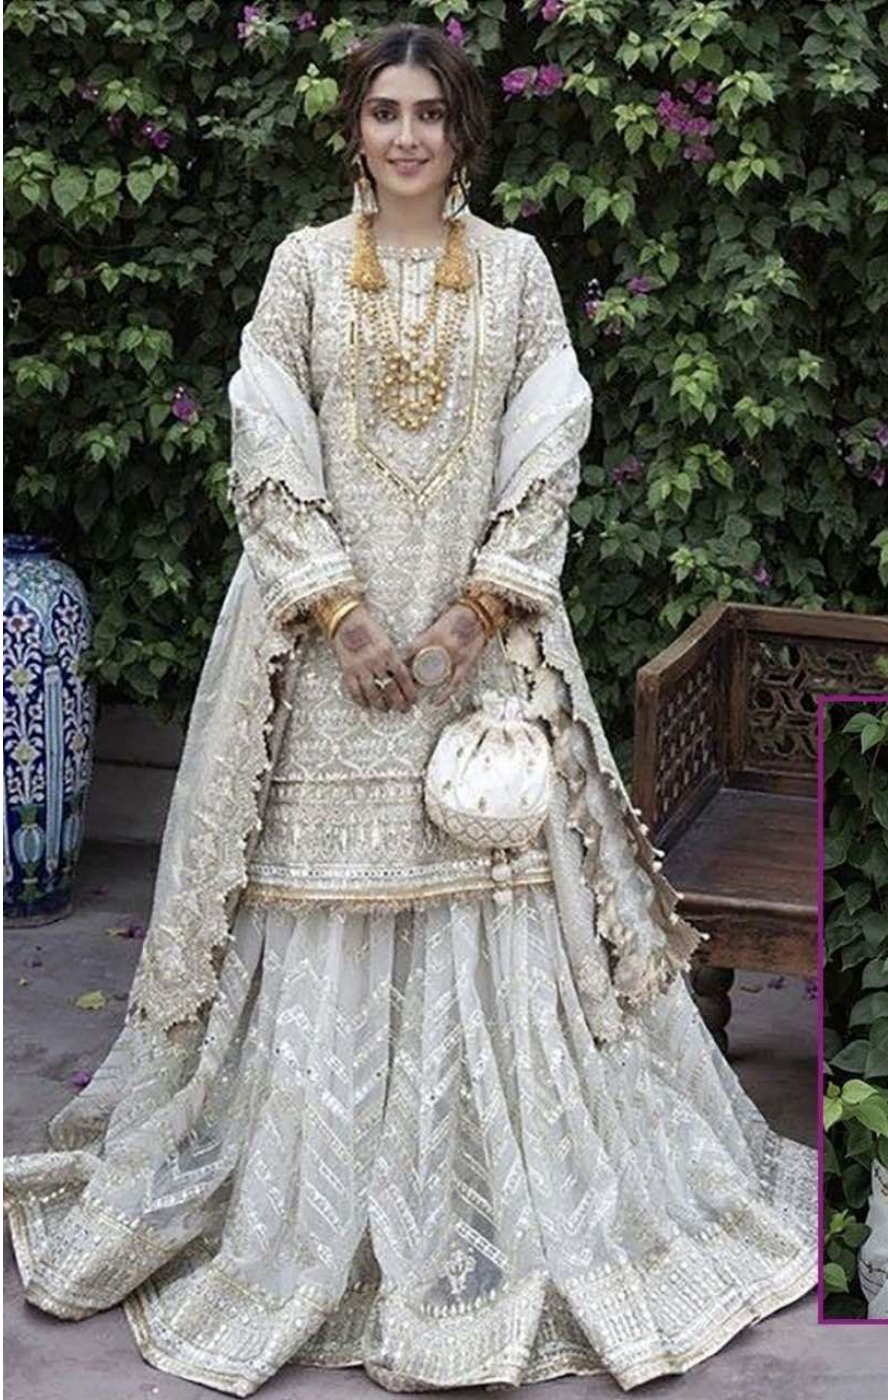

ZARQASH[®]
A BRAND BY KHATYRA

FEBRIC DETAILS

TOP :- Foux Gorgette hevy Embroidered with stone wrok.

INNER/BOTTAM :- Heavy Santoon.

BOTTOM :- Butterfly net Embroidered with Moti Work.

DUPATTA :- Butterfly net Embroidered with Moti Work.

D.no- 2119-D

ZARQASH
A BRAND BY KUTTY

ZARQASH[®]
A BRAND BY KHATYRA

FEBRIC DETAILS

TOP :- Foux Gorgette hevy Embroidered with stone wrok.

INNER/BOTTAM :- Heavy Santoon.

BOTTOM :- Butterfly net Embroidered with Moti Work.

DUPATTA :- Butterfly net Embroidered with Moti Work.

D.no- 2119-D

ZARQASH[®]
A BRAND BY KHATYRA

FEBRIC DETAILS

TOP :- Foux Gorgette hevy Embroidered with stone wrok.

INNER/BOTTAM :- Heavy Santoon.

BOTTOM :- Butterfly net Embroidered with Moti Work.