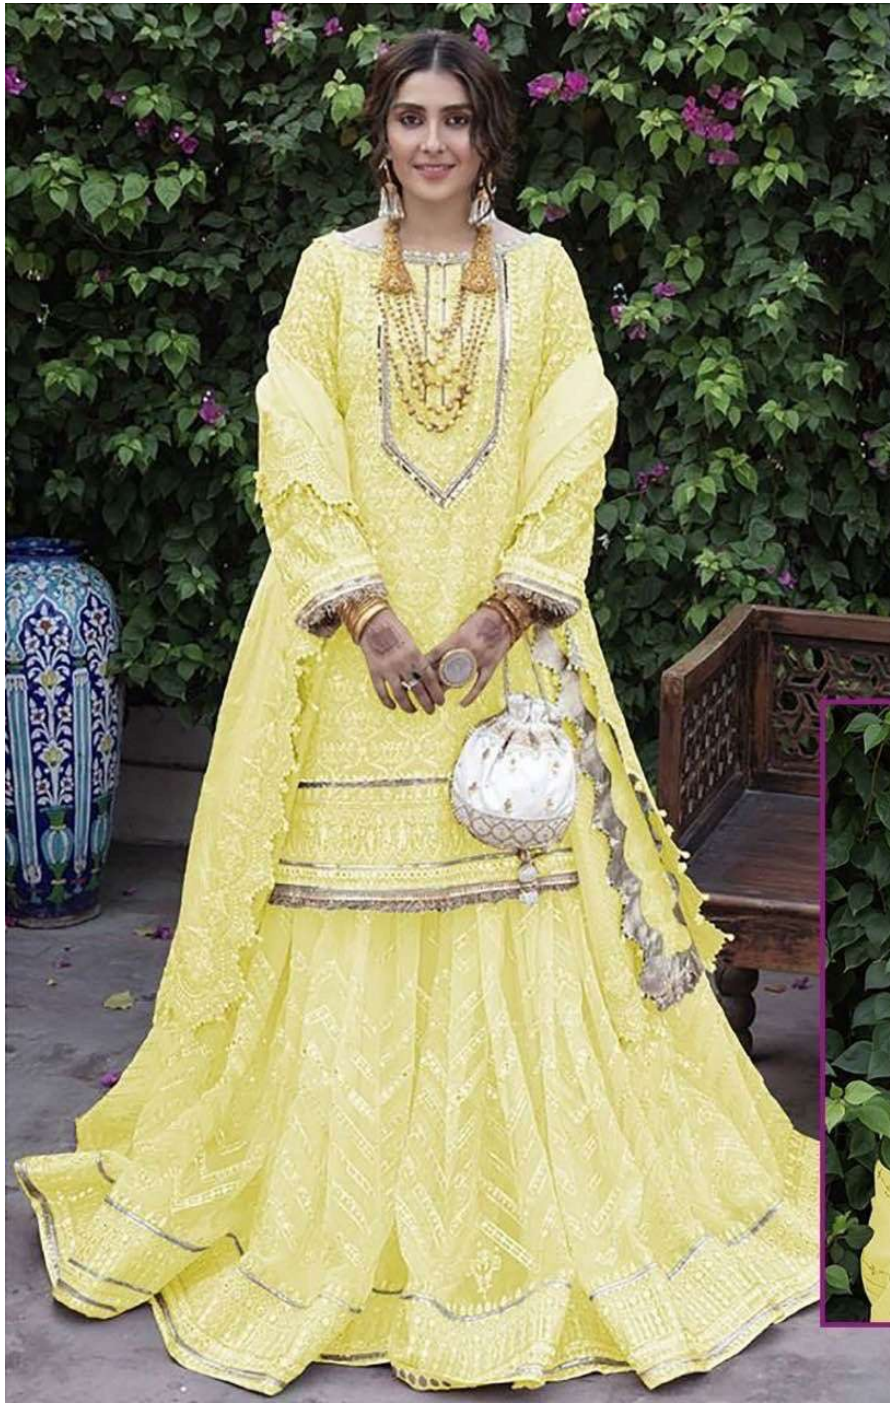

ZARQASH®
A BRAND BY KHATYRA

FEBRIC DETAILS

TOP :- Foux Gorgette hevy Embroidered with stone wrok.

INNER/BOTTAM :- Heavy Santoon.

BOTTOM :- Butterfly net Embroidered with Moti Work.

DUPATTA :- Butterfly net Embroidered with Moti Work.

D.no- 2119-A