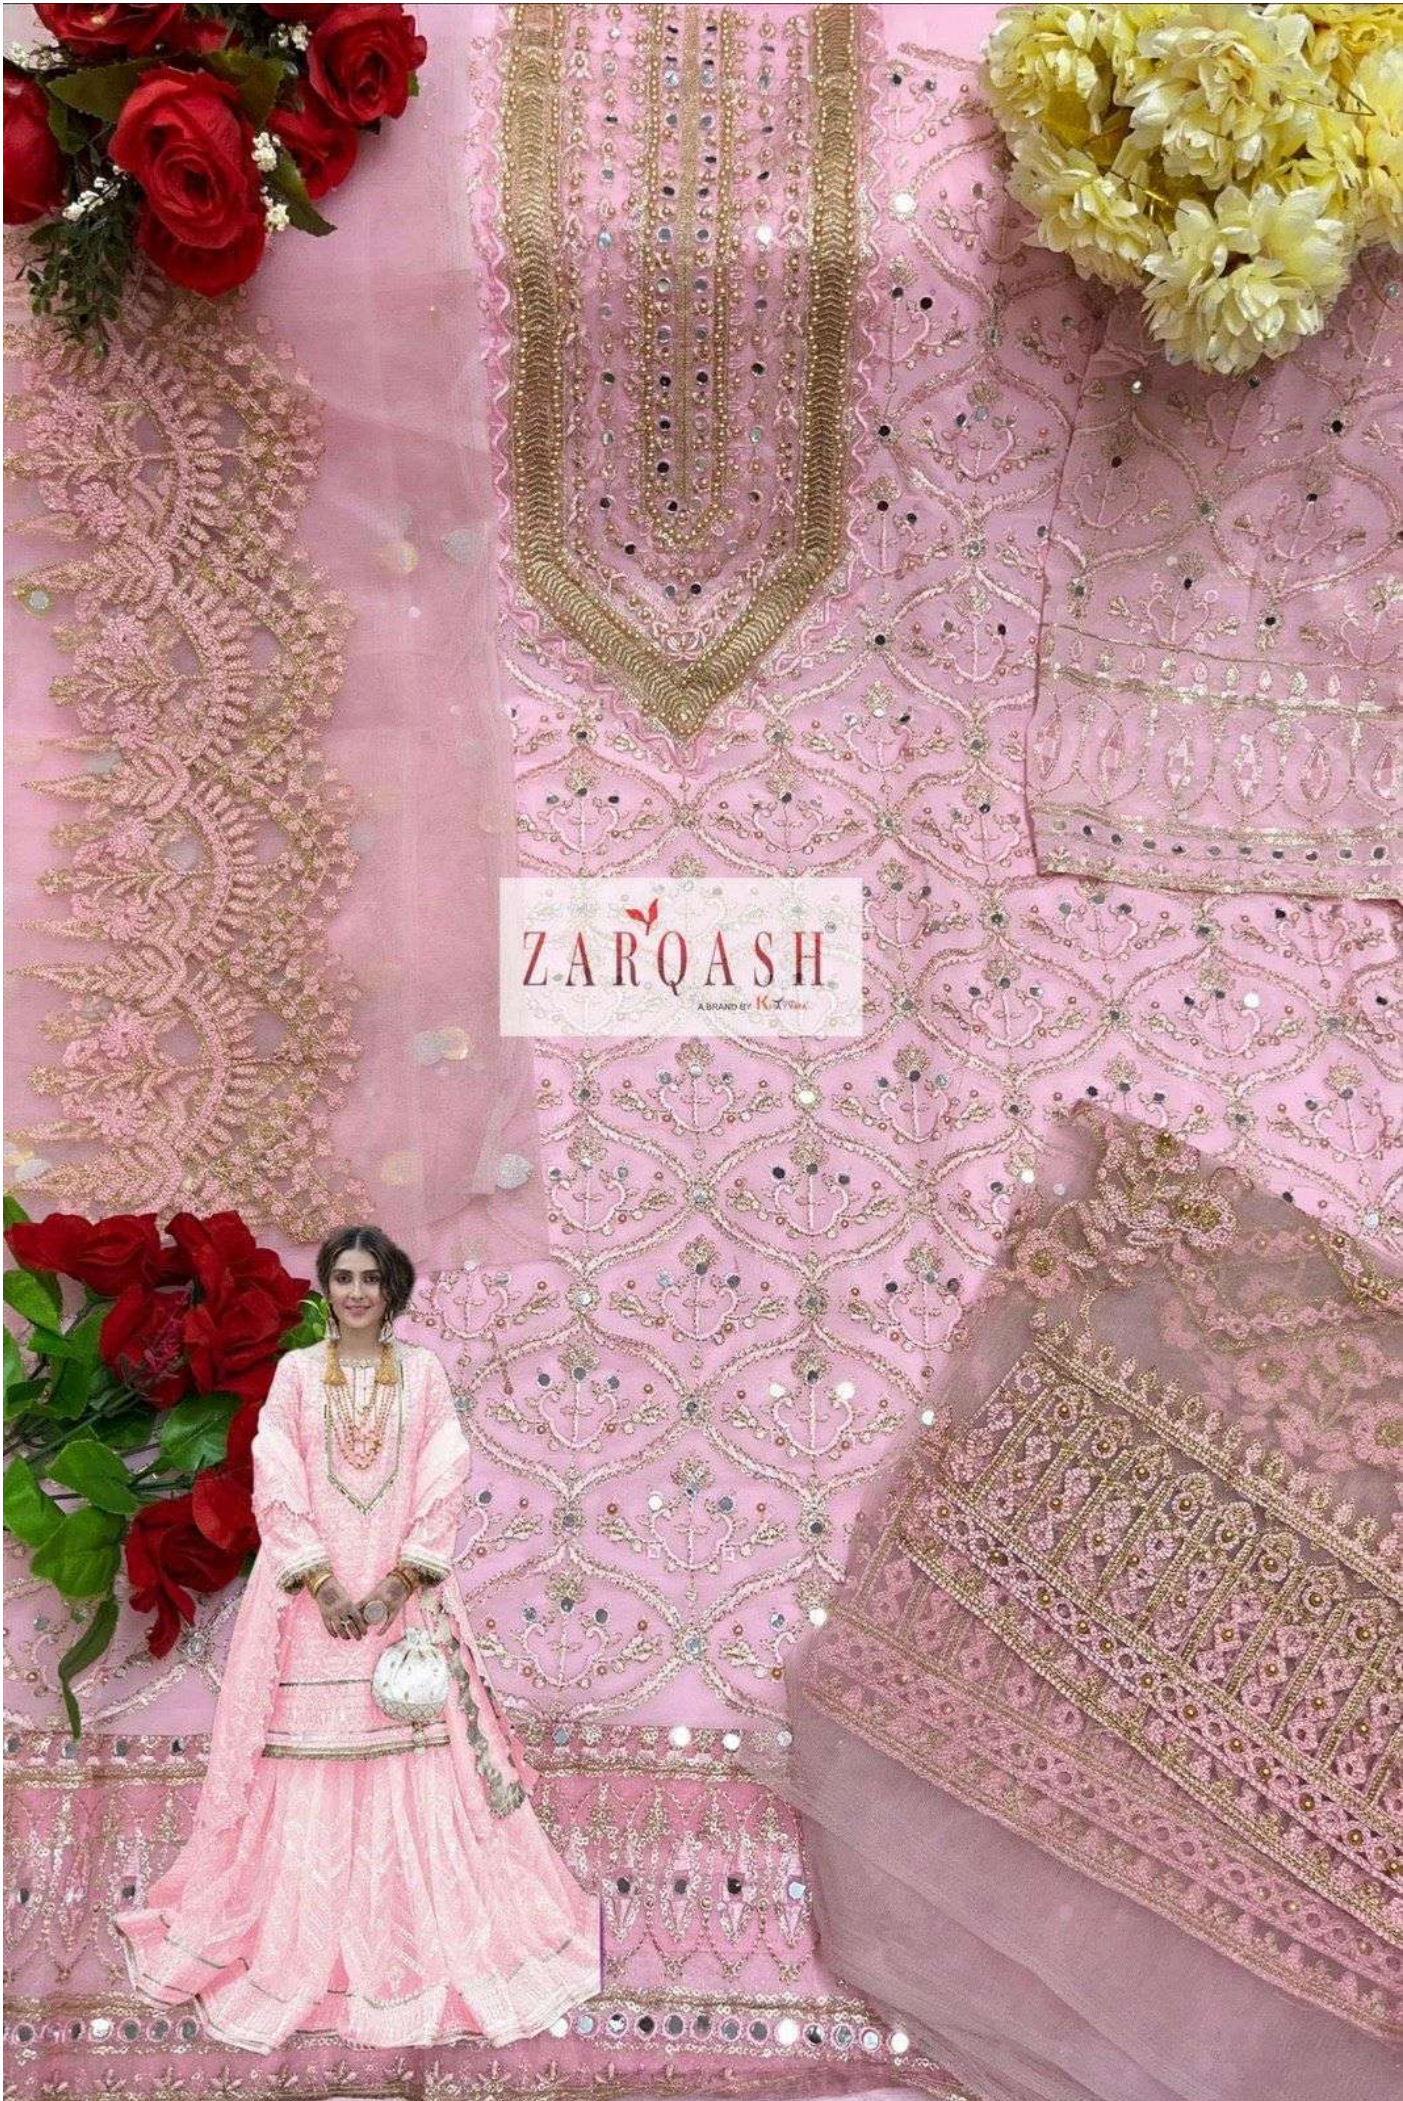

ZARQASH[®]
A BRAND BY KHATYRA

FEBRIC DETAILS

TOP :- Foux Gorgette hevy Embroidered with stone wrok.

INNER/BOTTAM :- Heavy Santoon.

BOTTOM :- Butterfly net Embroidered with Moti Work.

DUPATTA :- Butterfly net Embroidered with Moti Work.

DUPATTA :- Butterfly net Embroidered with Moti Work.

D.no- 2119-D

ZARQASH[®]
A BRAND BY KHATYRA

FEBRIC DETAILS

TOP :- Foux Gorgette hevy Embroidered with stone wrok.

INNER/BOTTAM :- Heavy Santoon.

BOTTOM :- Butterfly net Embroidered with Moti Work.

DUPATTA :- Butterfly net Embroidered with Moti Work.

D.no- 2119-E

ZARQASH[®]
A BRAND BY KHATYRA

FEBRIC DETAILS

TOP :- Foux Gorgette hevay Embroidered with stone wrok.

INNER/BOTTAM :- Heavy Santoon.

BOTTOM :- Butterfly net Embroidered with Moti Work.

[Z-2119]

TOP :- Faux Gorgette heavy Embroidered with stone work.

INNER/BOTTOM :- Heavy Santoon.

BOTTOM :- Butterfly net Embroidered with Moti Work.

DUPATTA :- Butterfly net Embroidered with Moti Work.

ZARQASH[®]
A BRAND BY KAZIYAN