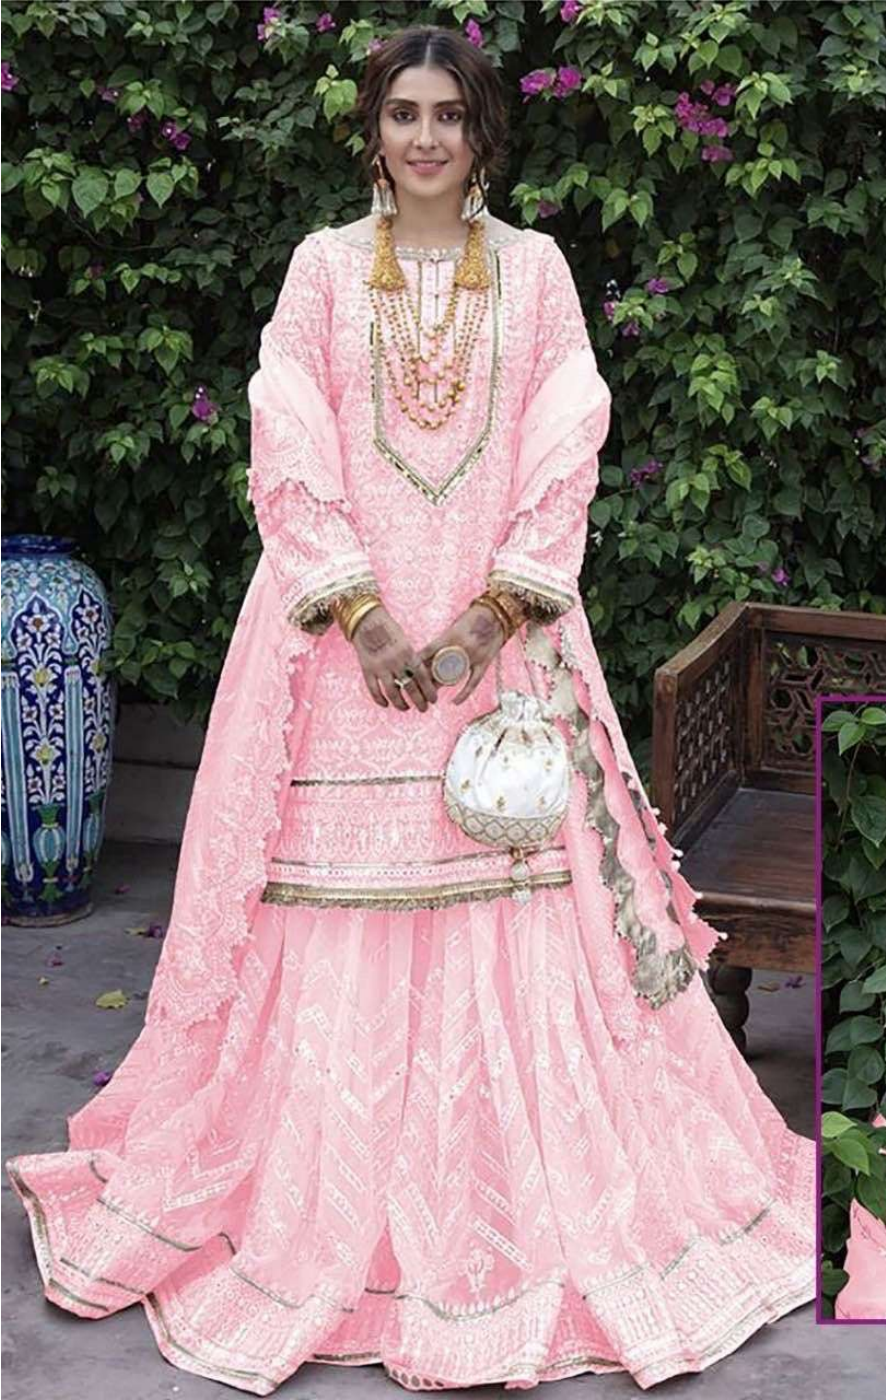

ZARQASH®
A BRAND BY KHATYRA