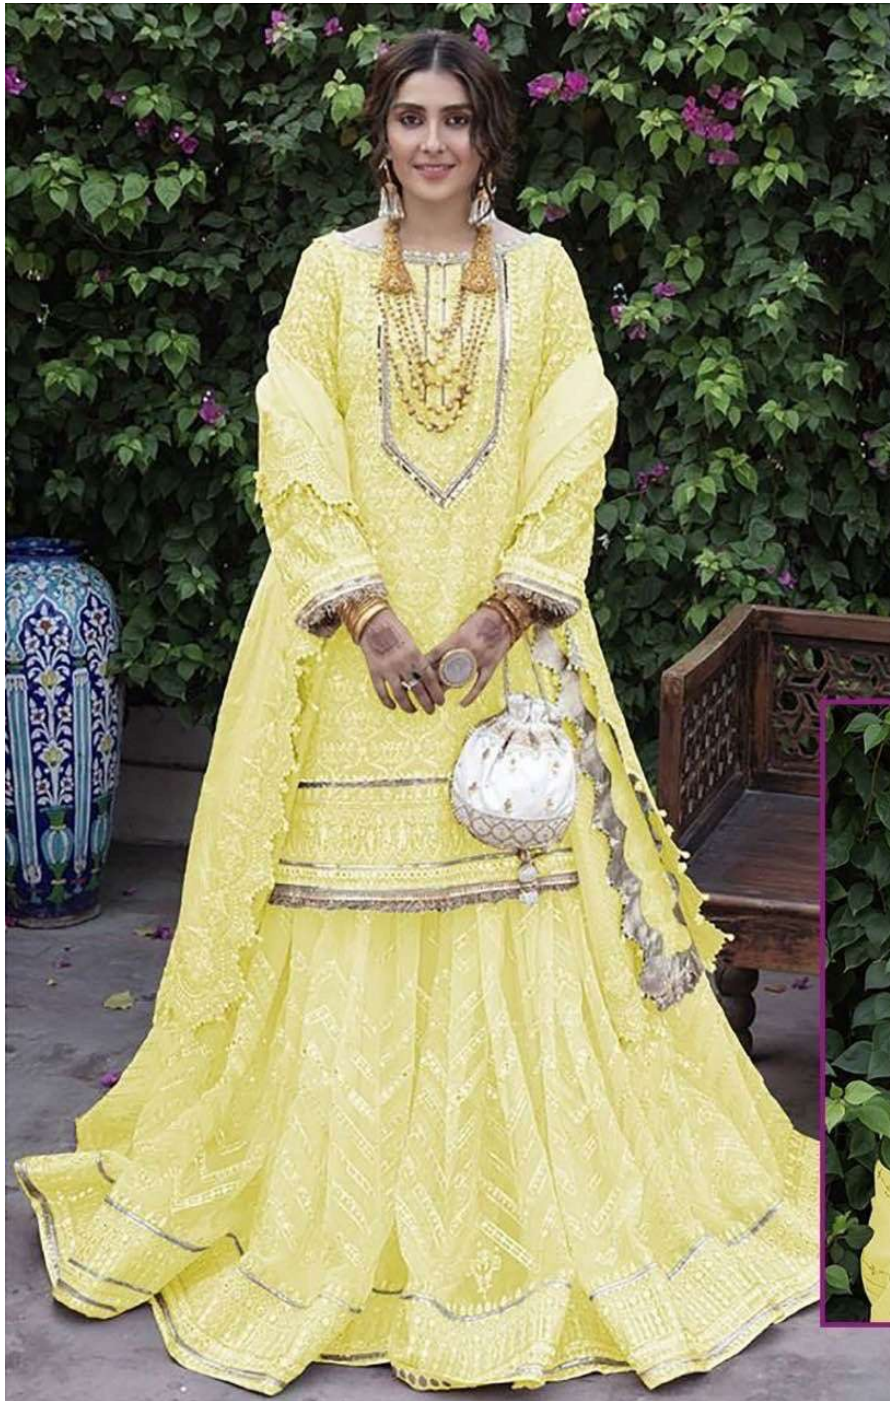

ZARQASH®
A BRAND BY KHATYRA

FEBRIC DETAILS

TOP :- Foux Gorgette hevy Embroidered with stone wrok.

INNER/BOTTAM :- Heavy Santoon.

BOTTOM :- Butterfly net Embroidered with Moti Work.

DUPATTA :- Butterfly net Embroidered with Moti Work.

D.no- 2119-A