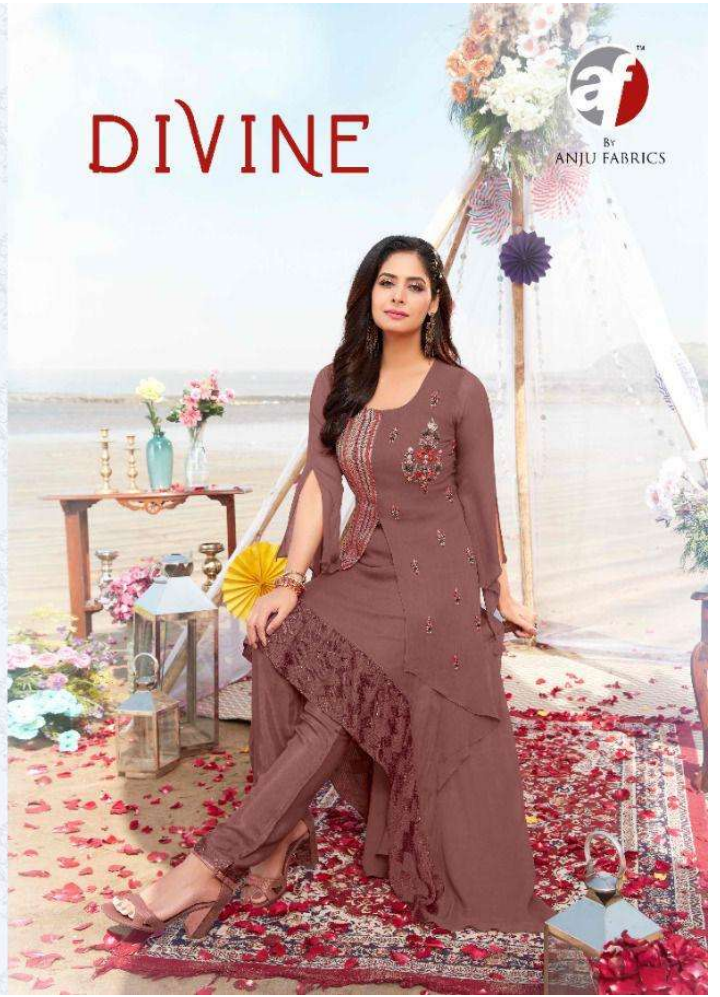

# DIVINE

8041

8042

8043

8044

*trend*

DESIGNED BY THE ANJU FABRICS TEAM. 2020 COLLECTION.

8041