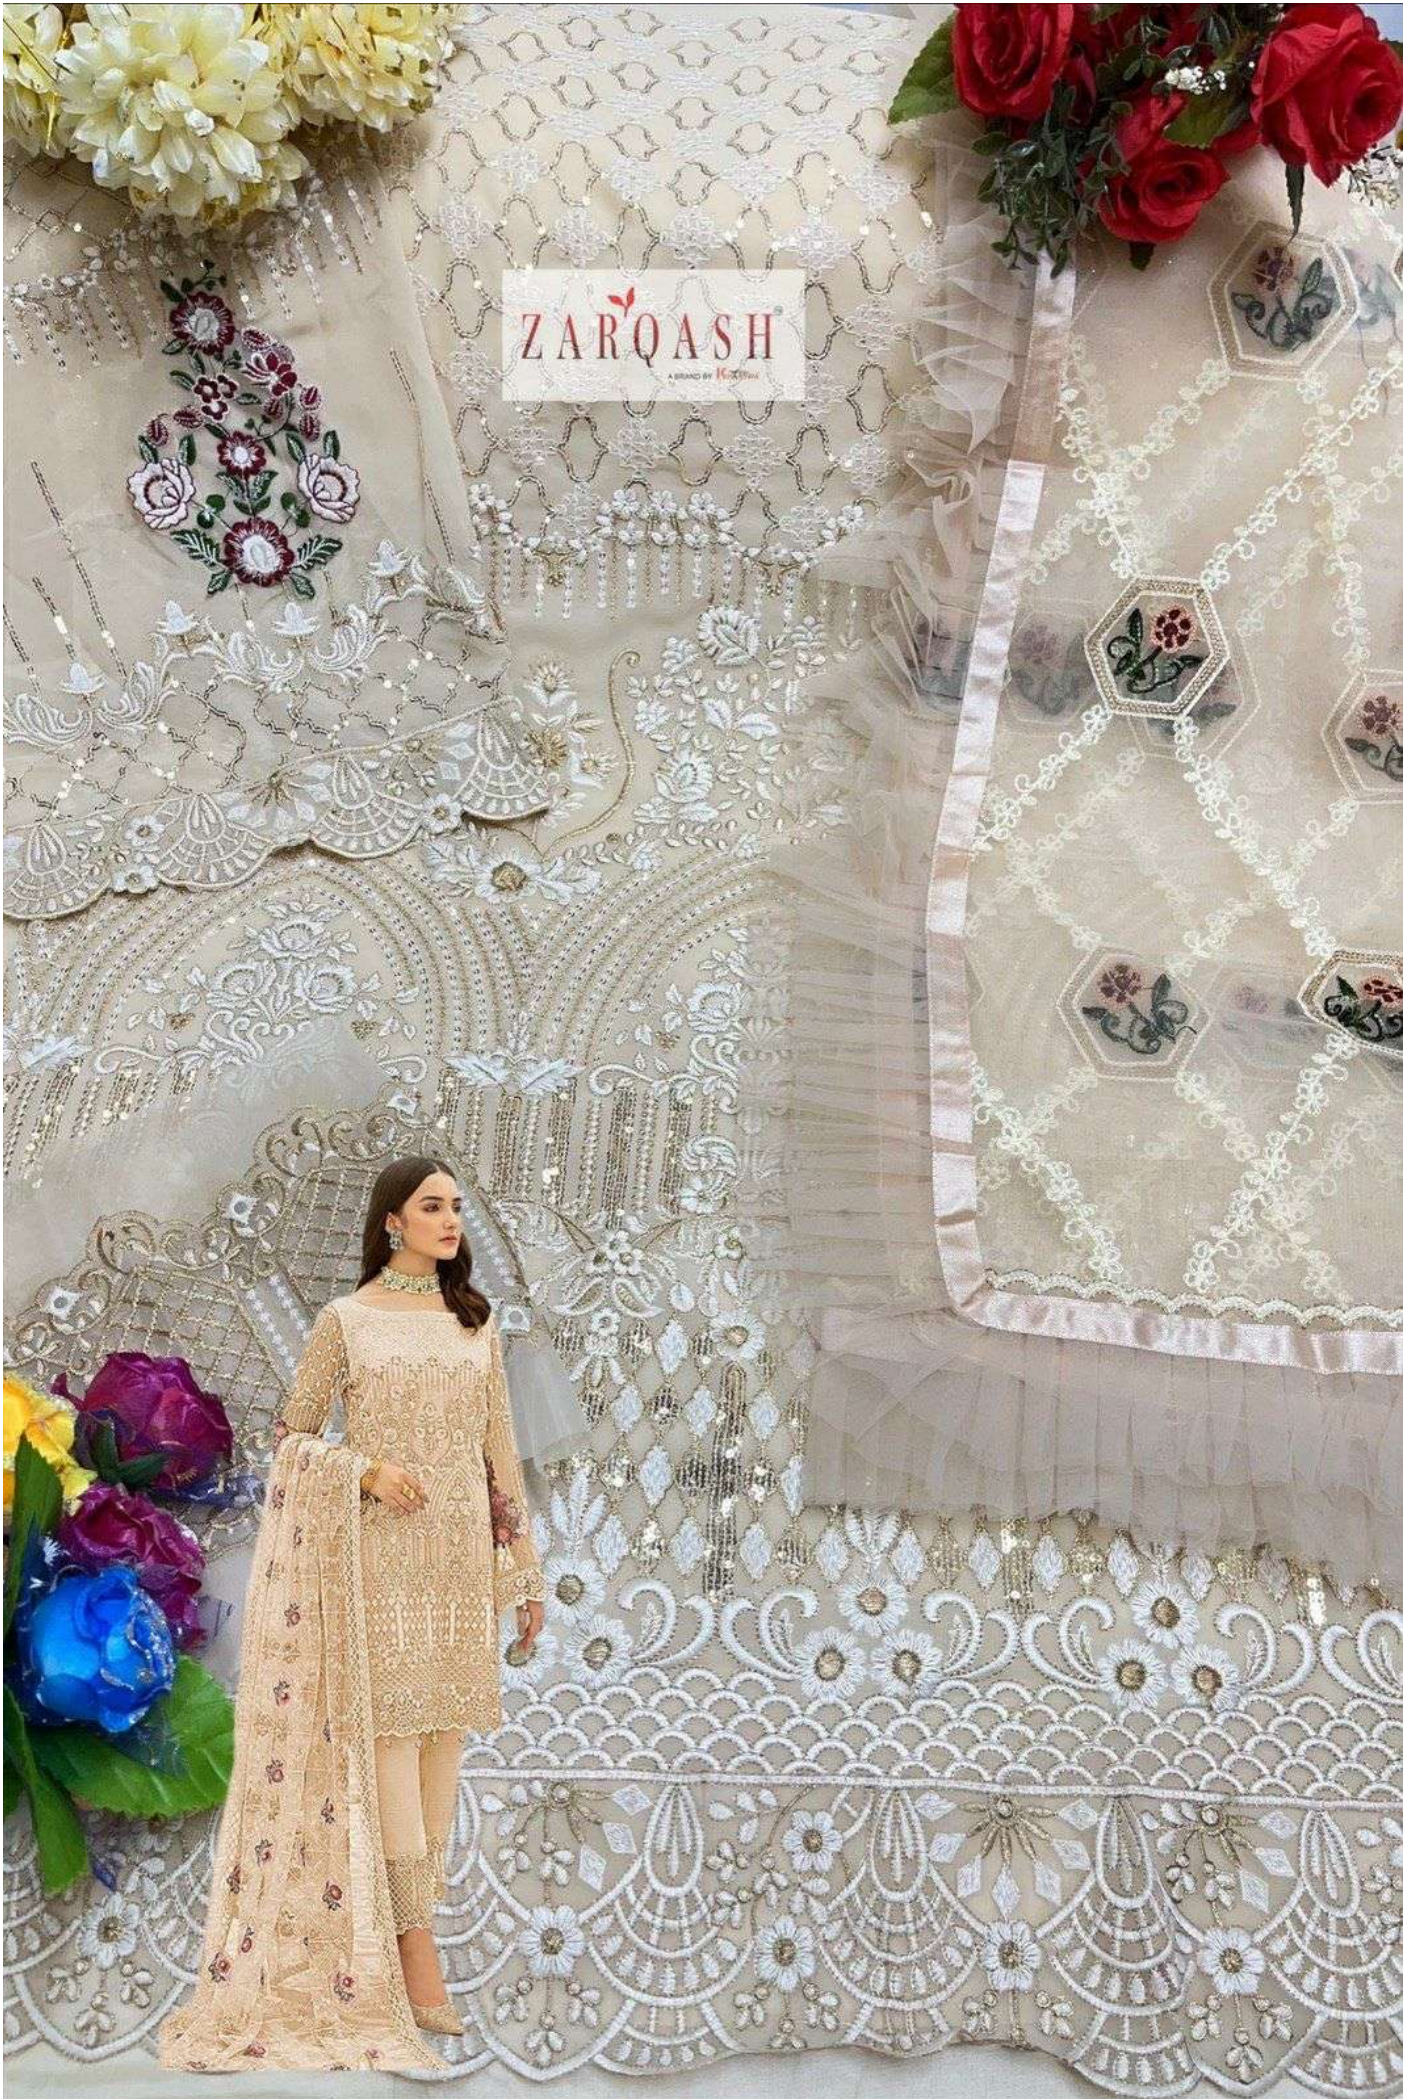

ZARQASH®
A BRAND BY KX™

Z - 2121-B

FABRIC DETAILS

TOP:- FOX GEORGETTE HEAVY EMBROIDERED.

INNER/BOTTOM:- HEAVY SANTOON.

DUPATTA:- BUTTERFLY NET EMBROIDERED
WITH FRILL.

ZARQASH®
A BRAND BY KX™

Z - 2121-B

FABRIC DETAILS

TOP:- FOX GEORGETTE HEAVY EMBROIDERED.

INNER/BOTTOM:- HEAVY SANTOON.

DUPATTA:- BUTTERFLY NET EMBROIDERED
WITH FRILL.

ZARQASH
A BRAND BY KOTYON

ZARQASH®
A BRAND BY KX™

Z - 2121-D

FABRIC DETAILS

TOP:- FOX GEORGETTE HEAVY EMBROIDERED.

INNER/BOTTOM:- HEAVY SANTOON.

DUPATTA:- BUTTERFLY NET EMBROIDERED
WITH FRILL.

ZARQASH®
A BRAND BY KX™

Z - 2121-C

FABRIC DETAILS

TOP:- FOX GEORGETTE HEAVY EMBROIDERED.

INNER/BOTTOM:- HEAVY SANTOON.

DUPATTA:- BUTTERFLY NET EMBROIDERED
WITH FRILL.

ZARQASH®
A BRAND BY KX™

Z - 2121-A

FABRIC DETAILS

TOP:- FOX GEORGETTE HEAVY EMBROIDERED.

INNER/BOTTOM:- HEAVY SANTOON.

DUPATTA:- BUTTERFLY NET EMBROIDERED
WITH FRILL.