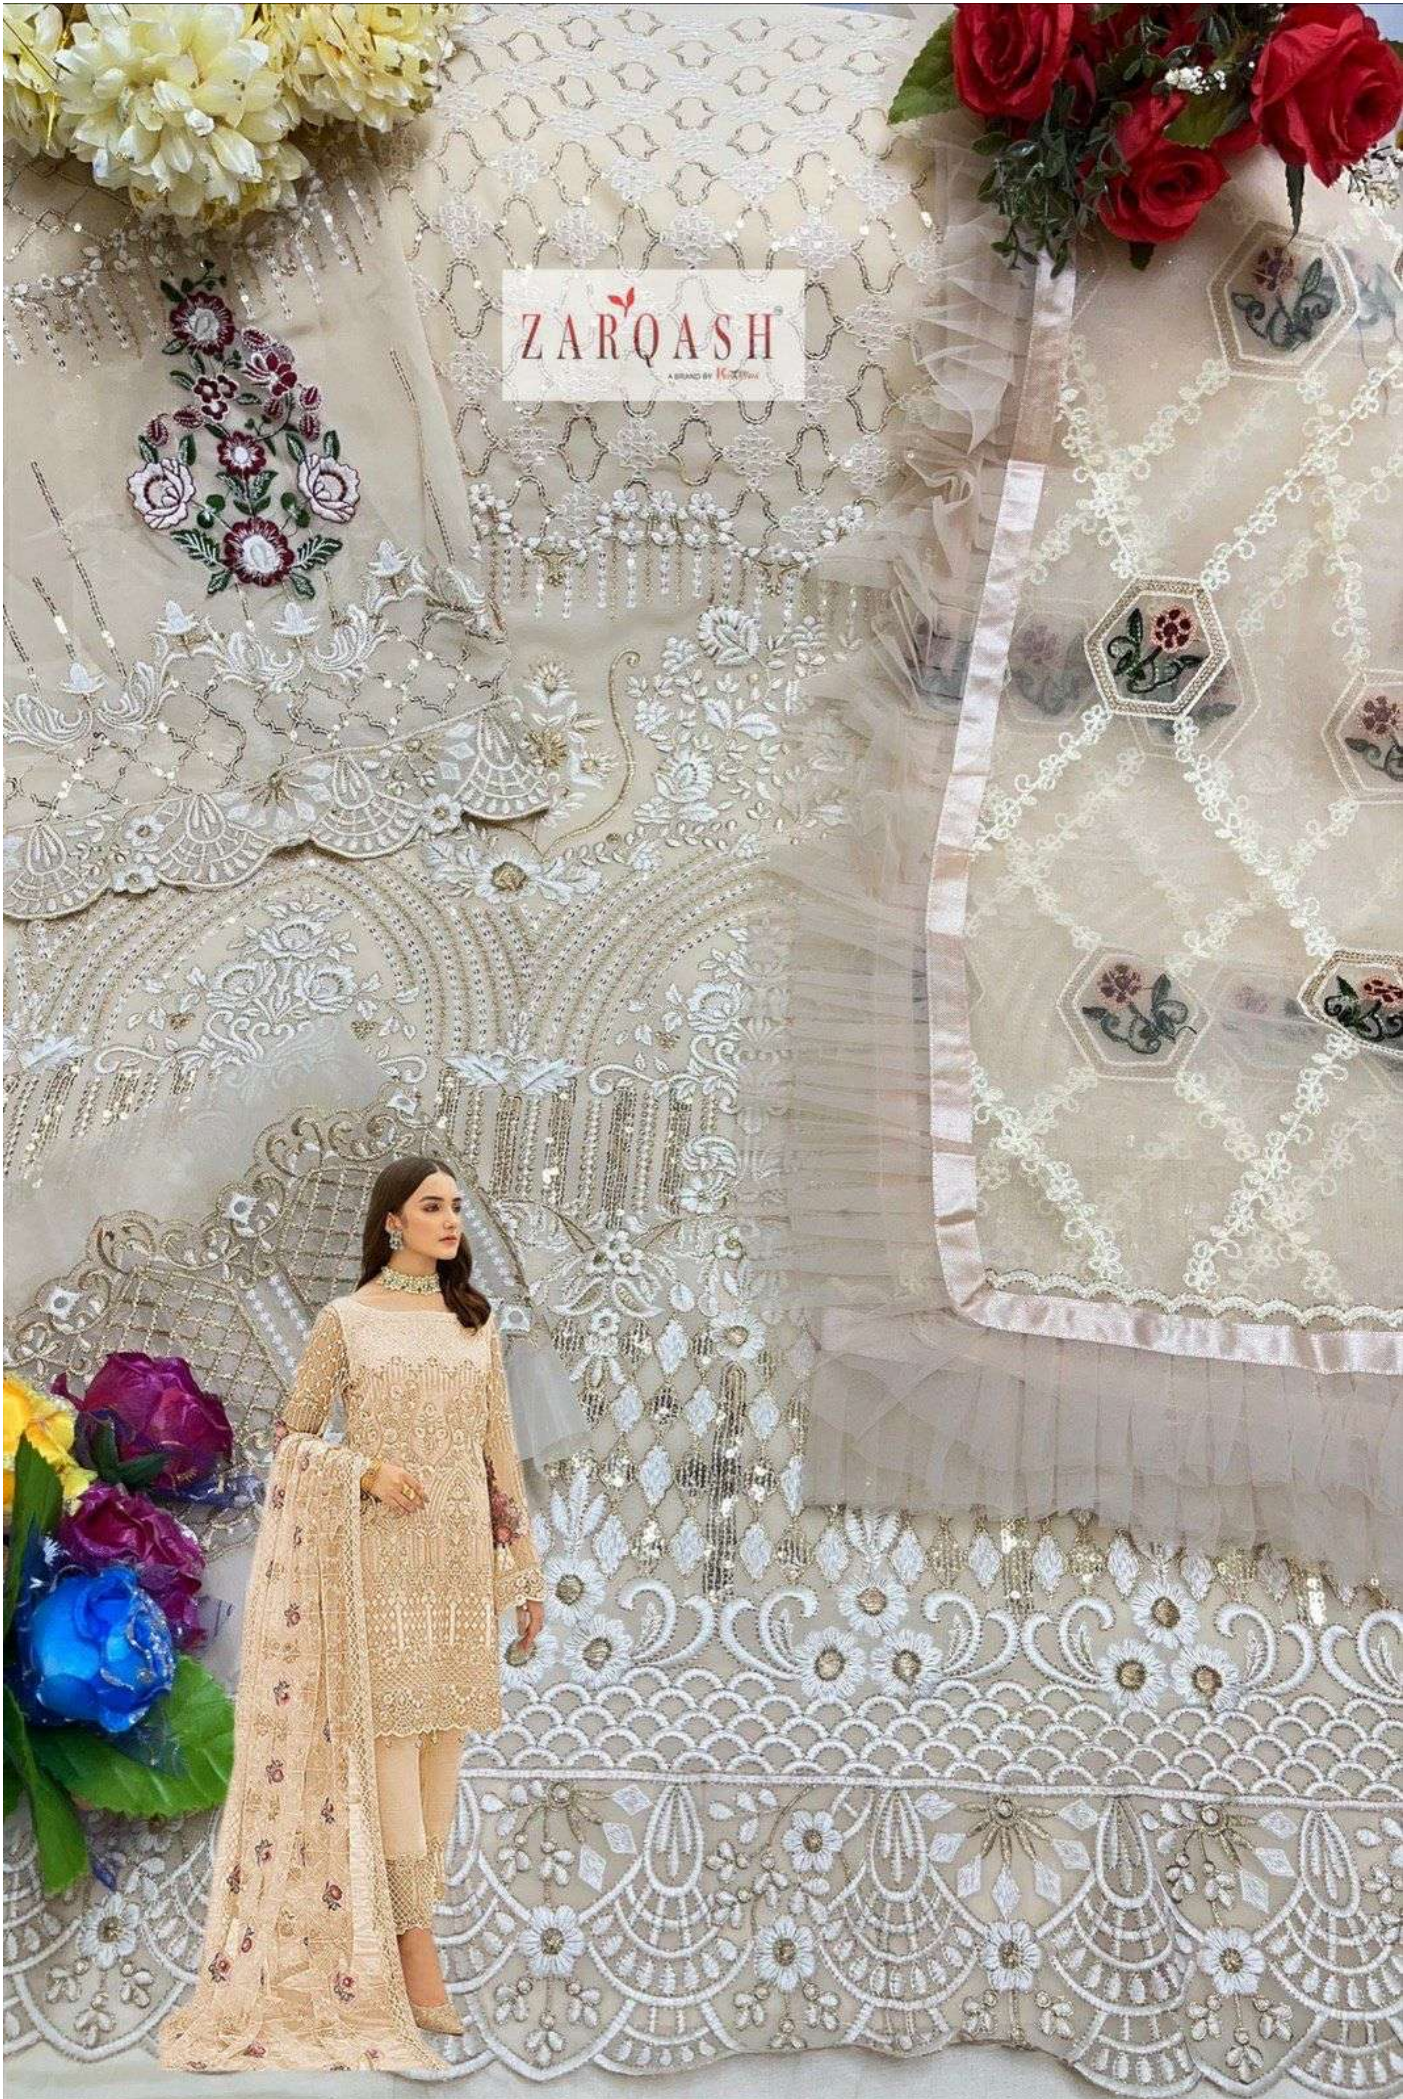

ZARQASH®
A BRAND BY K2719

Z - 2121-B

FABRIC DETAILS

TOP:- FOX GEORGETTE HEAVY EMBROIDERED.

INNER/BOTTOM:- HEAVY SANTOON.

DUPATTA:- BUTTERFLY NET EMBROIDERED
WITH FRILL.

ZARQASH®
A BRAND BY KX™

Z - 2121-B

FABRIC DETAILS

TOP:- FOX GEORGETTE HEAVY EMBROIDERED.

INNER/BOTTOM:- HEAVY SANTOON.

DUPATTA:- BUTTERFLY NET EMBROIDERED
WITH FRILL.

ZARQASH
A BRAND BY KOTYON

ZARQASH®
A BRAND BY KX™

Z - 2121-D

FABRIC DETAILS

TOP:- FOX GEORGETTE HEAVY EMBROIDERED.

INNER/BOTTOM:- HEAVY SANTOON.

DUPATTA:- BUTTERFLY NET EMBROIDERED
WITH FRILL.

ZARQASH®
A BRAND BY K2719

Z - 2121-C

FABRIC DETAILS

TOP:- FOX GEORGETTE HEAVY EMBROIDERED.

INNER/BOTTOM:- HEAVY SANTOON.

DUPATTA:- BUTTERFLY NET EMBROIDERED
WITH FRILL.

ZARQASH®
A BRAND BY KX™

Z - 2121-A

FABRIC DETAILS

TOP:- FOX GEORGETTE HEAVY EMBROIDERED.

INNER/BOTTOM:- HEAVY SANTOON.

DUPATTA:- BUTTERFLY NET EMBROIDERED
WITH FRILL.