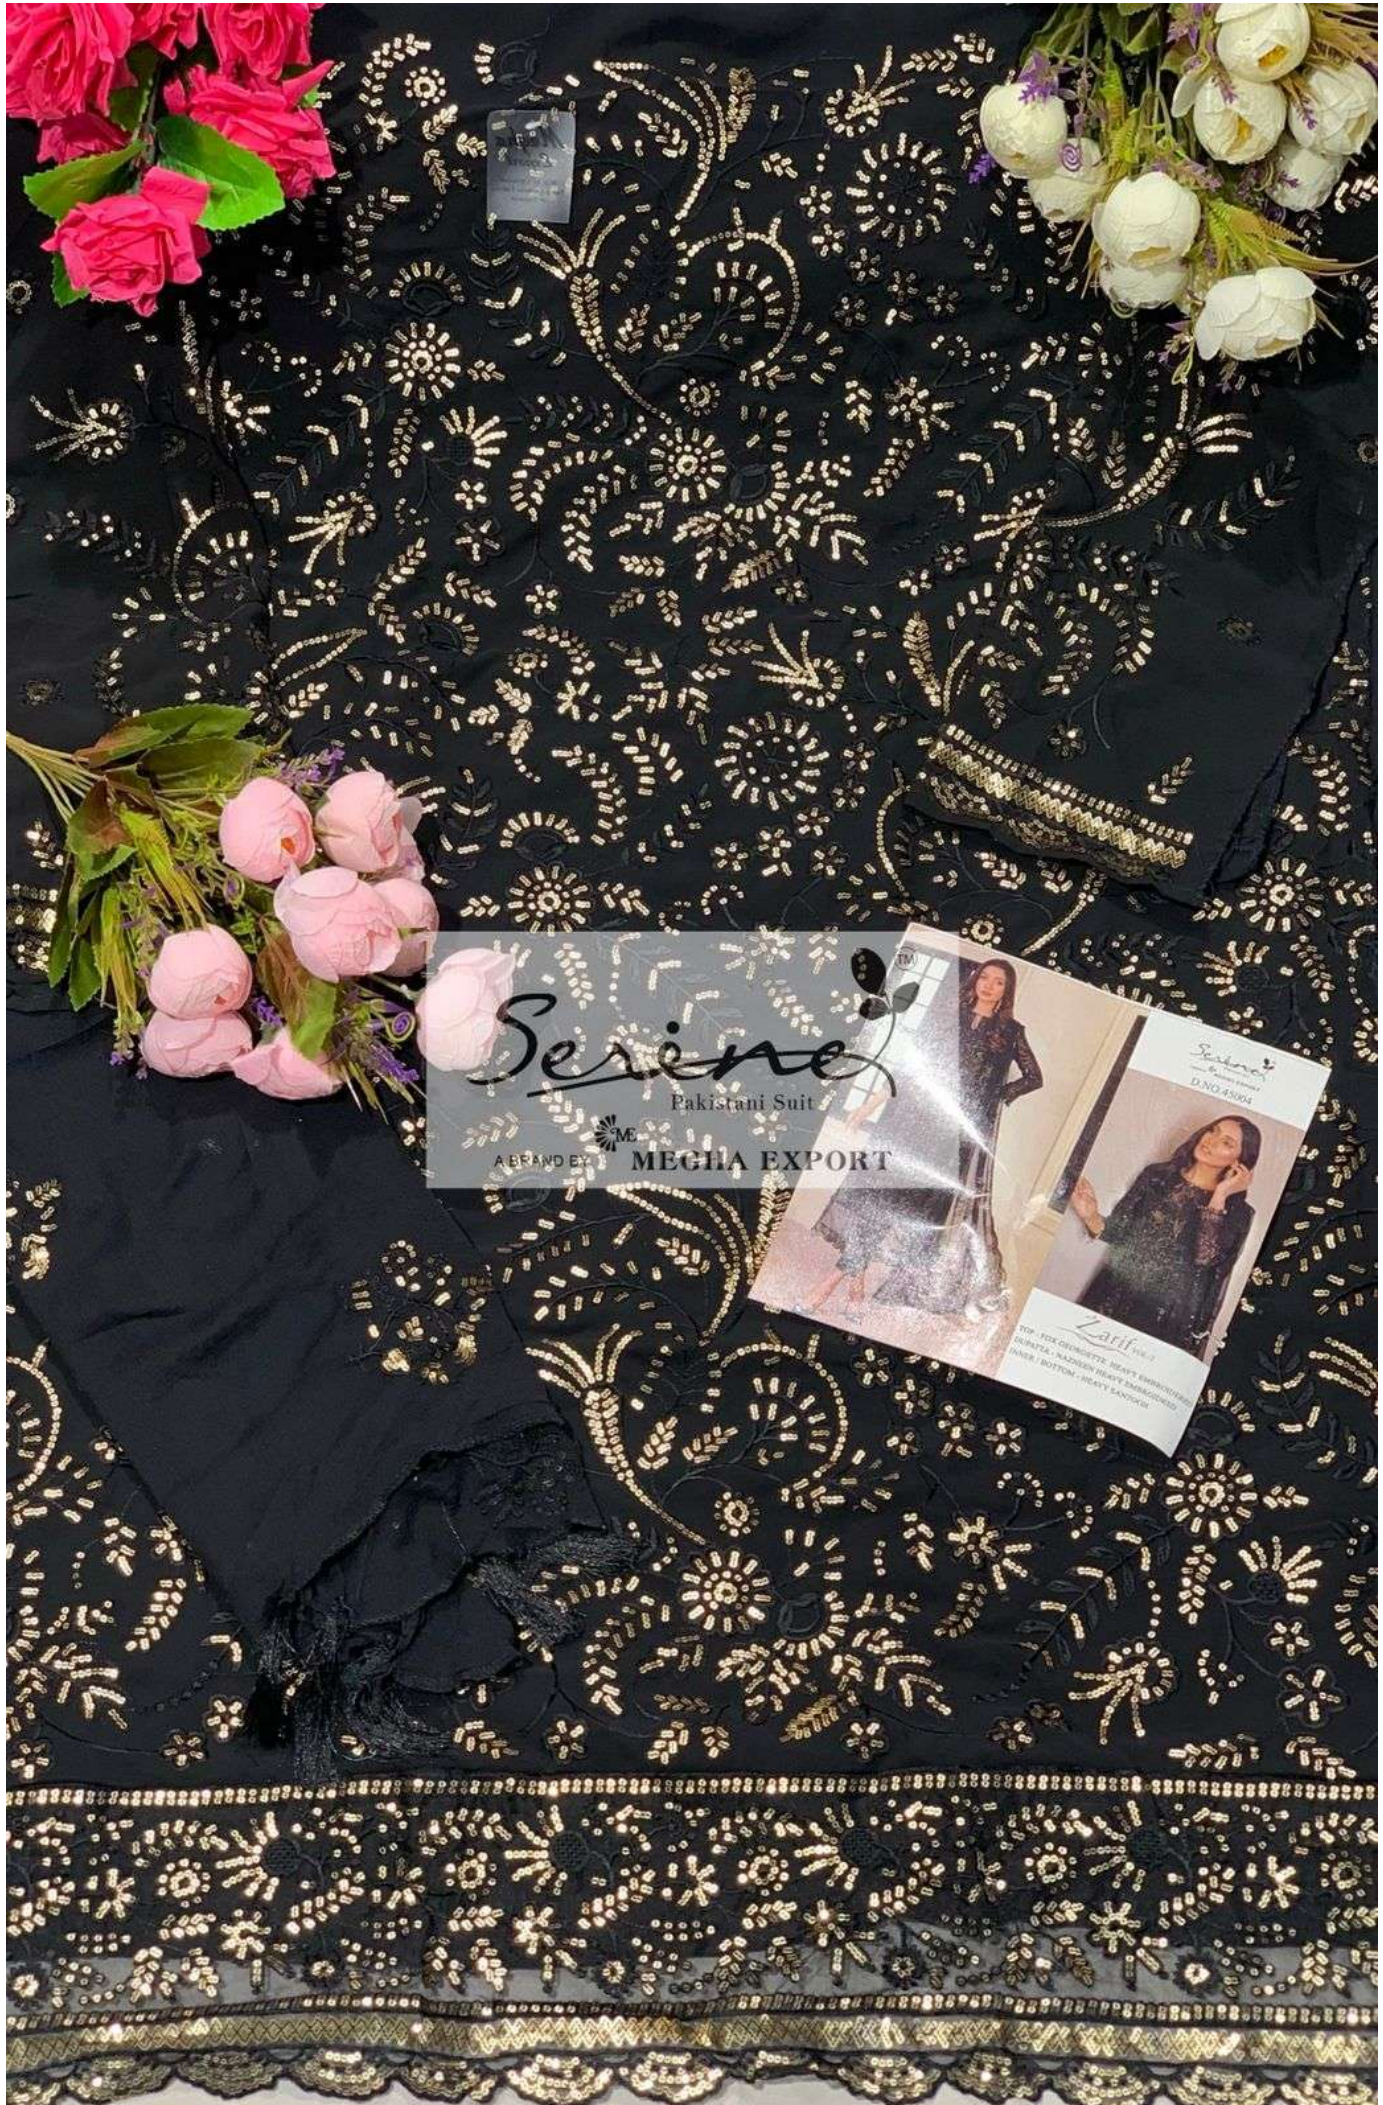

Serene
Pakistani Suit
A BRAND BY MEGHA EXPORT

Serene
D.NO. 43004

Zarif
TOP - FOX OVERSHIRT - HEAVY EMBROIDERED
DUPATTA - HAZARD - HEAVY EMBROIDERED
INNER - BOTTOM - HEAVY EMBROIDERED