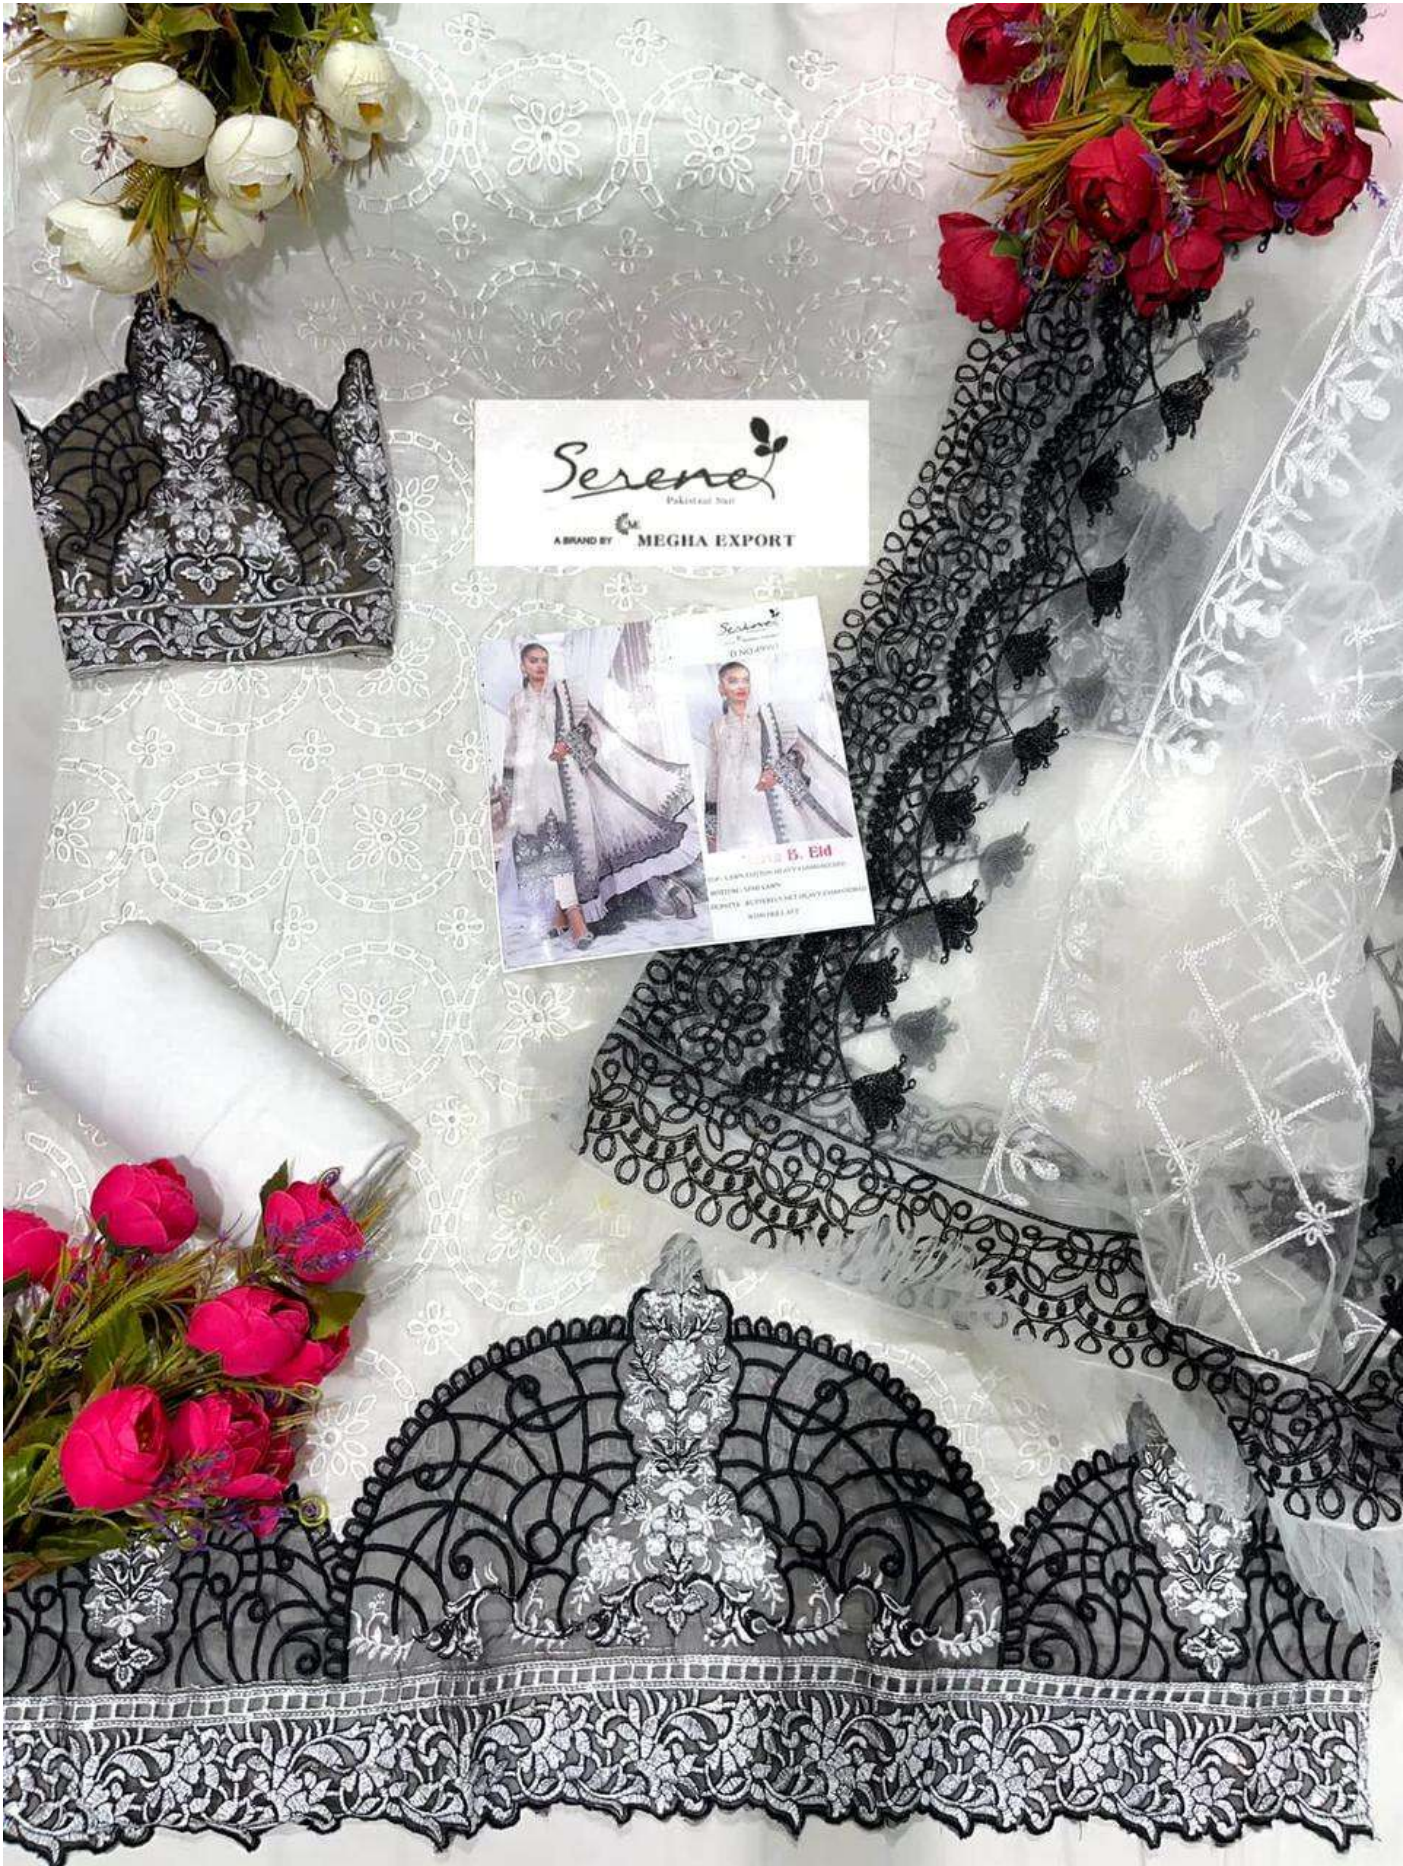

Serene
Pakistan Style
A BRAND BY MEGHA EXPORT