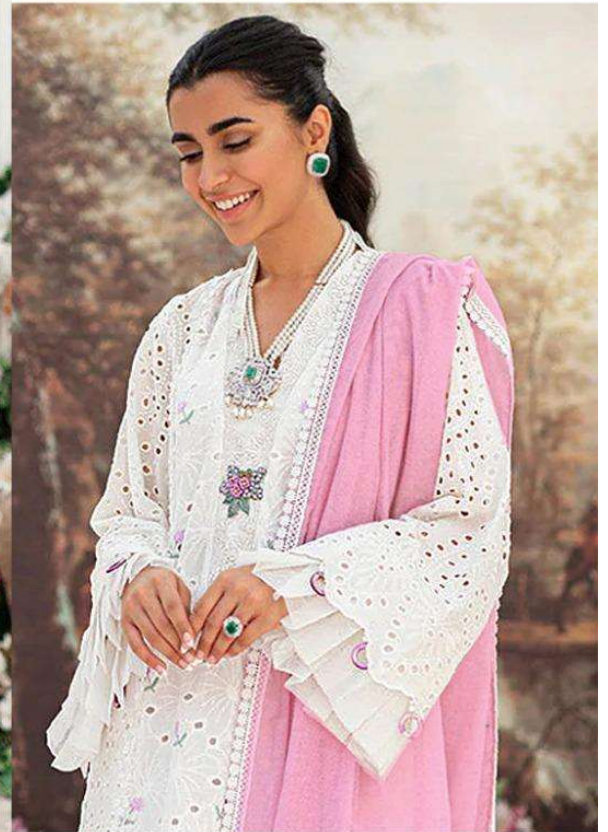

Serina^{TM}
Pakistani Suit

A BRAND BY MEGHA EXPORT

D.NO.49001