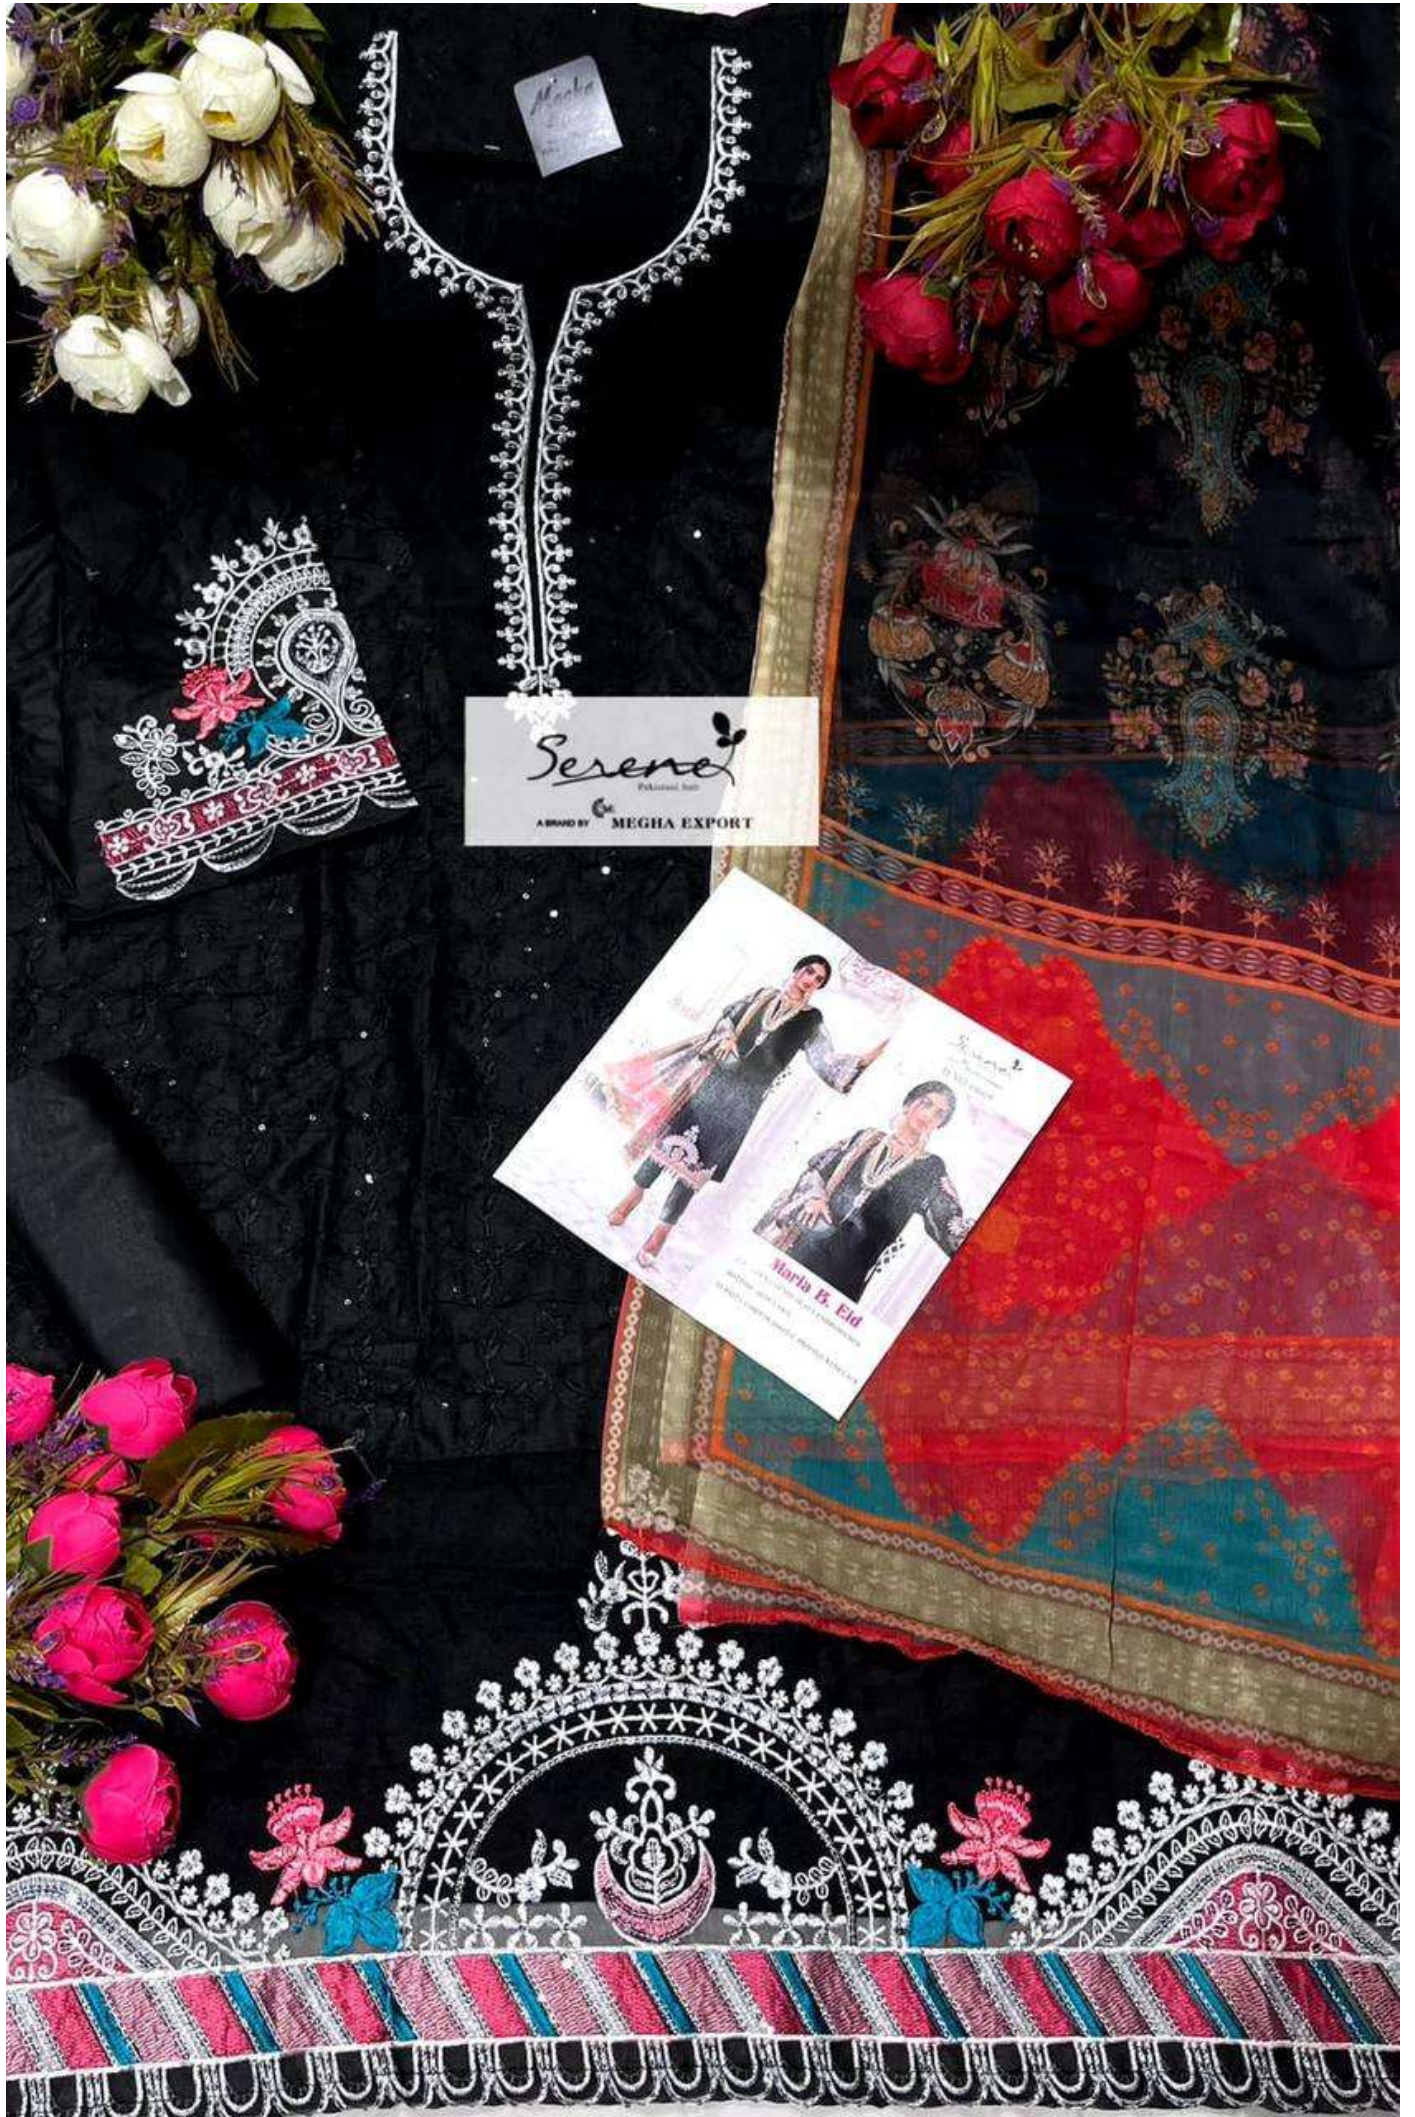

## **Maria B. Eid**

TOP - LAWN COTTON HEAVY EMBROIDERED

BOTTOM - SEMI LAWN

DUPATTA - BUTTERFLY NET HEAVY EMBROIDERED  
WITH FRILL ACE

*Serena*  
Pakistani Suit  
A BRAND BY MEGHA EXPORT

D.NO.49002

## **Maria B. Eid**

TOP - LAWN COTTON HEAVY EMBROIDERED

BOTTOM - SEMI LAWN

DUPATTA - CHIFFON DIGITAL PRINTED WITH LACE

Serene  
Pakistan Style  
A BRAND BY MEGHA EXPORT

Handwritten text on a small white tag, possibly a brand name or size.