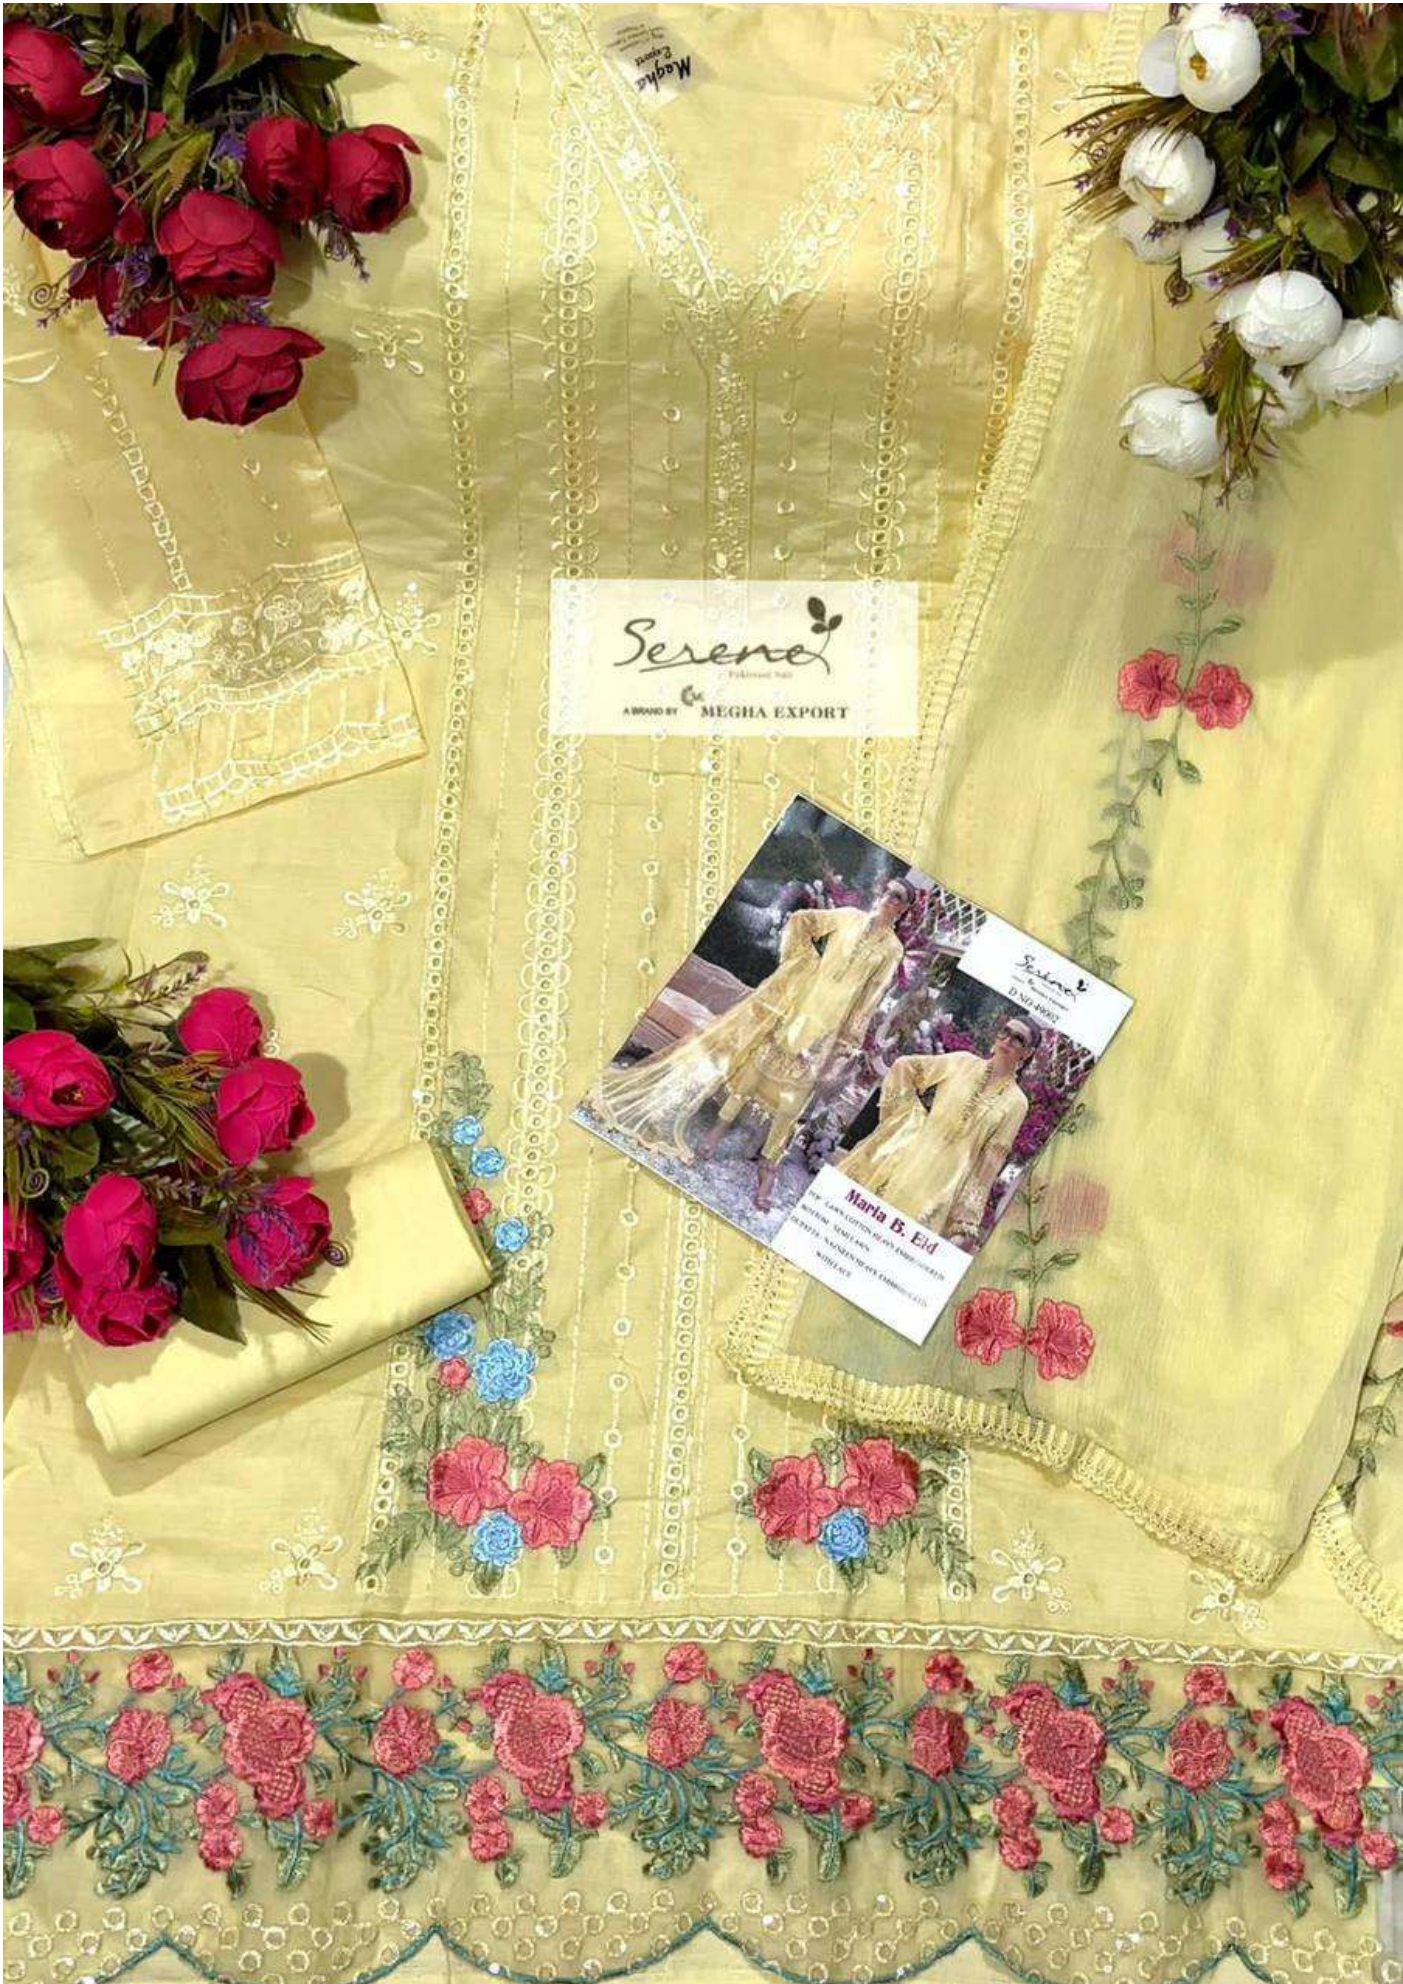

Megha Export

Serene
FABRIC HOUSE
BY
MEGHA EXPORT

Serene
FABRIC HOUSE
BY
MEGHA EXPORT

Maria B. Eid
THE LARKS COTTON BLEND EMBROIDERED WITH MIRROR, SEQUINS, GLITTER, NAJIBI, BEADWORK, EMBROIDERY, NETTING