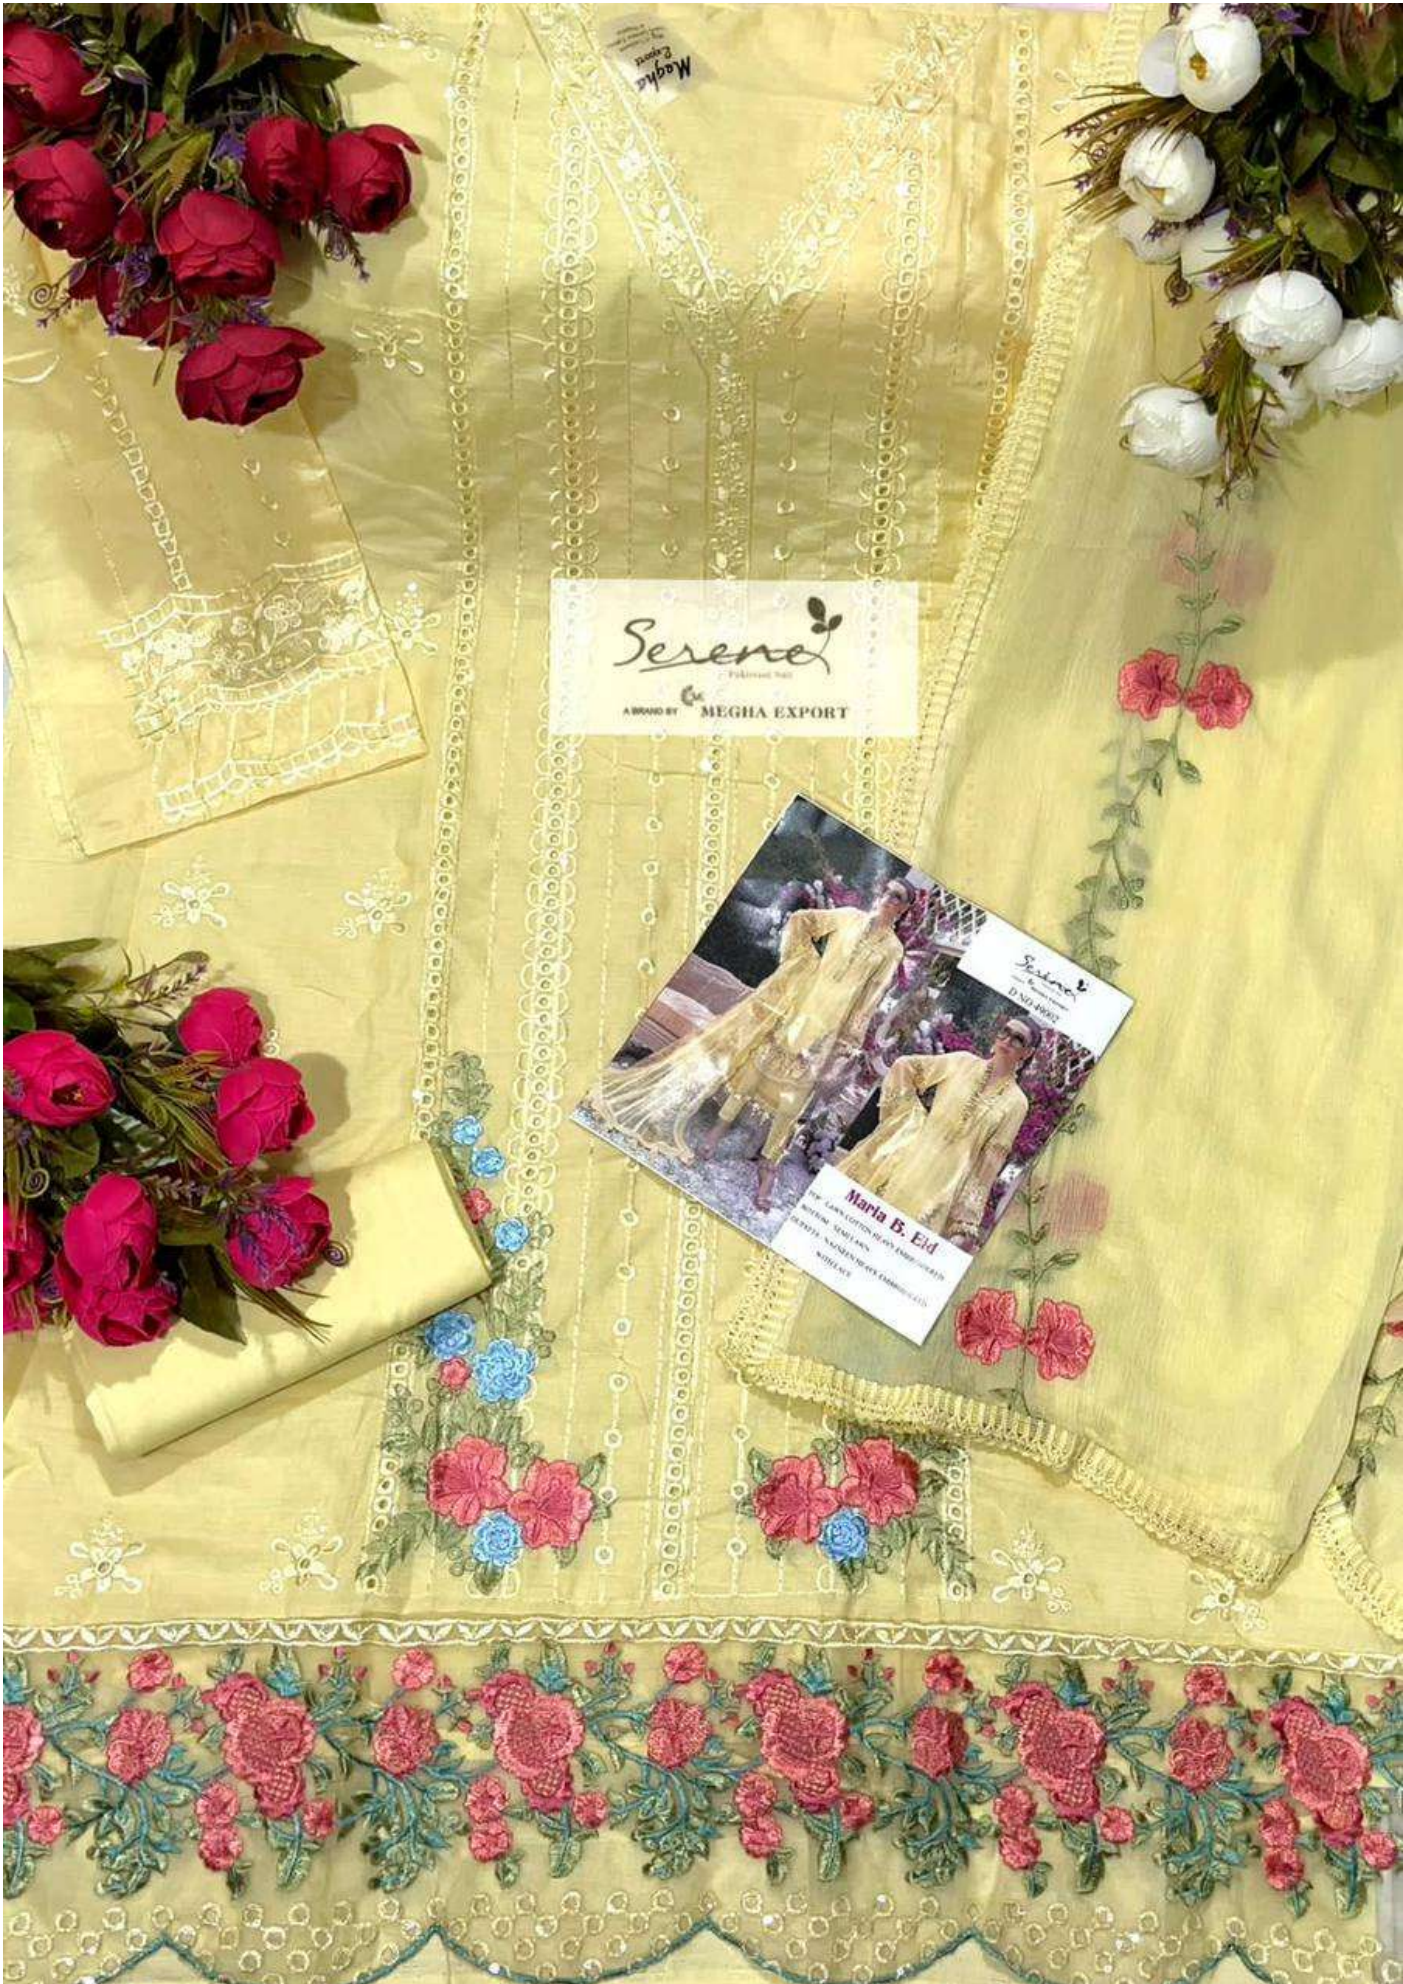

Serene

BY MEGHA EXPORT