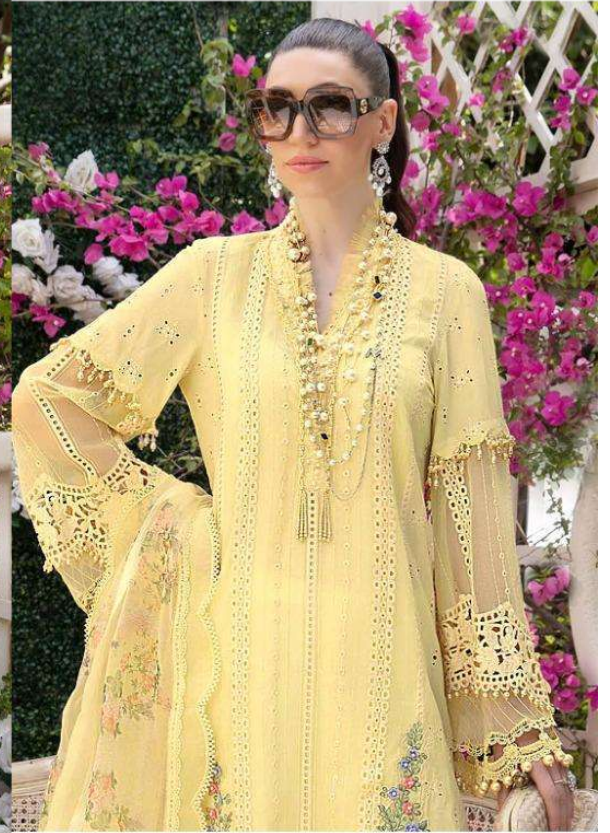

D.No.49004

D.No.49005

Top - Lawn cotton
Bottom - Semi lawn
Dupatta - Nazneen/Net/Chiffon

Serina
Pakistani Suit

A BRAND BY MEGHA EXPORT

D.NO.49001

Maria B. Eid

TOP - LAWN COTTON HEAVY EMBROIDERED

BOTTOM - SEMI LAWN

DUPATTA - NAZNEEN WITH PALLU

EMBROIDERED

Serina
Pakistani Suit

A BRAND BY MEGHA EXPORT

D.NO.49003

Maria B. Eid

TOP - LAWN COTTON HEAVY EMBROIDERED

BOTTOM - SEMI LAWN

DUPATTA - BUTTERFLY NET HEAVY EMBROIDERED
WITH FRILL LACE

*Serina*TM
Pakistani Suit
A BRAND BY MEGHA EXPORT

D.NO.49002

Maria B. Eid

TOP - LAWN COTTON HEAVY EMBROIDERED

BOTTOM - SEMI LAWN

DUPATTA - NAZNEEN HEAVY EMBROIDERED