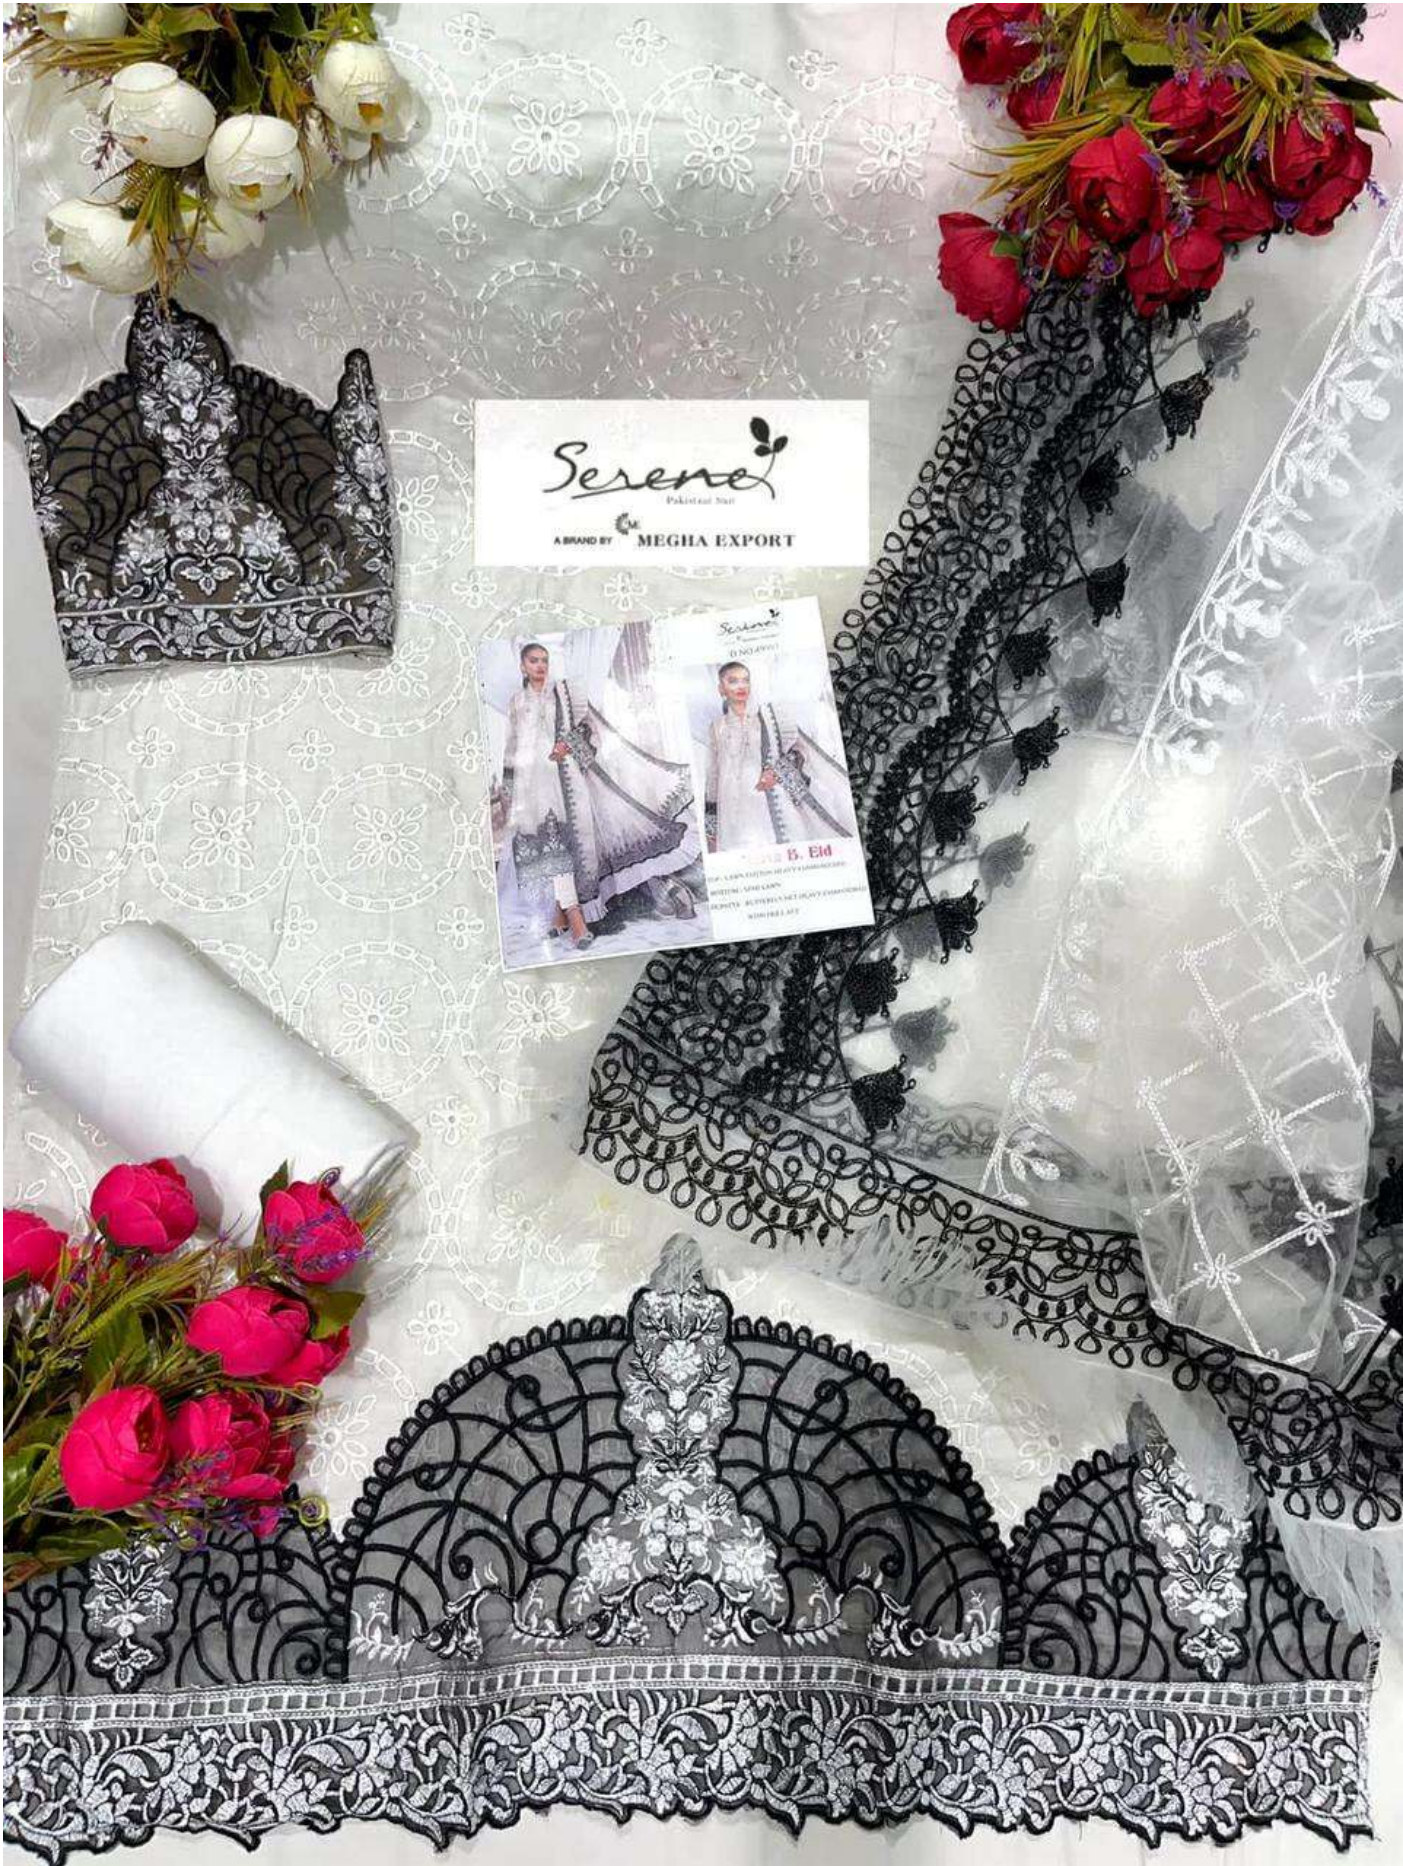

*Serina*TM
Pakistani Suit

A BRAND BY MEGHA EXPORT

D.NO.49005

Maria B. Eid

TOP - LAWN COTTON HEAVY EMBROIDERED

BOTTOM - SEMI LAWN

DUPATTA - CHIFFON DIGITAL PRINTED WITH LACE

Serene
Pakistani Style
A BRAND BY MEGHA EXPORT